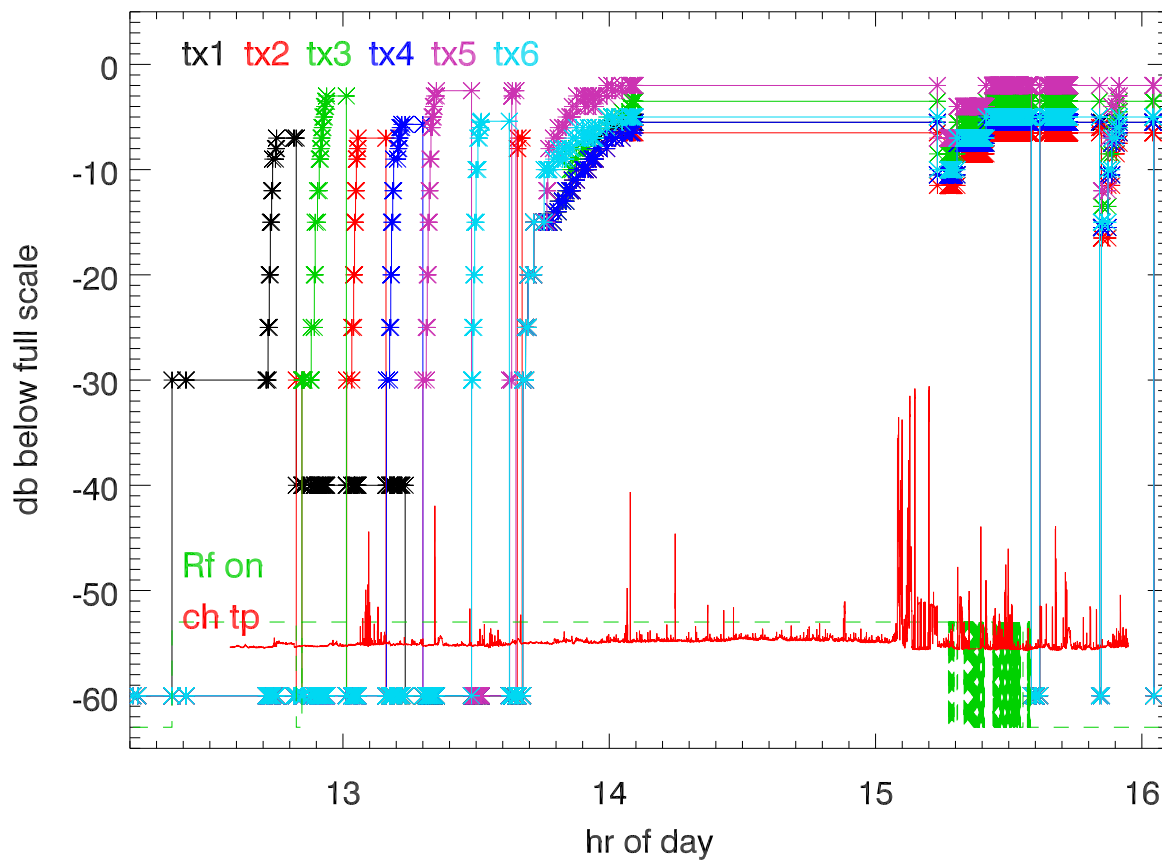

151029 on Antenna. synth drive amplitude

151029 on Antenna. synth phase