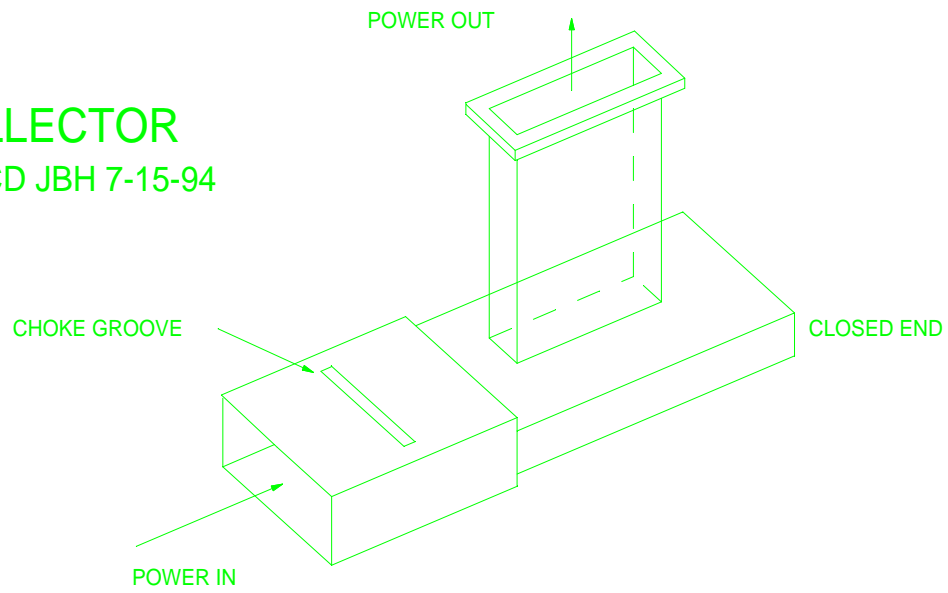

# 430 MHZ COLLECTOR

FILE: COLCTR.FCD JBH 7-15-94

SYMMETRY BRE