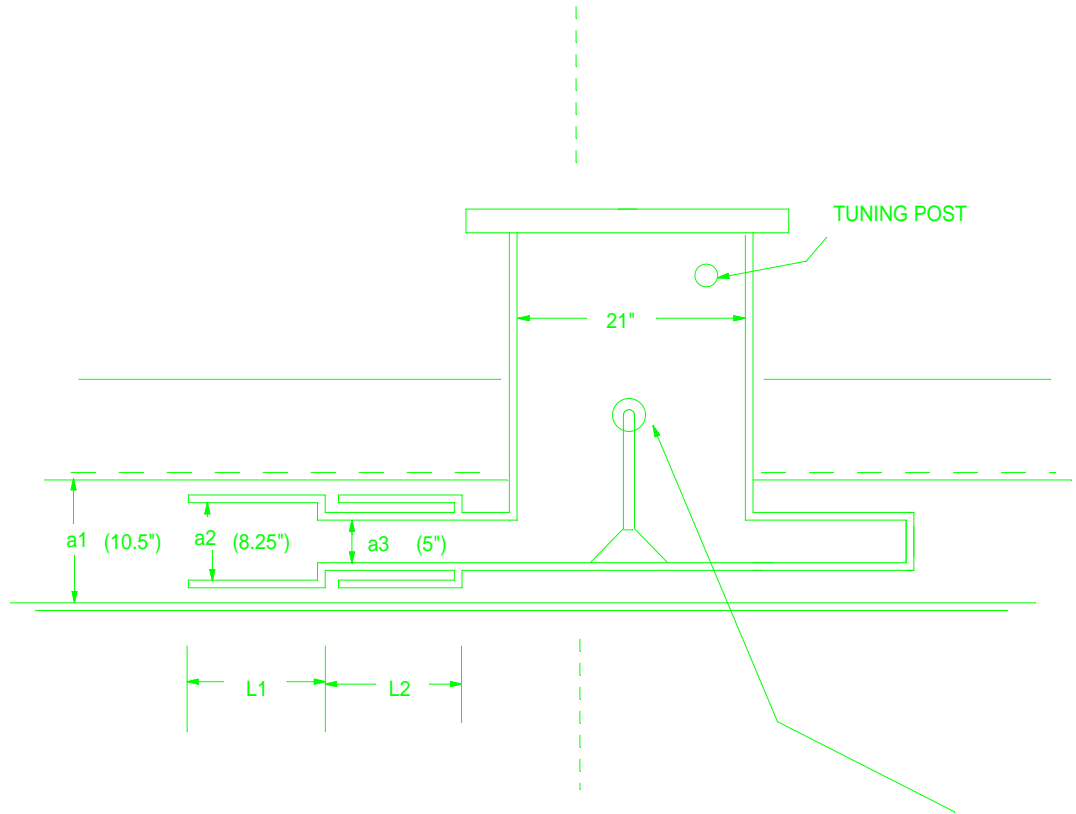

# 430 MHZ COLLECTOR

FILE: COLCTR.FCD JBH 7-15-94

SYMMETRY BRE