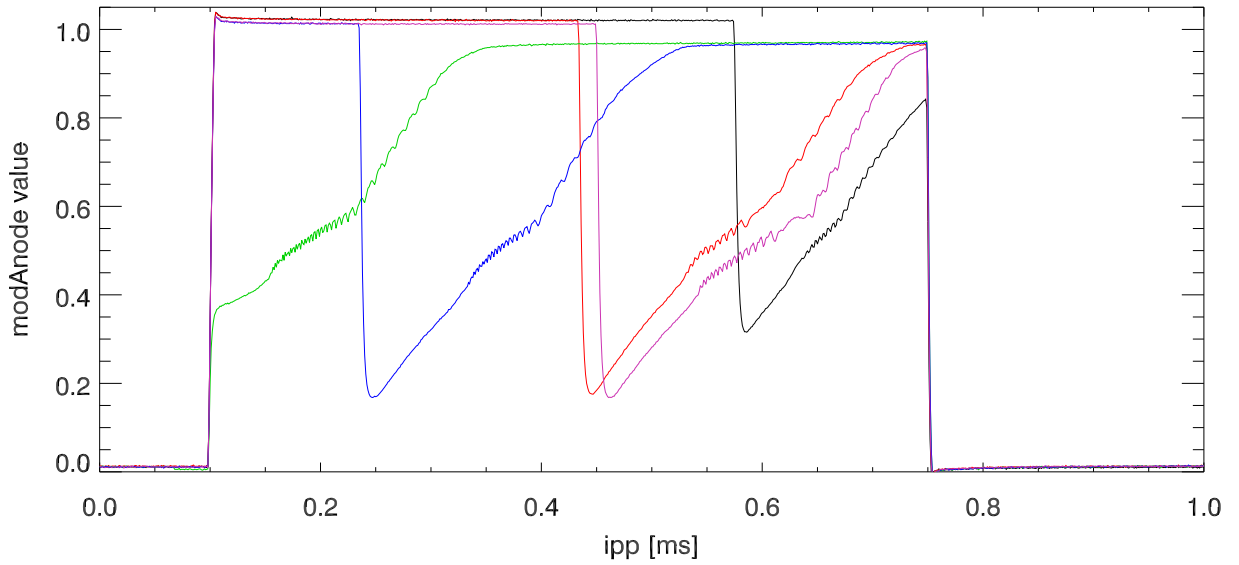

Avg value modAnode for 10000 ipp's starting at:12:35:17

35 ipp's with bad modAnode pulse, plotted 5ipp/frame

5 more ipp's with bad modAnode pulse

5 more ipp's with bad modAnode pulse

5 more ipp's with bad modAnode pulse

5 more ipp's with bad modAnode pulse

5 more ipp's with bad modAnode pulse

5 more ipp's with bad modAnode pulse

modeAnode pulse showing how fast the signal drops