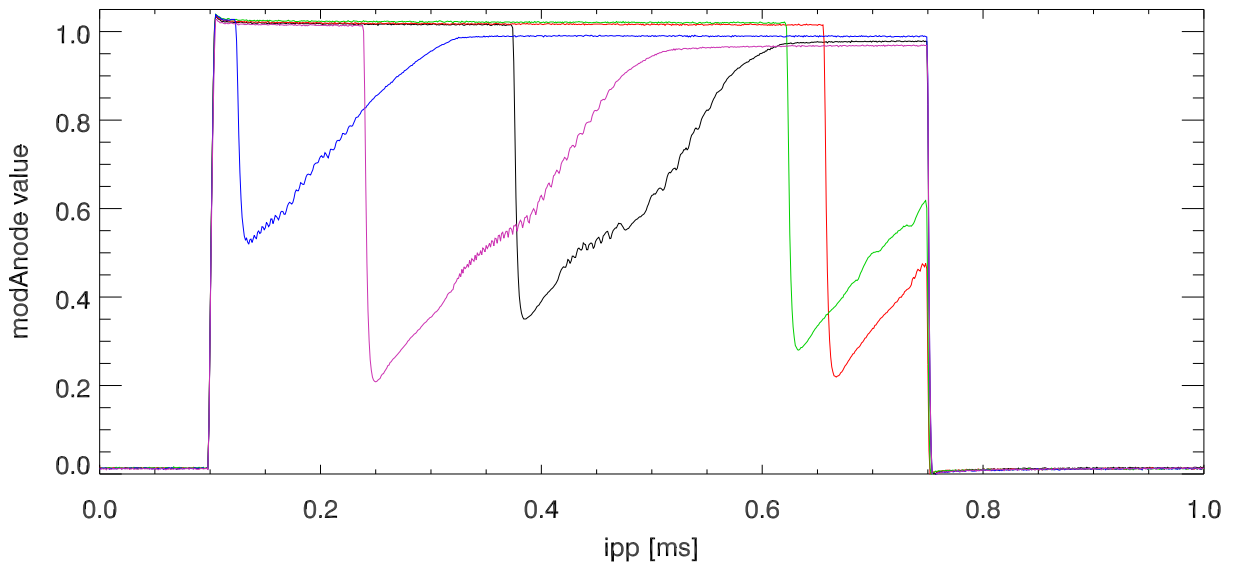

Avg value modAnode for 10000 ipp's starting at:12:35:17

35 ipp's with bad modAnode pulse, plotted 5ipp/frame

5 more ipp's with bad modAnode pulse

5 more ipp's with bad modAnode pulse

5 more ipp's with bad modAnode pulse

5 more ipp's with bad modAnode pulse

5 more ipp's with bad modAnode pulse

5 more ipp's with bad modAnode pulse

modeAnode pulse showing how fast the signal drops