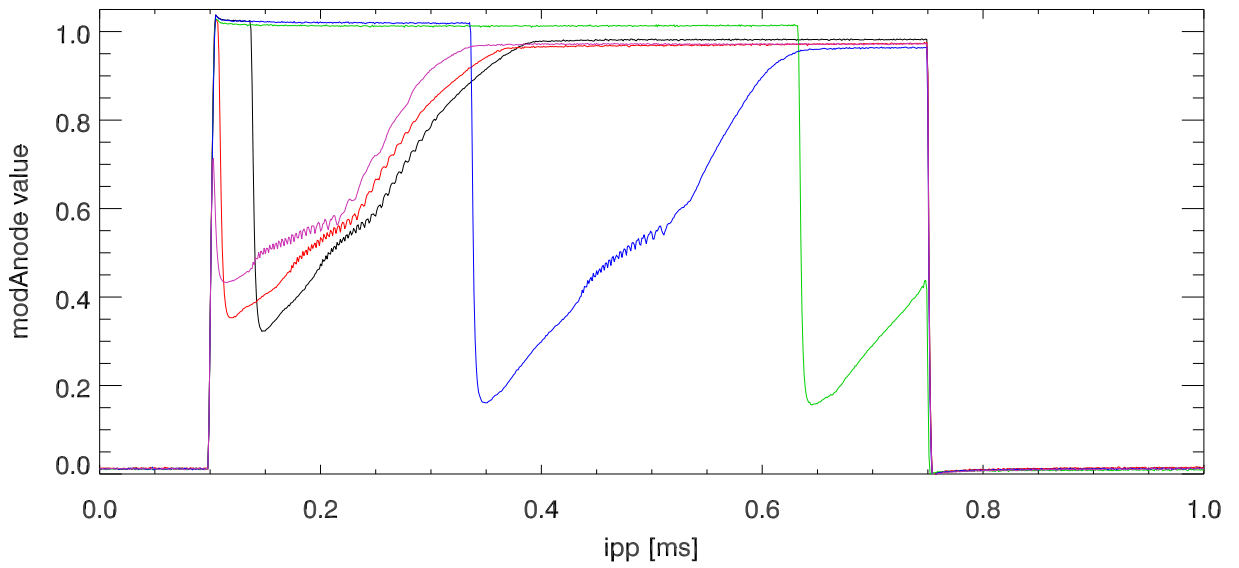

Avg value modAnode for 10000 ipp's starting at:12:35:17

35 ipp's with bad modAnode pulse, plotted 5ipp/frame

5 more ipp's with bad modAnode pulse

5 more ipp's with bad modAnode pulse

5 more ipp's with bad modAnode pulse

5 more ipp's with bad modAnode pulse

5 more ipp's with bad modAnode pulse

5 more ipp's with bad modAnode pulse

modeAnode pulse showing how fast the signal drops