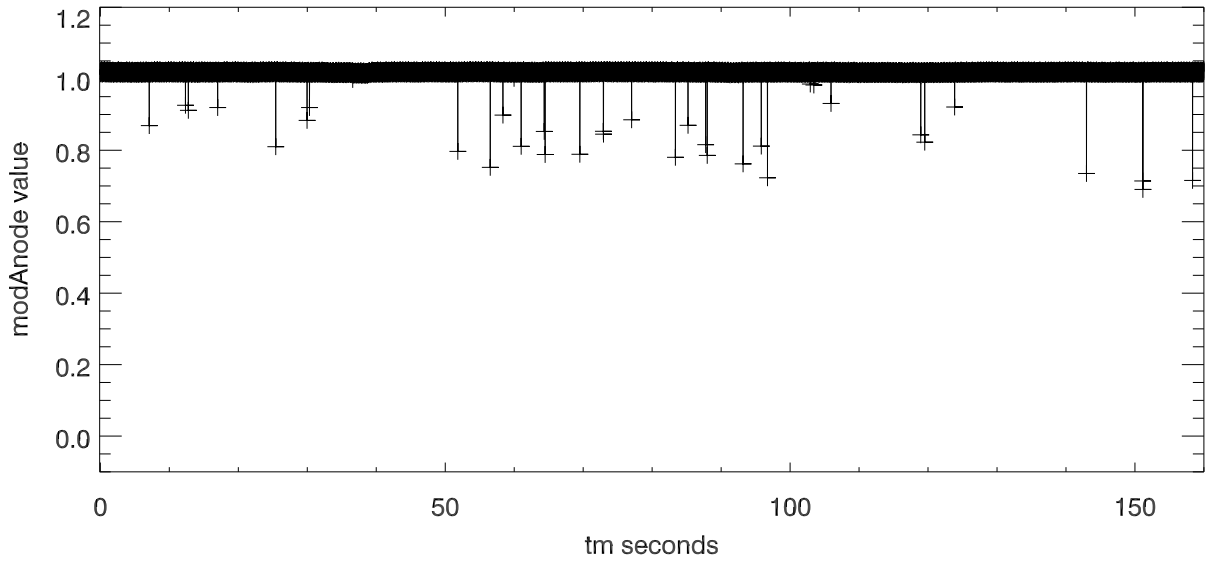

Avg value modAnode for 10000 ipp's starting at:12:35:17

35 ipp's with bad modAnode pulse, plotted 5ipp/frame

5 more ipp's with bad modAnode pulse

5 more ipp's with bad modAnode pulse

5 more ipp's with bad modAnode pulse

5 more ipp's with bad modAnode pulse

5 more ipp's with bad modAnode pulse

5 more ipp's with bad modAnode pulse

modeAnode pulse showing how fast the signal drops