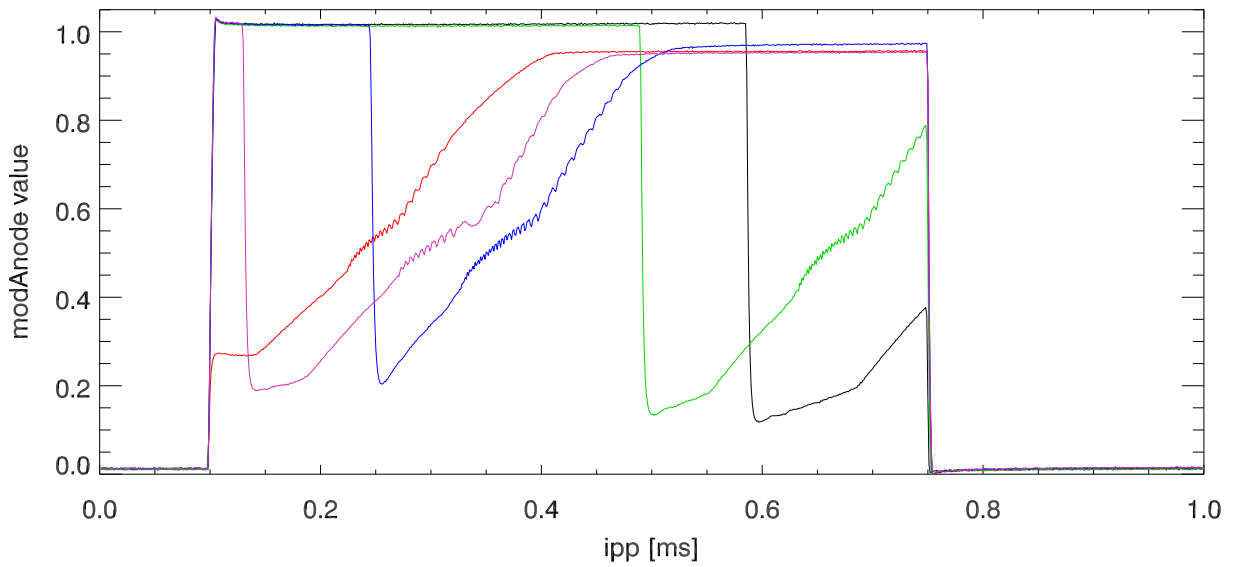

Avg value modAnode for 10000 ipp's starting at:12:35:17

35 ipp's with bad modAnode pulse, plotted 5ipp/frame

5 more ipp's with bad modAnode pulse

5 more ipp's with bad modAnode pulse

5 more ipp's with bad modAnode pulse

5 more ipp's with bad modAnode pulse

5 more ipp's with bad modAnode pulse

5 more ipp's with bad modAnode pulse

modeAnode pulse showing how fast the signal drops