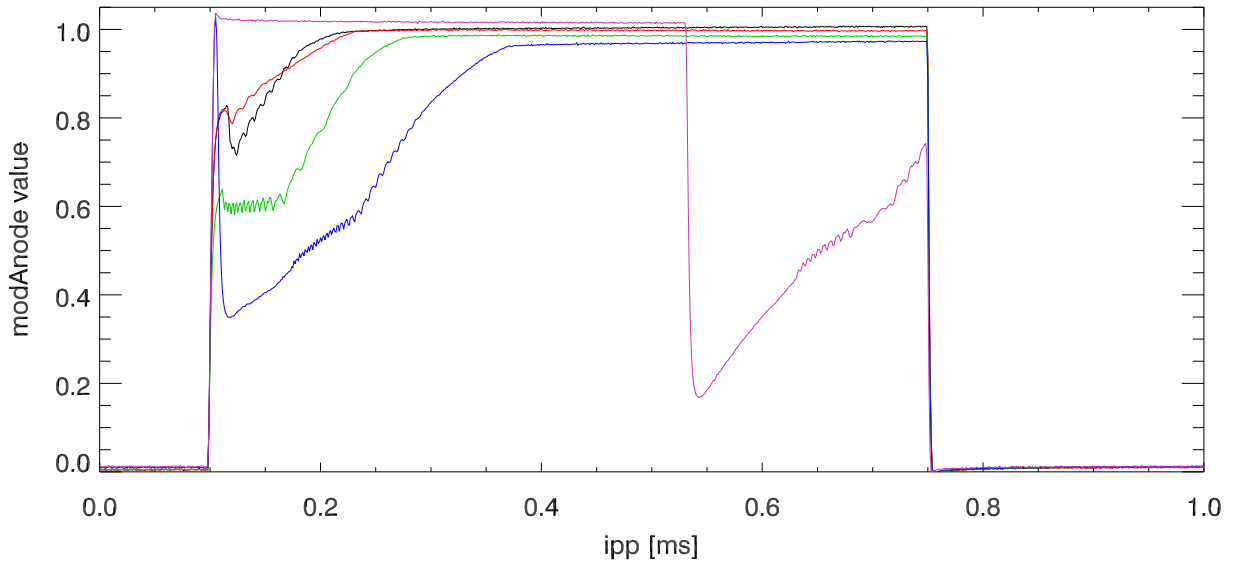

Avg value modAnode for 10000 ipp's starting at:12:35:17

35 ipp's with bad modAnode pulse, plotted 5ipp/frame

5 more ipp's with bad modAnode pulse

5 more ipp's with bad modAnode pulse

5 more ipp's with bad modAnode pulse

5 more ipp's with bad modAnode pulse

5 more ipp's with bad modAnode pulse

5 more ipp's with bad modAnode pulse

modeAnode pulse showing how fast the signal drops