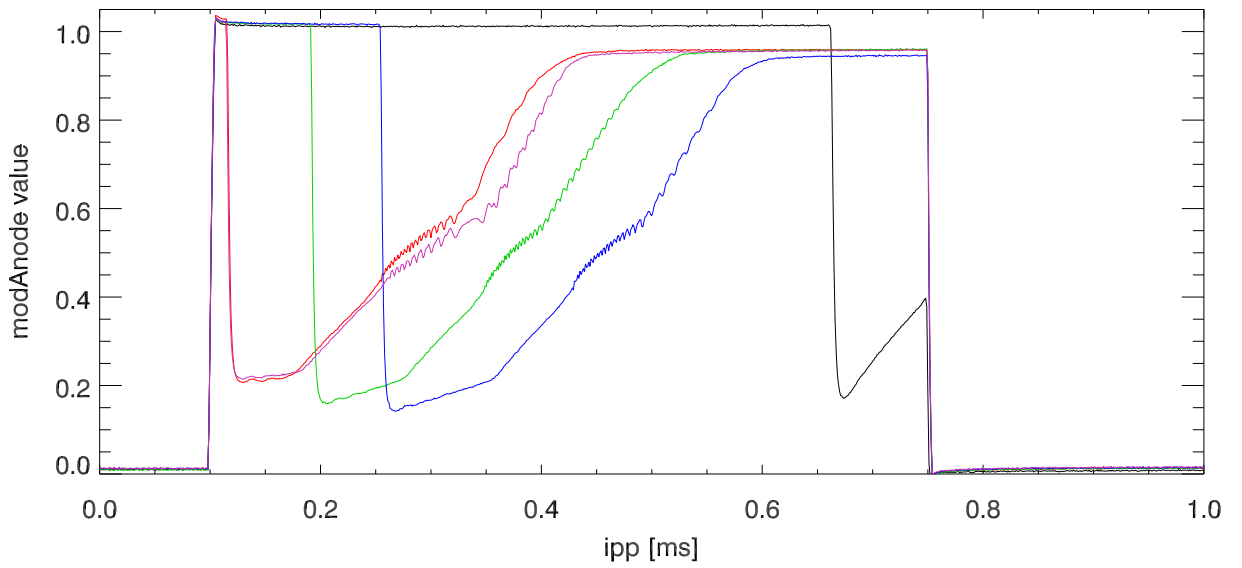

Avg value modAnode for 10000 ipp's starting at:12:35:17

35 ipp's with bad modAnode pulse, plotted 5ipp/frame

5 more ipp's with bad modAnode pulse

5 more ipp's with bad modAnode pulse

5 more ipp's with bad modAnode pulse

5 more ipp's with bad modAnode pulse

5 more ipp's with bad modAnode pulse

5 more ipp's with bad modAnode pulse

modeAnode pulse showing how fast the signal drops