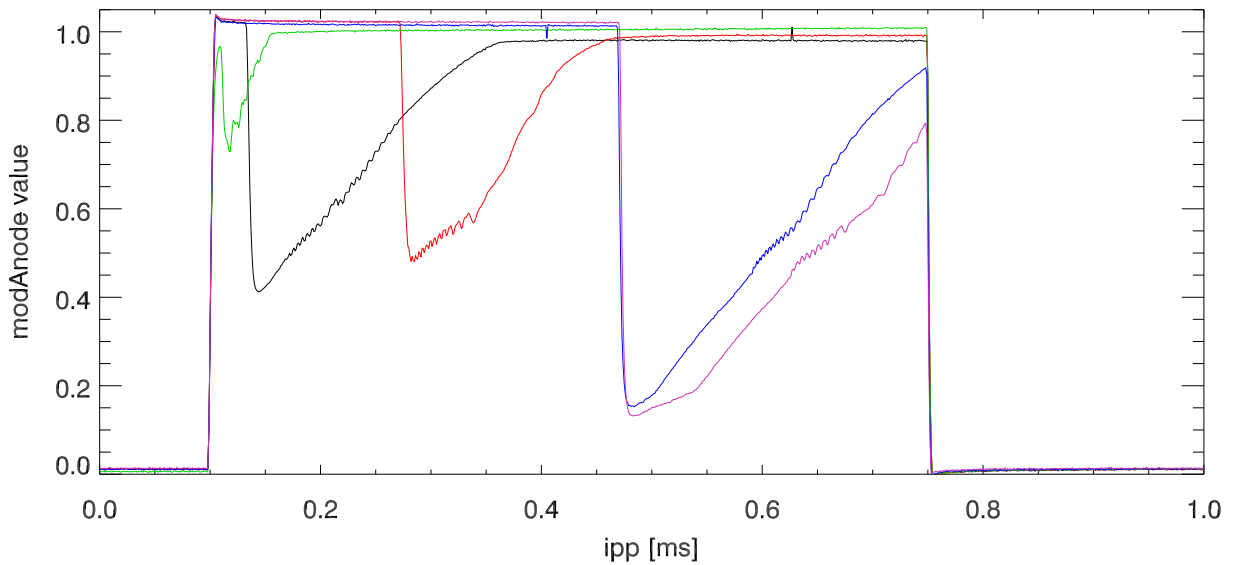

Avg value modAnode for 10000 ipp's starting at:12:35:17

35 ipp's with bad modAnode pulse, plotted 5ipp/frame

5 more ipp's with bad modAnode pulse

5 more ipp's with bad modAnode pulse

5 more ipp's with bad modAnode pulse

5 more ipp's with bad modAnode pulse

5 more ipp's with bad modAnode pulse

5 more ipp's with bad modAnode pulse

modeAnode pulse showing how fast the signal drops