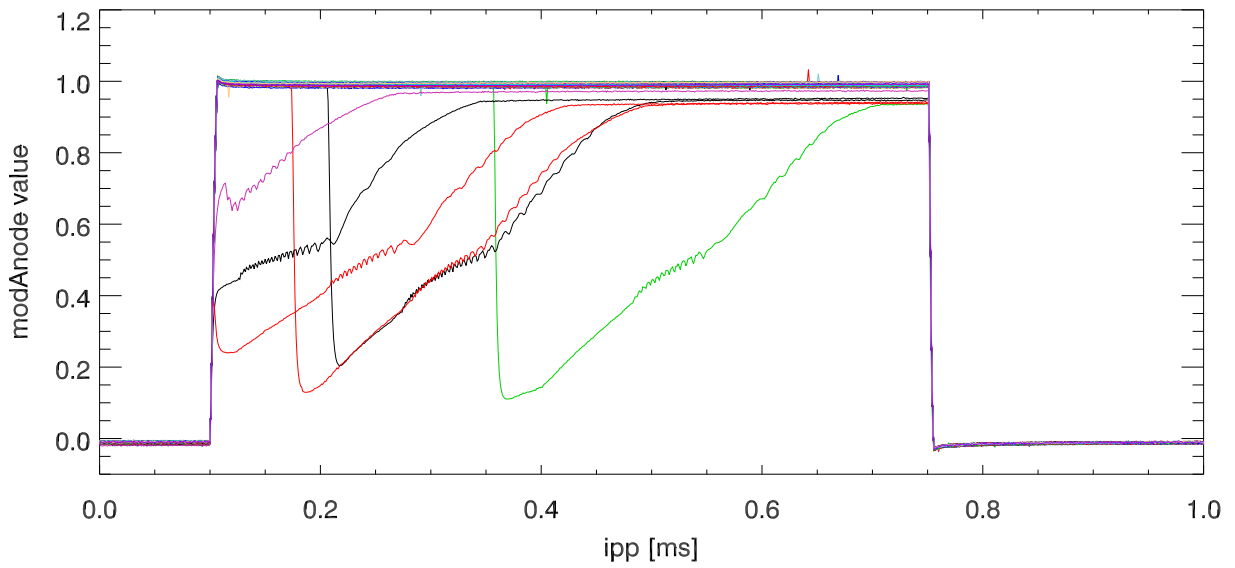

Avg value modAnode for 600 ipp starting at:12:53:51

modAnode value. overplot 600 ipp starting at:12:53:51

Overplot the 6 ipp that failed in the 9.6 seconds