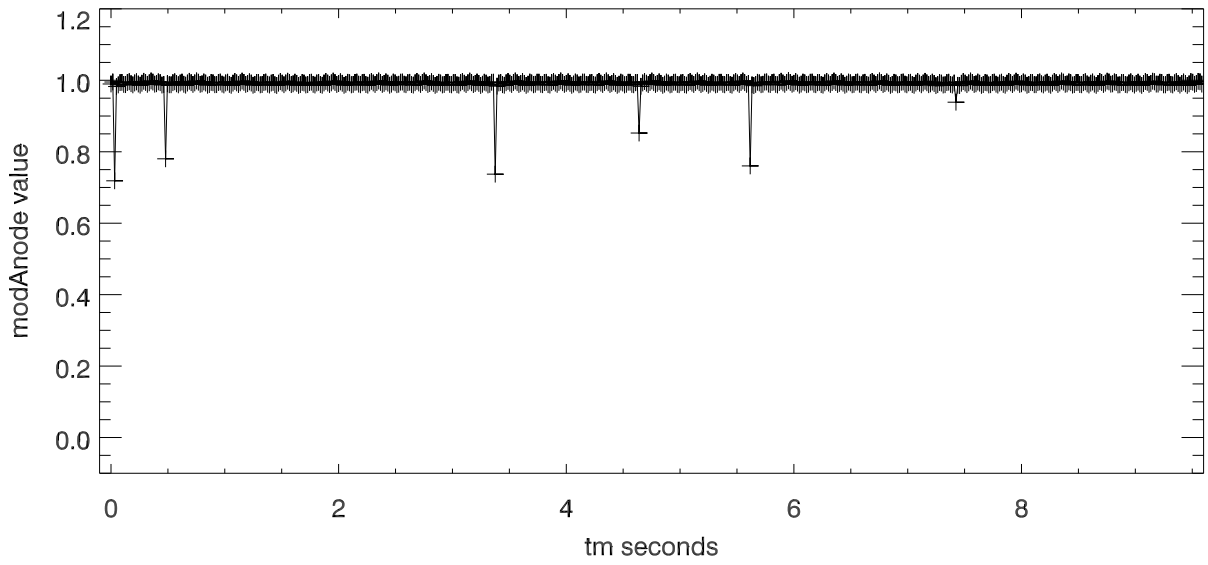

Avg value modAnode for 600 ipp starting at:12:53:51

modAnode value. overplot 600 ipp starting at:12:53:51

Overplot the 6 ipp that failed in the 9.6 seconds