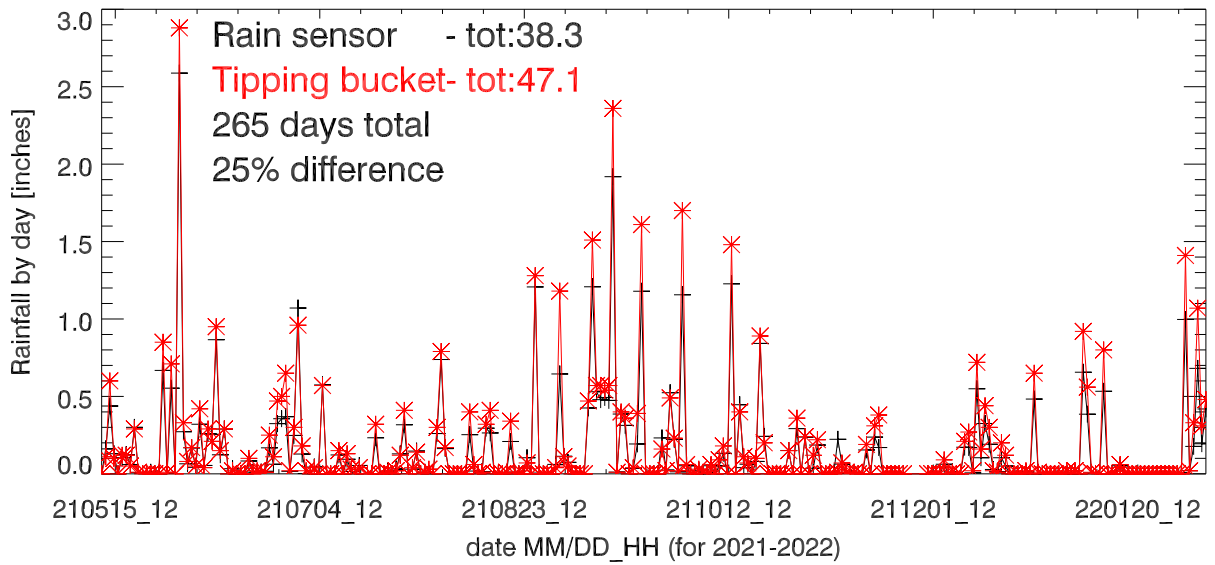

Compare orion rain sensor with orion tipping bucket by date

measurement difference: (orion tipping bucket - orion rain sensor) vs date

measurement difference vs daily rainfall (bucket-sensor)