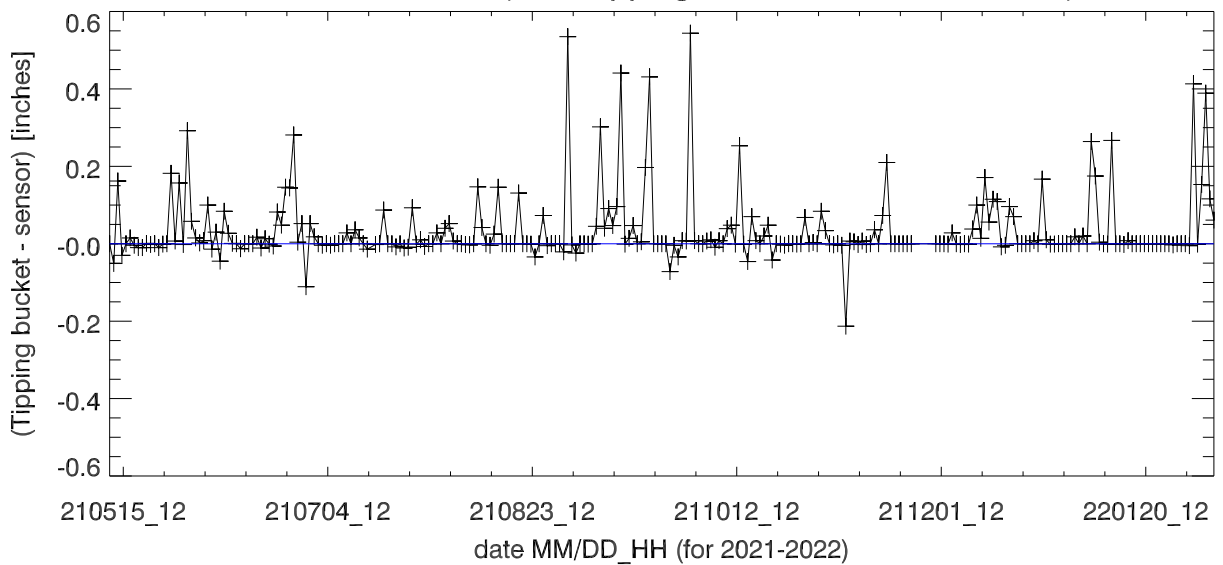

Compare orion rain sensor with orion tipping bucket by date

measurement difference: (orion tipping bucket - orion rain sensor) vs date

measurement difference vs daily rainfall (bucket-sensor)