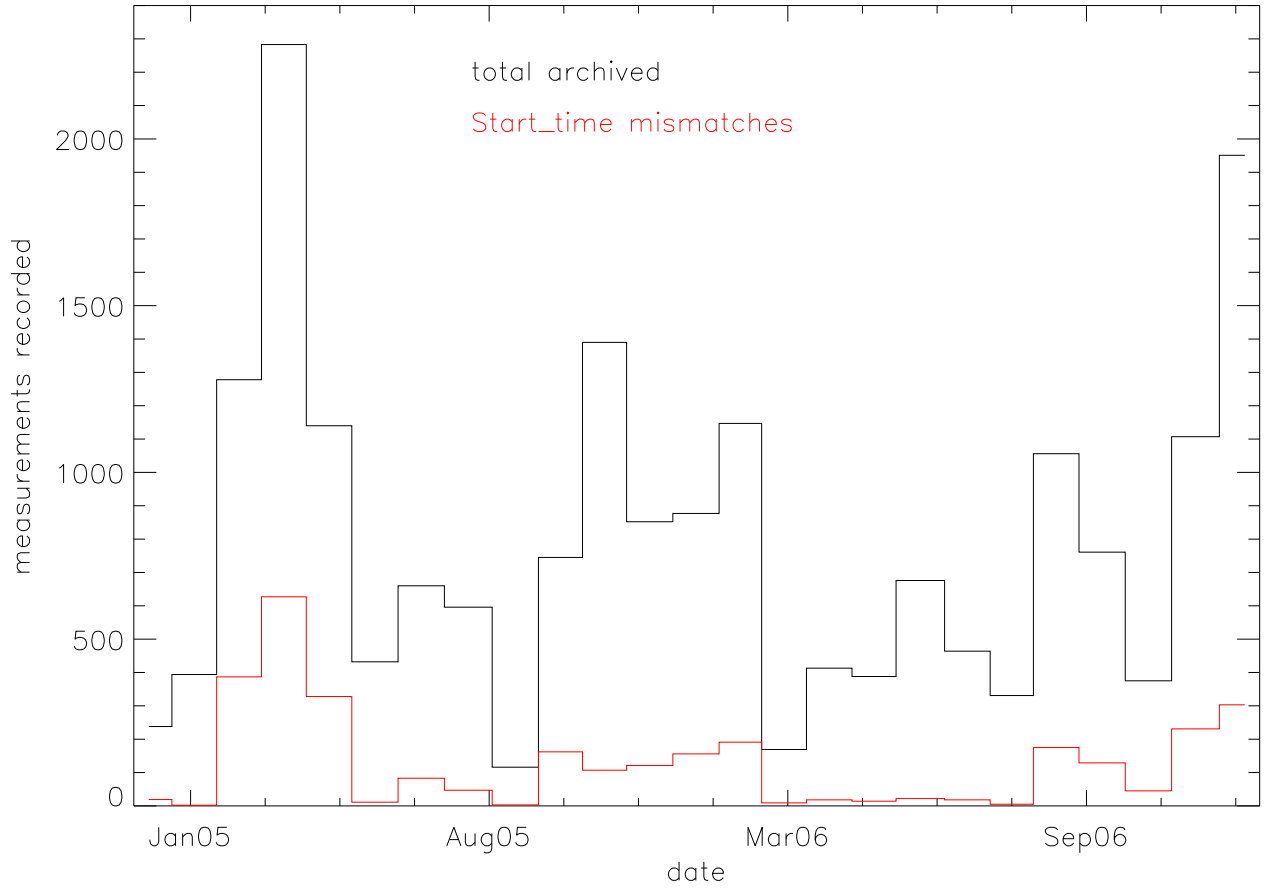

Wapp pulsar files. Measurements recorded by month

Fraction of measurements with start_time mismatch in hdr