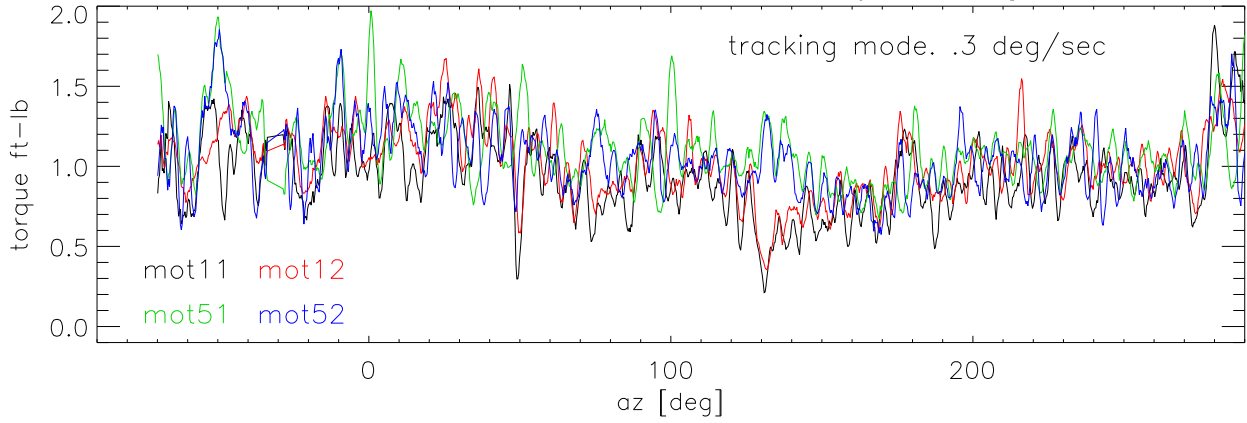

05feb08 azTorques after amp pot adjust. CW grp1

CW group2

CCW group1

CCW group2