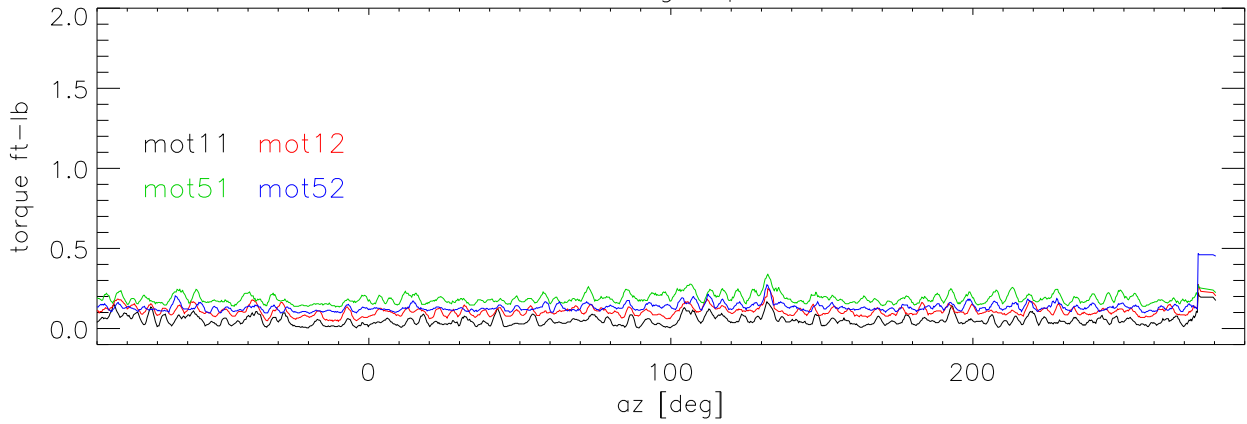

05feb08 azTorques after amp pot adjust. CW grp1

CW group2

CCW group1

CCW group2