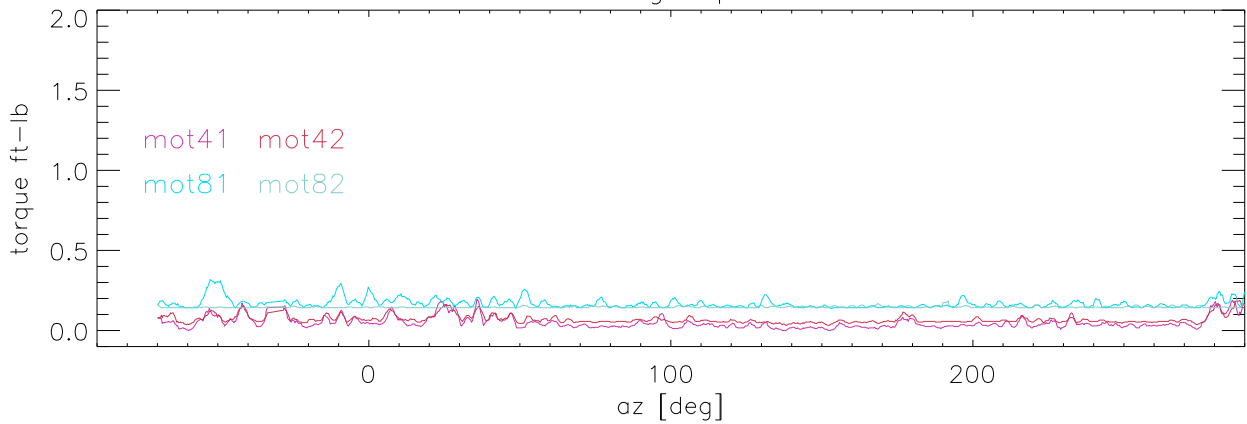

05feb08 azTorques after amp pot adjust. CW grp1

CW group2

CCW group1

CCW group2