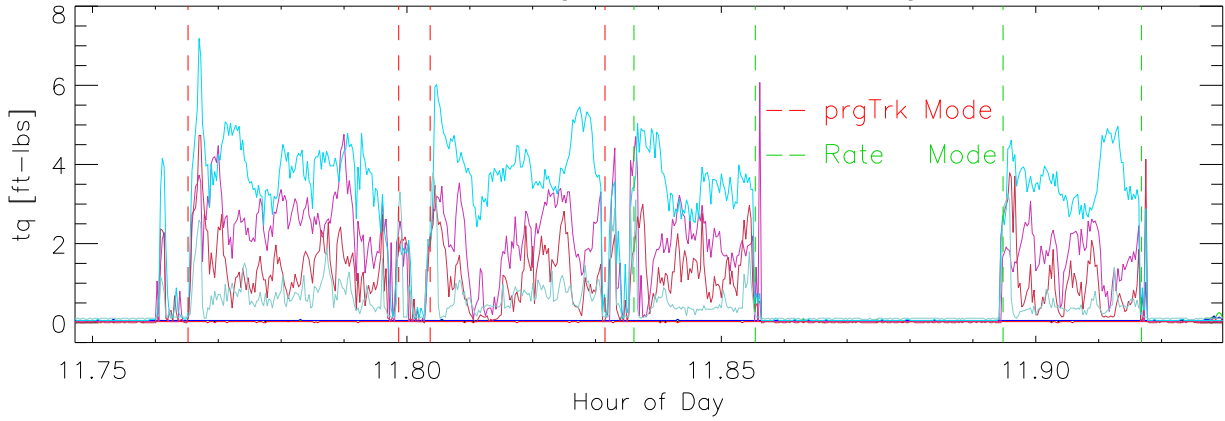

21feb08. az MotTorques (@.4deg/sec). Group 2 using motors:41,42,81,82

Az position vs time

az MotTorques. Group 1 using motors 11,12,51,52

Az position vs time