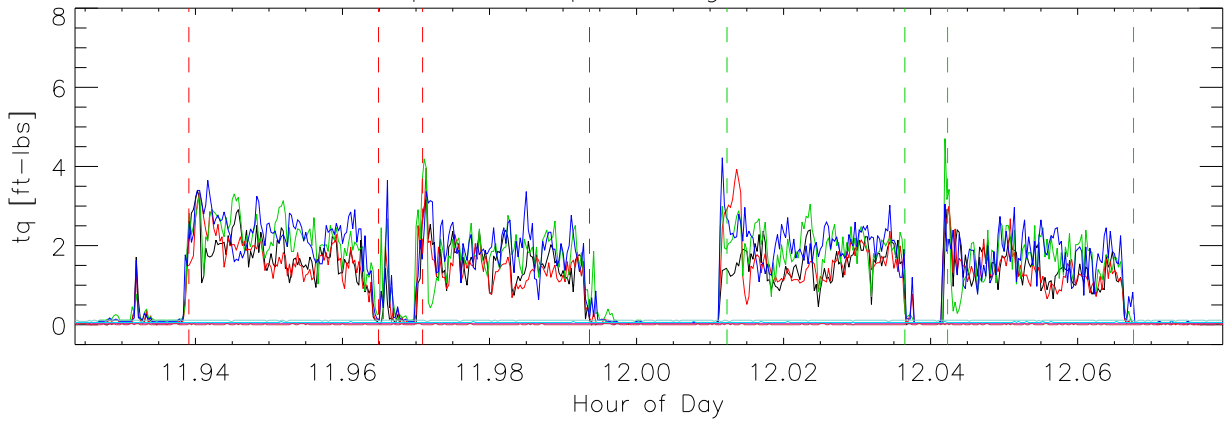

21feb08. az MotTorques (@.4deg/sec). Group 2 using motors:41,42,81,82

Az position vs time

az MotTorques. Group 1 using motors 11,12,51,52

Az position vs time