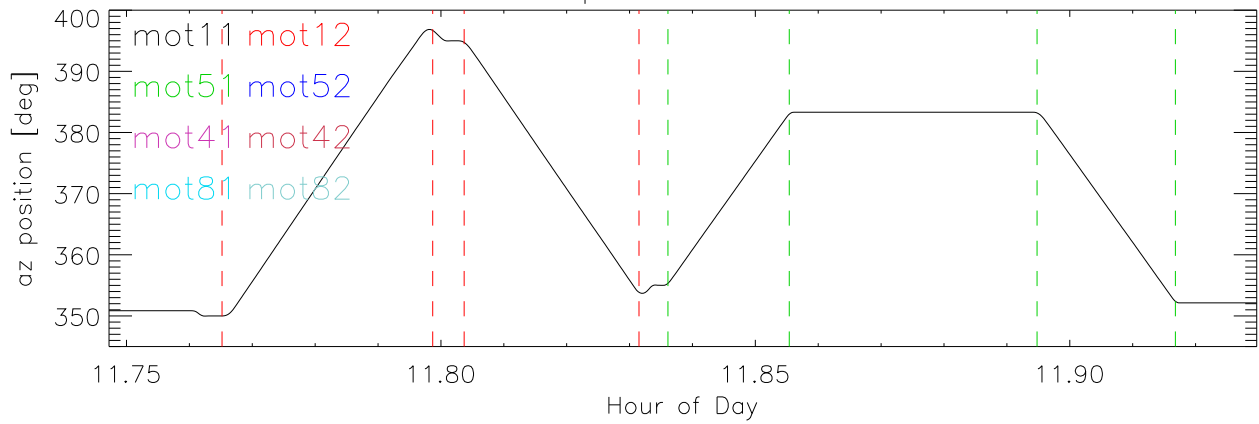

21feb08. az MotTorques (@.4deg/sec). Group 2 using motors:41,42,81,82

Az position vs time

az MotTorques. Group 1 using motors 11,12,51,52

Az position vs time