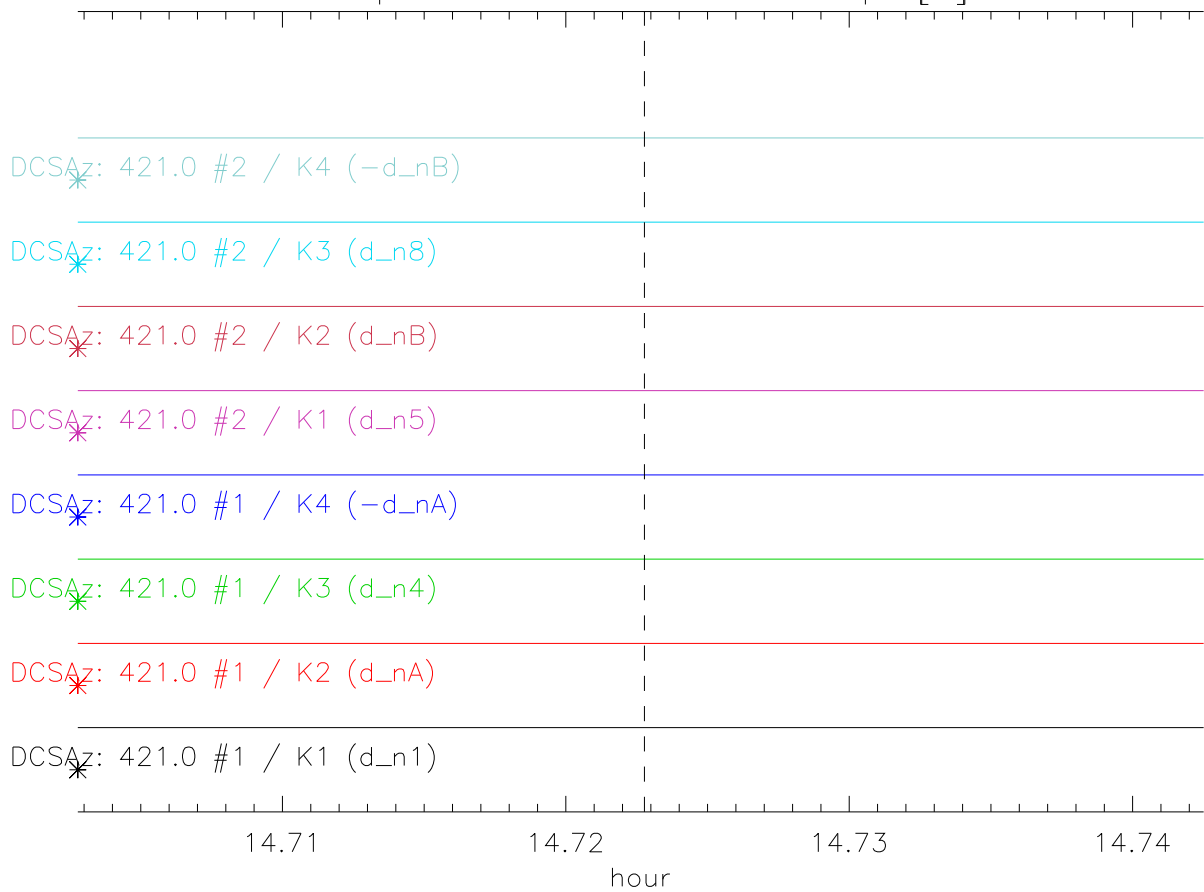

11apr09 mot52 fail vertex general status (page 2)

11apr09 mot52 fail vertex axis status (page 3)

11apr09 mot52 fail azimuth axis mode (page 4)

11apr09 mot52 fail azimuth equipment status

11apr09 mot52 fail azimuth amp status (page 5)

11apr09 mot52 fail azimuth motor status (page 6)

11apr09 mot52 fail dcs az output[8]

11apr09 mot52 fail dcs az output[9] (page 7)

11apr09 mot52 fail dcs az output[10]

11apr09 mot52 failaz Motor Torques