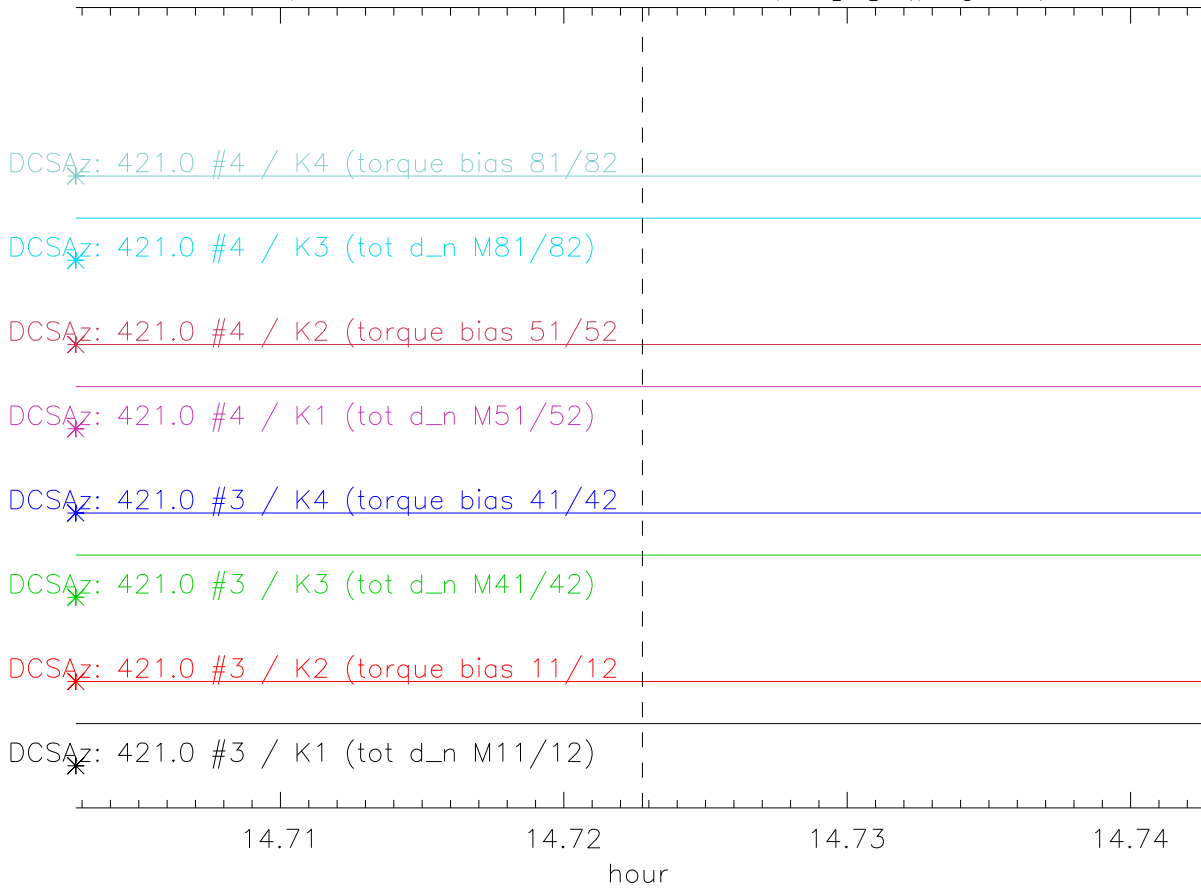

11apr09 mot52 fail vertex general status (page 2)

11apr09 mot52 fail vertex axis status (page 3)

11apr09 mot52 fail azimuth axis mode (page 4)

11apr09 mot52 fail azimuth equipment status

11apr09 mot52 fail azimuth amp status (page 5)

11apr09 mot52 fail azimuth motor status (page 6)

11apr09 mot52 fail dcs az output[8]

11apr09 mot52 fail dcs az output[9] (page 7)

11apr09 mot52 fail dcs az output[10]

11apr09 mot52 failaz Motor Torques