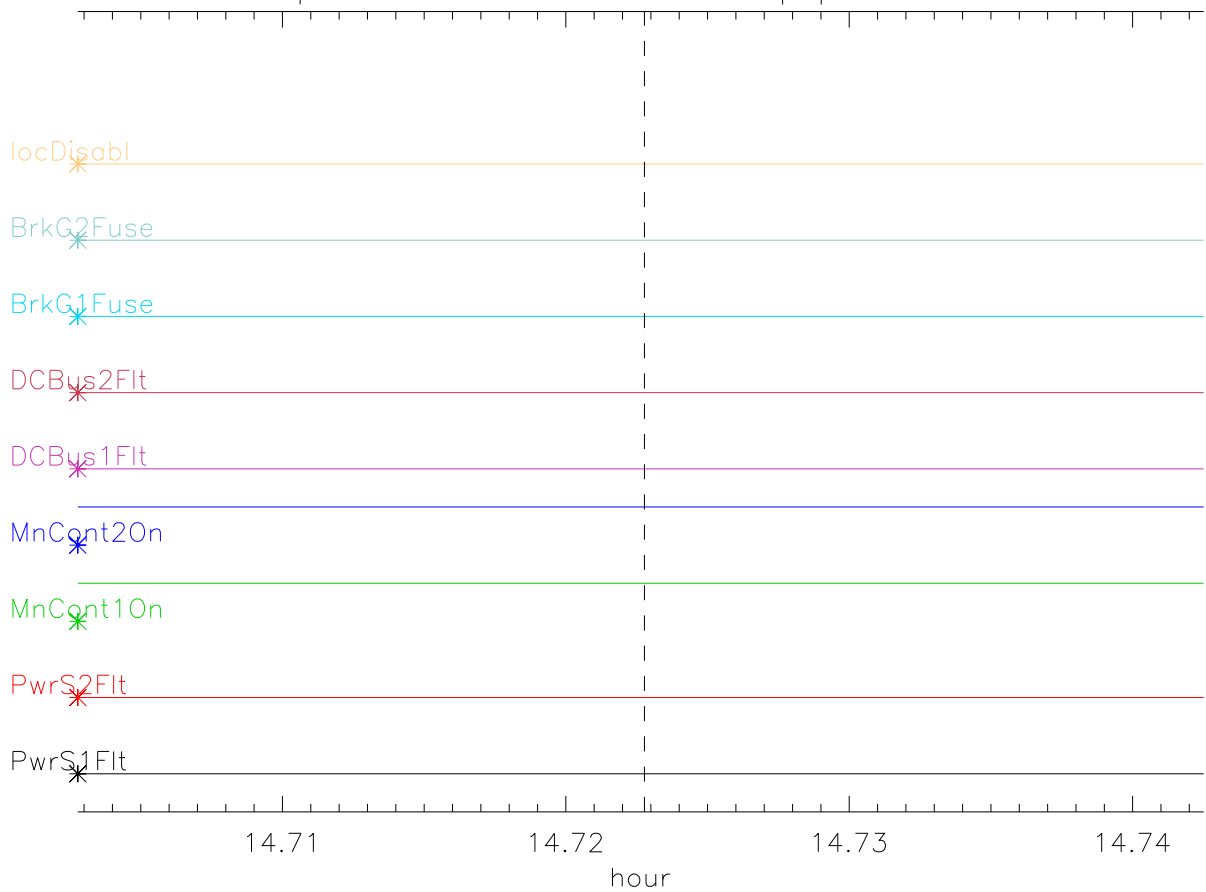

11apr09 mot52 fail vertex general status (page 2)

11apr09 mot52 fail vertex axis status (page 3)

11apr09 mot52 fail azimuth axis mode (page 4)

11apr09 mot52 fail azimuth equipment status

11apr09 mot52 fail azimuth amp status (page 5)

11apr09 mot52 fail azimuth motor status (page 6)

11apr09 mot52 fail dcs az output[8]

11apr09 mot52 fail dcs az output[9] (page 7)

11apr09 mot52 fail dcs az output[10]

11apr09 mot52 failaz Motor Torques