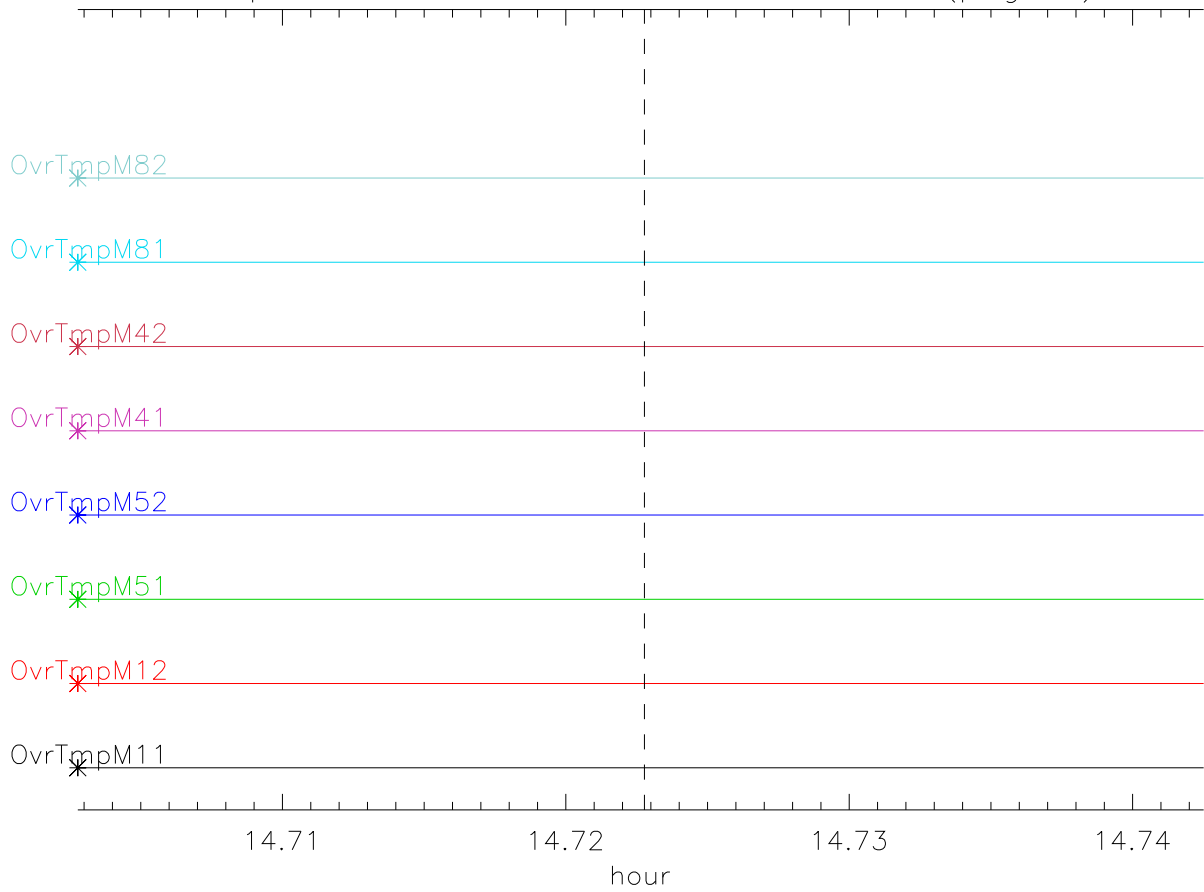

11apr09 mot52 fail vertex general status (page 2)

11apr09 mot52 fail vertex axis status (page 3)

11apr09 mot52 fail azimuth axis mode (page 4)

11apr09 mot52 fail azimuth equipment status

11apr09 mot52 fail azimuth amp status (page 5)

11apr09 mot52 fail azimuth motor status (page 6)

11apr09 mot52 fail dcs az output[8]

11apr09 mot52 fail dcs az output[9] (page 7)

11apr09 mot52 fail dcs az output[10]

11apr09 mot52 failaz Motor Torques