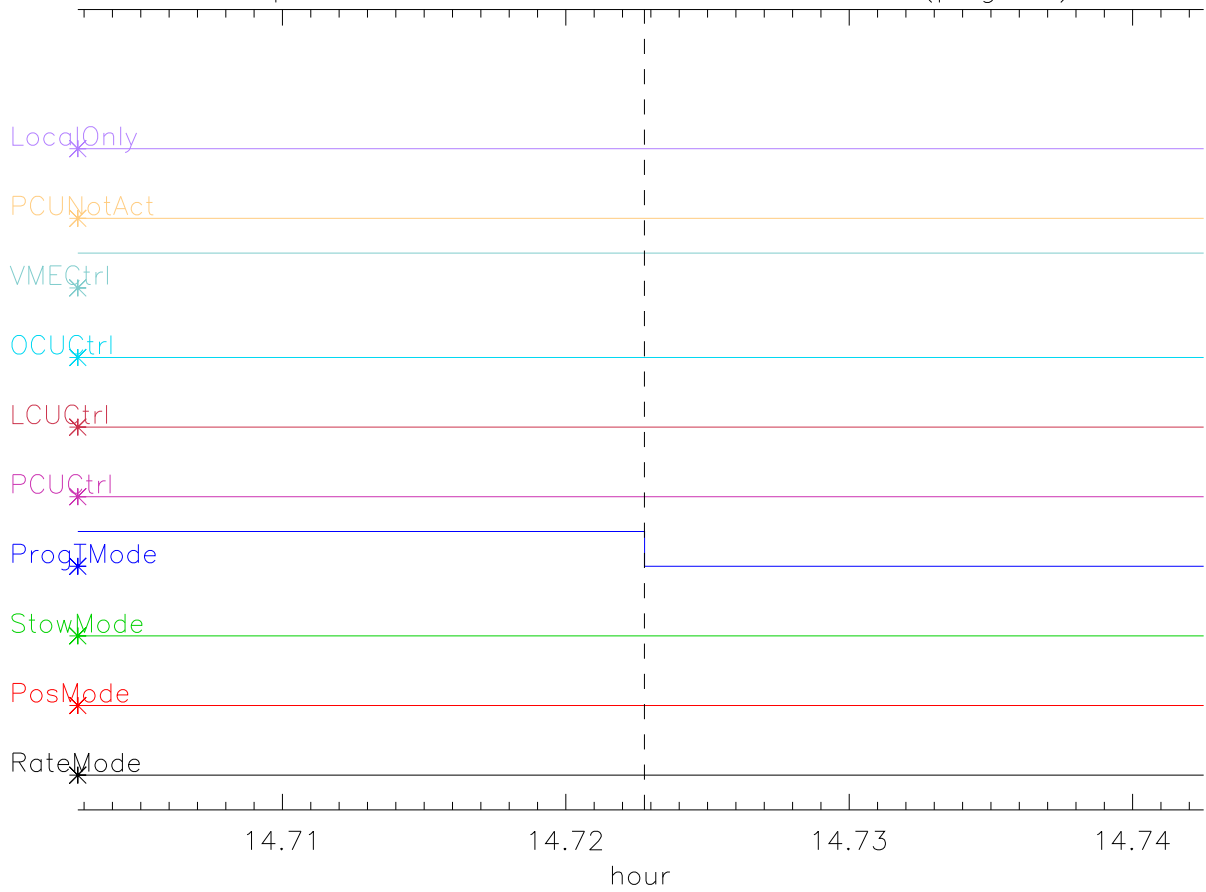

11apr09 mot52 fail vertex general status (page 2)

11apr09 mot52 fail vertex axis status (page 3)

11apr09 mot52 fail azimuth axis mode (page 4)

11apr09 mot52 fail azimuth equipment status

11apr09 mot52 fail azimuth amp status (page 5)

11apr09 mot52 fail azimuth motor status (page 6)

11apr09 mot52 fail dcs az output[8]

11apr09 mot52 fail dcs az output[9] (page 7)

11apr09 mot52 fail dcs az output[10]

11apr09 mot52 failaz Motor Torques