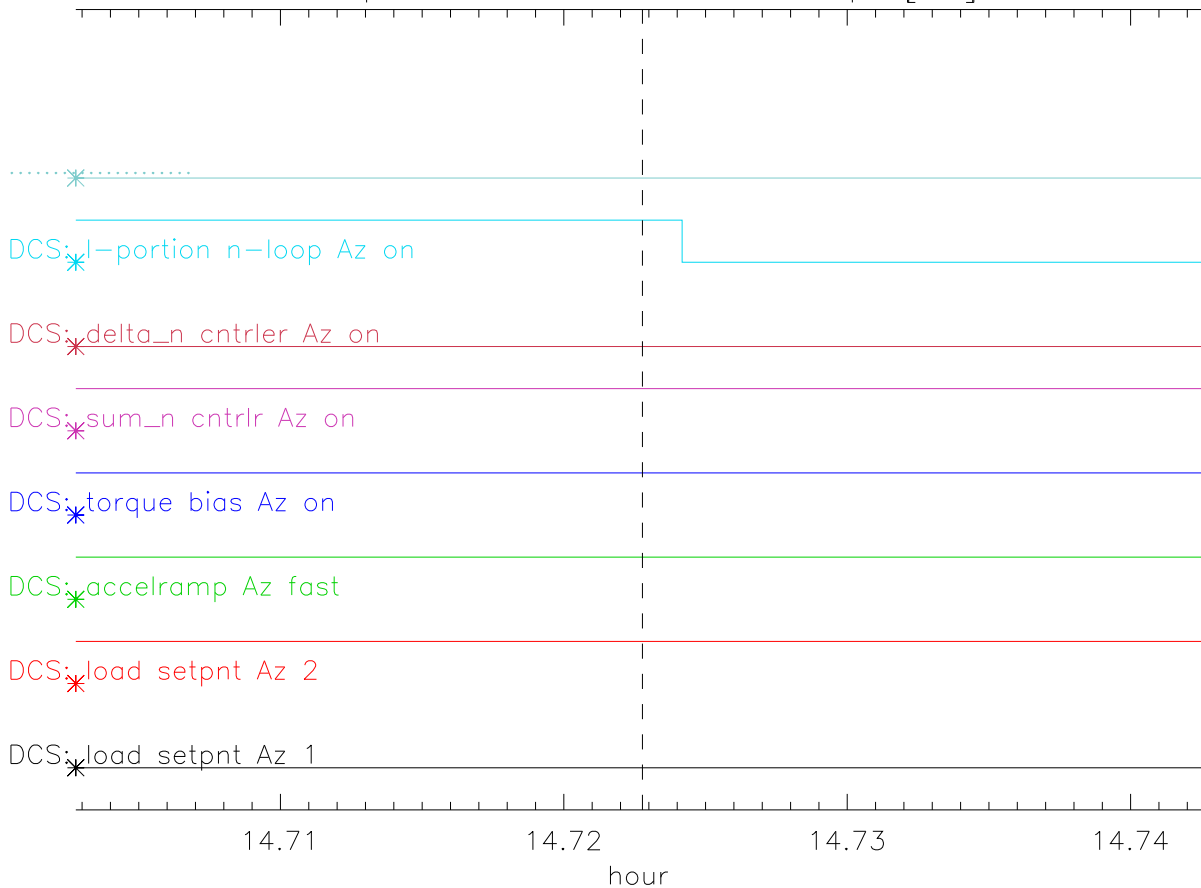

11apr09 mot52 fail vertex general status (page 2)

11apr09 mot52 fail vertex axis status (page 3)

11apr09 mot52 fail azimuth axis mode (page 4)

11apr09 mot52 fail azimuth equipment status

11apr09 mot52 fail azimuth amp status (page 5)

11apr09 mot52 fail azimuth motor status (page 6)

11apr09 mot52 fail dcs az output[8]

11apr09 mot52 fail dcs az output[9] (page 7)

11apr09 mot52 fail dcs az output[10]

11apr09 mot52 failaz Motor Torques