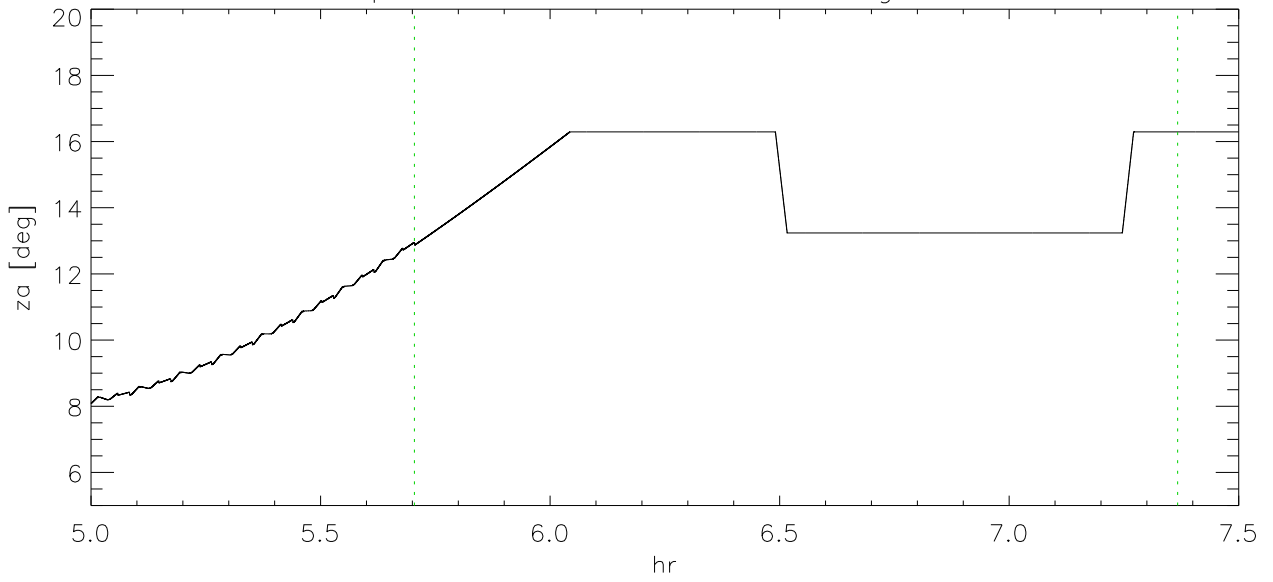

09dec07 Az position vs Hour for 2 azbending events

za position Vs hour for 2 azbending events

AzEnc1-AzEnc2 vs hour.

Az position during first bending jump

AzEnc1 - AzEnc2 during first jump

AzEnc1, AzEnc2 values during 1st jump

Az position during 2nd bending jump

AzEnc1 - AzEnc2 during 2nd jump

AzEnc1, AzEnc2 values during 2nd jump