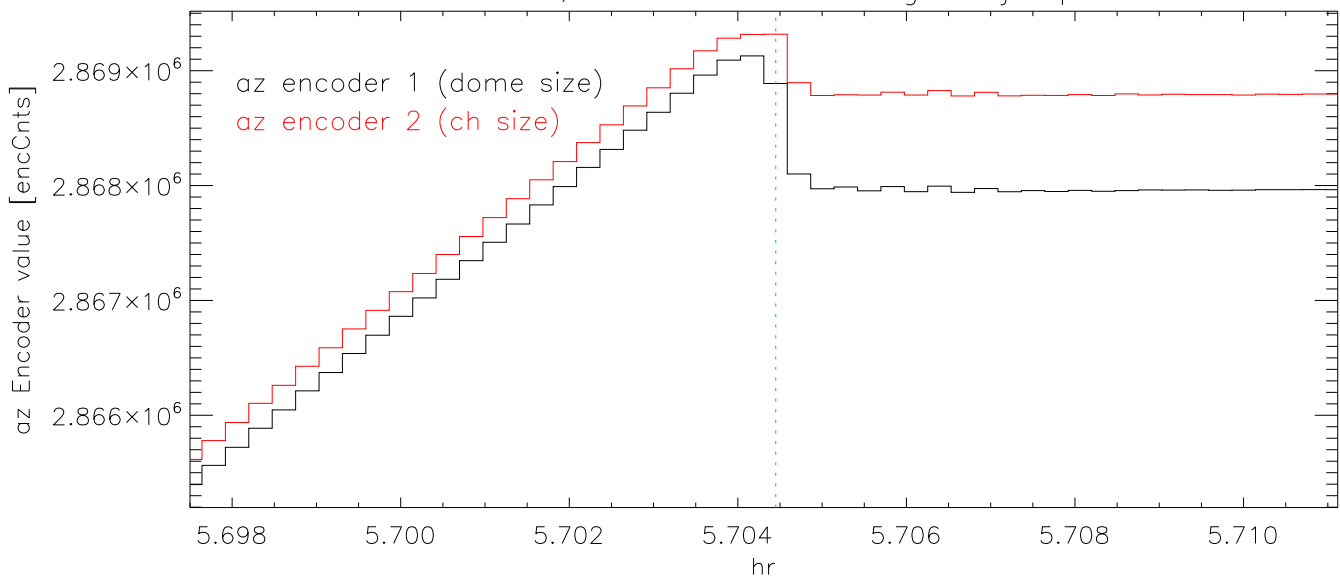

09dec07 Az position vs Hour for 2 azbending events

za position Vs hour for 2 azbending events

AzEnc1-AzEnc2 vs hour.

Az position during first bending jump

AzEnc1 - AzEnc2 during first jump

AzEnc1, AzEnc2 values during 1st jump

Az position during 2nd bending jump

AzEnc1 - AzEnc2 during 2nd jump

AzEnc1, AzEnc2 values during 2nd jump