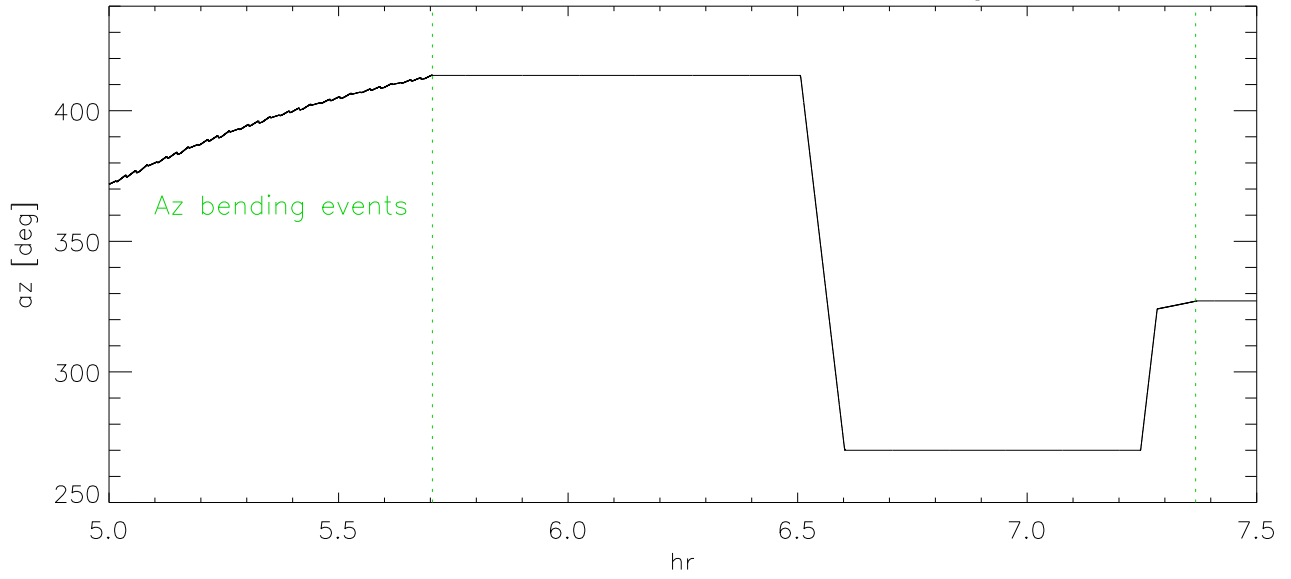

09dec07 Az position vs Hour for 2 azbending events

za position Vs hour for 2 azbending events

AzEnc1-AzEnc2 vs hour.

Az position during first bending jump

AzEnc1 - AzEnc2 during first jump

AzEnc1, AzEnc2 values during 1st jump

Az position during 2nd bending jump

AzEnc1 - AzEnc2 during 2nd jump

AzEnc1, AzEnc2 values during 2nd jump