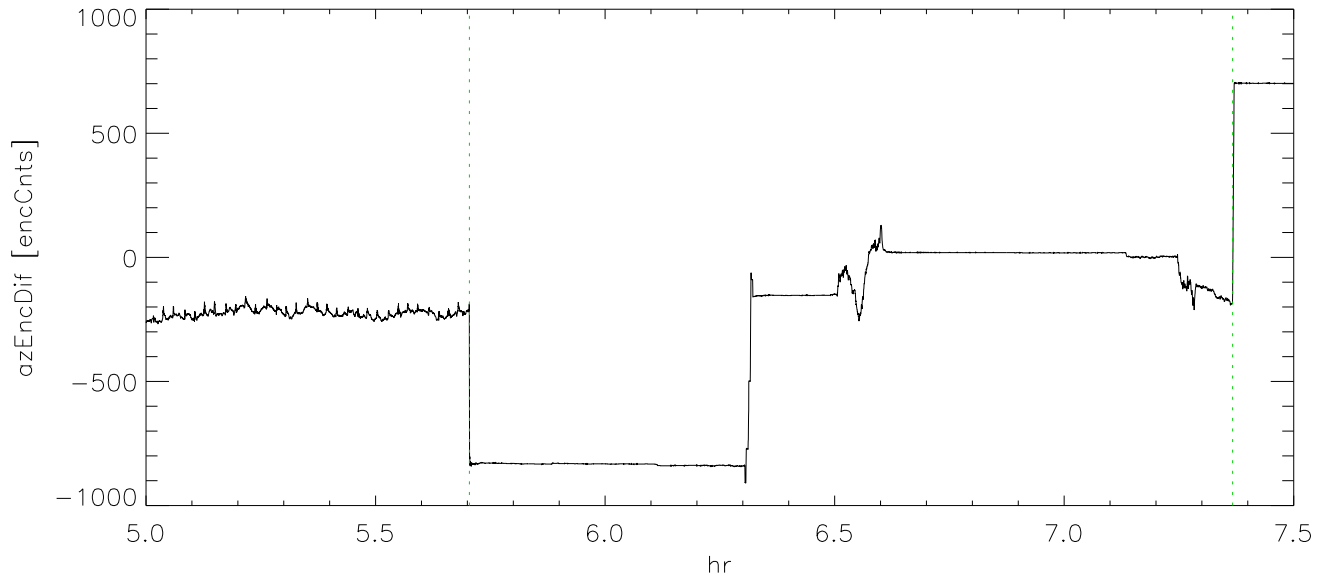

09dec07 Az position vs Hour for 2 azbending events

za position Vs hour for 2 azbending events

AzEnc1-AzEnc2 vs hour.

Az position during first bending jump

AzEnc1 - AzEnc2 during first jump

AzEnc1, AzEnc2 values during 1st jump

Az position during 2nd bending jump

AzEnc1 - AzEnc2 during 2nd jump

AzEnc1, AzEnc2 values during 2nd jump