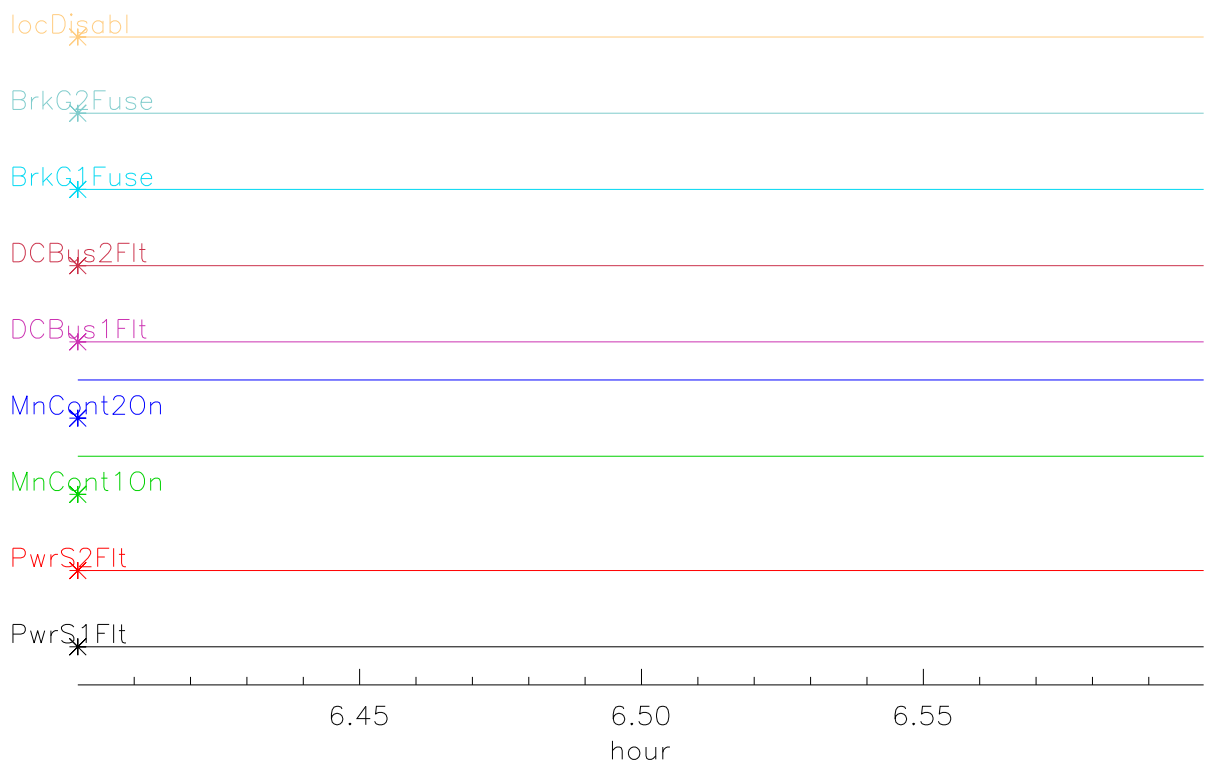

13feb07 amp22 failure az pos vs hour (page 1)

13feb07 amp22 failure greg za encoder vs hour

13feb07 amp22 failure vertex general status (page 2)

13feb07 amp22 failure dome axis mode (page 4)

13feb07 amp22 failure dome equipment status