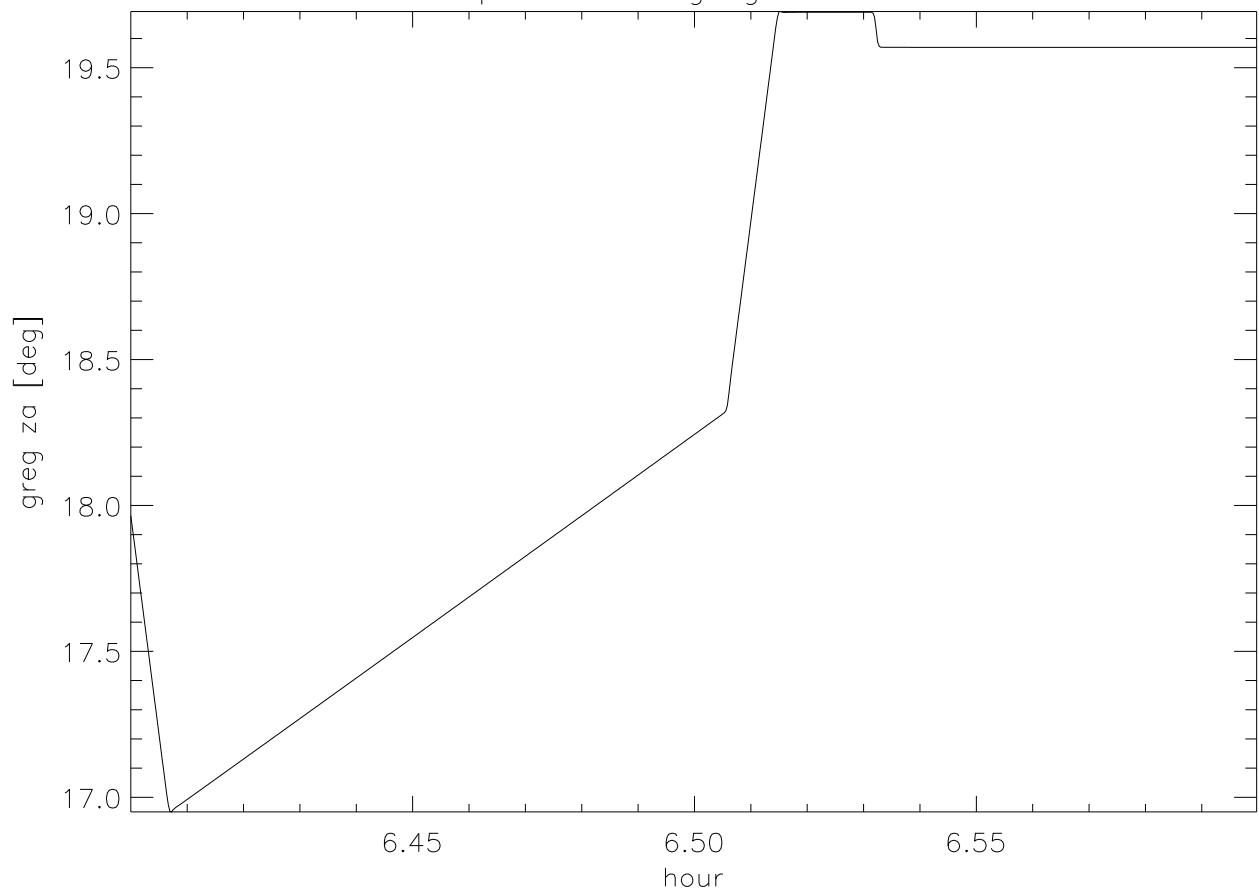

13feb07 amp22 failure az pos vs hour (page 1)

13feb07 amp22 failure greg za encoder vs hour

13feb07 amp22 failure vertex general status (page 2)

13feb07 amp22 failure dome axis mode (page 4)

13feb07 amp22 failure dome equipment status