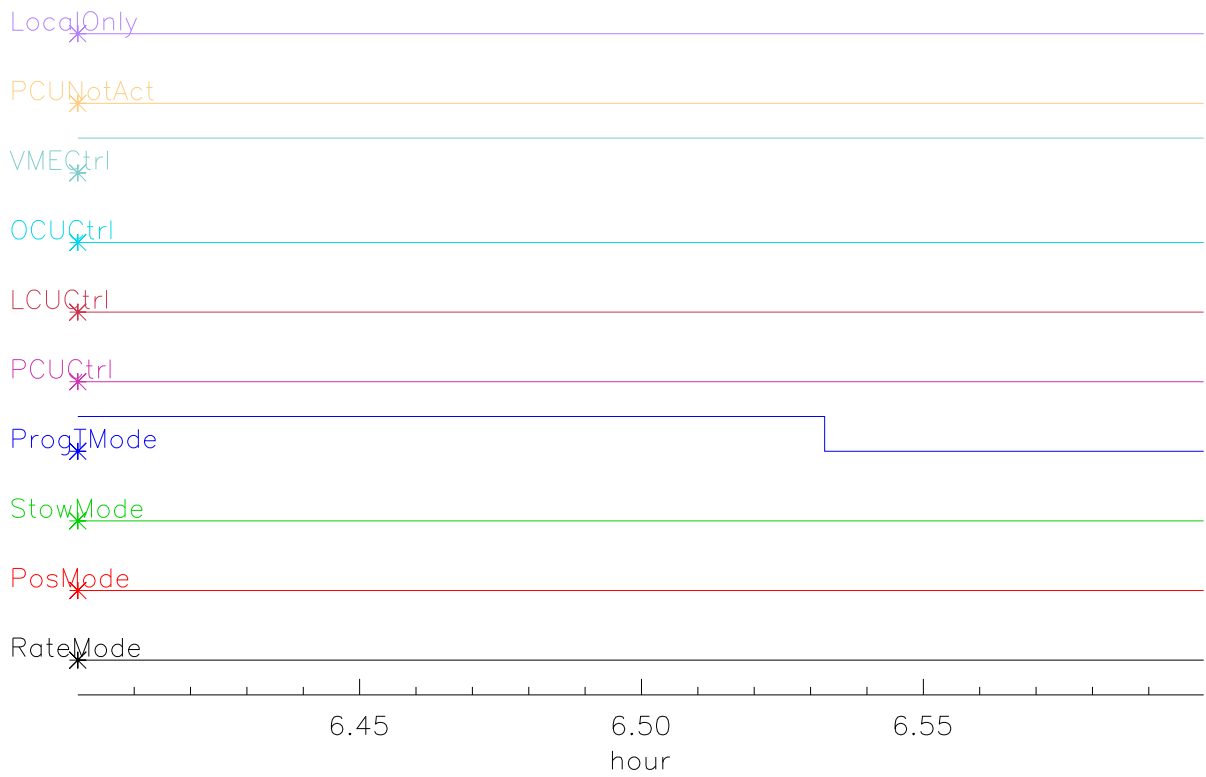

13feb07 amp22 failure az pos vs hour (page 1)

13feb07 amp22 failure greg za encoder vs hour

13feb07 amp22 failure vertex general status (page 2)

13feb07 amp22 failure dome axis mode (page 4)

13feb07 amp22 failure dome equipment status

13feb07 amp22 failure dome amp status (page 5)