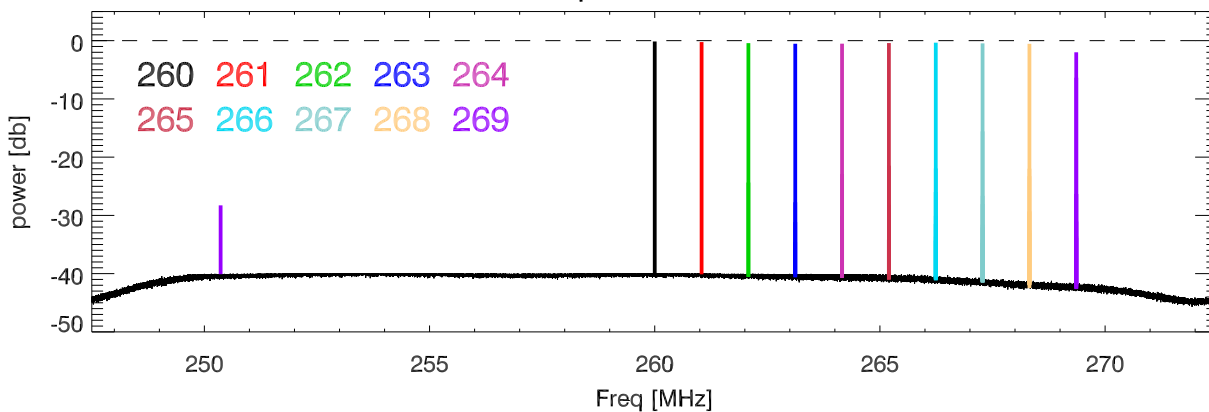

31jan17 usrp BasicRx. Sweep 240->280Mhz. Freqs:240.0 to 249.0

Freqs:250.0 to 259.0

Freqs:260.0 to 269.0

Freqs:270.0 to 279.0