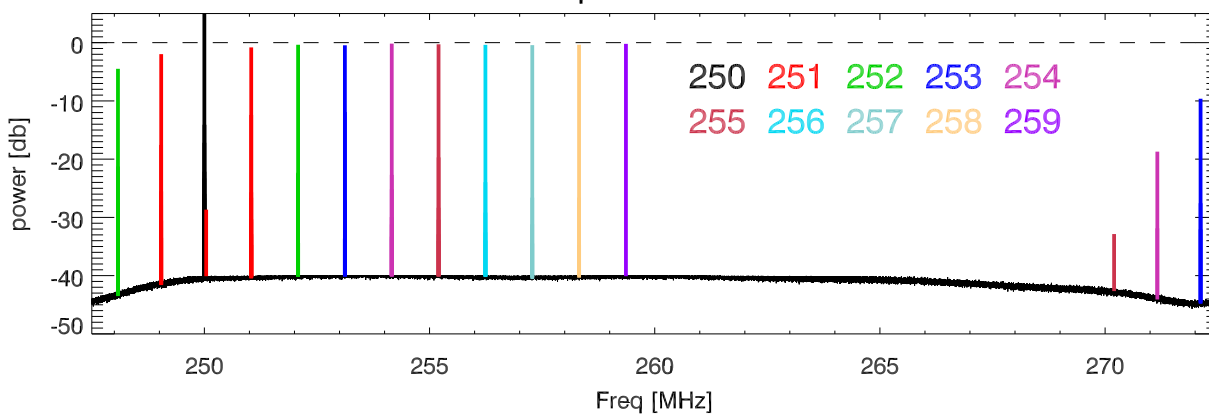

31jan17 usrp BasicRx. Sweep 240->280Mhz. Freqs:240.0 to 249.0

Freqs:250.0 to 259.0

Freqs:260.0 to 269.0

Freqs:270.0 to 279.0