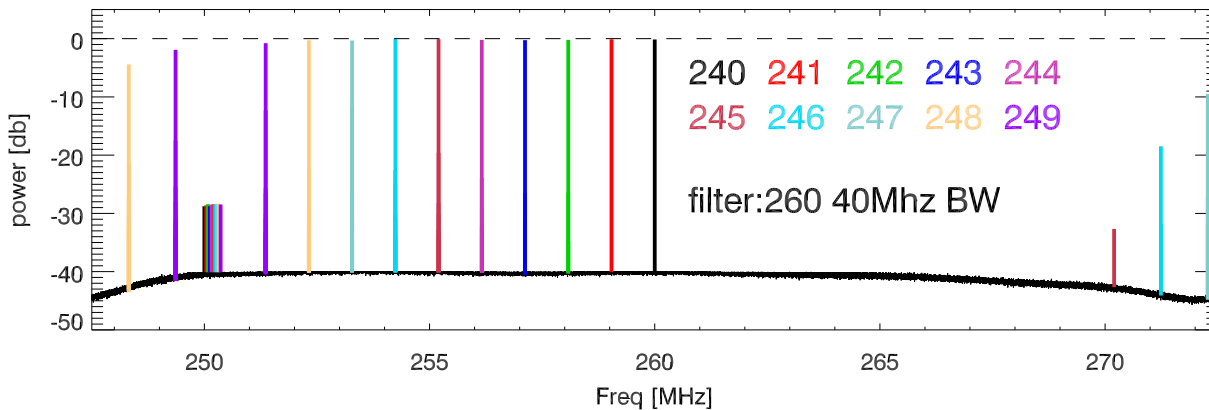

31jan17 usrp BasicRx. Sweep 240->280Mhz. Freqs:240.0 to 249.0

Freqs:250.0 to 259.0

Freqs:260.0 to 269.0

Freqs:270.0 to 279.0