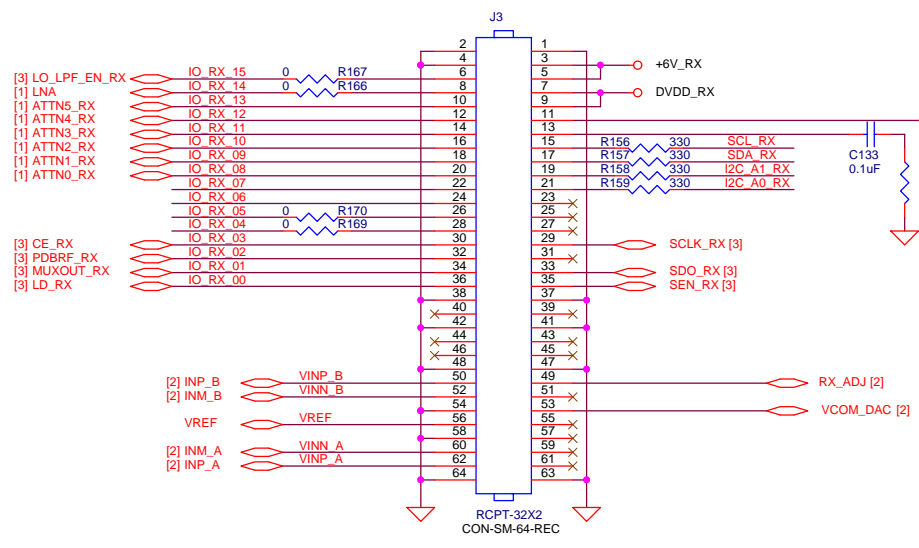

RF FRONTEND

RX ANT

TX/RX ANT

Ettus Research		153934B-01
Title		
RF FRONTEND/PA		
Size	Document Number	Rev
B	SCH, SBX, 400MHZ-4.4GHZ TRANSCEIVER	8
Date:	Monday, December 02, 2013	Sheet 1 of 6

Ettus Research		153934B-01
Title RX		
Size B	Document Number SCH, SBX, 400MHZ-4.4GHZ TRANSCEIVER	Rev 8
Date: Monday, December 02, 2013	Sheet 2	of 6

RX LO

Ettus Research		153934B-01
Title		
RX LO		
Size	Document Number	Rev
B	SCH, SBX, 400MHZ-4.4GHZ TRANSCEIVER	8
Date:	Monday, December 02, 2013	Sheet 3 of 6

Ettus Research		153934B-01
Title RX POWER		
Size B	Document Number SCH, SBX, 400MHZ-4.4GHZ TRANSCEIVER	Rev 8
Date: Monday, December 02, 2013	Sheet 4	of 6

TX LO

Ettus Research		153934B-01
Title TX LO		
Size B	Document Number SCH, SBX, 400MHZ-4.4GHZ TRANSCEIVER	Rev 8
Date: Monday, December 02, 2013	Sheet 6	of 6