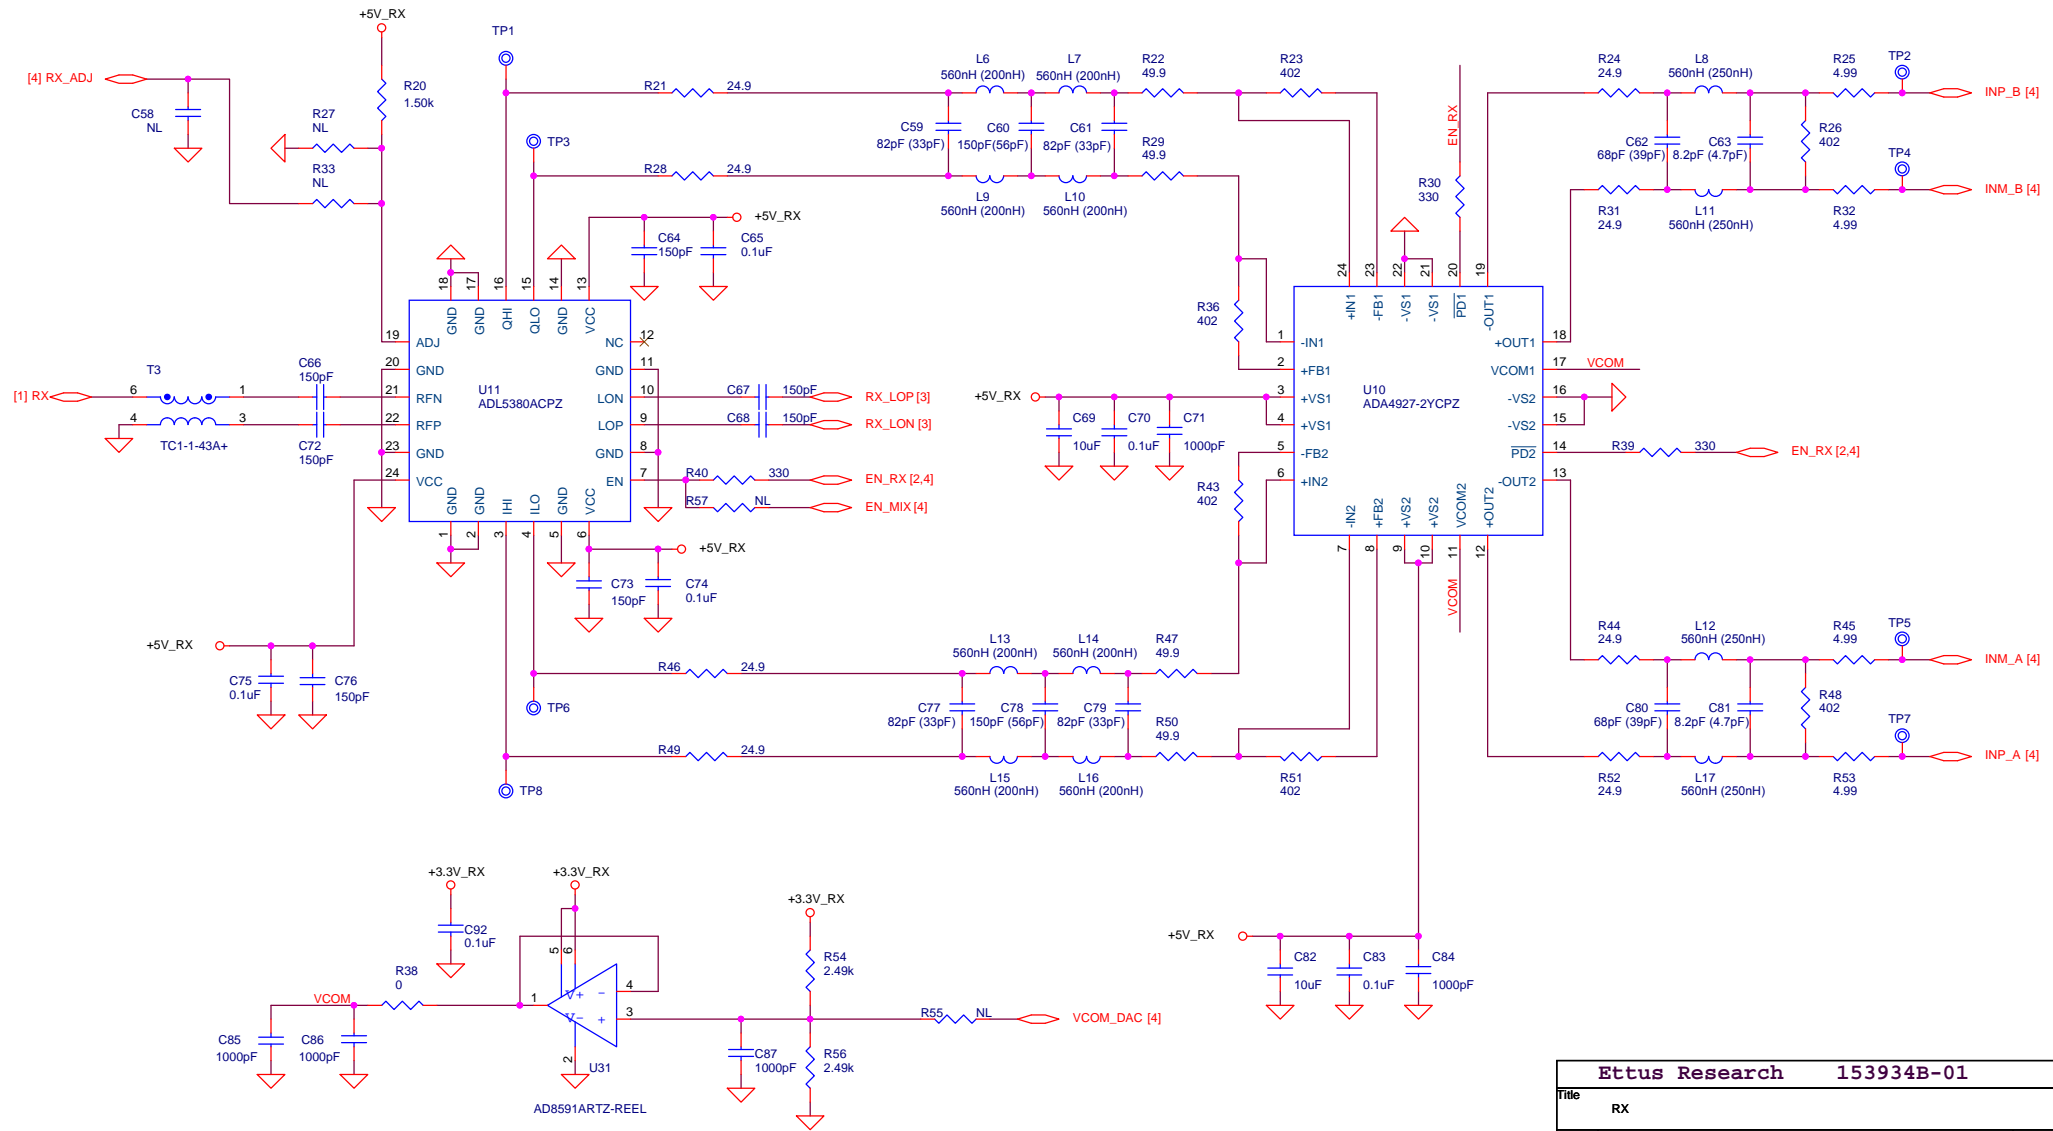

RF FRONTEND

RX ANT

TX/RX ANT

Ettus Research		153934B-01
Title		
RF FRONTEND/PA		
Size	Document Number	Rev
B	SCH, SBX, 400MHZ-4.4GHZ TRANSCEIVER	8
Date:	Monday, December 02, 2013	Sheet 1 of 6

Ettus Research		153934B-01
Title RX		
Size B	Document Number SCH, SBX, 400MHZ-4.4GHZ TRANSCEIVER	Rev 8
Date: Monday, December 02, 2013	Sheet 2	of 6

RX LO

Ettus Research		153934B-01
Title		
RX LO		
Size	Document Number	Rev
B	SCH, SBX, 400MHZ-4.4GHZ TRANSCEIVER	8
Date:	Monday, December 02, 2013	Sheet 3 of 6

Ettus Research		153934B-01
Title RX POWER		
Size B	Document Number SCH, SBX, 400MHZ-4.4GHZ TRANSCEIVER	Rev 8
Date: Monday, December 02, 2013	Sheet 4	of 6

TX LO

Ettus Research		153934B-01
Title TX LO		
Size B	Document Number SCH, SBX, 400MHZ-4.4GHZ TRANSCEIVER	Rev 8
Date: Monday, December 02, 2013	Sheet 6	of 6