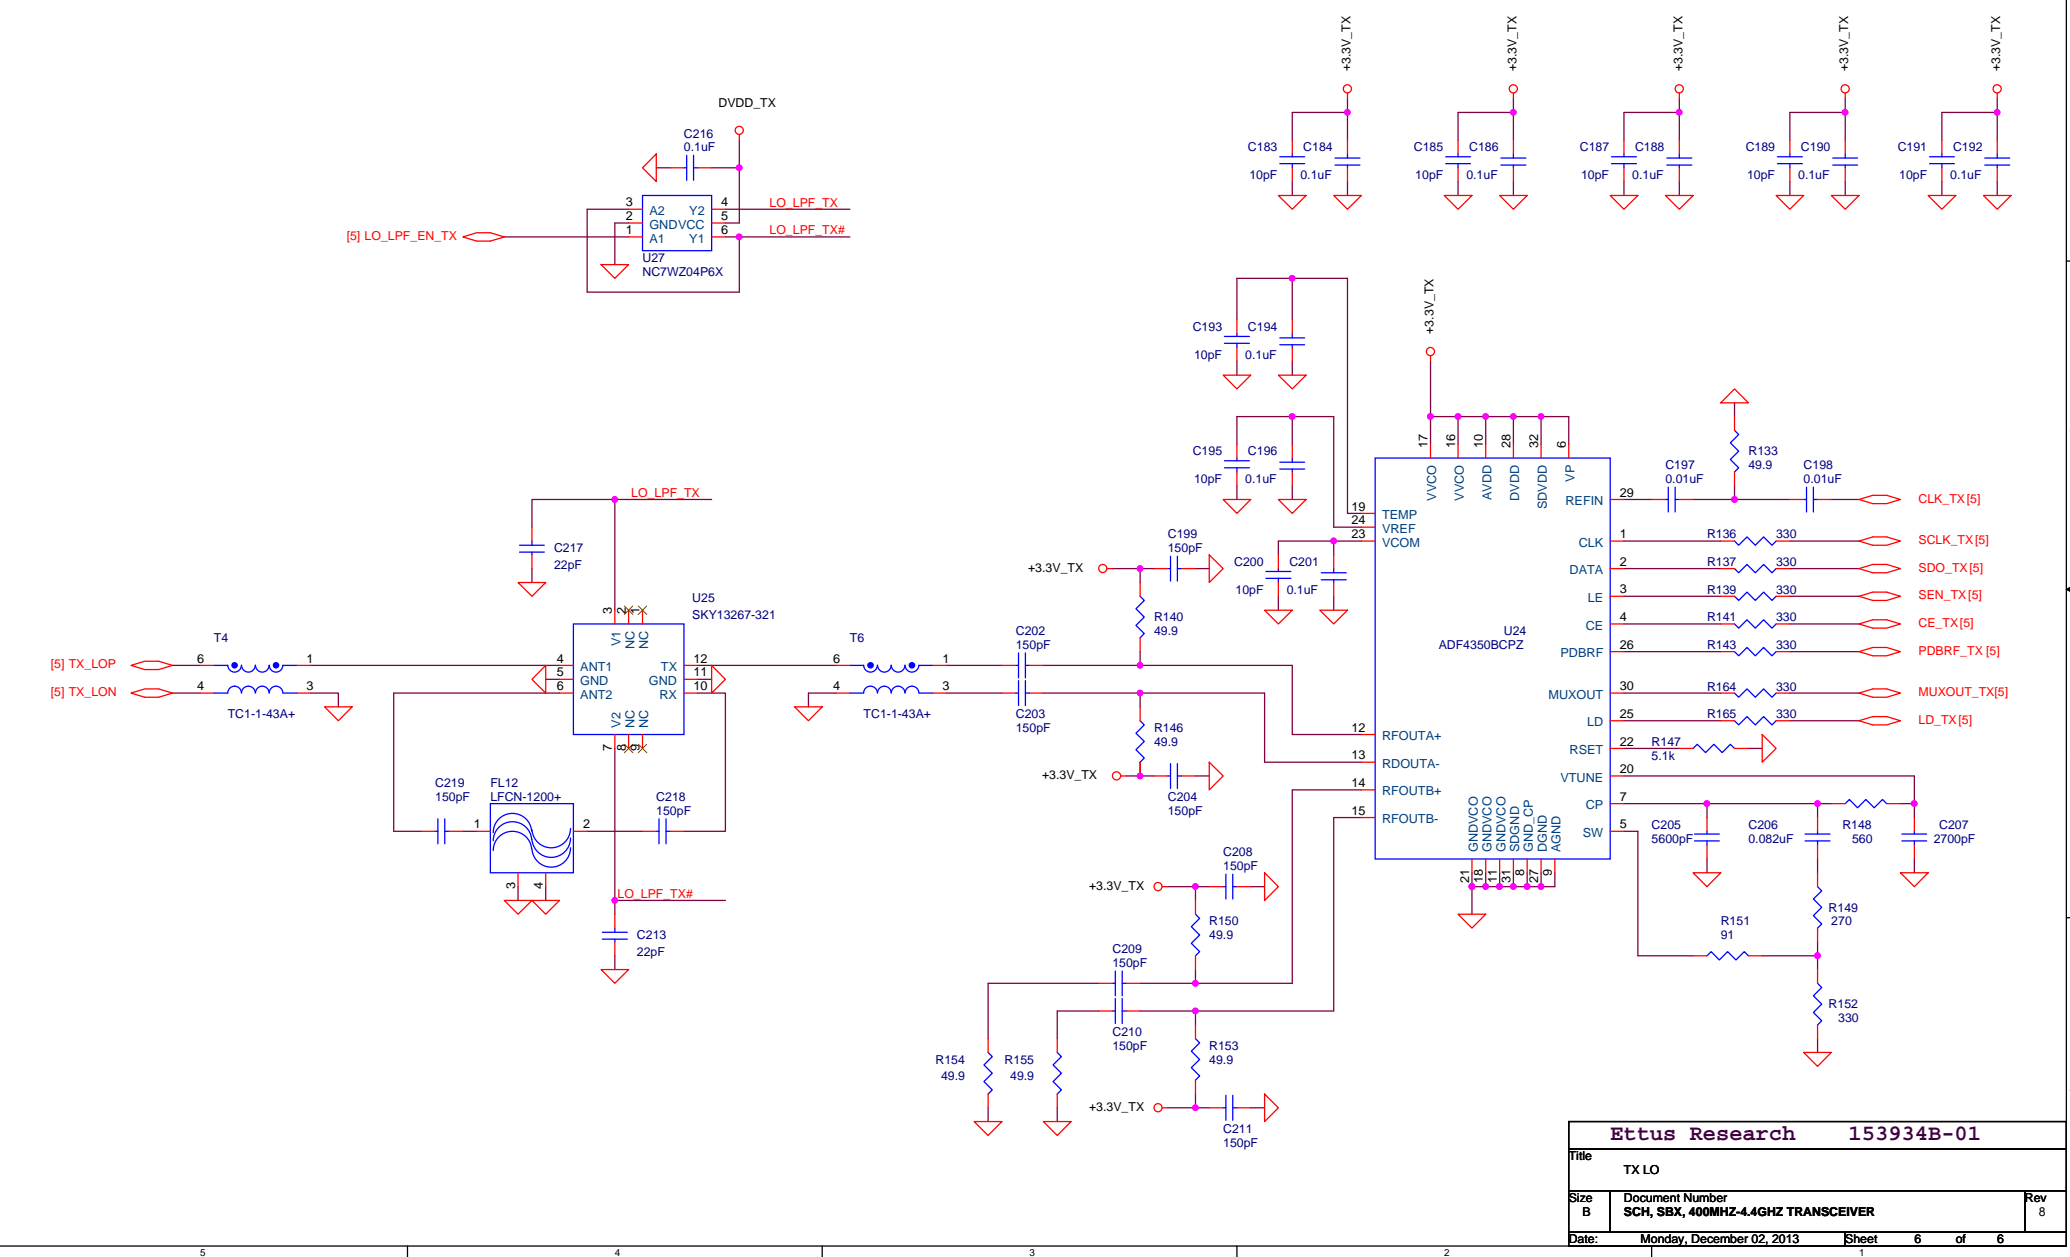

RF FRONTEND

RX ANT

TX/RX ANT

Ettus Research		153934B-01
Title		
RF FRONTEND/PA		
Size	Document Number	Rev
B	SCH, SBX, 400MHZ-4.4GHZ TRANSCEIVER	8
Date:	Monday, December 02, 2013	Sheet 1 of 6

Ettus Research		153934B-01
Title RX		
Size B	Document Number SCH, SBX, 400MHZ-4.4GHZ TRANSCEIVER	Rev 8
Date: Monday, December 02, 2013	Sheet 2	of 6

RX LO

Ettus Research		153934B-01
Title		
RX LO		
Size	Document Number	Rev
B	SCH, SBX, 400MHZ-4.4GHZ TRANSCEIVER	8
Date:	Monday, December 02, 2013	Sheet 3 of 6

Ettus Research		153934B-01
Title RX POWER		
Size B	Document Number SCH, SBX, 400MHZ-4.4GHZ TRANSCEIVER	Rev 8
Date: Monday, December 02, 2013	Sheet 4	of 6

TX LO

Ettus Research		153934B-01
Title TX LO		
Size B	Document Number SCH, SBX, 400MHZ-4.4GHZ TRANSCEIVER	Rev 8
Date: Monday, December 02, 2013	Sheet 6	of 6