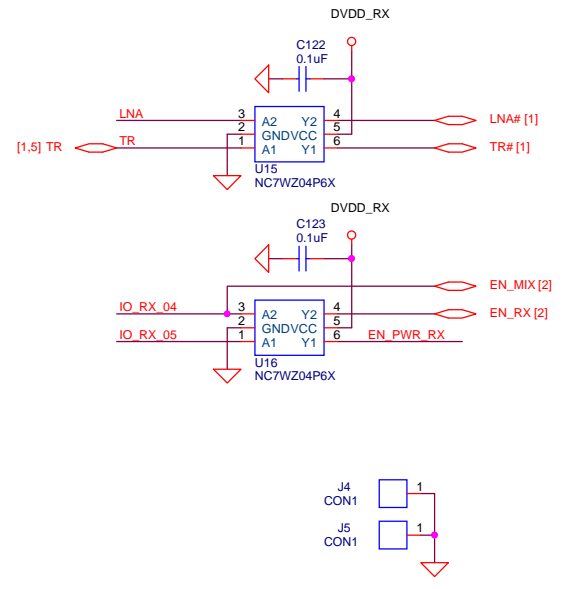

RF FRONTEND

RX ANT

TX/RX ANT

Ettus Research		153934B-01
Title		
RF FRONTEND/PA		
Size	Document Number	Rev
B	SCH, SBX, 400MHZ-4.4GHZ TRANSCEIVER	8
Date:	Monday, December 02, 2013	Sheet 1 of 6

Ettus Research		153934B-01
Title RX		
Size B	Document Number SCH, SBX, 400MHZ-4.4GHZ TRANSCEIVER	Rev 8
Date: Monday, December 02, 2013	Sheet 2	of 6

RX LO

Ettus Research		153934B-01
Title		
RX LO		
Size	Document Number	Rev
B	SCH, SBX, 400MHZ-4.4GHZ TRANSCEIVER	8
Date:	Monday, December 02, 2013	Sheet 3 of 6

Ettus Research		153934B-01
Title RX POWER		
Size B	Document Number SCH, SBX, 400MHZ-4.4GHZ TRANSCEIVER	Rev 8
Date: Monday, December 02, 2013	Sheet 4	of 6

TX LO

Ettus Research		153934B-01
Title TX LO		
Size B	Document Number SCH, SBX, 400MHZ-4.4GHZ TRANSCEIVER	Rev 8
Date: Monday, December 02, 2013	Sheet 6	of 6