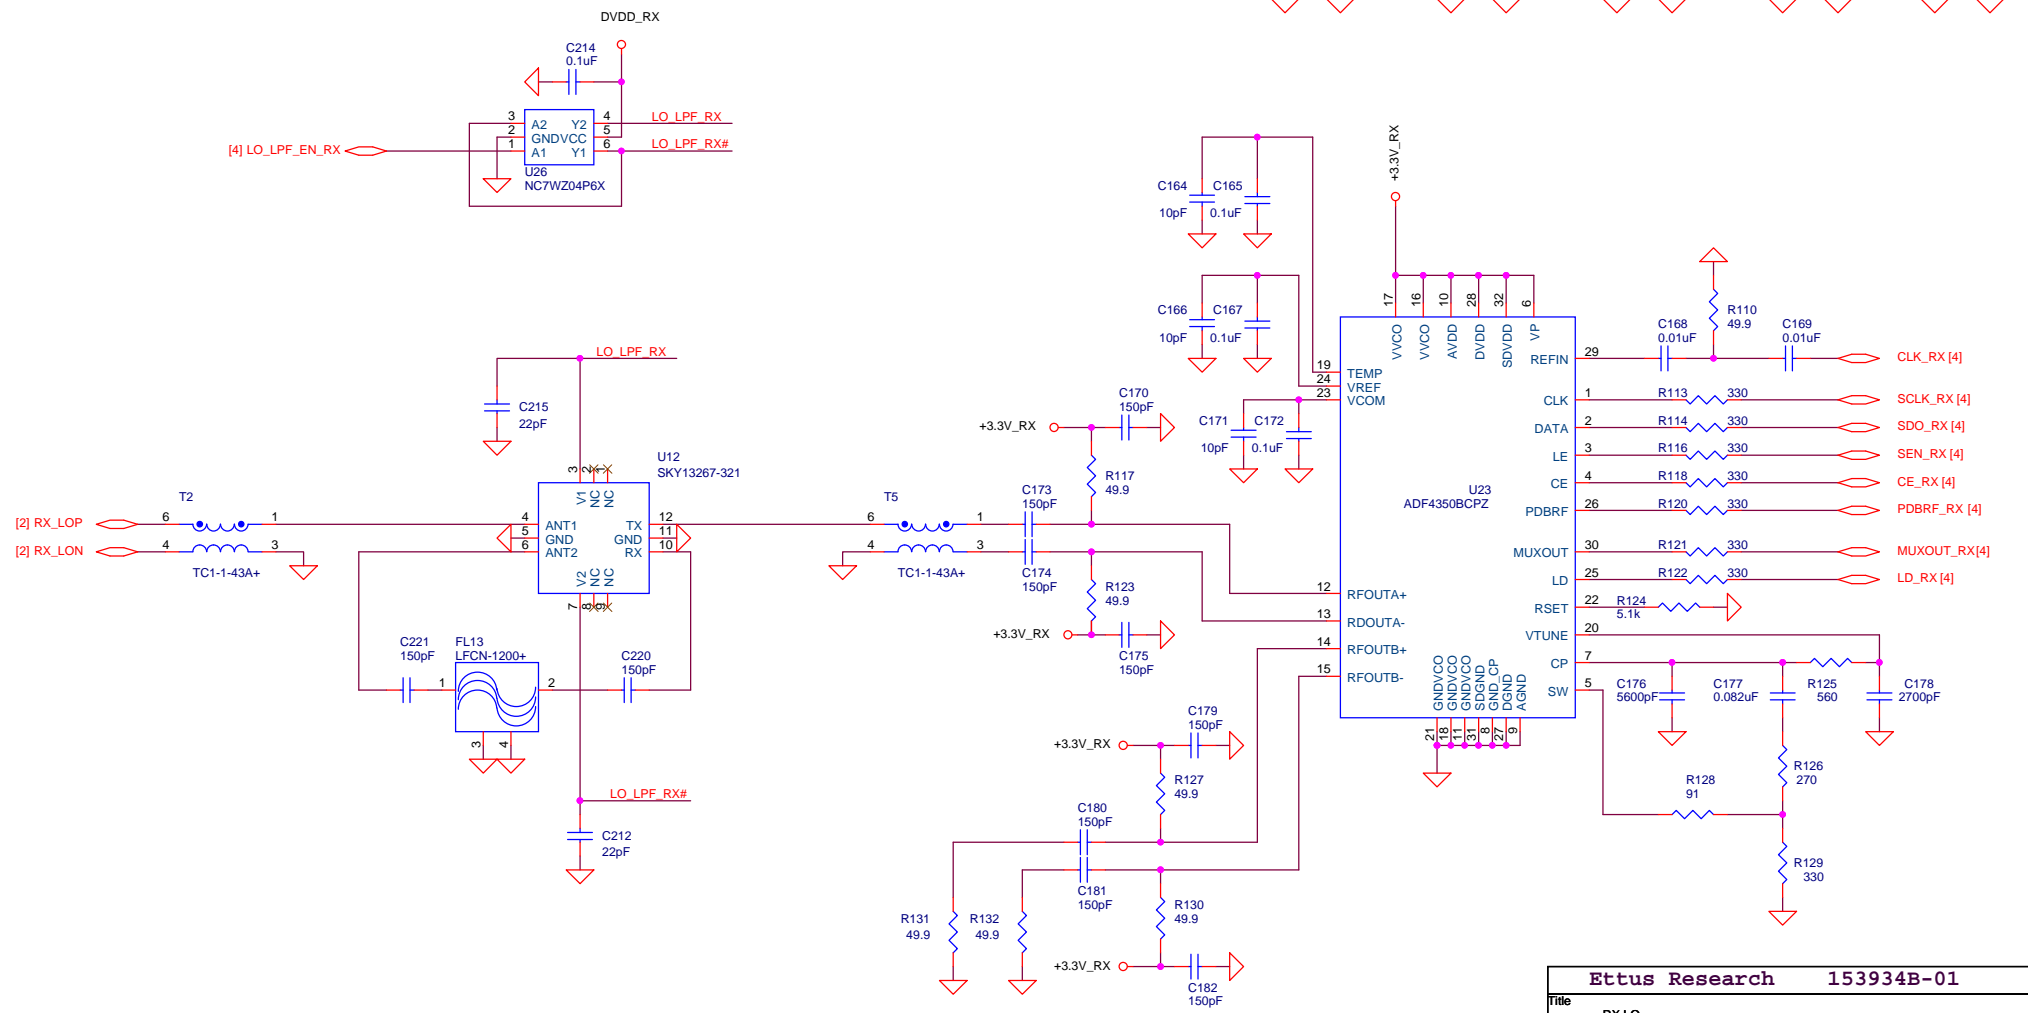

RF FRONTEND

RX ANT

TX/RX ANT

Ettus Research		153934B-01
Title		
RF FRONTEND/PA		
Size	Document Number	Rev
B	SCH, SBX, 400MHZ-4.4GHZ TRANSCEIVER	8
Date:	Monday, December 02, 2013	Sheet 1 of 6

Ettus Research		153934B-01
Title RX		
Size B	Document Number SCH, SBX, 400MHZ-4.4GHZ TRANSCEIVER	Rev 8
Date: Monday, December 02, 2013	Sheet 2	of 6

RX LO

Ettus Research		153934B-01
Title		
RX LO		
Size	Document Number	Rev
B	SCH, SBX, 400MHZ-4.4GHZ TRANSCEIVER	8
Date:	Monday, December 02, 2013	Sheet 3 of 6

Ettus Research		153934B-01
Title RX POWER		
Size B	Document Number SCH, SBX, 400MHZ-4.4GHZ TRANSCEIVER	Rev 8
Date: Monday, December 02, 2013	Sheet 4	of 6

TX LO

Ettus Research		153934B-01
Title TX LO		
Size B	Document Number SCH, SBX, 400MHZ-4.4GHZ TRANSCEIVER	Rev 8
Date: Monday, December 02, 2013	Sheet 6	of 6