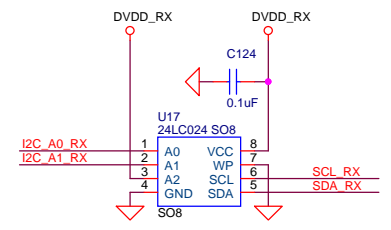

RF FRONTEND

RX ANT

TX/RX ANT

Ettus Research		153934B-01
Title		
RF FRONTEND/PA		
Size	Document Number	Rev
B	SCH, SBX, 400MHZ-4.4GHZ TRANSCEIVER	8
Date:	Monday, December 02, 2013	Sheet 1 of 6

Ettus Research		153934B-01
Title RX		
Size B	Document Number SCH, SBX, 400MHZ-4.4GHZ TRANSCEIVER	Rev 8
Date: Monday, December 02, 2013	Sheet 2	of 6

RX LO

Ettus Research		153934B-01
Title		
RX LO		
Size	Document Number	Rev
B	SCH, SBX, 400MHZ-4.4GHZ TRANSCEIVER	8
Date:	Monday, December 02, 2013	Sheet 3 of 6

Ettus Research		153934B-01
Title RX POWER		
Size B	Document Number SCH, SBX, 400MHZ-4.4GHZ TRANSCEIVER	Rev 8
Date: Monday, December 02, 2013	Sheet 4	of 6

TX LO

Ettus Research		153934B-01
Title TX LO		
Size B	Document Number SCH, SBX, 400MHZ-4.4GHZ TRANSCEIVER	Rev 8
Date: Monday, December 02, 2013	Sheet 6	of 6