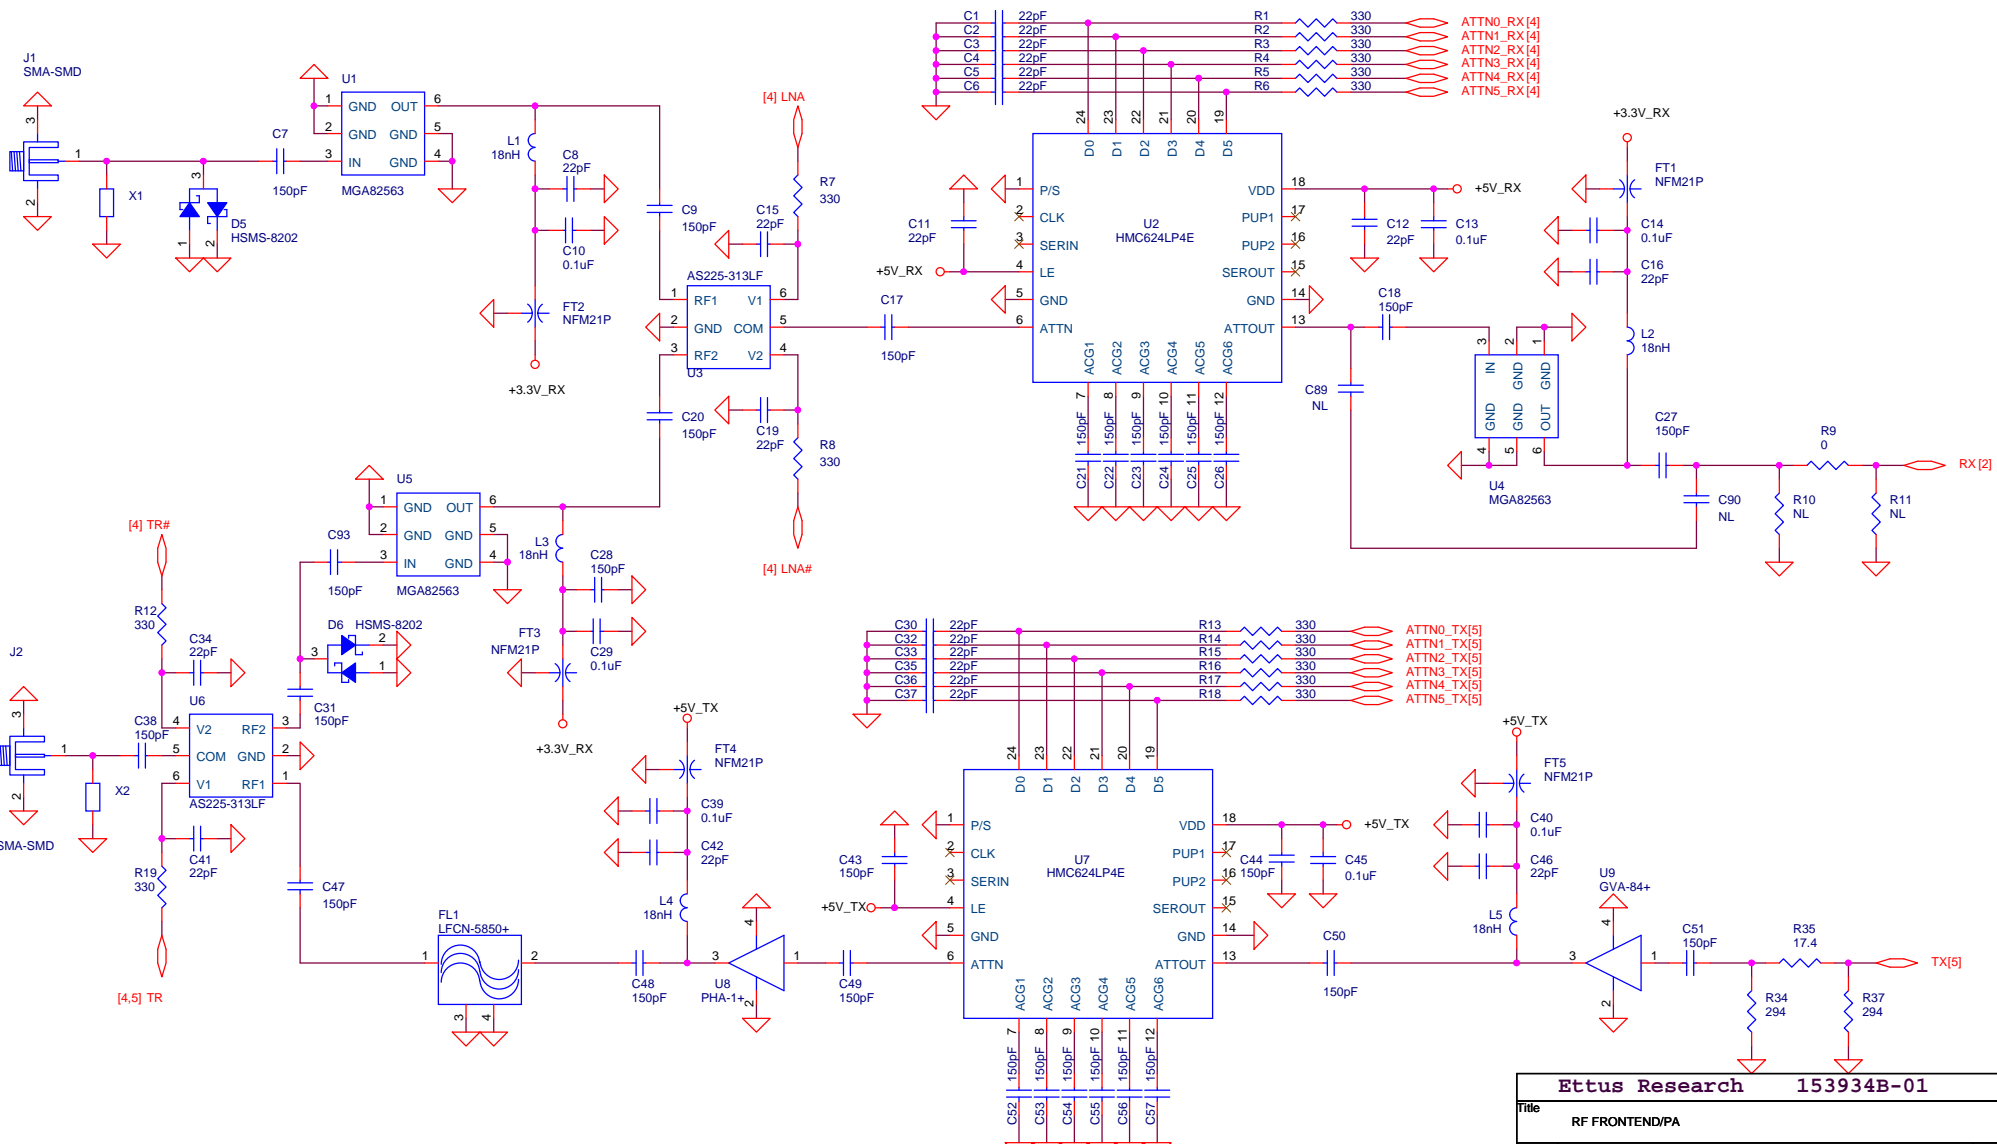

RF FRONTEND

RX ANT

TX/RX ANT

Ettus Research		153934B-01
Title		
RF FRONTEND/PA		
Size	Document Number	Rev
B	SCH, SBX, 400MHZ-4.4GHZ TRANSCEIVER	8
Date:	Monday, December 02, 2013	Sheet 1 of 6

Ettus Research		153934B-01
Title RX		
Size B	Document Number SCH, SBX, 400MHZ-4.4GHZ TRANSCEIVER	Rev 8
Date: Monday, December 02, 2013	Sheet 2	of 6

RX LO

Ettus Research		153934B-01
Title		
RX LO		
Size	Document Number	Rev
B	SCH, SBX, 400MHZ-4.4GHZ TRANSCEIVER	8
Date:	Monday, December 02, 2013	Sheet 3 of 6

Ettus Research		153934B-01
Title RX POWER		
Size B	Document Number SCH, SBX, 400MHZ-4.4GHZ TRANSCEIVER	Rev 8
Date: Monday, December 02, 2013	Sheet 4	of 6

TX LO

Ettus Research		153934B-01
Title TX LO		
Size B	Document Number SCH, SBX, 400MHZ-4.4GHZ TRANSCEIVER	Rev 8
Date: Monday, December 02, 2013	Sheet 6	of 6