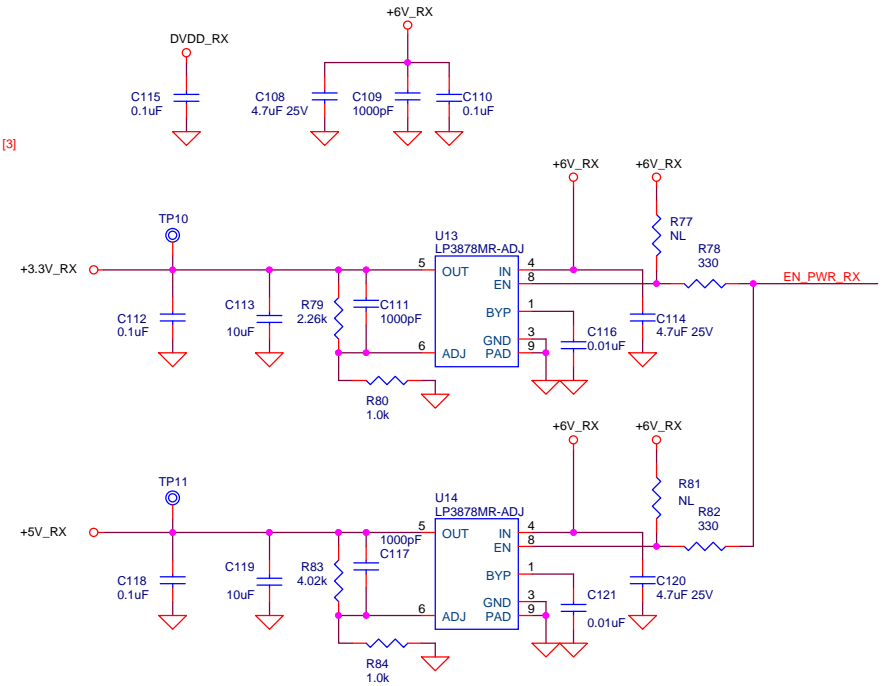

RF FRONTEND

RX ANT

TX/RX ANT

Ettus Research		153934B-01
Title		
RF FRONTEND/PA		
Size	Document Number	Rev
B	SCH, SBX, 400MHZ-4.4GHZ TRANSCEIVER	8
Date:	Monday, December 02, 2013	Sheet 1 of 6

Ettus Research		153934B-01
Title RX		
Size B	Document Number SCH, SBX, 400MHZ-4.4GHZ TRANSCEIVER	Rev 8
Date: Monday, December 02, 2013	Sheet 2	of 6

RX LO

Ettus Research		153934B-01
Title		
RX LO		
Size	Document Number	Rev
B	SCH, SBX, 400MHZ-4.4GHZ TRANSCEIVER	8
Date:	Monday, December 02, 2013	Sheet 3 of 6

Ettus Research		153934B-01
Title RX POWER		
Size B	Document Number SCH, SBX, 400MHZ-4.4GHZ TRANSCEIVER	Rev 8
Date: Monday, December 02, 2013	Sheet 4	of 6

TX LO

Ettus Research		153934B-01
Title TX LO		
Size B	Document Number SCH, SBX, 400MHZ-4.4GHZ TRANSCEIVER	Rev 8
Date: Monday, December 02, 2013	Sheet 6	of 6