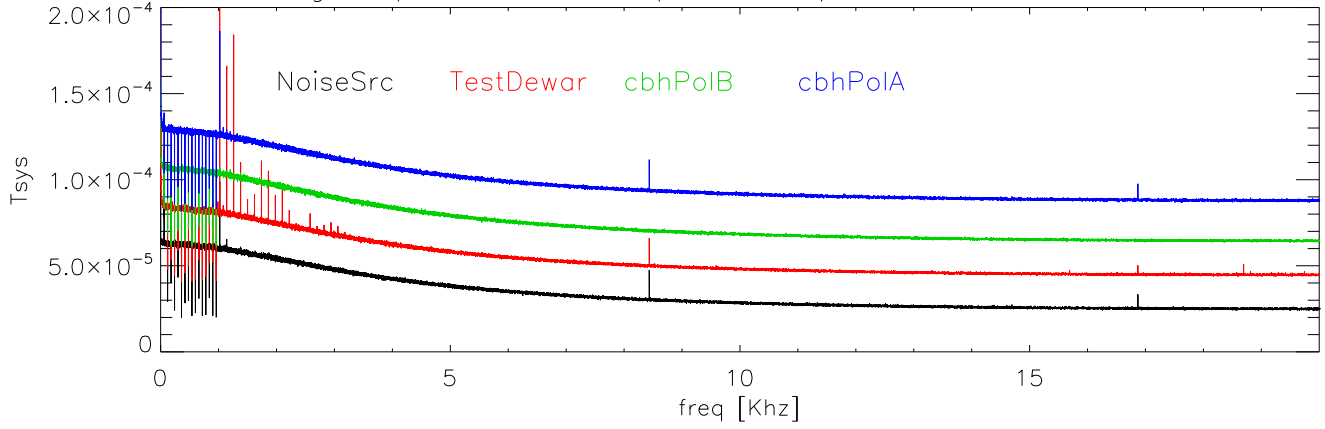

01aug06 spectrum of total power samples. 1Hz resolution 60hzFilt

blowup 1 Hz resolution

blowup 1 Hz resolution (flag 60 Hz)

blowup .06 Hz resolution (flag 1.2Hz)