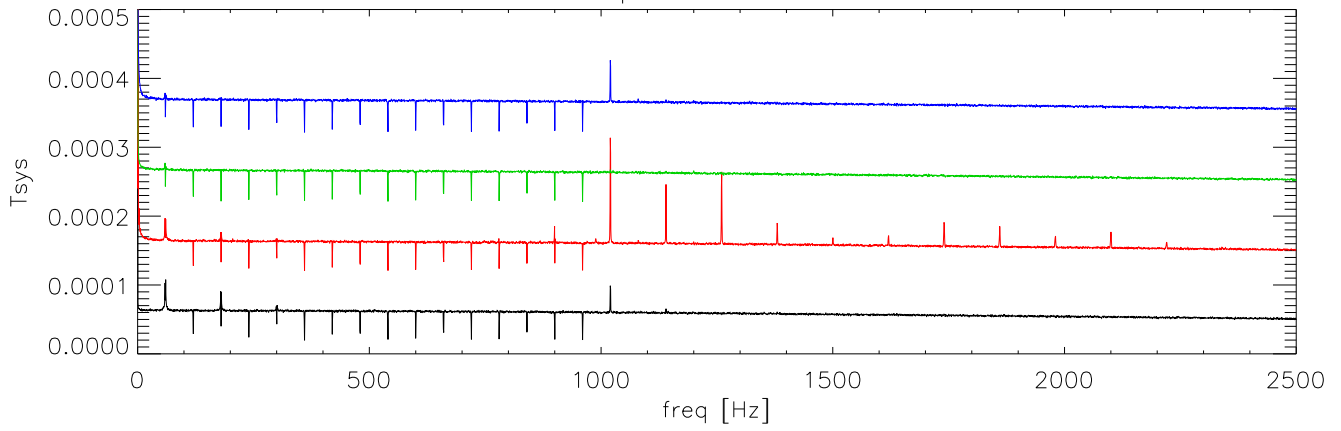

01aug06 spectrum of total power samples. 1Hz resolution 60hzFilt

blowup 1 Hz resolution

blowup 1 Hz resolution (flag 60 Hz)

blowup .06 Hz resolution (flag 1.2Hz)