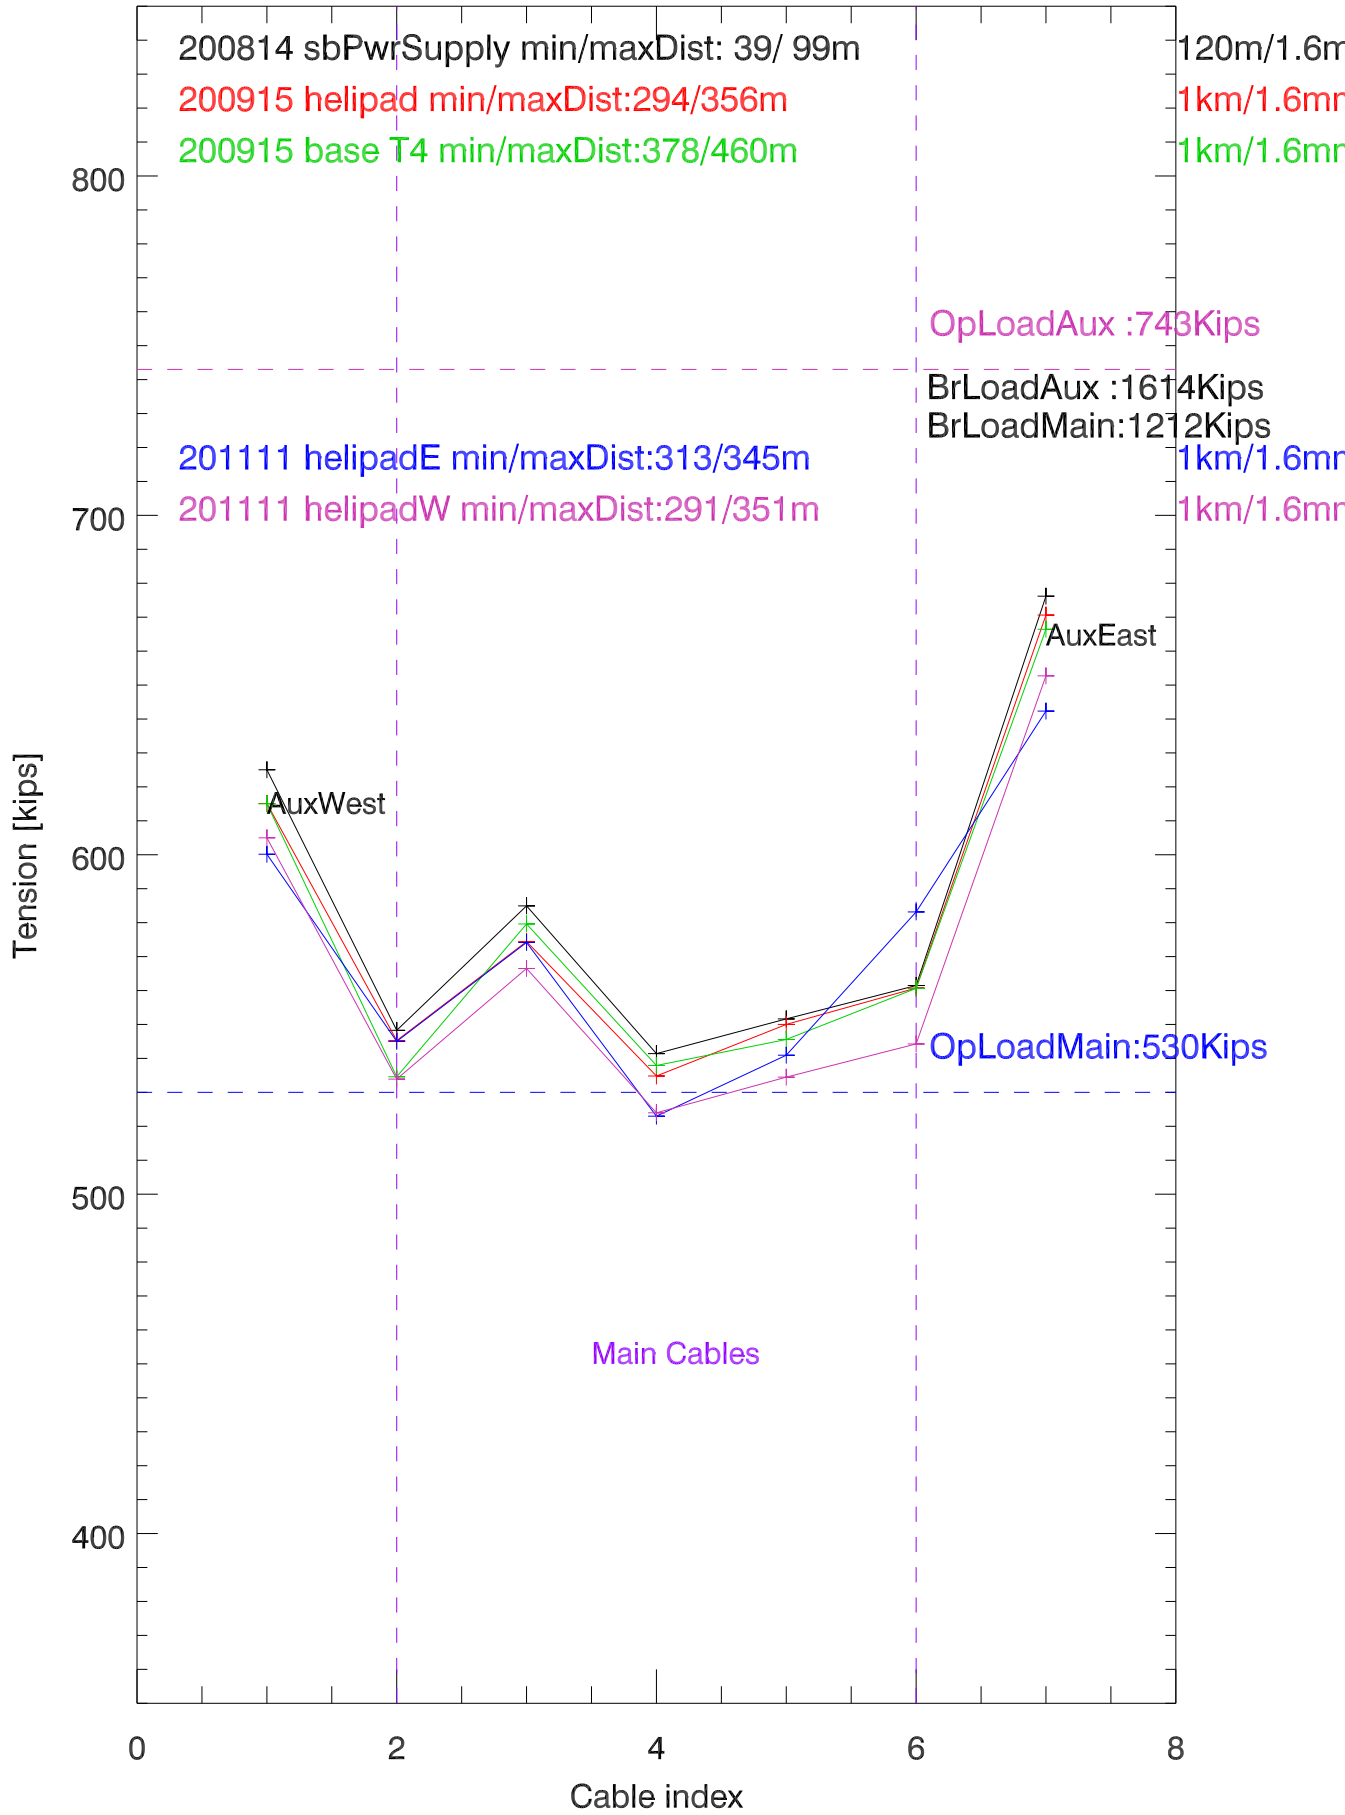

sept2020 Backstay cable tensions. Tower 12

P50 rng/res

sept2020 Backstay cable tensions. Tower 4

P50 rng/res

sept2020 Backstay cable tensions. Tower 8

P50 rng/res