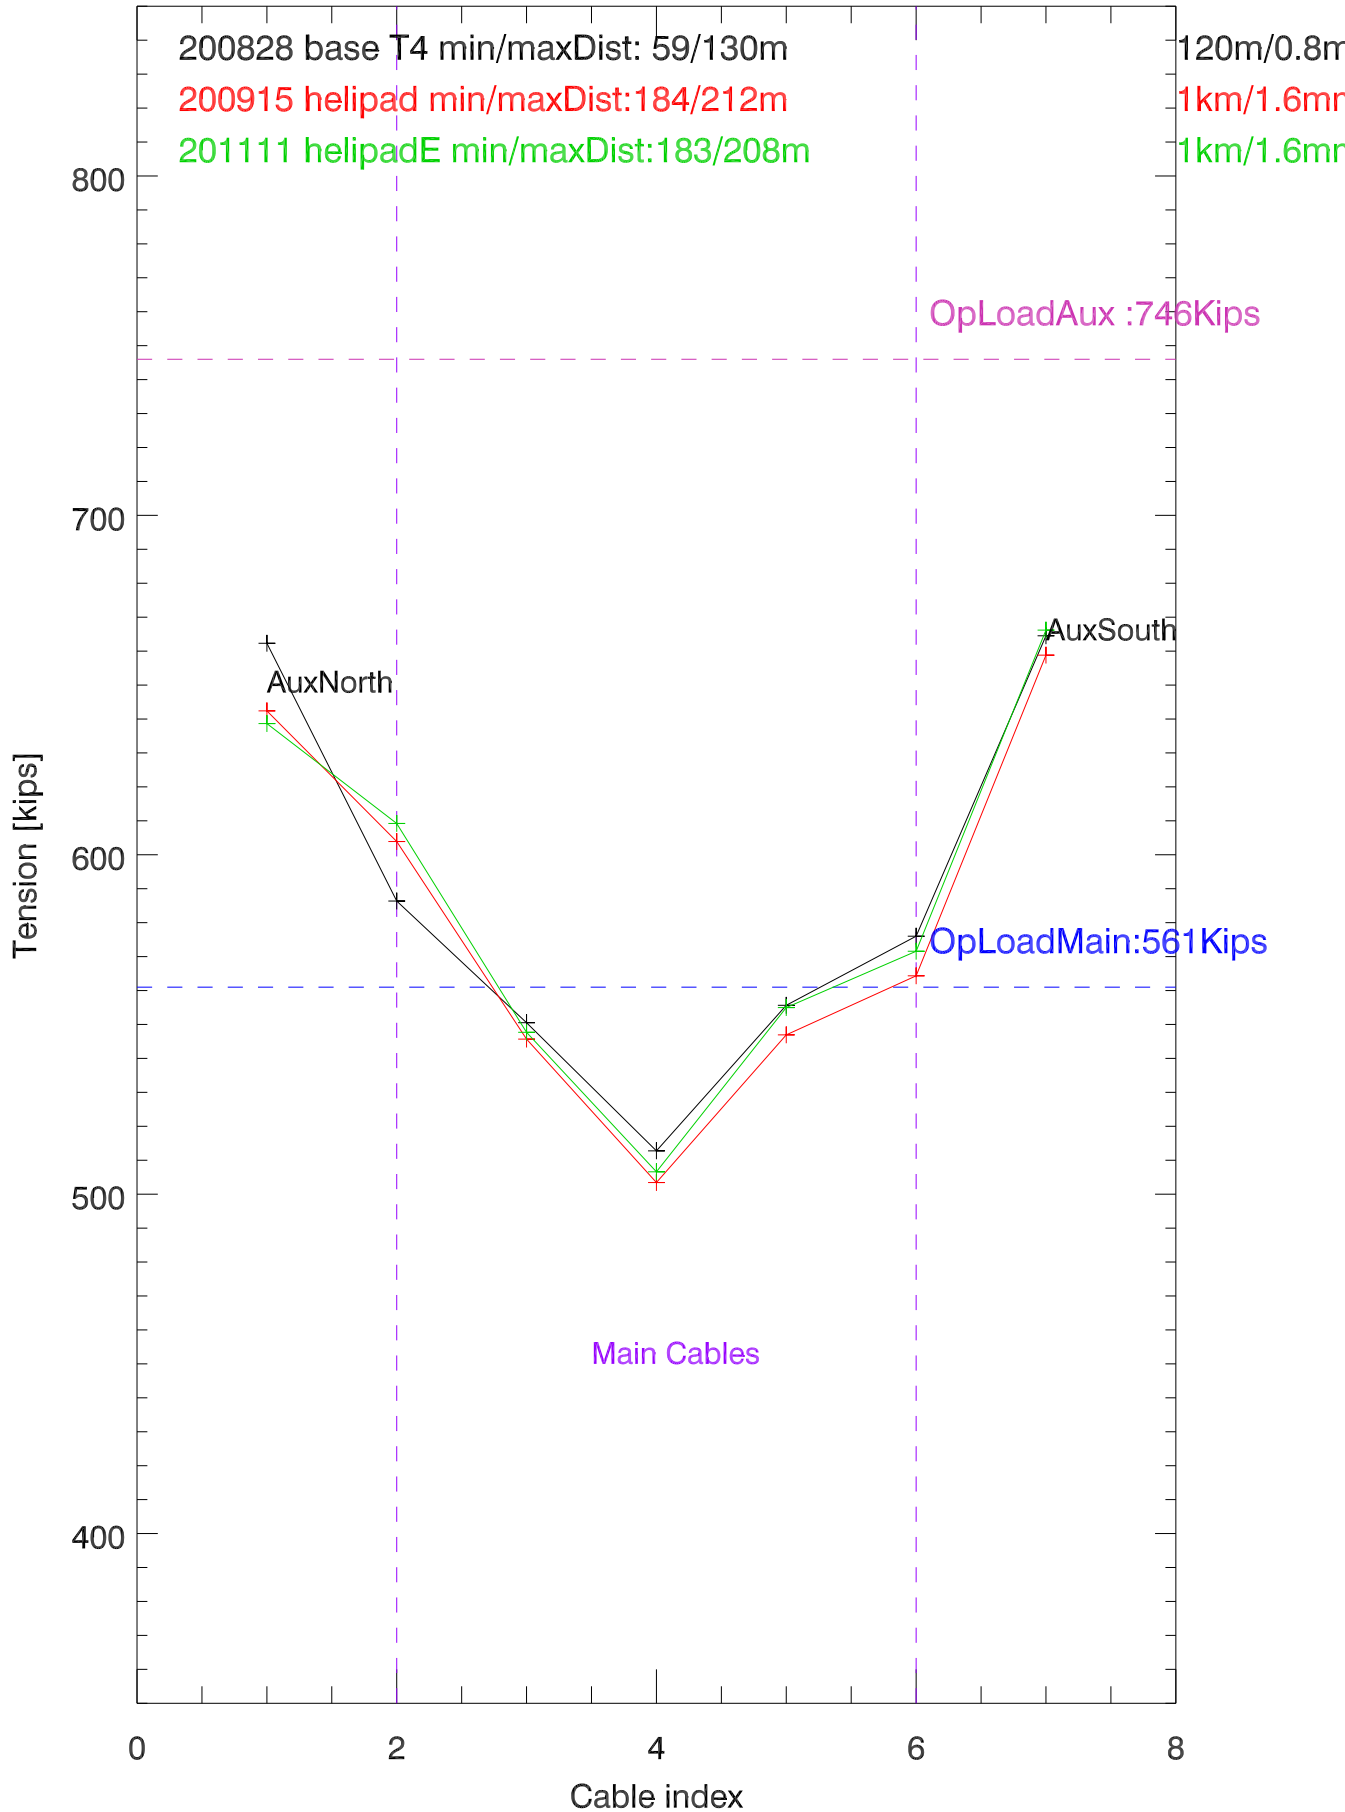

sept2020 Backstay cable tensions. Tower 12

P50 rng/res

sept2020 Backstay cable tensions. Tower 4

P50 rng/res

sept2020 Backstay cable tensions. Tower 8

P50 rng/res