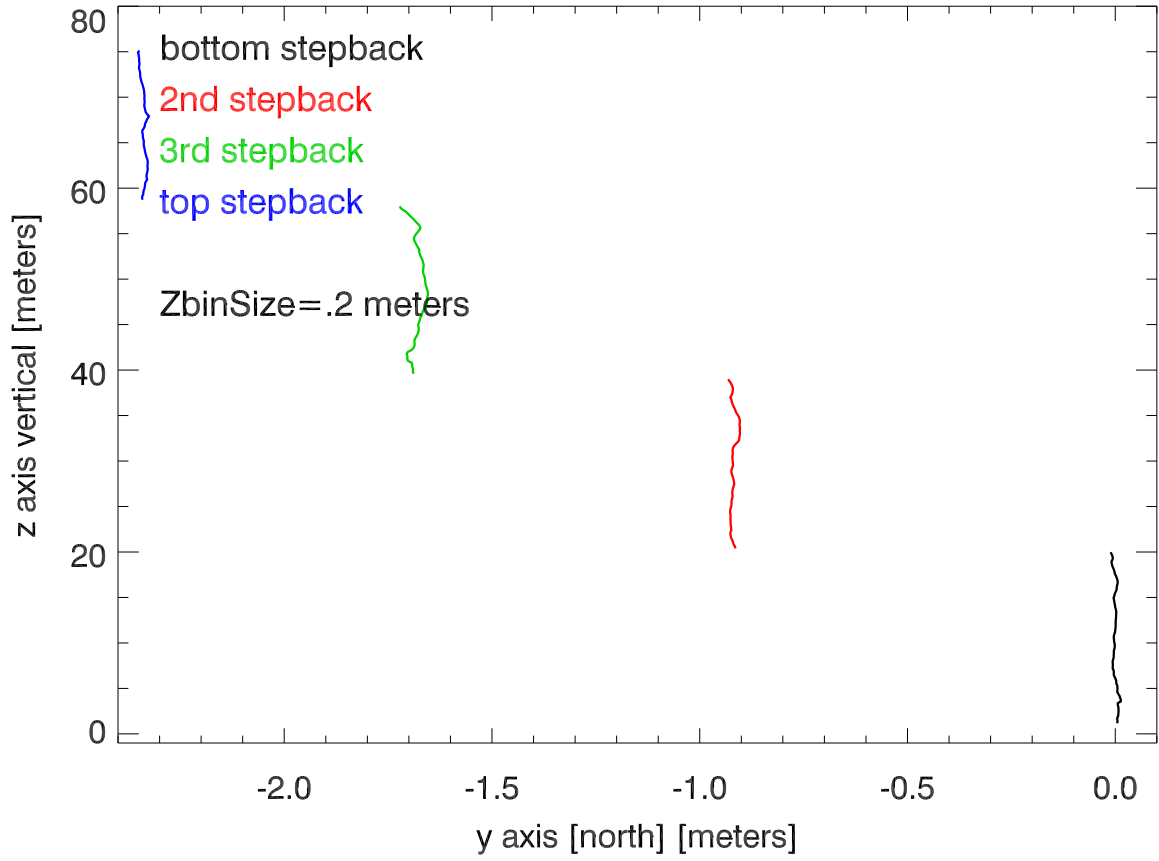

24nov20 T12 North looking faces rotation angle (preCollapse).

24nov20 T12 north face. Avg Y motion vs height

remove mean y value from each stepback