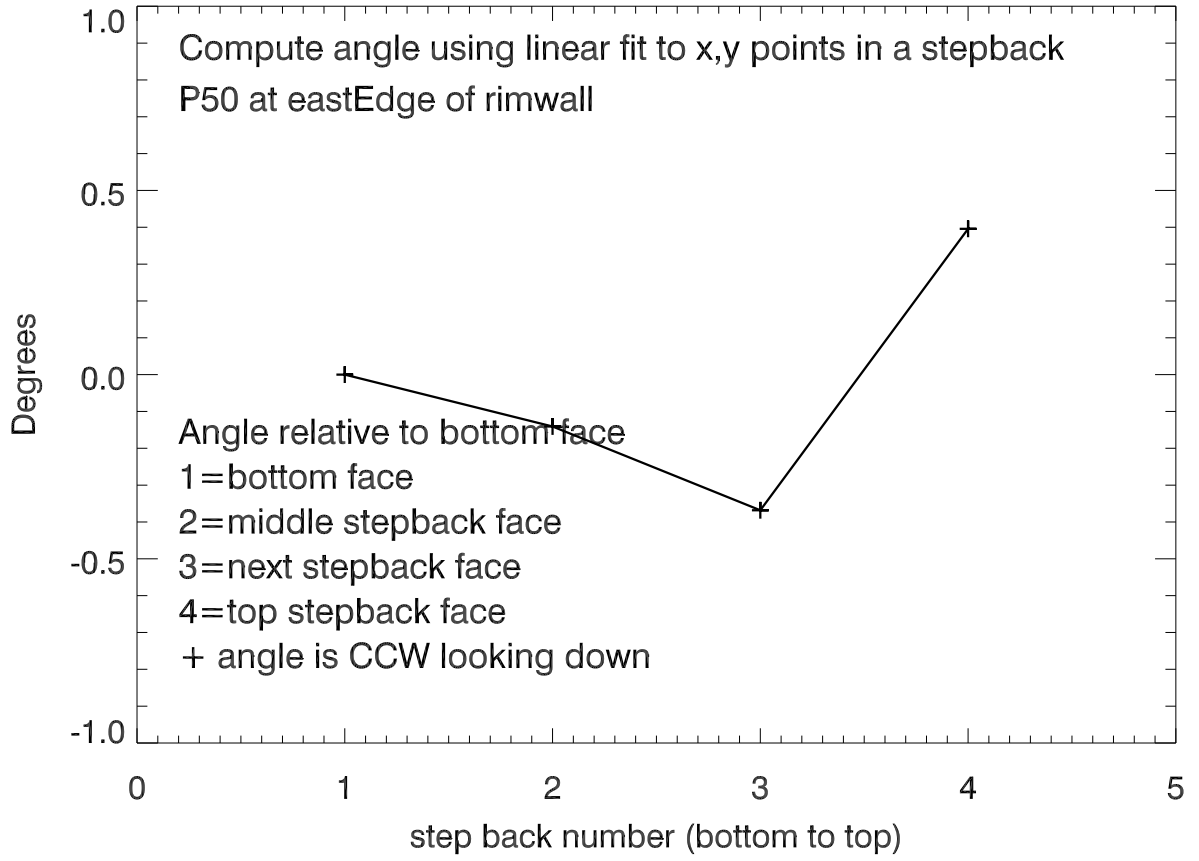

24nov20 T12 North looking faces rotation angle (preCollapse).

24nov20 T12 north face. Avg Y motion vs height

remove mean y value from each stepback