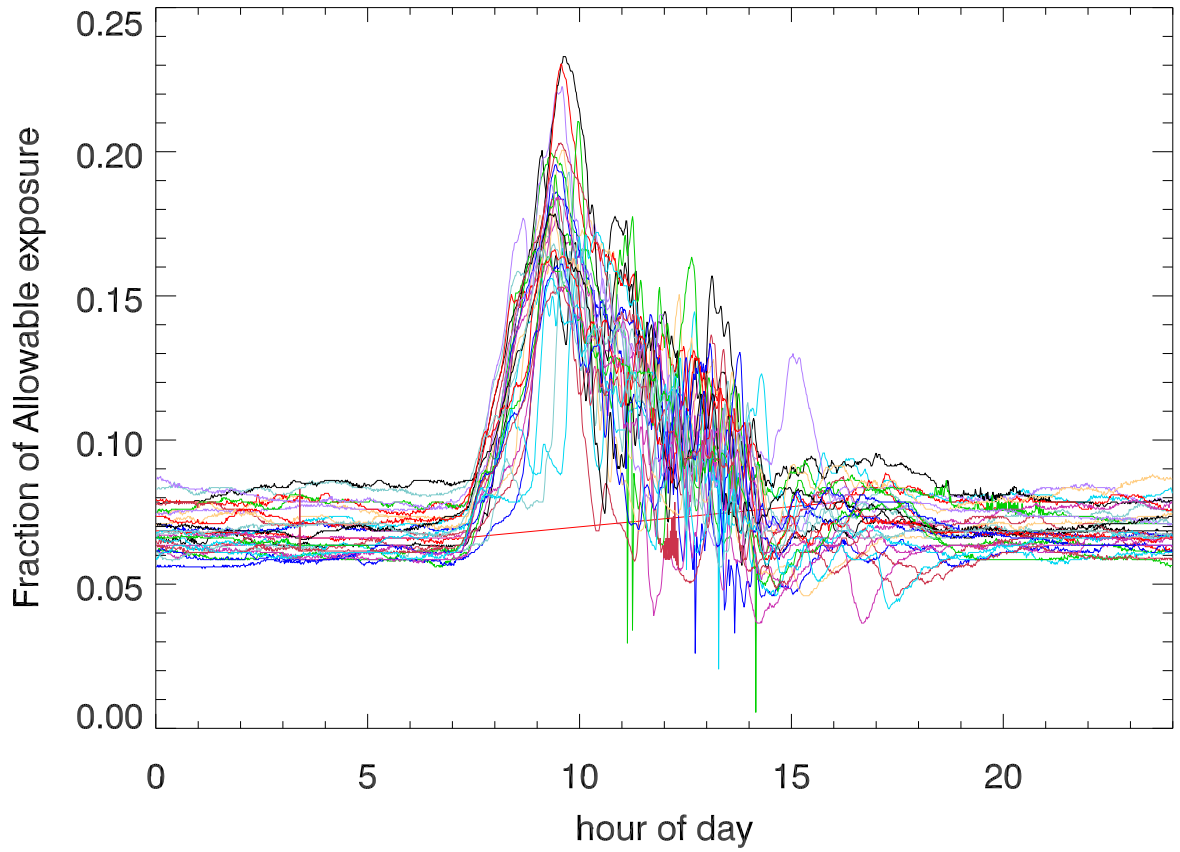

RF monitor visitor center. feb09 overplotted

Each day plotted with an offset