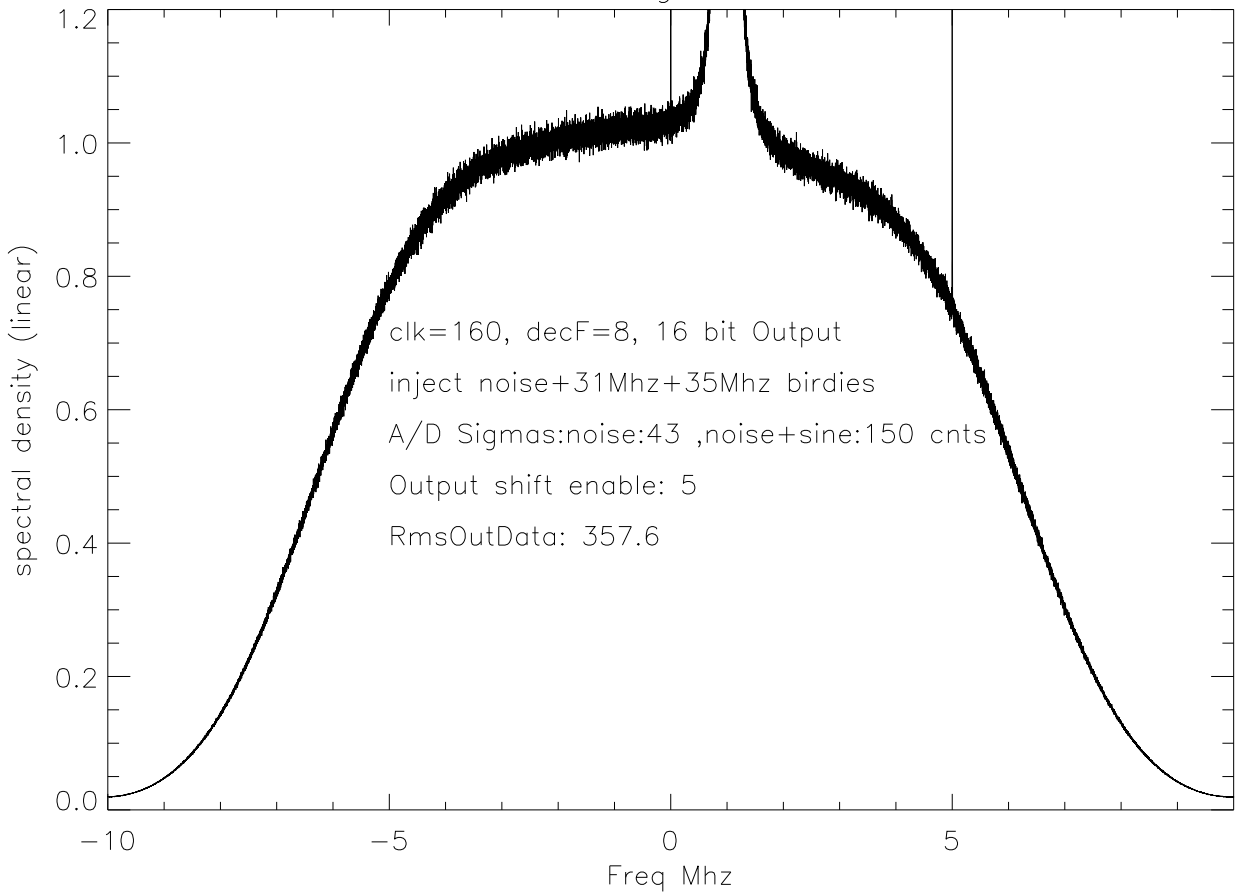

06mar08. 32K xform avg: 13.11 secs linear scale

db scale

06mar08. 32K xform avg: 13.11 secs linear scale

db scale