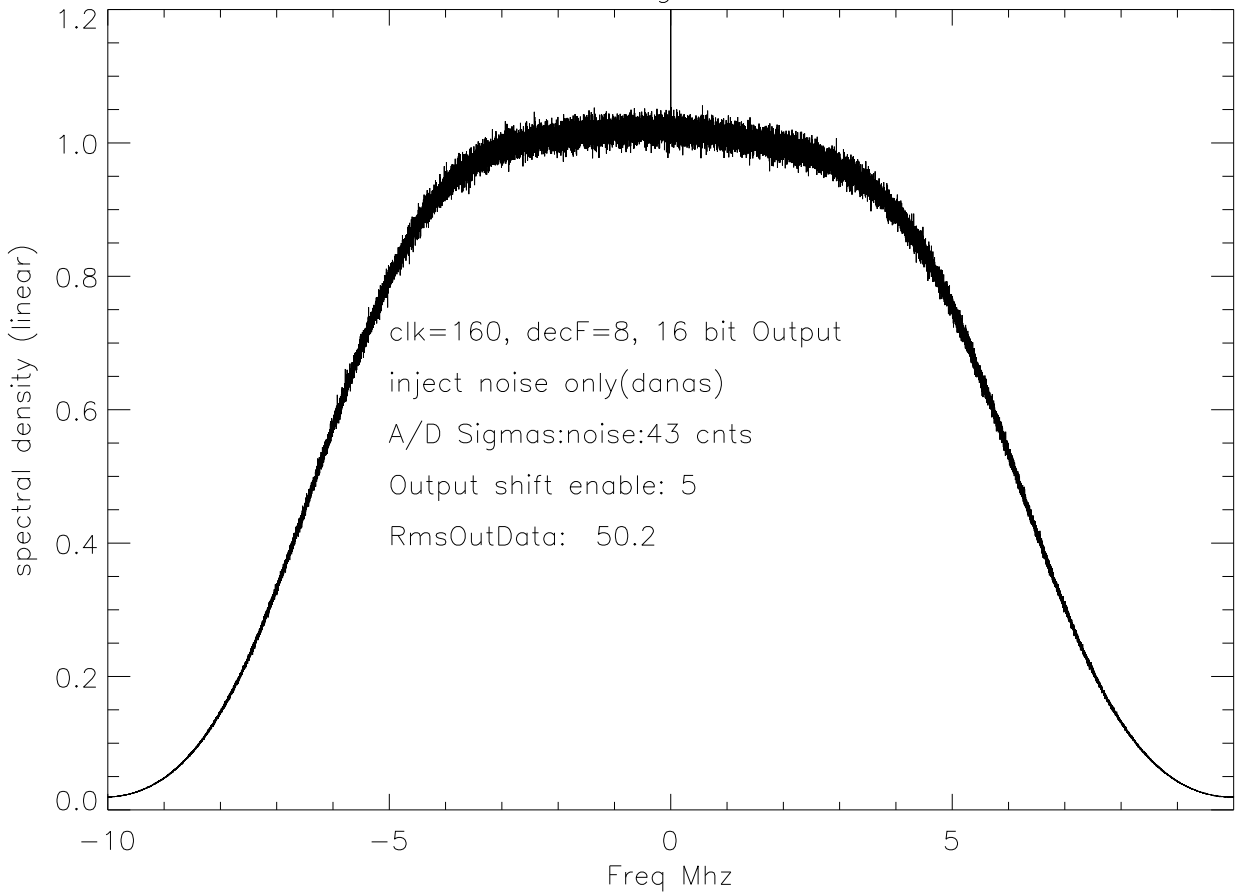

06mar08. 32K xform avg: 13.11 secs linear scale

db scale

06mar08. 32K xform avg: 13.11 secs linear scale

db scale