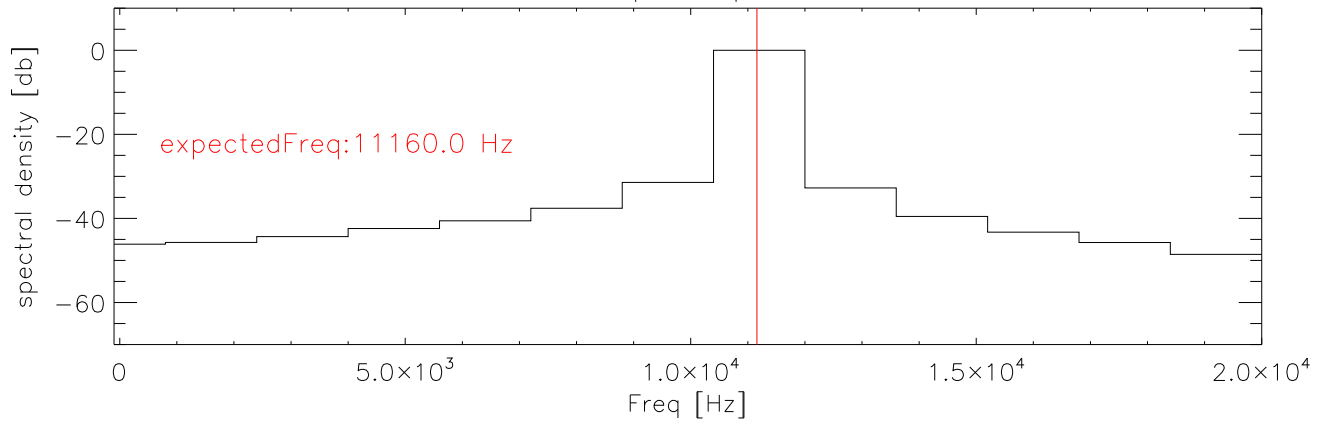

05aug11 Rdev spectra of SineWave (11160 Hz):Tx samples 1 ipp

Rdev spectra Data samples 1 ipp

Blowup Tx spectra

Blowup Data spectra