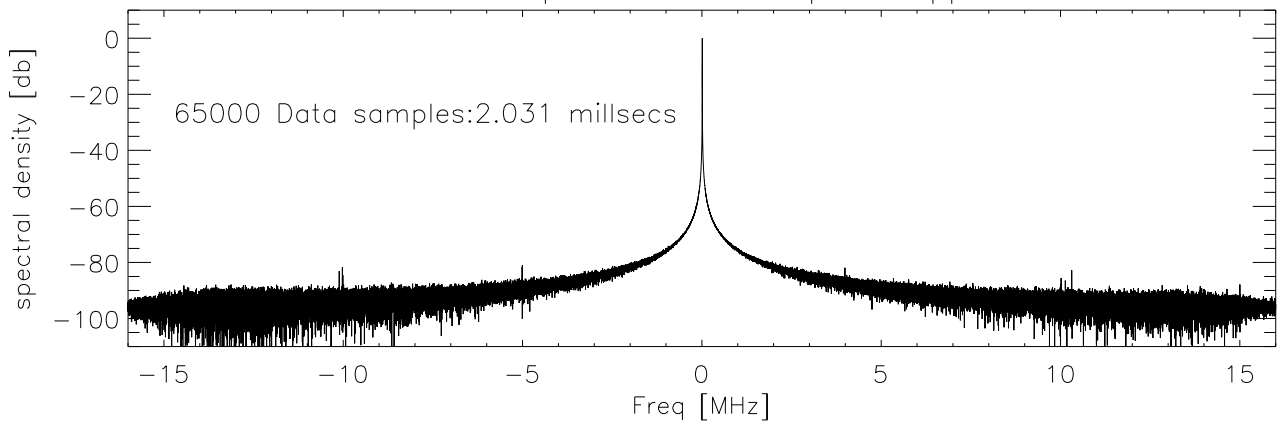

05aug11 Rdev spectra of SineWave (11160 Hz):Tx samples 1 ipp

Rdev spectra Data samples 1 ipp

Blowup Tx spectra

Blowup Data spectra