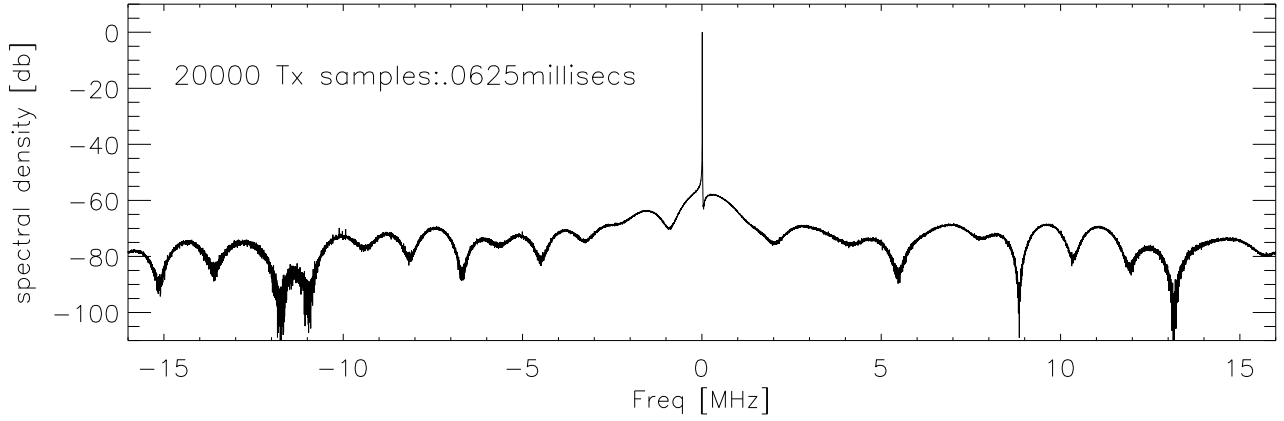

05aug11 Rdev spectra of SineWave (11160 Hz):Tx samples 1 ipp

Rdev spectra Data samples 1 ipp

Blowup Tx spectra

Blowup Data spectra