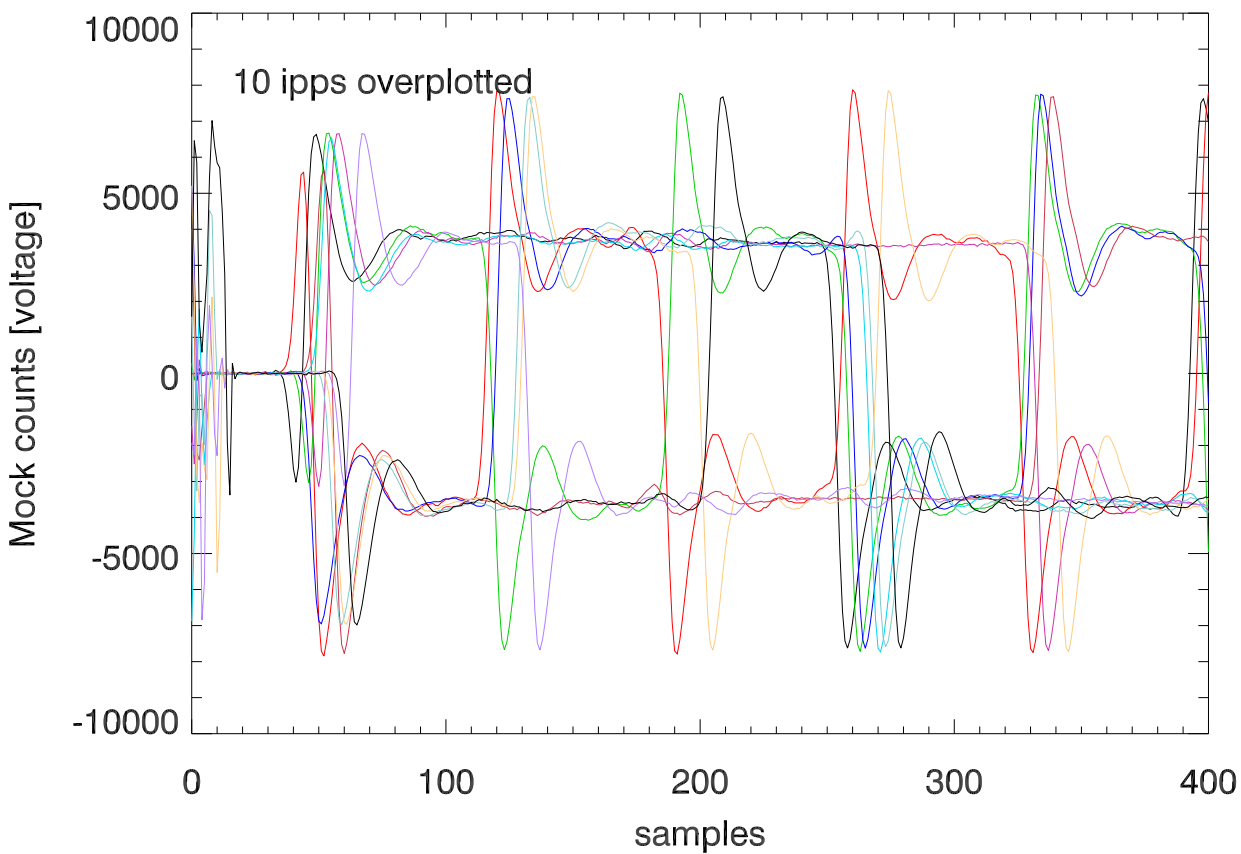

08nov13 rdev clpTest. Start Tx pulse. I voltages

Start Tx pulse. overplot 100 ipps (with display offset)