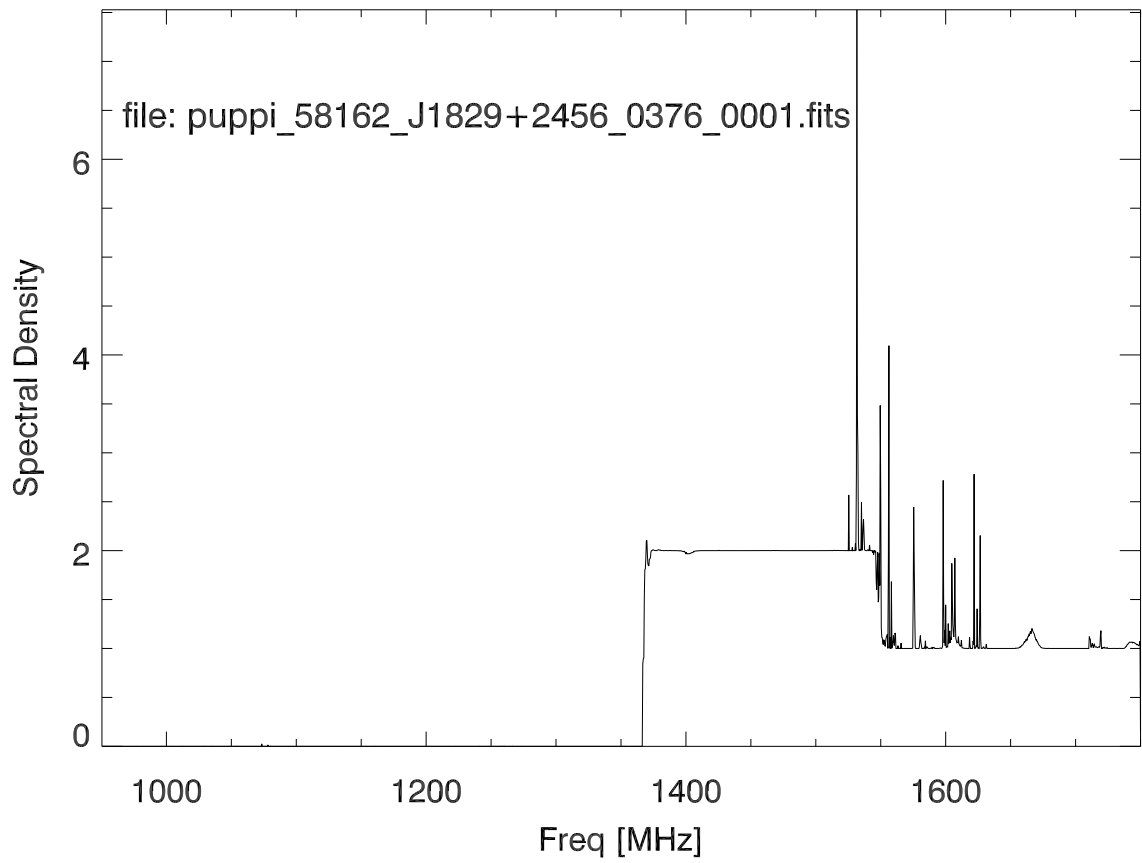

13feb18 lbw. puppi,vlbi test. Average 4secs of data (1 row)

Plot 1 1.024 millisecond spectra