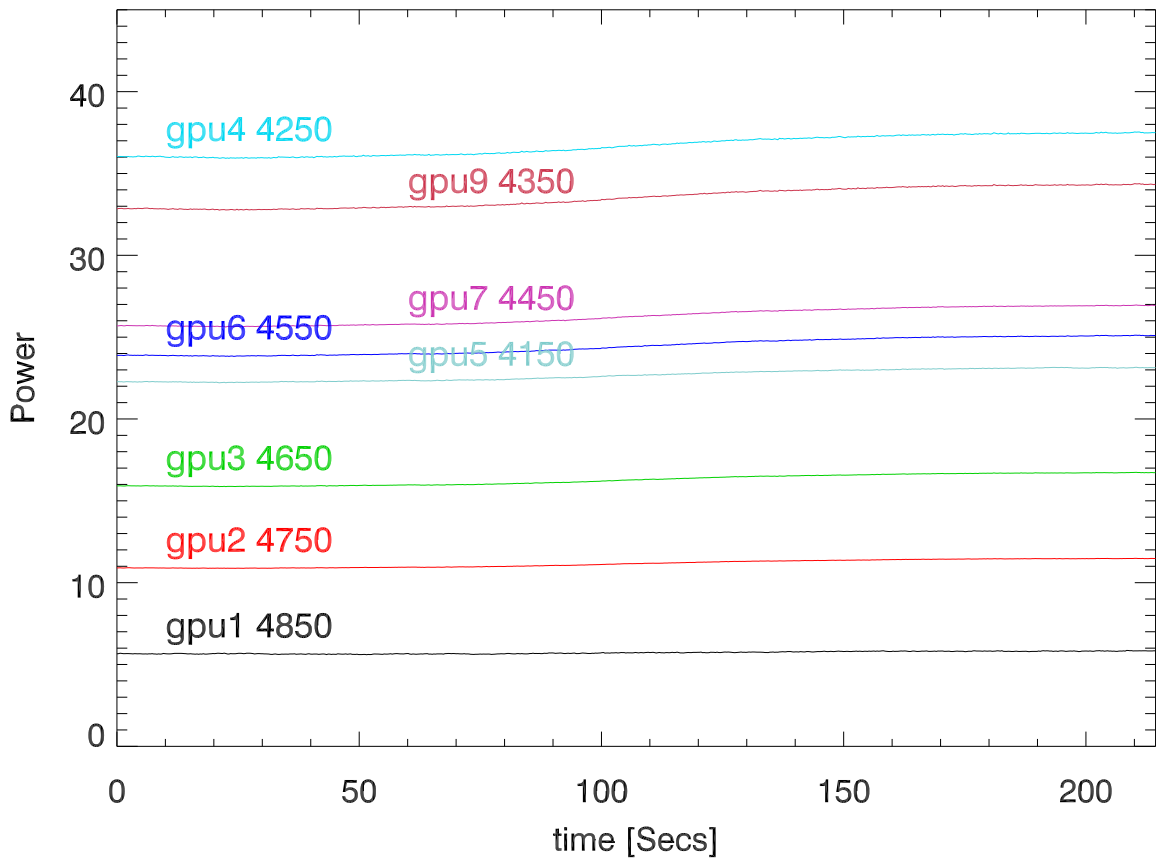

180430 P3054 Cband totalPwr vs Time (by gpu). (PoIA)

Cband totalPwr vs Time (by gpu). (PoIB)

180430 cband Normalize gpuPwr vs time. PoIA

PoIB