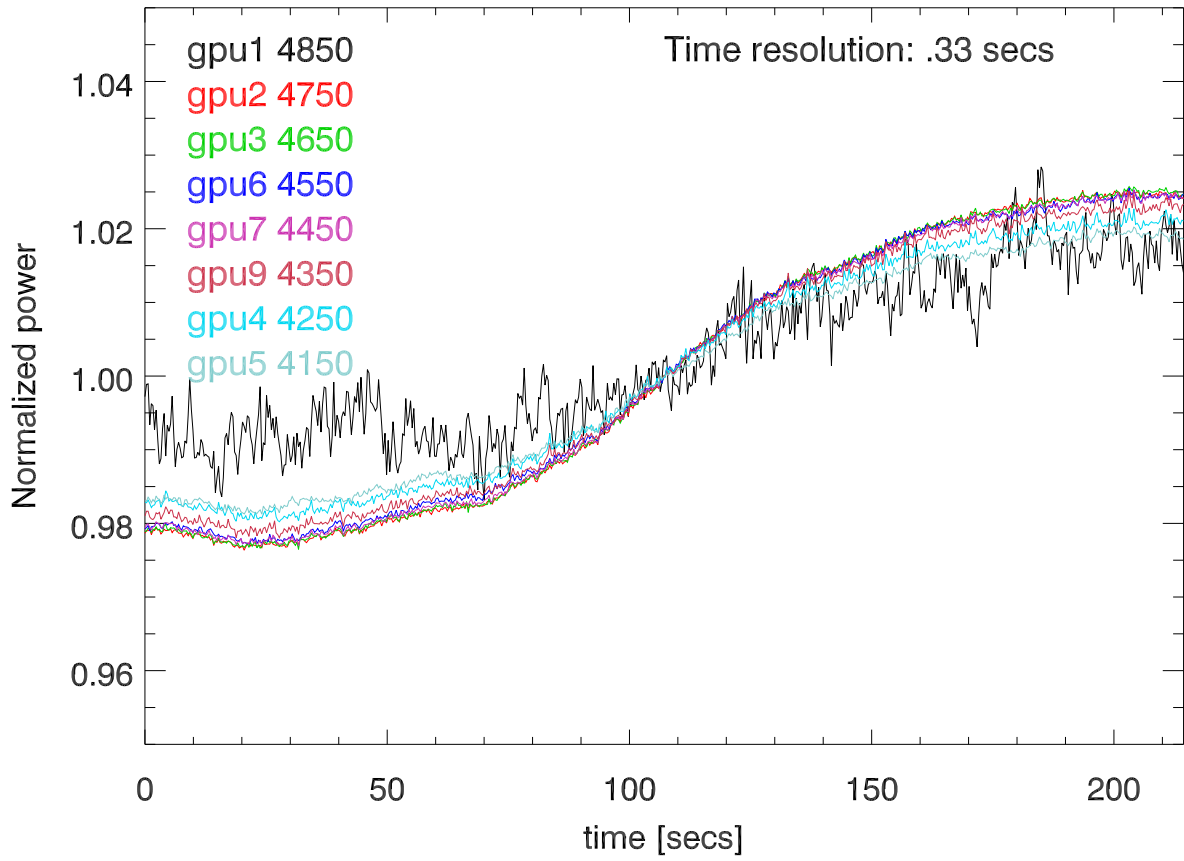

180430 P3054 Cband totalPwr vs Time (by gpu). (PoIA)

Cband totalPwr vs Time (by gpu). (PoIB)

180430 cband Normalize gpuPwr vs time. PoIA

PoIB