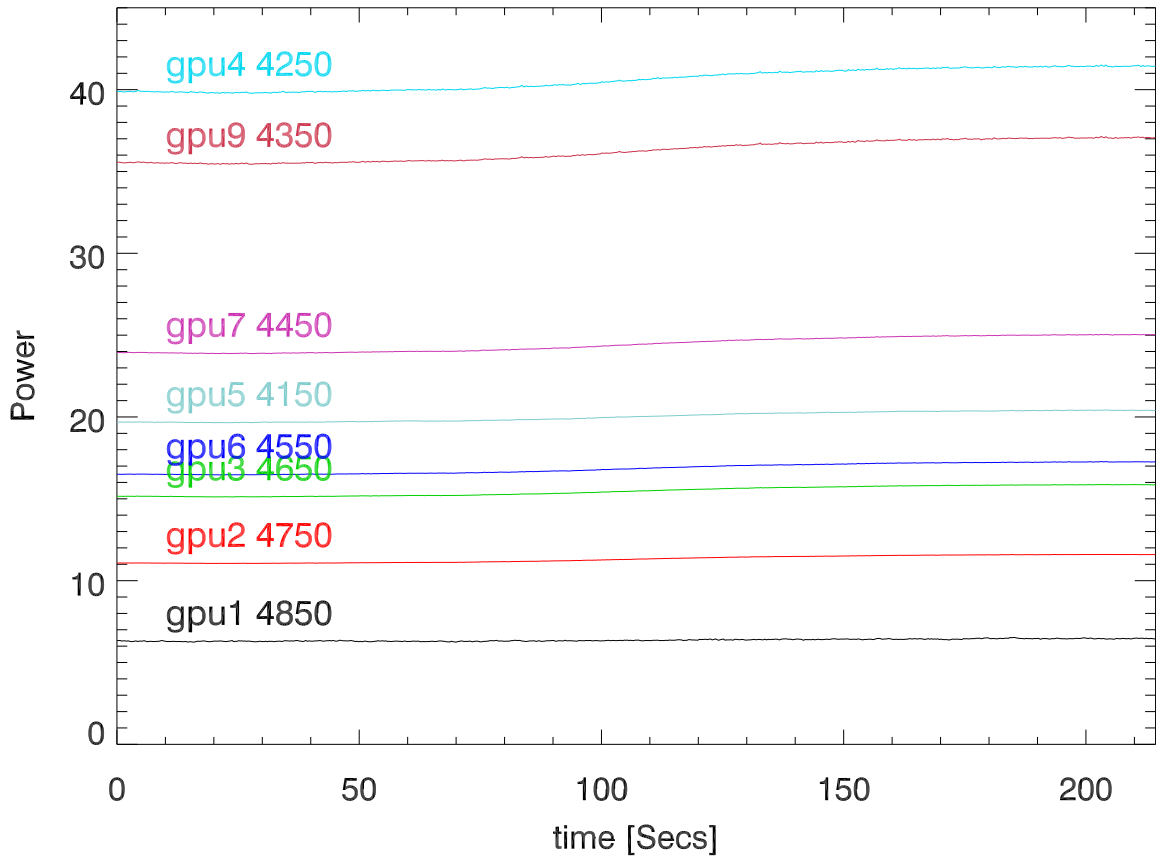

180430 P3054 Cband totalPwr vs Time (by gpu). (PoIA)

Cband totalPwr vs Time (by gpu). (PoIB)

180430 cband Normalize gpuPwr vs time. PoIA

PoIB