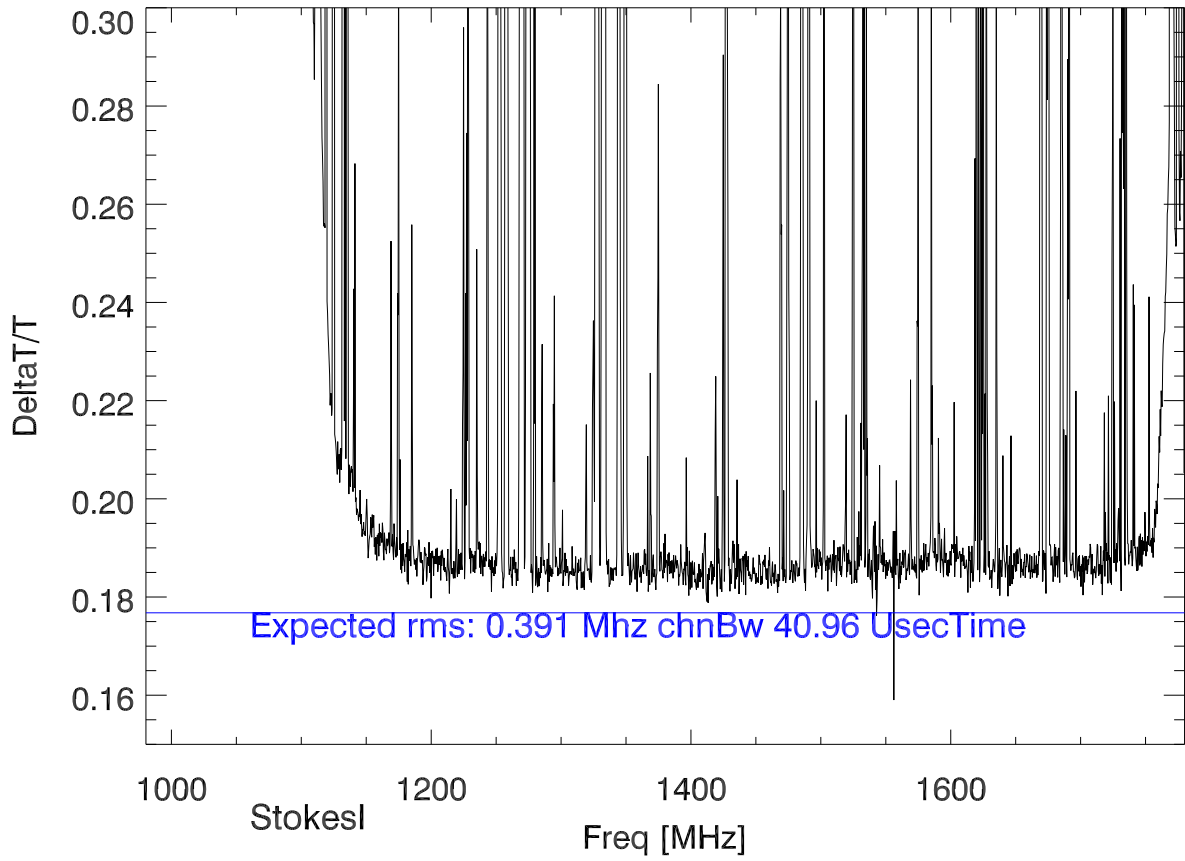

180503 p2789 lbw rms/Tsys by channel for 1 row

file:puppi\_58241\_J1930+24\_0671\_0001.fits  
: 1st row