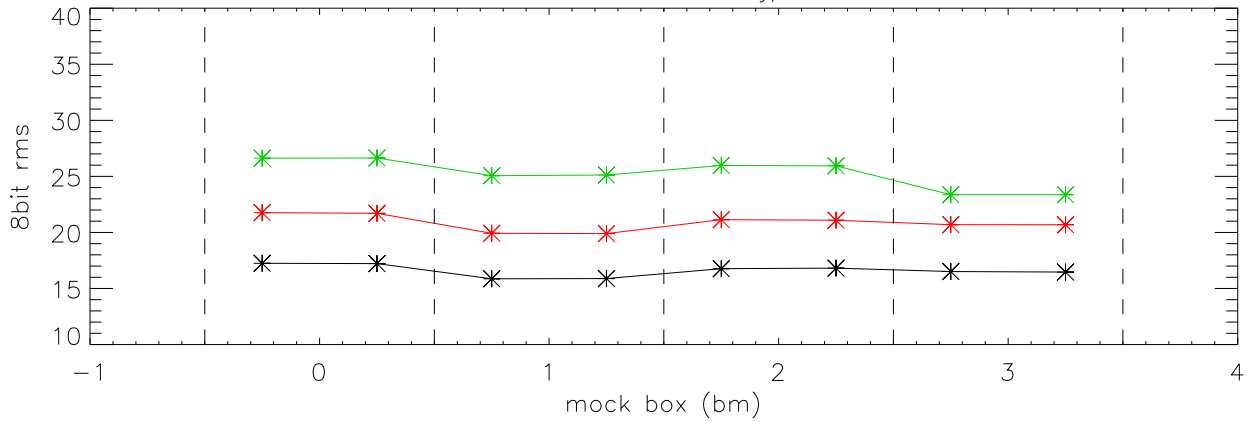

327 mock 8 bit timeDomain rms vs adjpwr value. bms 0..3 PoIA

327 mock 8 bit timeDomain rms vs adjpwr value. bms 0..3 PoIB

lbw mock 8 bit timeDomain rms vs adjpwr value. bms 0..3 "PoIA

lbw mock 8 bit timeDomain rms vs adjpwr value. bms 0..3 "PoIB