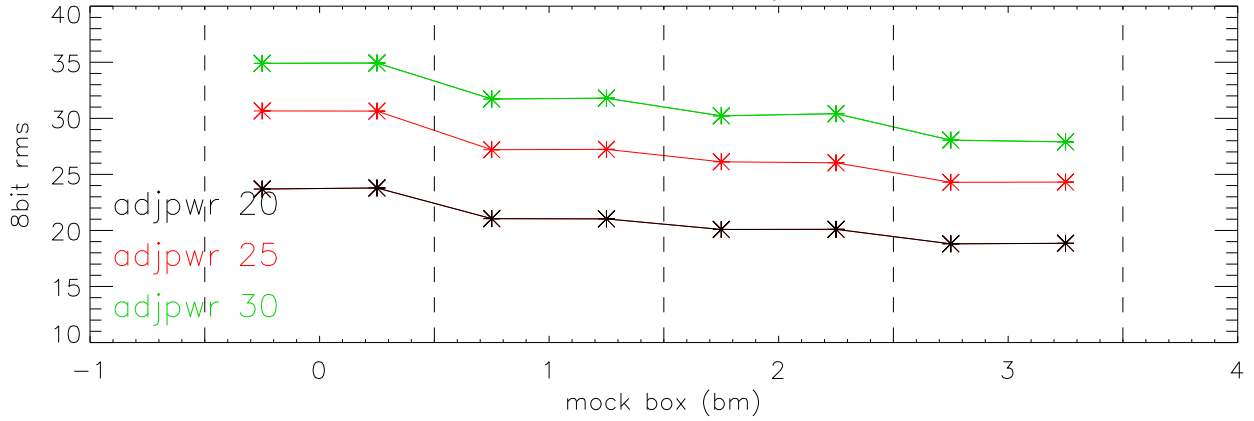

327 mock 8 bit timeDomain rms vs adjpwr value. bms 0..3 PoIA

327 mock 8 bit timeDomain rms vs adjpwr value. bms 0..3 PoIB

lbw mock 8 bit timeDomain rms vs adjpwr value. bms 0..3 "PoIA

lbw mock 8 bit timeDomain rms vs adjpwr value. bms 0..3 "PoIB