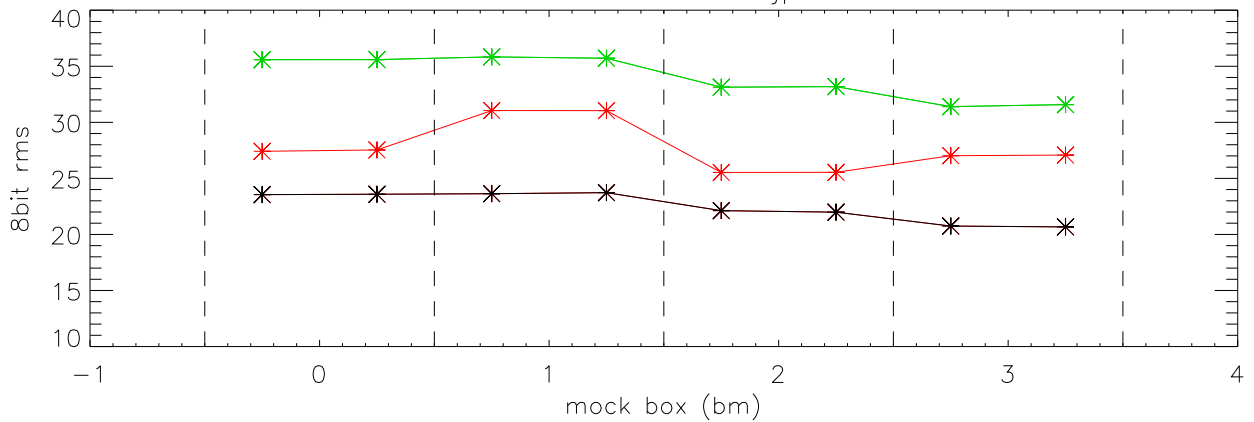

327 mock 8 bit timeDomain rms vs adjpwr value. bms 0..3 PoIA

327 mock 8 bit timeDomain rms vs adjpwr value. bms 0..3 PoIB

lbw mock 8 bit timeDomain rms vs adjpwr value. bms 0..3 "PoIA

lbw mock 8 bit timeDomain rms vs adjpwr value. bms 0..3 "PoIB