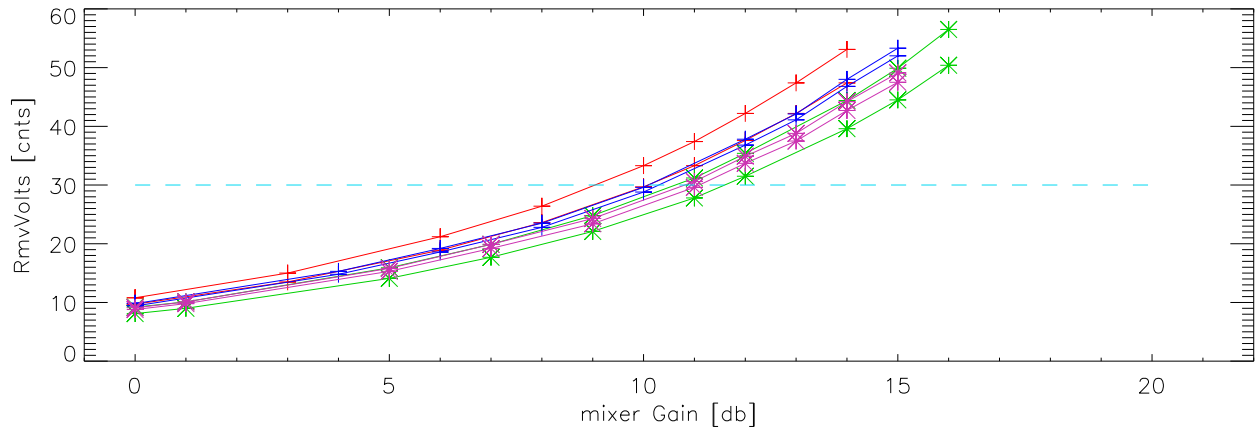

23apr08:pdev A/D rms vs bbmGain. Alfa 300MhzOnsky beam0

beam1

beam2

beam3

23apr08:pdev A/D rms vs bbmGain. Alfa 300MhzOnsky beam0

beam1

beam2

beam3