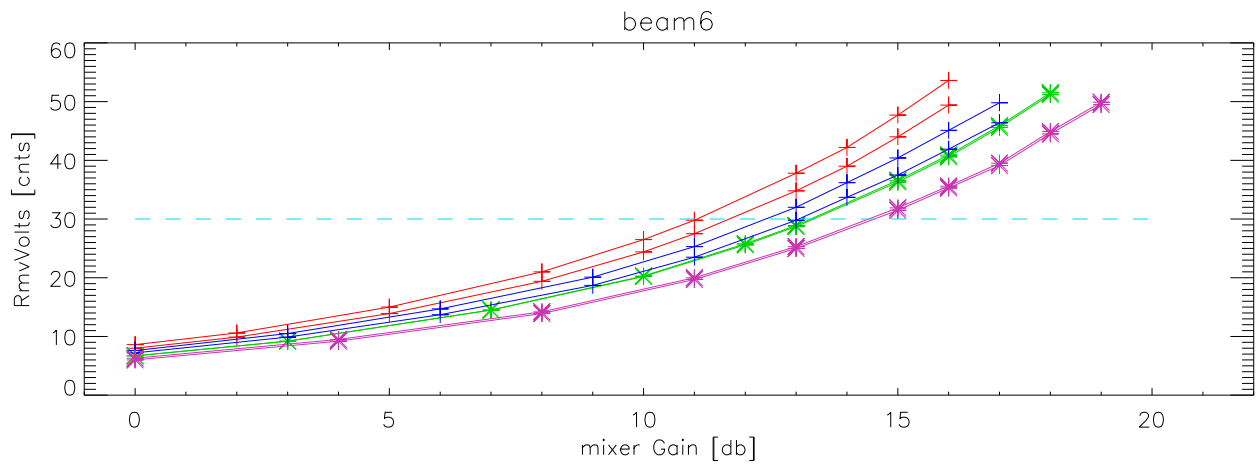

23apr08:pdev A/D rms vs bbmGain. Alfa 300MhzOnsky beam0

beam1

beam2

beam3

23apr08:pdev A/D rms vs bbmGain. Alfa 300MhzOnsky beam0

beam1

beam2

beam3