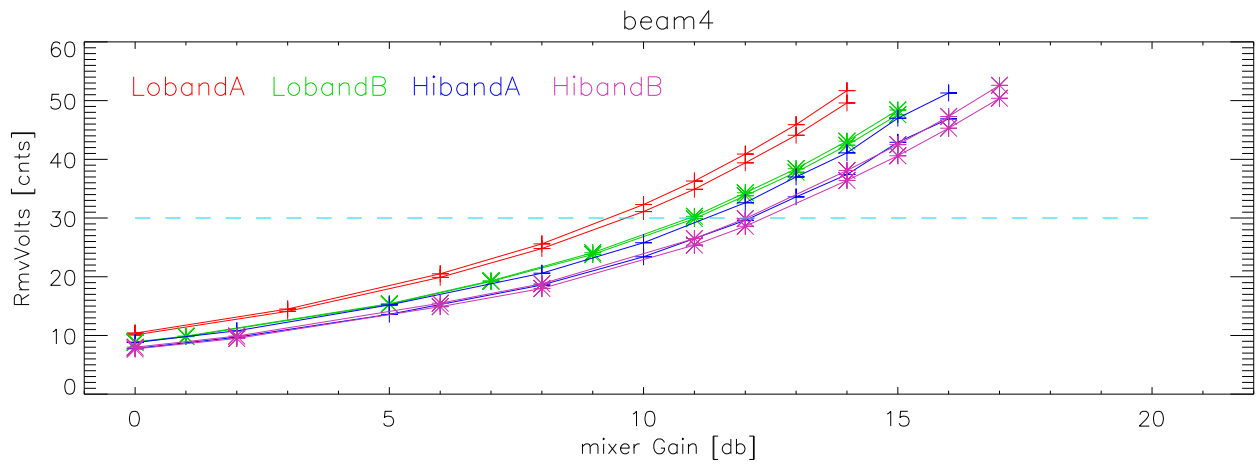

23apr08:pdev A/D rms vs bbmGain. Alfa 300MhzOnsky beam0

beam1

beam2

beam3

23apr08:pdev A/D rms vs bbmGain. Alfa 300MhzOnsky beam0

beam1

beam2

beam3