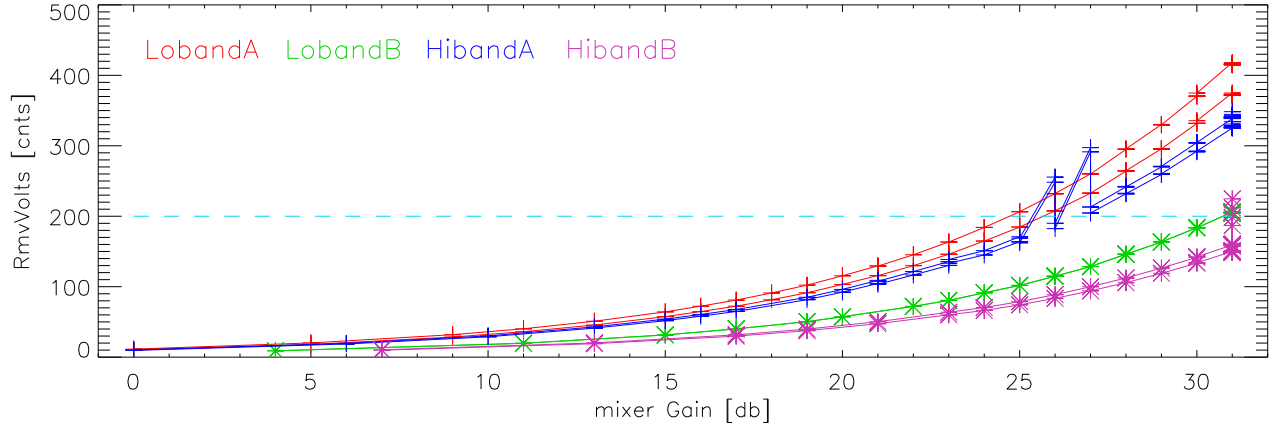

23apr08:pdev A/D rms vs bbmGain. Alfa 300MhzOnsky beam0

beam1

beam2

beam3

23apr08:pdev A/D rms vs bbmGain. Alfa 300MhzOnsky beam0

beam1

beam2

beam3