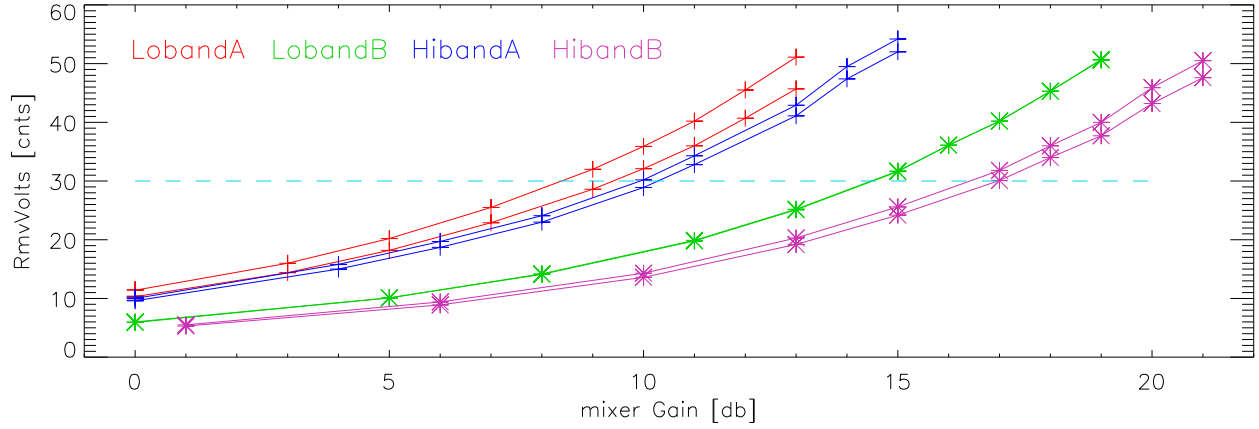

23apr08:pdev A/D rms vs bbmGain. Alfa 300MhzOnsky beam0

beam1

beam2

beam3

23apr08:pdev A/D rms vs bbmGain. Alfa 300MhzOnsky beam0

beam1

beam2

beam3