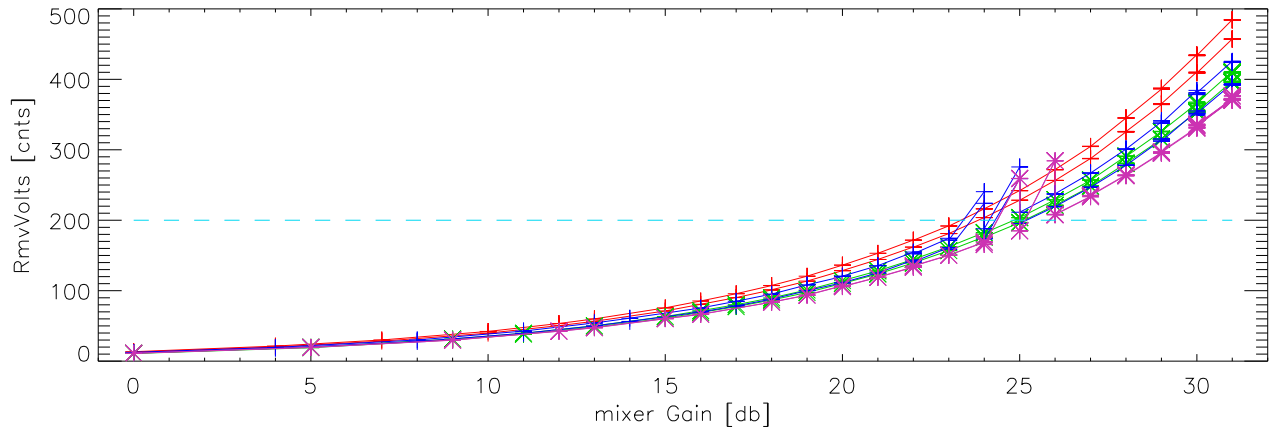

23apr08:pdev A/D rms vs bbmGain. Alfa 300MhzOnsky beam0

beam1

beam2

beam3

23apr08:pdev A/D rms vs bbmGain. Alfa 300MhzOnsky beam0

beam1

beam2

beam3