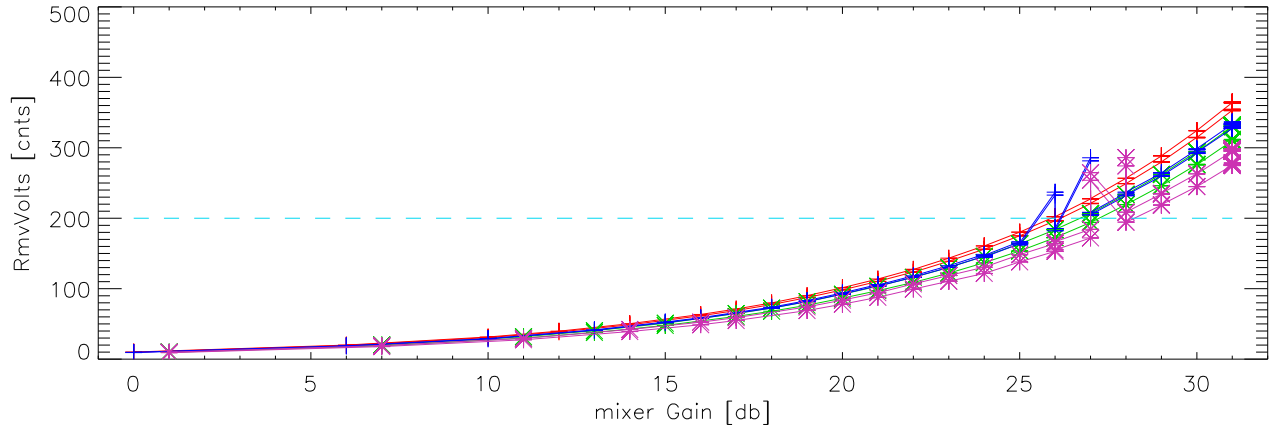

23apr08:pdev A/D rms vs bbmGain. Alfa 300MhzOnsky beam0

beam1

beam2

beam3

23apr08:pdev A/D rms vs bbmGain. Alfa 300MhzOnsky beam0

beam1

beam2

beam3