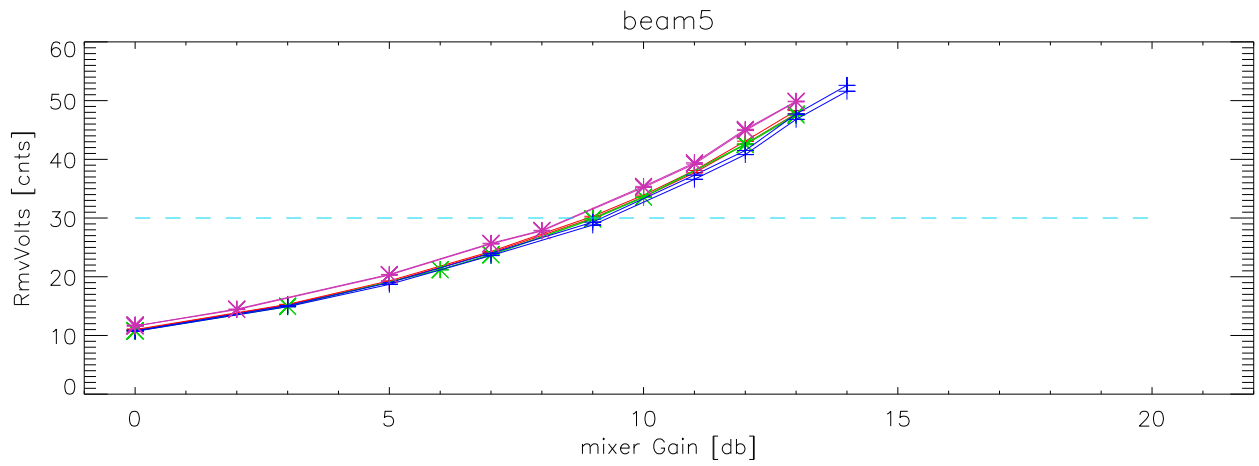

23apr08:pdev A/D rms vs bbmGain. Alfa 300MhzOnsky beam0

beam1

beam2

beam3

23apr08:pdev A/D rms vs bbmGain. Alfa 300MhzOnsky beam0

beam1

beam2

beam3