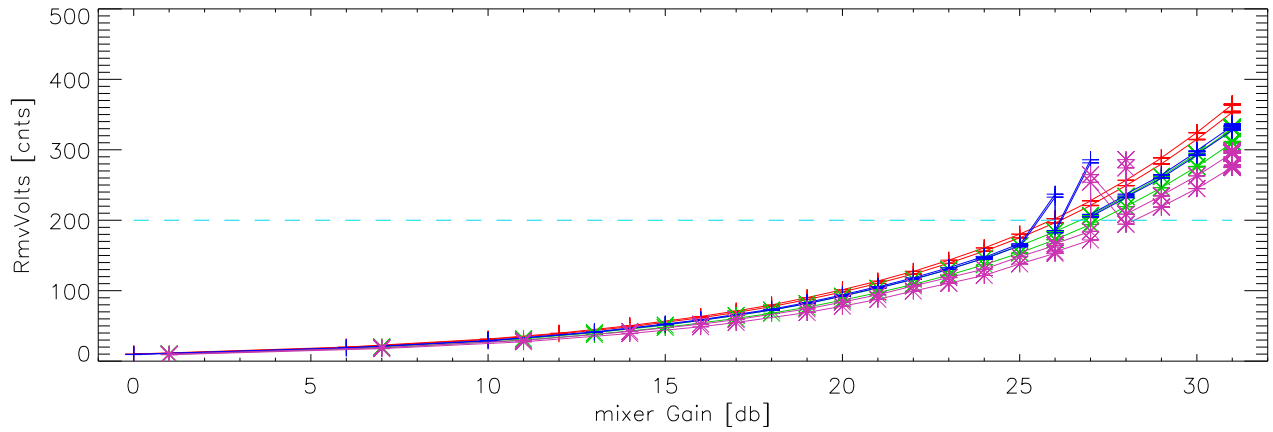

23apr08:pdev A/D rms vs bbmGain. Alfa 300MhzOnsky beam0

beam1

beam2

beam3