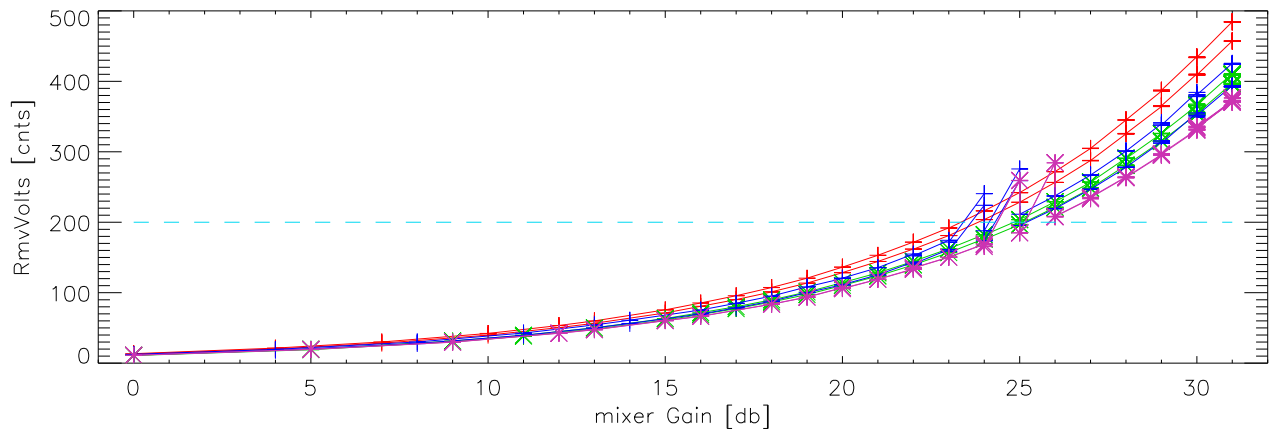

23apr08:pdev A/D rms vs bbmGain. Alfa 300MhzOnsky beam0

beam1

beam2

beam3