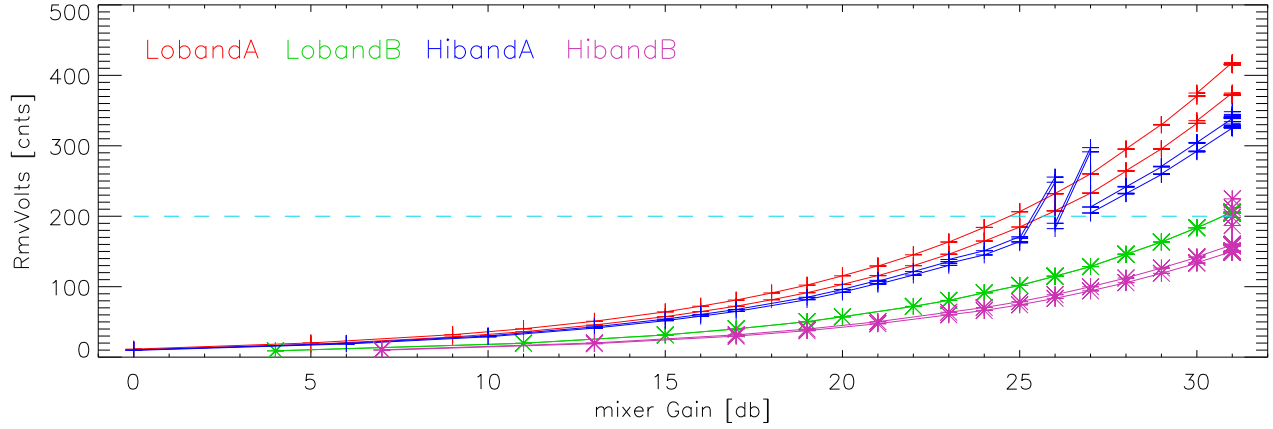

23apr08:pdev A/D rms vs bbmGain. Alfa 300MhzOnsky beam0

beam1

beam2

beam3