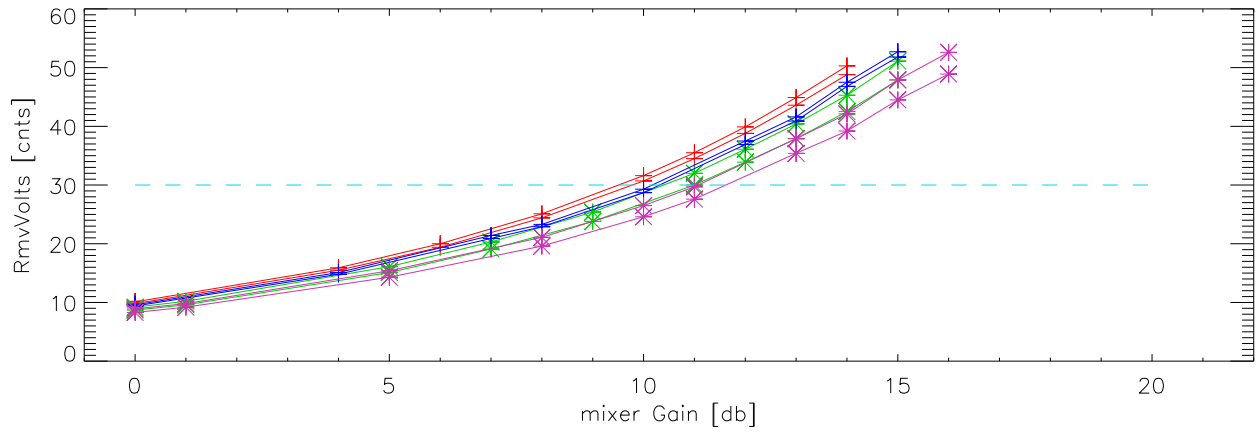

23apr08:pdev A/D rms vs bbmGain. Alfa 300MhzOnsky beam0

beam1

beam2

beam3