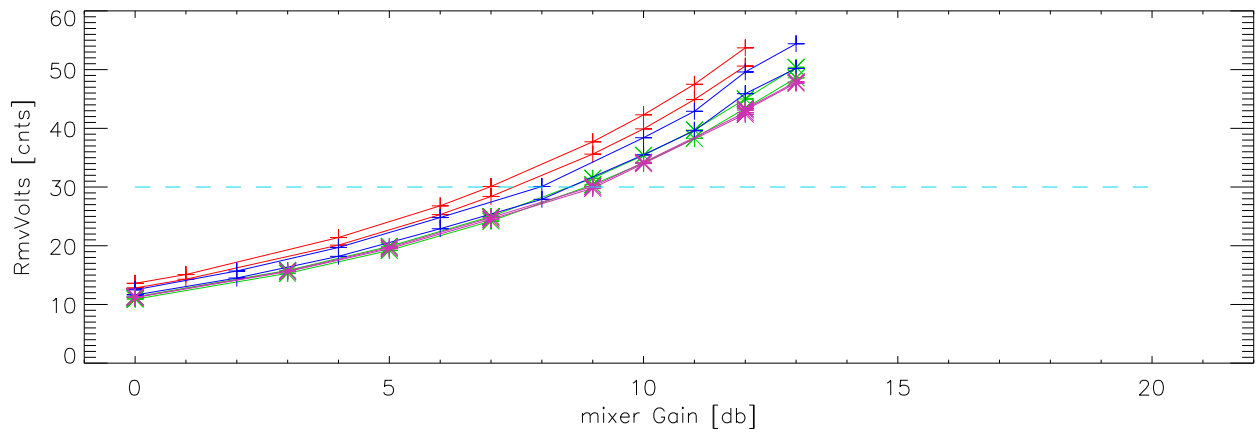

23apr08:pdev A/D rms vs bbmGain. Alfa 300MhzOnsky beam0

beam1

beam2

beam3