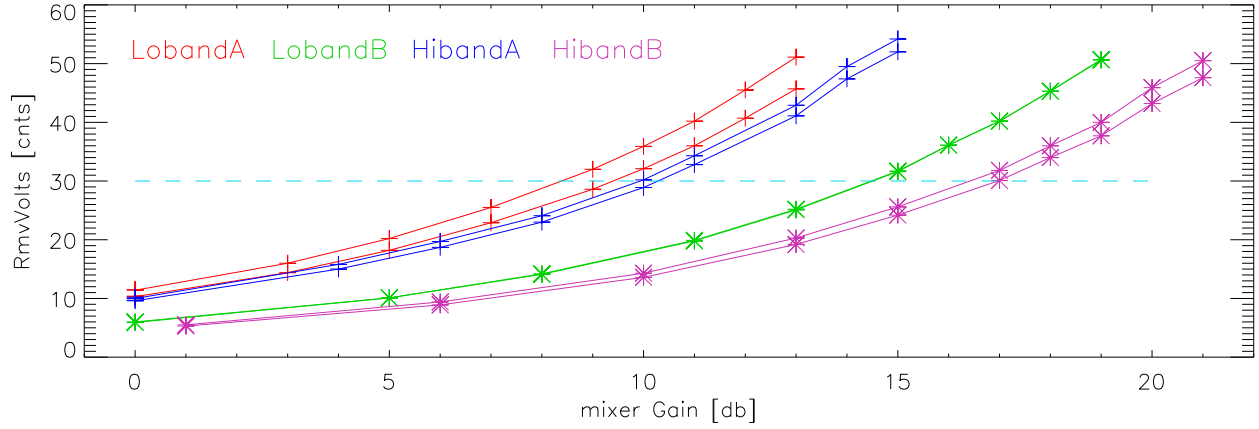

23apr08:pdev A/D rms vs bbmGain. Alfa 300MhzOnsky beam0

beam1

beam2

beam3