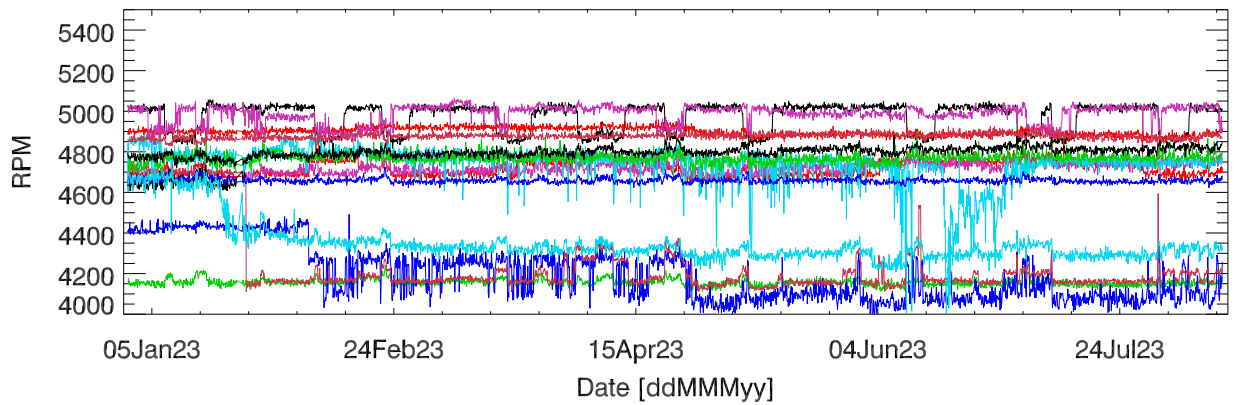

pdev hw year to date: Fan1 (GxA)

Fan2 (GxB)

Fan3 (Case)

Fan4 (Case)

pdev hw year to date: Temp1 (GxA)

Temp2 (GxB)

Temp3 (PCB)

pdev hw year to date: Vdd (GxA)

Vdd (GxB)

Vdd (3.3V)

Vdd (5V)

Vdd (12V)