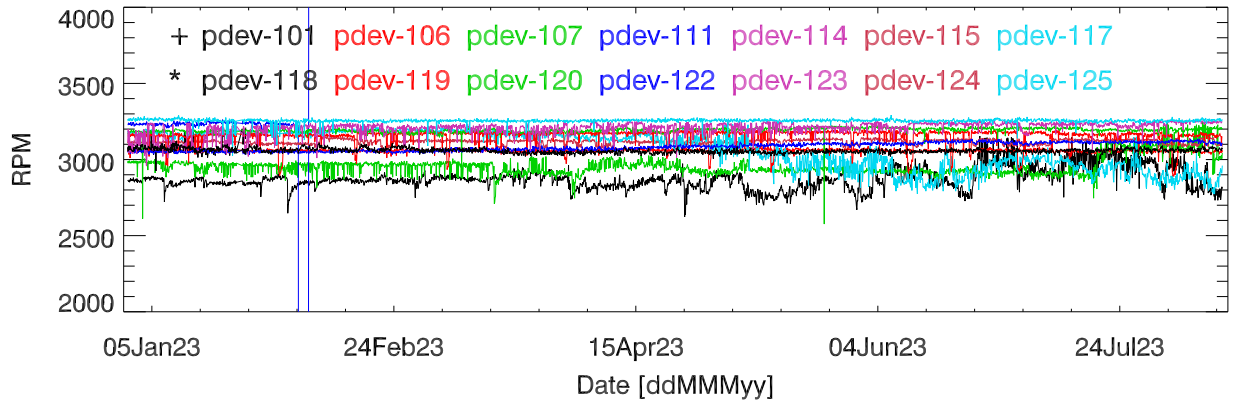

pdev hw year to date: Fan1 (GxA)

Fan2 (GxB)

Fan3 (Case)

Fan4 (Case)

pdev hw year to date: Temp1 (GxA)

Temp2 (GxB)

Temp3 (PCB)

pdev hw year to date: Vdd (GxA)

Vdd (GxB)

Vdd (3.3V)

Vdd (5V)

Vdd (12V)