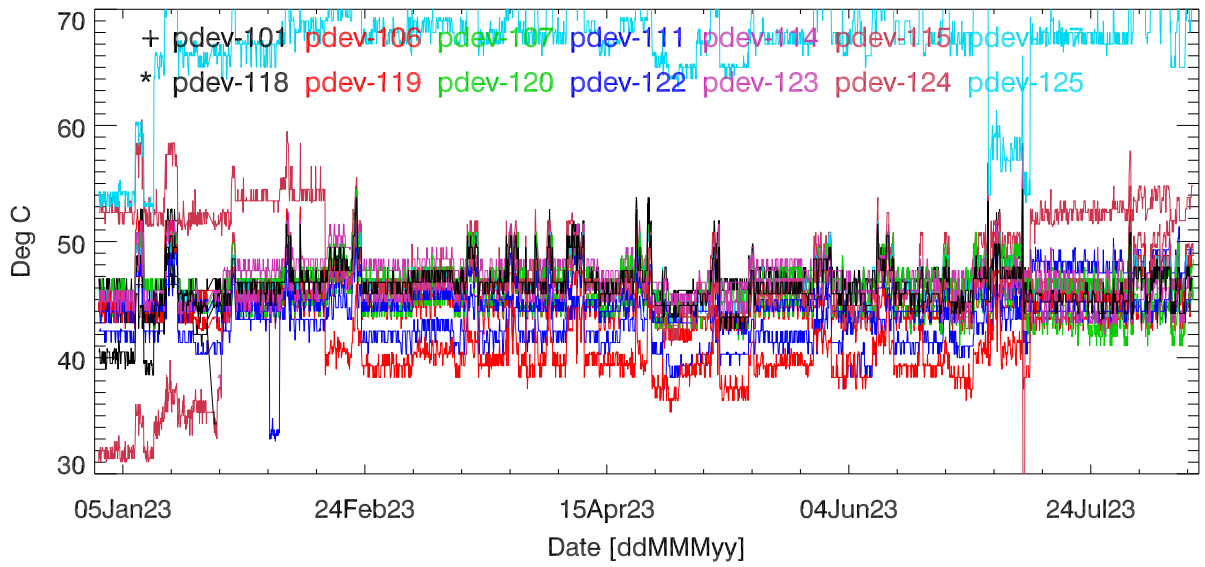

pdev hw year to date: Fan1 (GxA)

Fan2 (GxB)

Fan3 (Case)

Fan4 (Case)

pdev hw year to date: Temp1 (GxA)

Temp2 (GxB)

Temp3 (PCB)

pdev hw year to date: Vdd (GxA)

Vdd (GxB)

Vdd (3.3V)

Vdd (5V)

Vdd (12V)