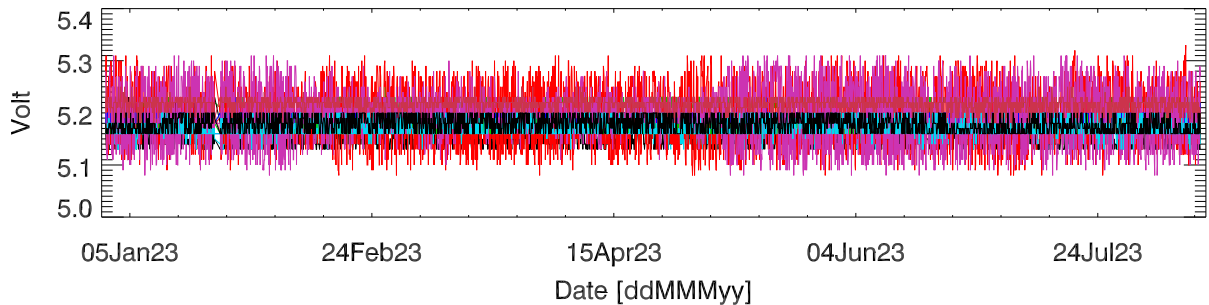

Vdd (12V)

Vdd (5V)