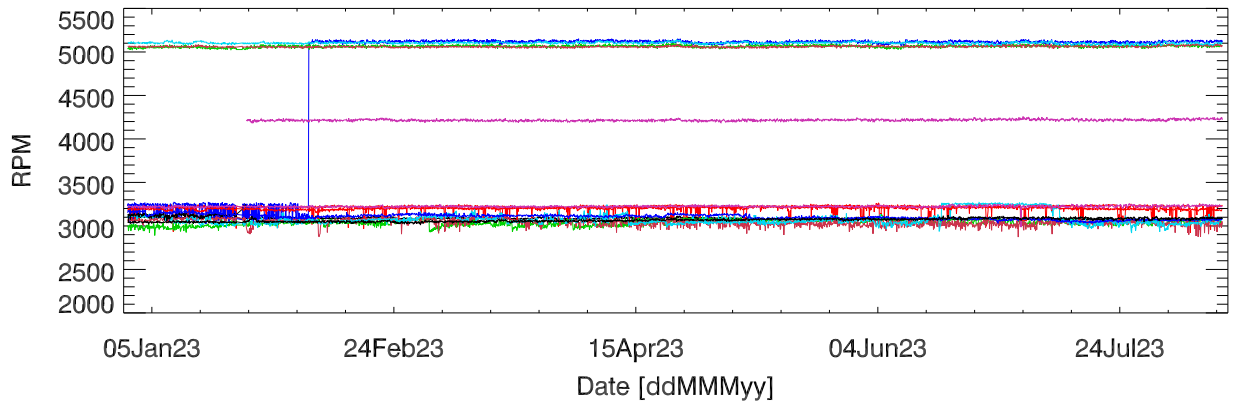

pdev hw year to date: Fan1 (GxA)

Fan2 (GxB)

Fan3 (Case)

Fan4 (Case)

pdev hw year to date: Temp1 (GxA)

Temp2 (GxB)

Temp3 (PCB)

pdev hw year to date: Vdd (GxA)

Vdd (GxB)

Vdd (3.3V)

Vdd (5V)

Vdd (12V)