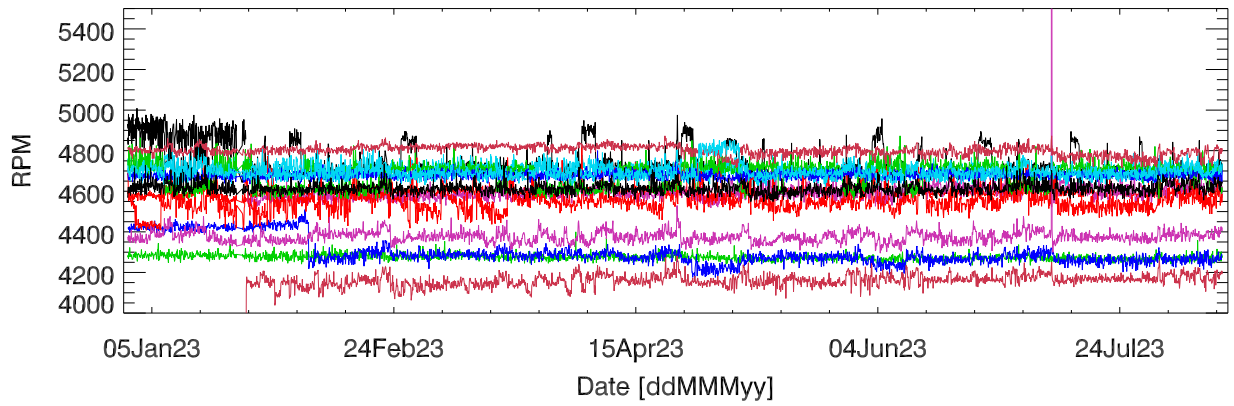

pdev hw year to date: Fan1 (GxA)

Fan2 (GxB)

Fan3 (Case)

Fan4 (Case)

pdev hw year to date: Temp1 (GxA)

Temp2 (GxB)

Temp3 (PCB)

pdev hw year to date: Vdd (GxA)

Vdd (GxB)

Vdd (3.3V)

Vdd (5V)

Vdd (12V)