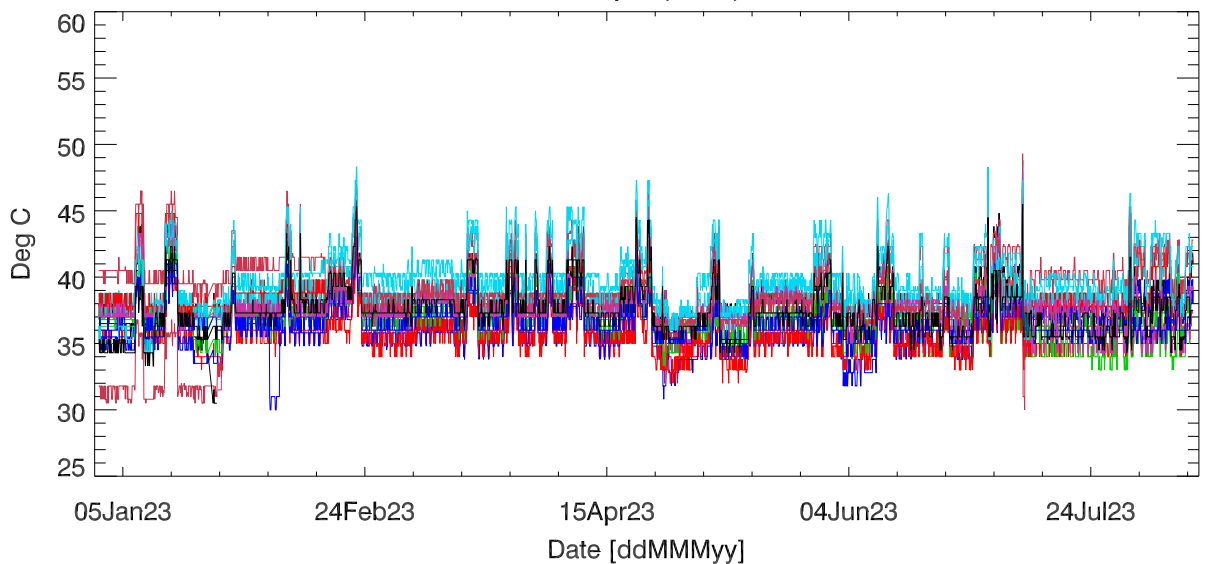

pdev hw year to date: Fan1 (GxA)

Fan2 (GxB)

Fan3 (Case)

Fan4 (Case)

pdev hw year to date: Temp1 (GxA)

Temp2 (GxB)

Temp3 (PCB)

pdev hw year to date: Vdd (GxA)

Vdd (GxB)

Vdd (3.3V)

Vdd (5V)

Vdd (12V)