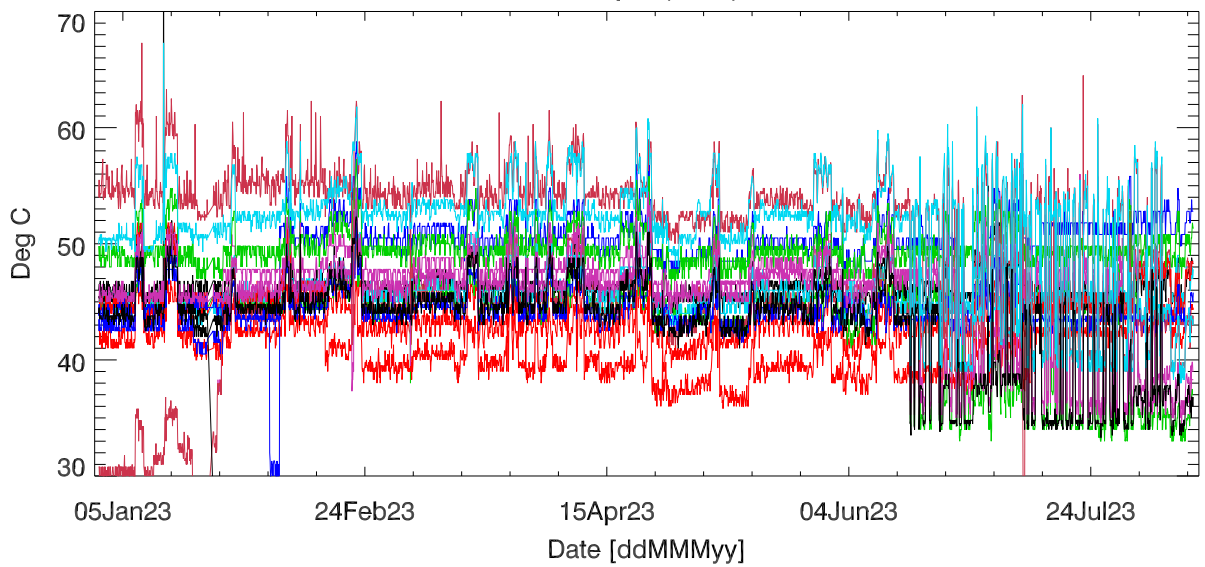

pdev hw year to date: Fan1 (GxA)

Fan2 (GxB)

Fan3 (Case)

Fan4 (Case)

pdev hw year to date: Temp1 (GxA)

Temp2 (GxB)

Temp3 (PCB)

pdev hw year to date: Vdd (GxA)

Vdd (GxB)

Vdd (3.3V)

Vdd (5V)

Vdd (12V)