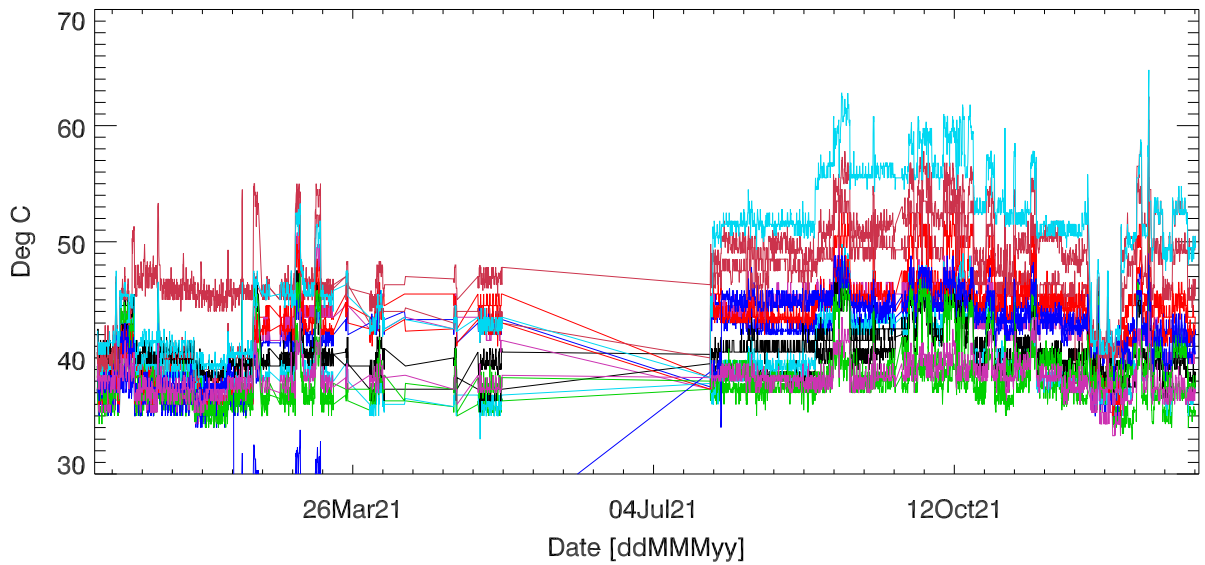

pdev hw year to date: Fan1 (GxA)

Fan2 (GxB)

Fan3 (Case)

Fan4 (Case)

pdev hw year to date: Temp1 (GxA)

Temp2 (GxB)

Temp3 (PCB)

pdev hw year to date: Vdd (GxA)

Vdd (GxB)

Vdd (3.3V)

Vdd (5V)

Vdd (12V)