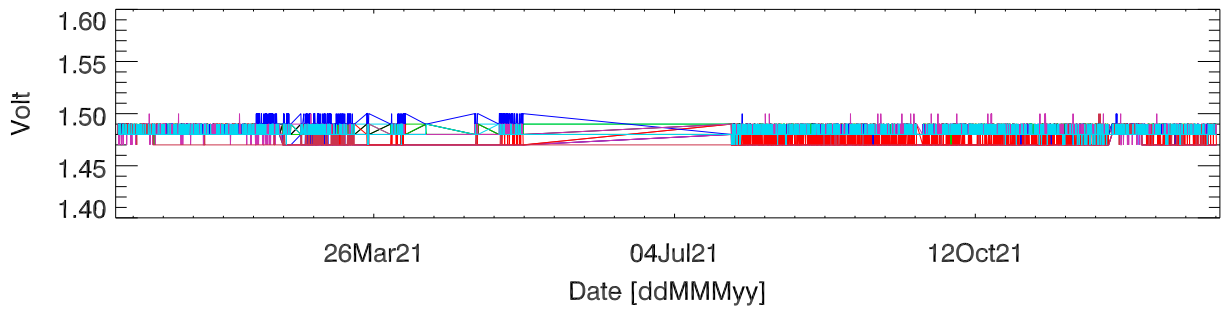

pdev hw year to date: Fan1 (GxA)

Fan2 (GxB)

Fan3 (Case)

Fan4 (Case)

pdev hw year to date: Temp1 (GxA)

Temp2 (GxB)

Temp3 (PCB)

pdev hw year to date: Vdd (GxA)

Vdd (GxB)

Vdd (3.3V)

Vdd (5V)

Vdd (12V)