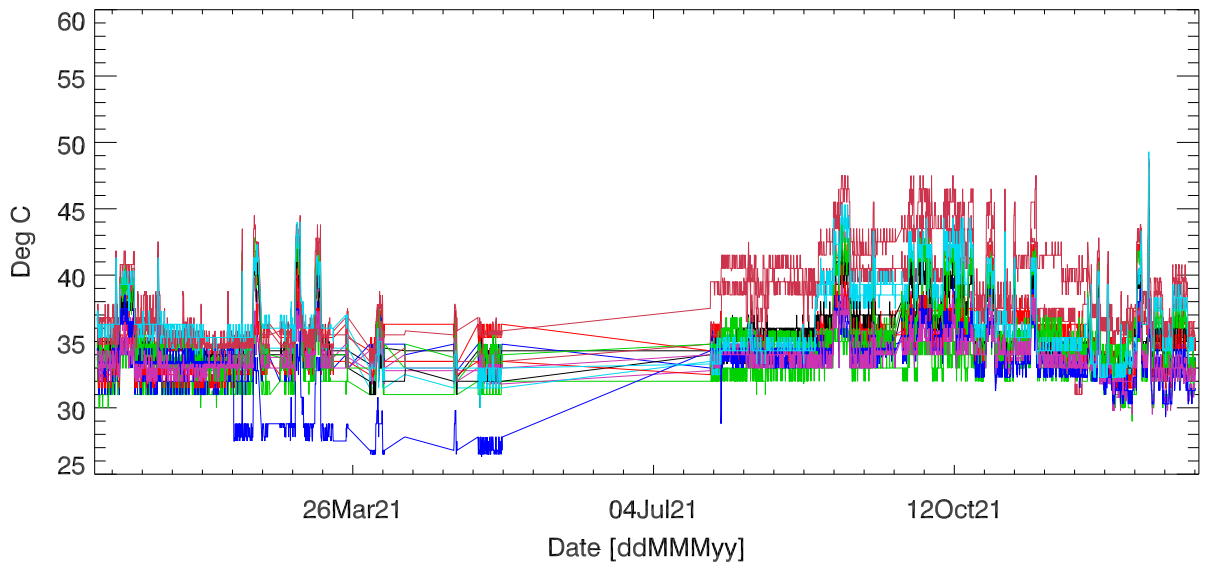

pdev hw year to date: Fan1 (GxA)

Fan2 (GxB)

Fan3 (Case)

Fan4 (Case)

pdev hw year to date: Temp1 (GxA)

Temp2 (GxB)

Temp3 (PCB)

pdev hw year to date: Vdd (GxA)

Vdd (GxB)

Vdd (3.3V)

Vdd (5V)

Vdd (12V)