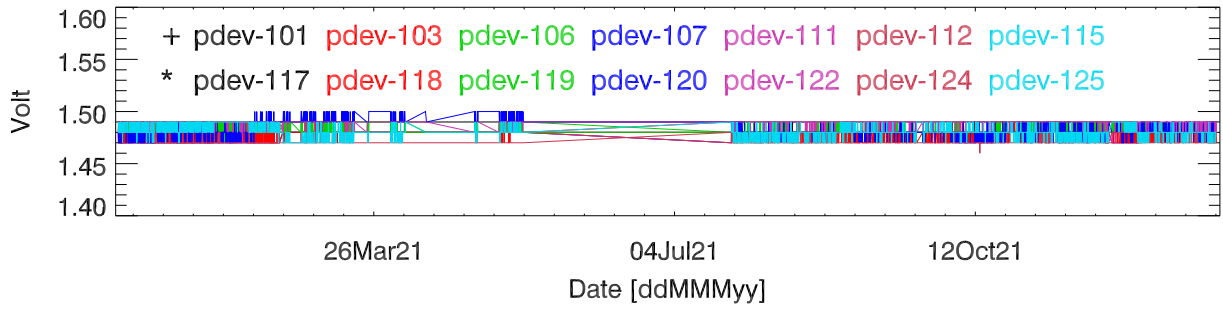

pdev hw year to date: Fan1 (GxA)

Fan2 (GxB)

Fan3 (Case)

Fan4 (Case)

pdev hw year to date: Temp1 (GxA)

Temp2 (GxB)

Temp3 (PCB)

pdev hw year to date: Vdd (GxA)

Vdd (GxB)

Vdd (3.3V)

Vdd (5V)

Vdd (12V)