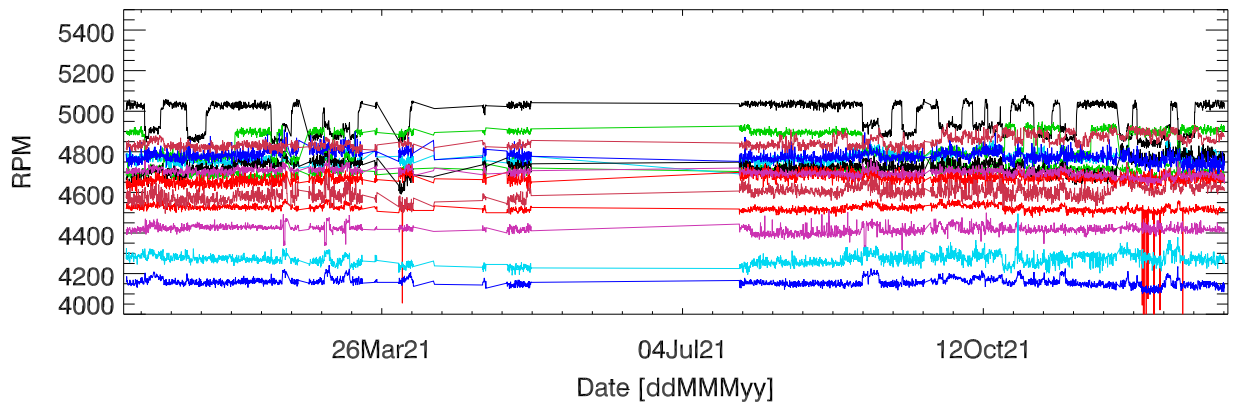

pdev hw year to date: Fan1 (GxA)

Fan2 (GxB)

Fan3 (Case)

Fan4 (Case)

pdev hw year to date: Temp1 (GxA)

Temp2 (GxB)

Temp3 (PCB)

pdev hw year to date: Vdd (GxA)

Vdd (GxB)

Vdd (3.3V)

Vdd (5V)

Vdd (12V)