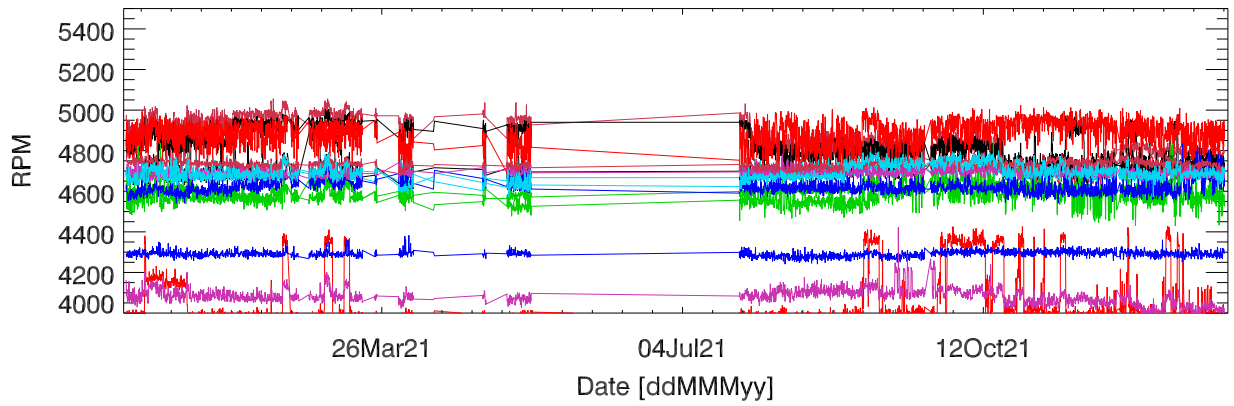

pdev hw year to date: Fan1 (GxA)

Fan2 (GxB)

Fan3 (Case)

Fan4 (Case)

pdev hw year to date: Temp1 (GxA)

Temp2 (GxB)

Temp3 (PCB)

pdev hw year to date: Vdd (GxA)

Vdd (GxB)

Vdd (3.3V)

Vdd (5V)

Vdd (12V)