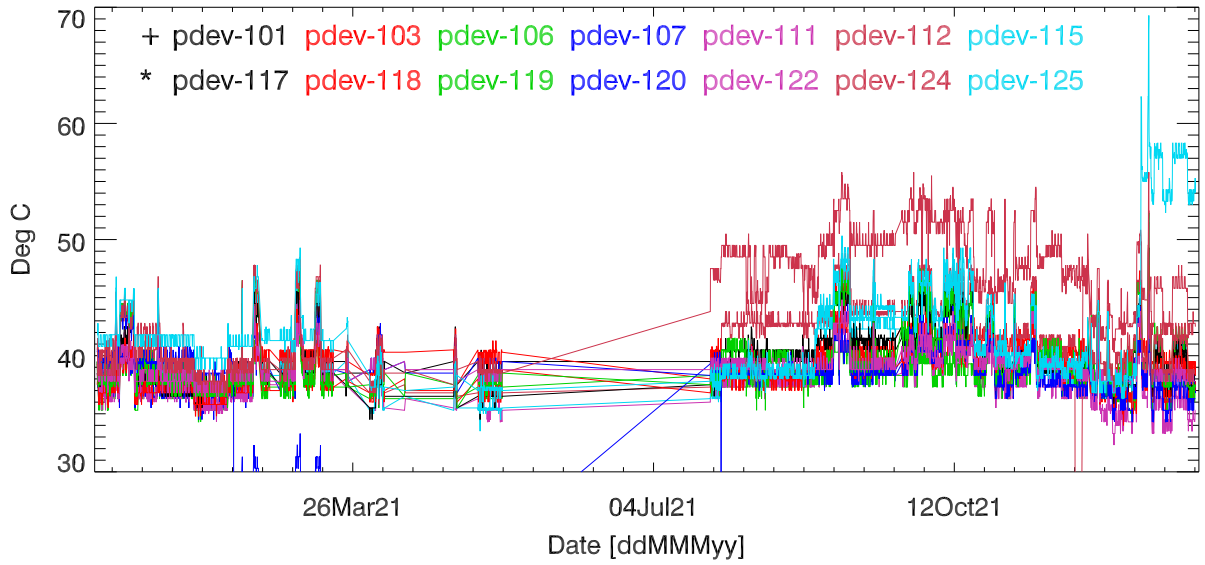

pdev hw year to date: Fan1 (GxA)

Fan2 (GxB)

Fan3 (Case)

Fan4 (Case)

pdev hw year to date: Temp1 (GxA)

Temp2 (GxB)

Temp3 (PCB)

pdev hw year to date: Vdd (GxA)

Vdd (GxB)

Vdd (3.3V)

Vdd (5V)

Vdd (12V)