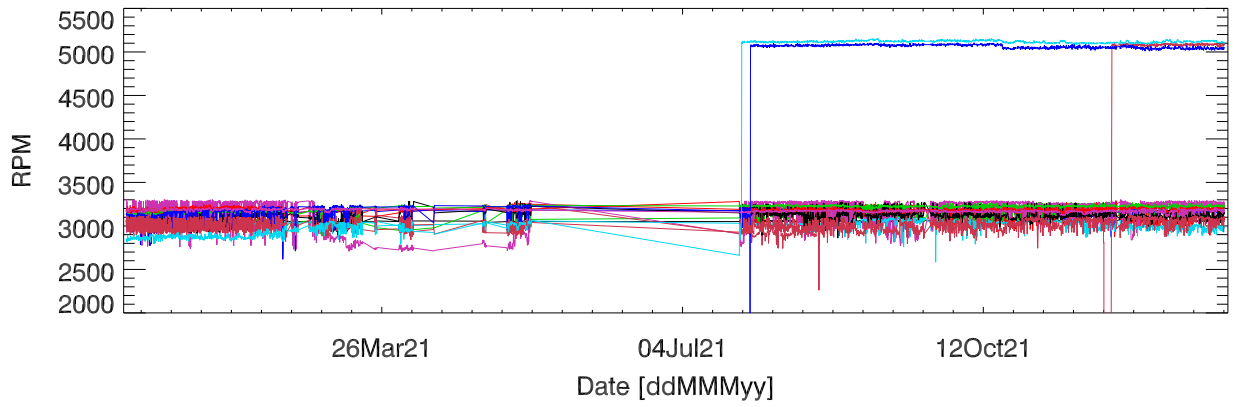

pdev hw year to date: Fan1 (GxA)

Fan2 (GxB)

Fan3 (Case)

Fan4 (Case)

pdev hw year to date: Temp1 (GxA)

Temp2 (GxB)

Temp3 (PCB)

pdev hw year to date: Vdd (GxA)

Vdd (GxB)

Vdd (3.3V)

Vdd (5V)

Vdd (12V)