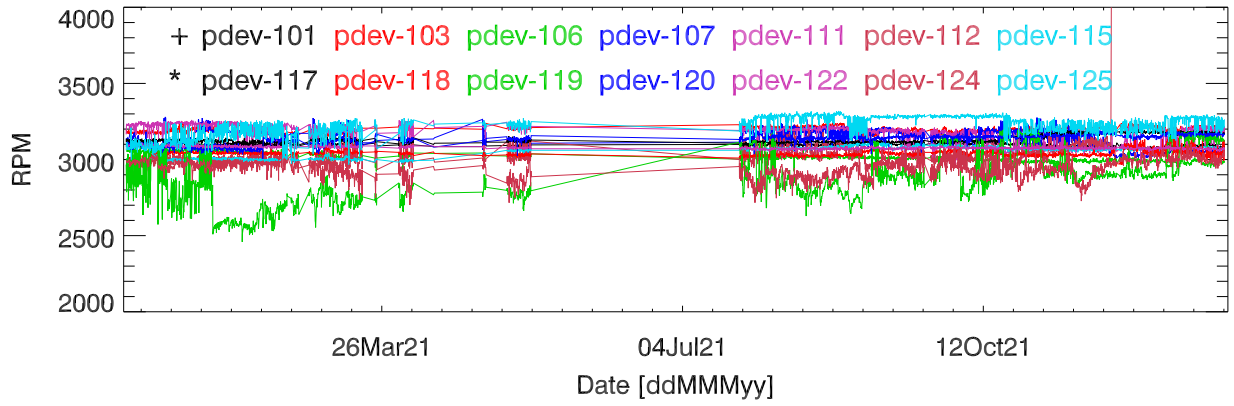

pdev hw year to date: Fan1 (GxA)

Fan2 (GxB)

Fan3 (Case)

Fan4 (Case)

pdev hw year to date: Temp1 (GxA)

Temp2 (GxB)

Temp3 (PCB)

pdev hw year to date: Vdd (GxA)

Vdd (GxB)

Vdd (3.3V)

Vdd (5V)

Vdd (12V)