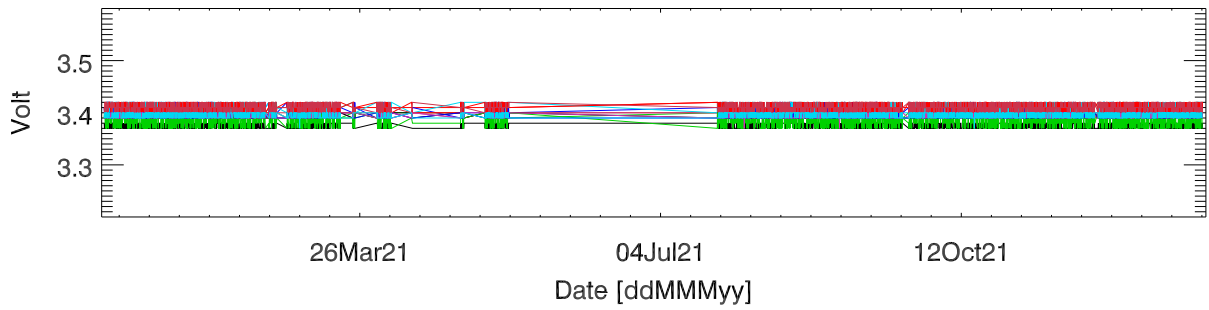

pdev hw year to date: Fan1 (GxA)

Fan2 (GxB)

Fan3 (Case)

Fan4 (Case)

pdev hw year to date: Temp1 (GxA)

Temp2 (GxB)

Temp3 (PCB)

pdev hw year to date: Vdd (GxA)

Vdd (GxB)

Vdd (3.3V)

Vdd (5V)

Vdd (12V)