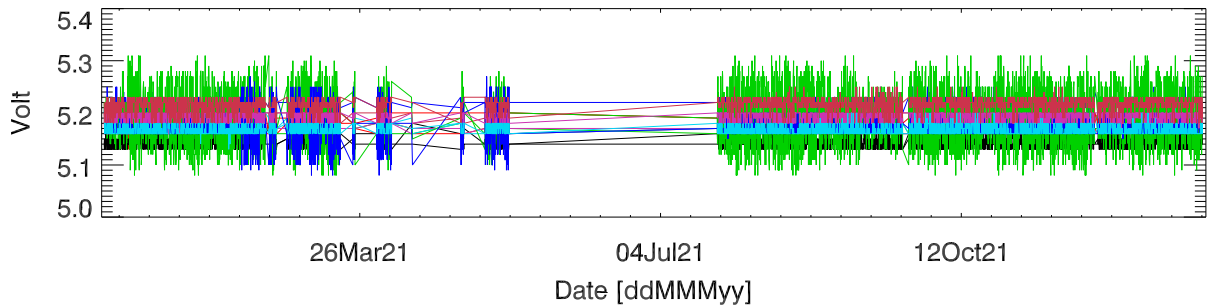

pdev hw year to date: Fan1 (GxA)

Fan2 (GxB)

Fan3 (Case)

Fan4 (Case)

pdev hw year to date: Temp1 (GxA)

Temp2 (GxB)

Temp3 (PCB)

pdev hw year to date: Vdd (GxA)

Vdd (GxB)

Vdd (3.3V)

Vdd (5V)

Vdd (12V)