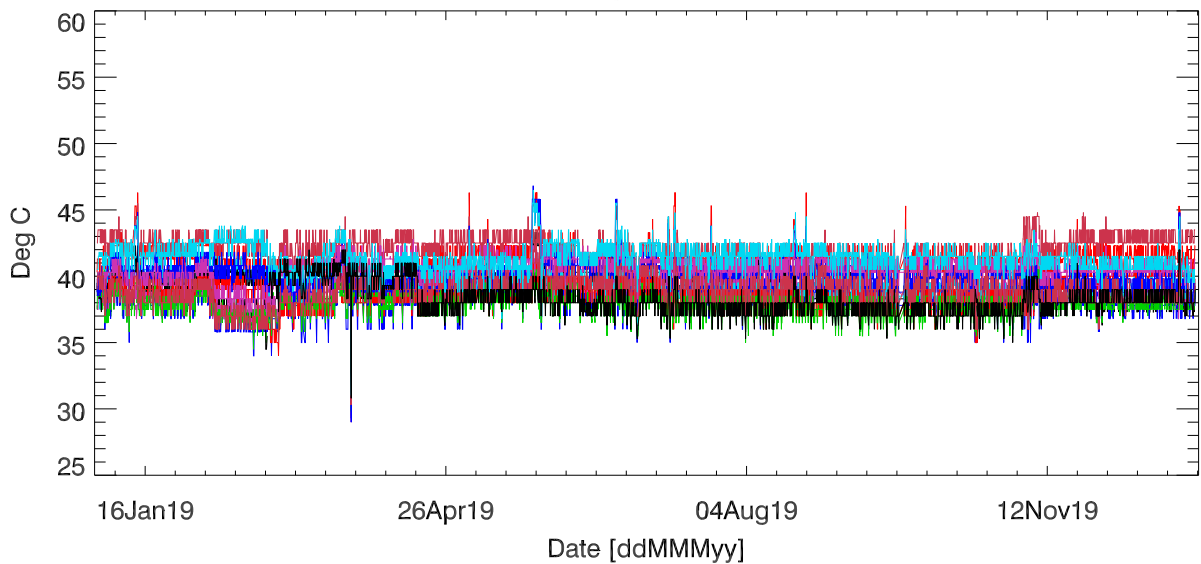

pdev hw year to date: Fan1 (GxA)

Fan2 (GxB)

Fan3 (Case)

Fan4 (Case)

pdev hw year to date: Temp1 (GxA)

Temp2 (GxB)

Temp3 (PCB)

pdev hw year to date: Vdd (GxA)

Vdd (GxB)

Vdd (3.3V)

Vdd (5V)

Vdd (12V)