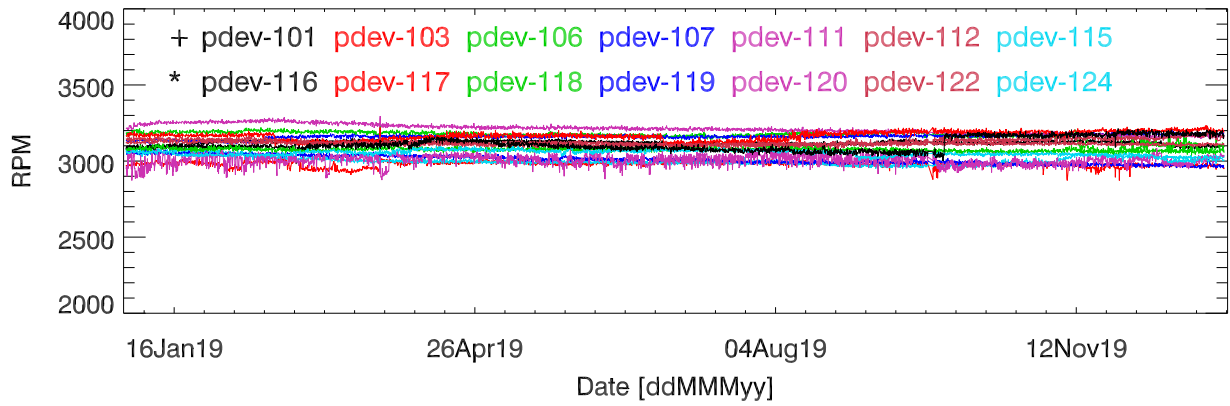

pdev hw year to date: Fan1 (GxA)

Fan2 (GxB)

Fan3 (Case)

Fan4 (Case)

pdev hw year to date: Temp1 (GxA)

Temp2 (GxB)

Temp3 (PCB)

pdev hw year to date: Vdd (GxA)

Vdd (GxB)

Vdd (3.3V)

Vdd (5V)

Vdd (12V)