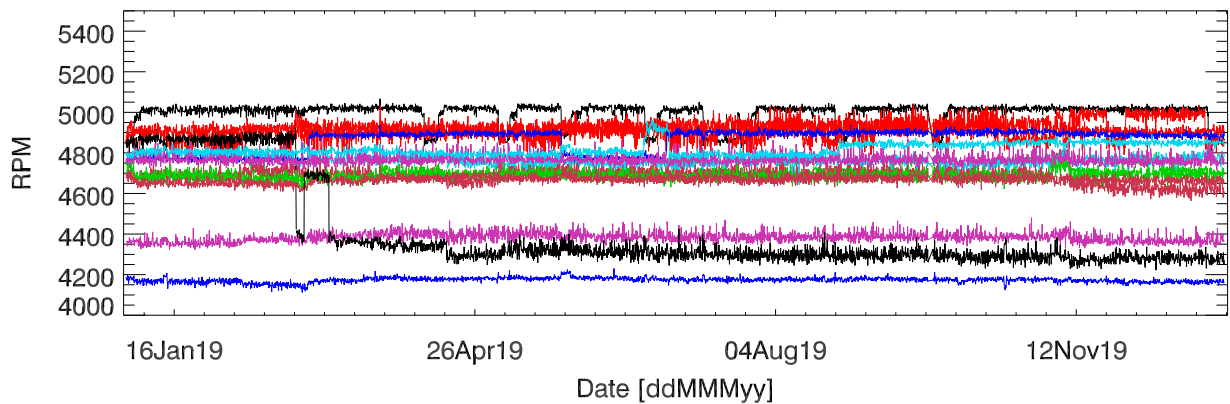

pdev hw year to date: Fan1 (GxA)

Fan2 (GxB)

Fan3 (Case)

Fan4 (Case)

pdev hw year to date: Temp1 (GxA)

Temp2 (GxB)

Temp3 (PCB)

pdev hw year to date: Vdd (GxA)

Vdd (GxB)

Vdd (3.3V)

Vdd (5V)

Vdd (12V)