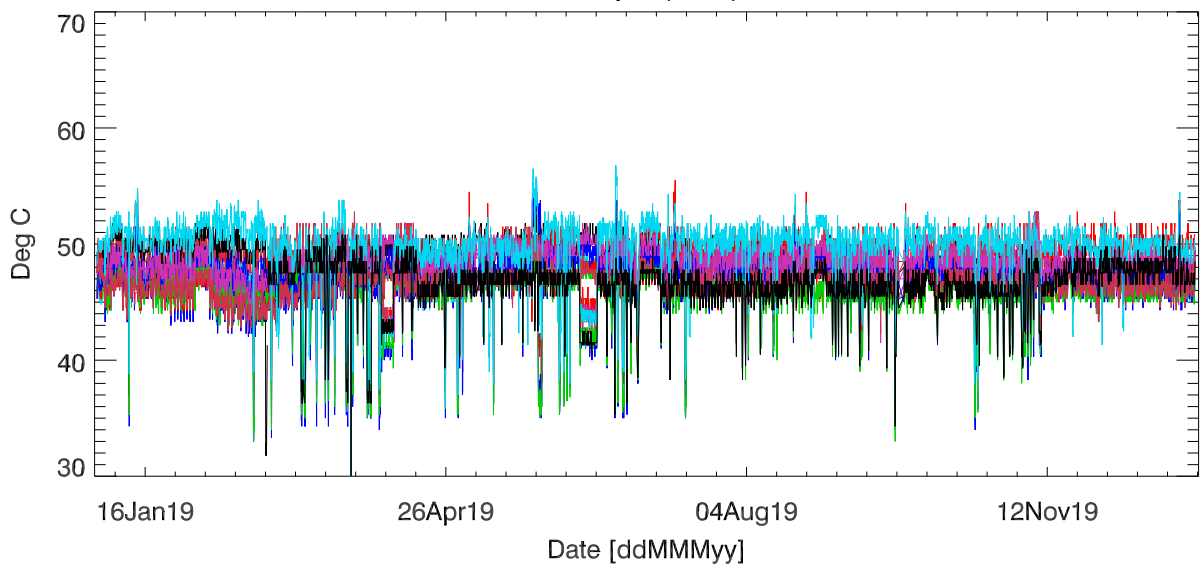

pdev hw year to date: Fan1 (GxA)

Fan2 (GxB)

Fan3 (Case)

Fan4 (Case)

pdev hw year to date: Temp1 (GxA)

Temp2 (GxB)

Temp3 (PCB)

pdev hw year to date: Vdd (GxA)