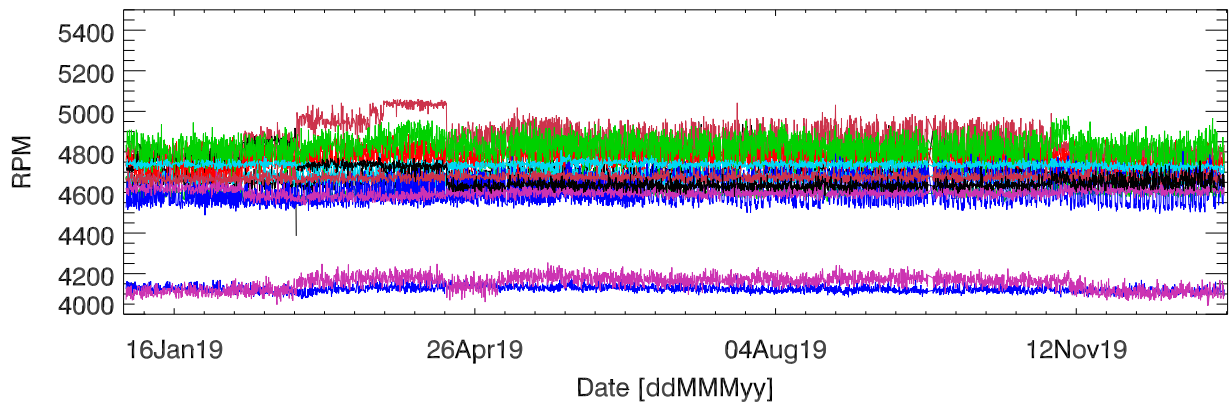

pdev hw year to date: Fan1 (GxA)

Fan2 (GxB)

Fan3 (Case)

Fan4 (Case)

pdev hw year to date: Temp1 (GxA)

Temp2 (GxB)

Temp3 (PCB)

pdev hw year to date: Vdd (GxA)

Vdd (GxB)

Vdd (3.3V)

Vdd (5V)

Vdd (12V)