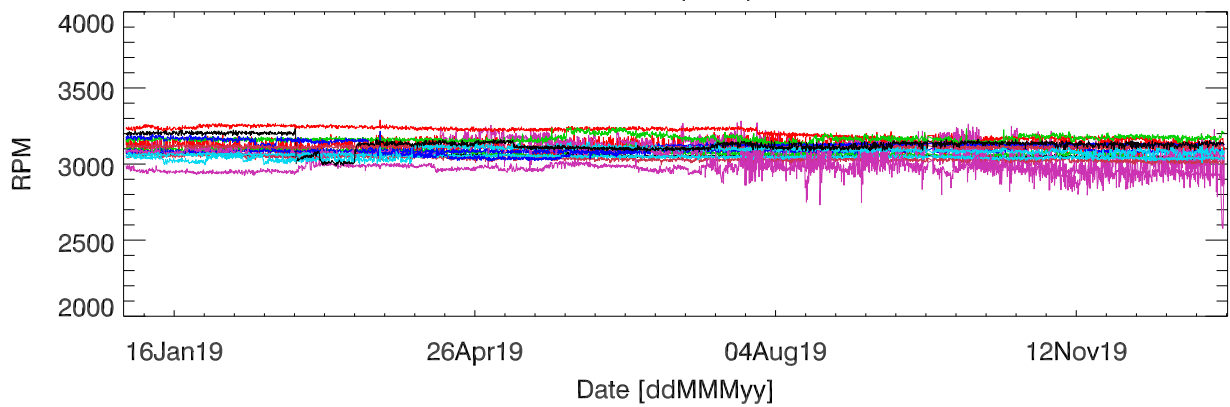

pdev hw year to date: Fan1 (GxA)

Fan2 (GxB)

Fan3 (Case)

Fan4 (Case)

pdev hw year to date: Temp1 (GxA)

Temp2 (GxB)

Temp3 (PCB)

pdev hw year to date: Vdd (GxA)

Vdd (GxB)

Vdd (3.3V)

Vdd (5V)

Vdd (12V)