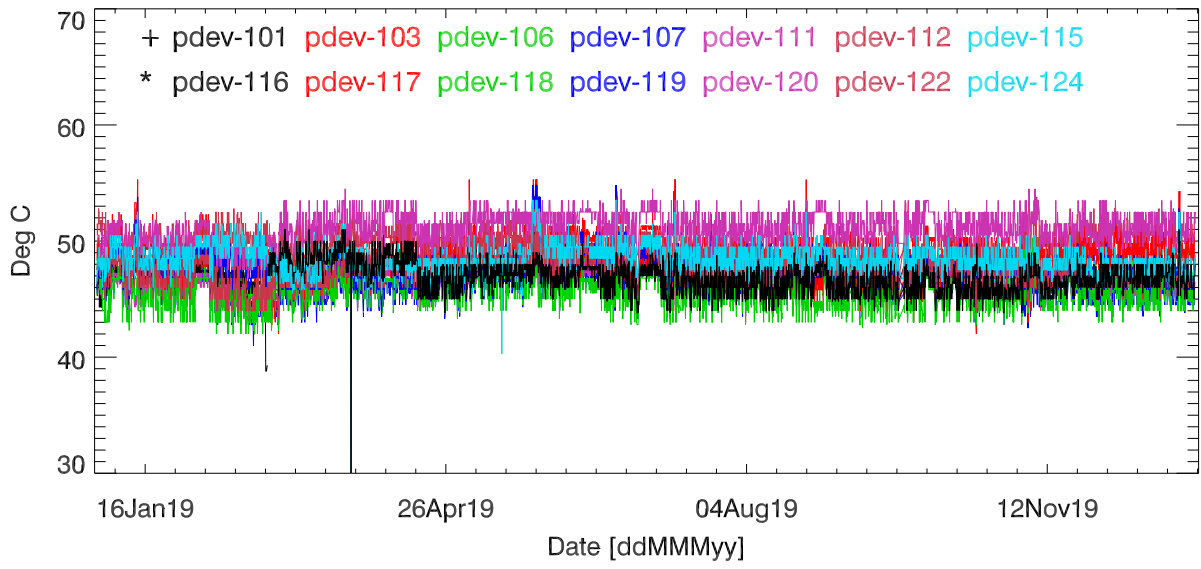

pdev hw year to date: Fan1 (GxA)

Fan2 (GxB)

Fan3 (Case)

Fan4 (Case)

pdev hw year to date: Temp1 (GxA)

Temp2 (GxB)

Temp3 (PCB)

pdev hw year to date: Vdd (GxA)

Vdd (GxB)

Vdd (3.3V)

Vdd (5V)

Vdd (12V)