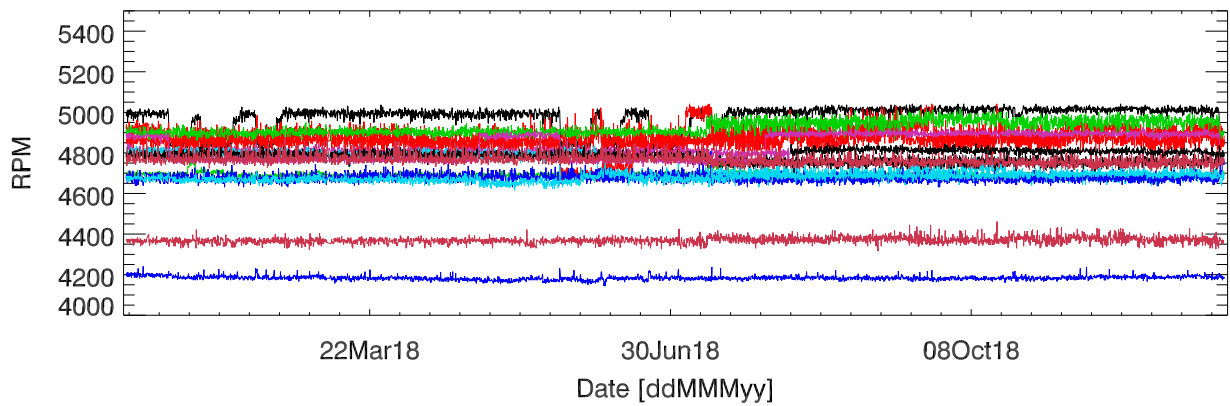

pdev hw year to date: Fan1 (GxA)

Fan2 (GxB)

Fan3 (Case)

Fan4 (Case)

pdev hw year to date: Temp1 (GxA)

Temp2 (GxB)

Temp3 (PCB)

pdev hw year to date: Vdd (GxA)

Vdd (GxB)

Vdd (3.3V)

Vdd (5V)

Vdd (12V)