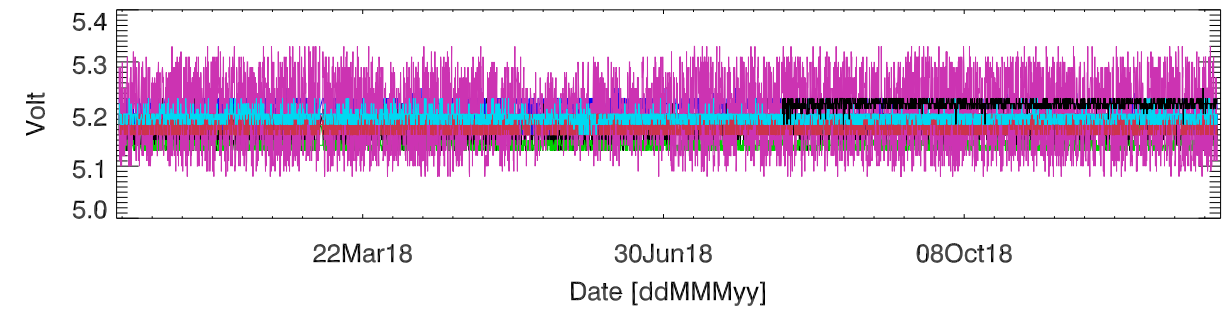

Vdd (12V)

Vdd (5V)