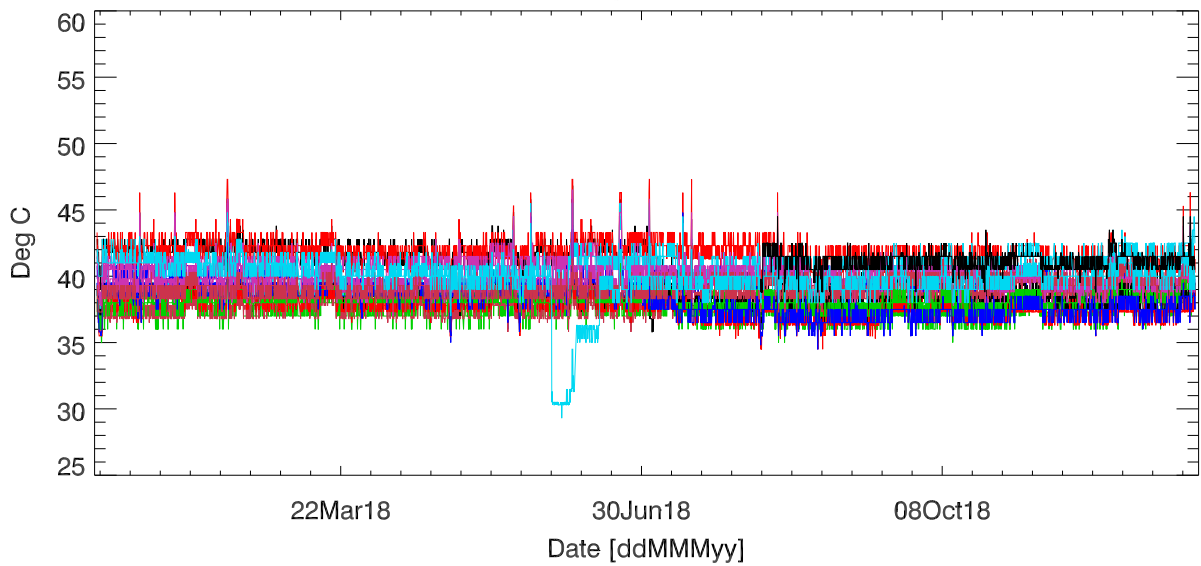

pdev hw year to date: Fan1 (GxA)

Fan2 (GxB)

Fan3 (Case)

Fan4 (Case)

pdev hw year to date: Temp1 (GxA)

Temp2 (GxB)

Temp3 (PCB)

pdev hw year to date: Vdd (GxA)

Vdd (GxB)

Vdd (3.3V)

Vdd (5V)

Vdd (12V)