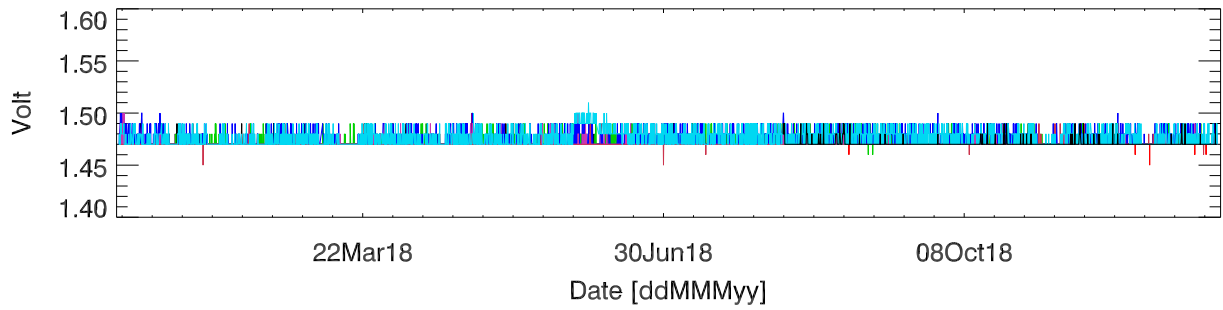

pdev hw year to date: Fan1 (GxA)

Fan2 (GxB)

Fan3 (Case)

Fan4 (Case)

pdev hw year to date: Temp1 (GxA)

Temp2 (GxB)

Temp3 (PCB)

pdev hw year to date: Vdd (GxA)

Vdd (GxB)

Vdd (3.3V)

Vdd (5V)

Vdd (12V)