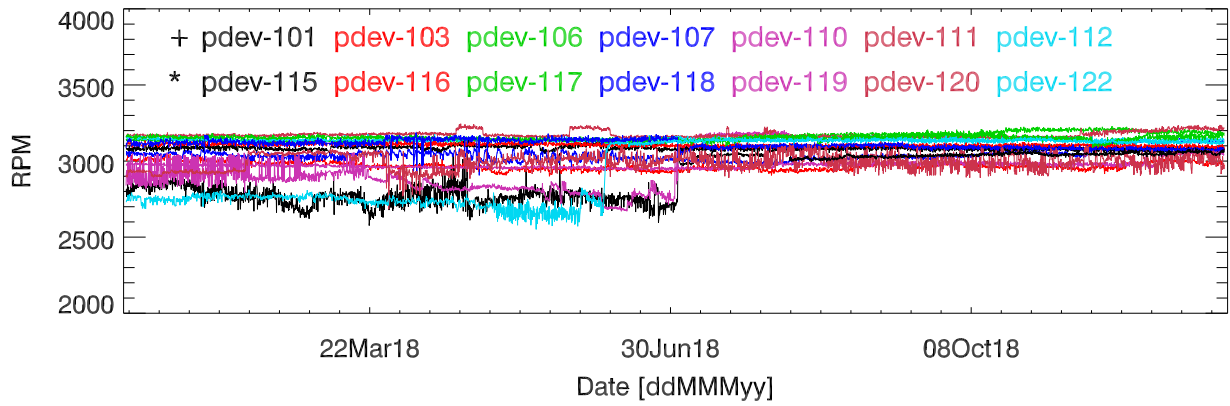

pdev hw year to date: Fan1 (GxA)

Fan2 (GxB)

Fan3 (Case)

Fan4 (Case)

pdev hw year to date: Temp1 (GxA)

Temp2 (GxB)

Temp3 (PCB)

pdev hw year to date: Vdd (GxA)

Vdd (GxB)

Vdd (3.3V)

Vdd (5V)

Vdd (12V)