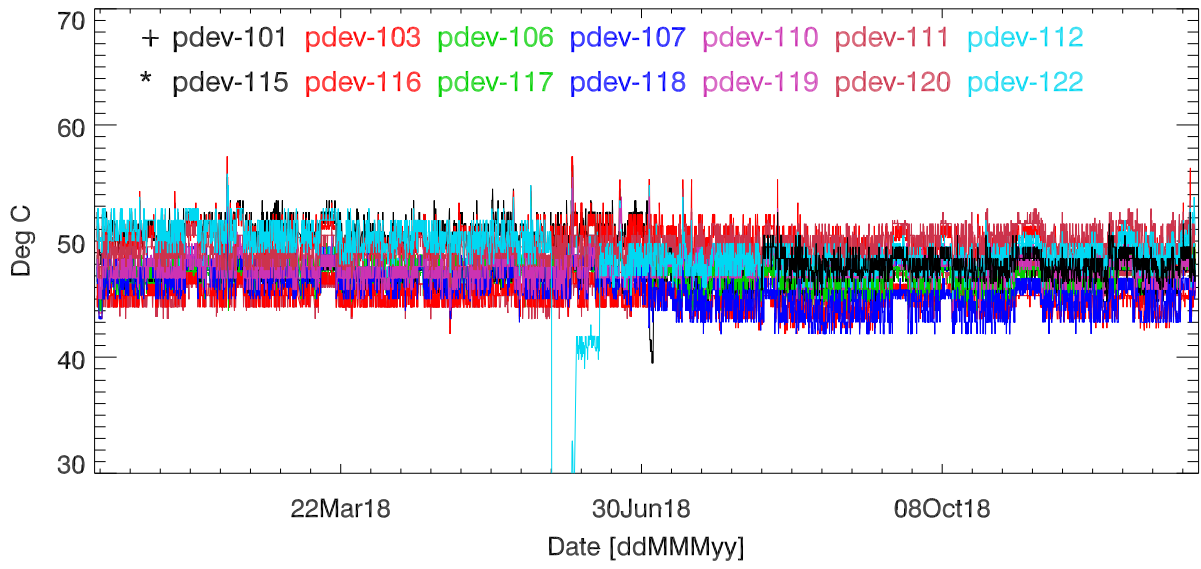

pdev hw year to date: Fan1 (GxA)

Fan2 (GxB)

Fan3 (Case)

Fan4 (Case)

pdev hw year to date: Temp1 (GxA)

Temp2 (GxB)

Temp3 (PCB)

pdev hw year to date: Vdd (GxA)

Vdd (GxB)

Vdd (3.3V)

Vdd (5V)

Vdd (12V)