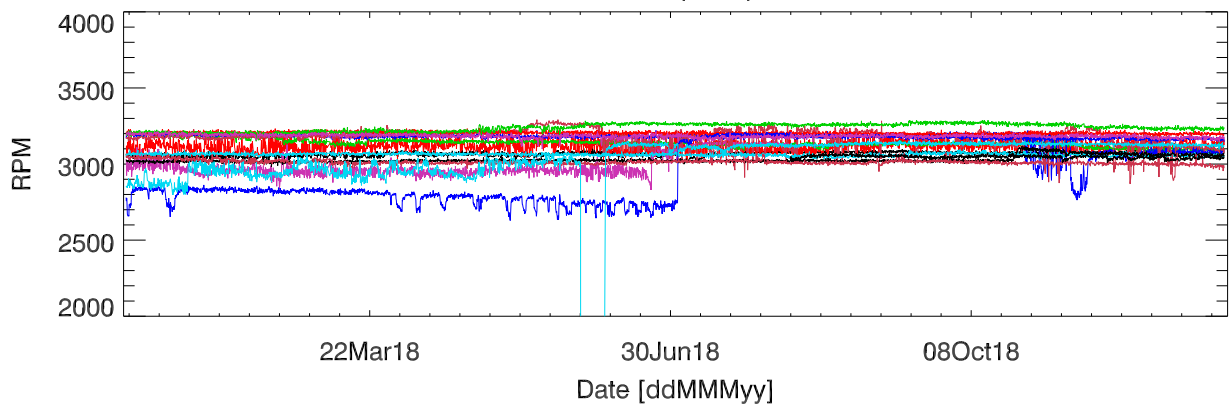

pdev hw year to date: Fan1 (GxA)

Fan2 (GxB)

Fan3 (Case)

Fan4 (Case)

pdev hw year to date: Temp1 (GxA)

Temp2 (GxB)

Temp3 (PCB)

pdev hw year to date: Vdd (GxA)

Vdd (GxB)

Vdd (3.3V)

Vdd (5V)

Vdd (12V)