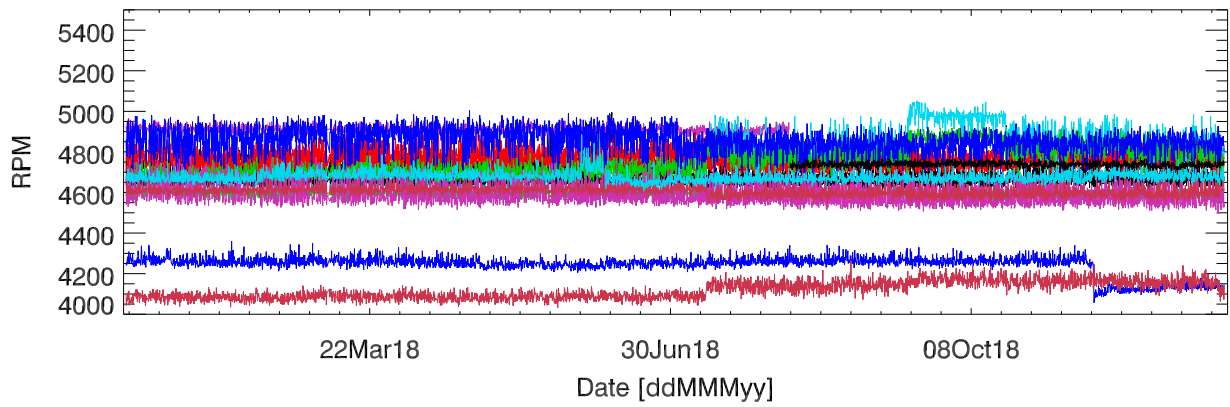

pdev hw year to date: Fan1 (GxA)

Fan2 (GxB)

Fan3 (Case)

Fan4 (Case)

pdev hw year to date: Temp1 (GxA)

Temp2 (GxB)

Temp3 (PCB)

pdev hw year to date: Vdd (GxA)

Vdd (GxB)

Vdd (3.3V)

Vdd (5V)

Vdd (12V)