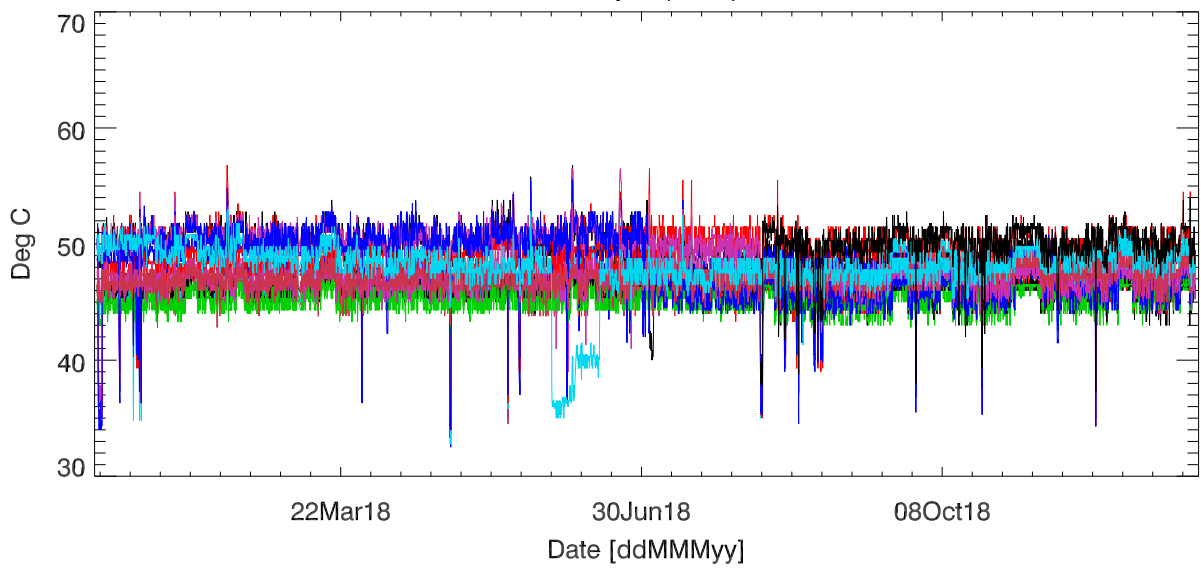

pdev hw year to date: Fan1 (GxA)

Fan2 (GxB)

Fan3 (Case)

Fan4 (Case)

pdev hw year to date: Temp1 (GxA)

Temp2 (GxB)

Temp3 (PCB)

pdev hw year to date: Vdd (GxA)

Vdd (GxB)

Vdd (3.3V)

Vdd (5V)

Vdd (12V)