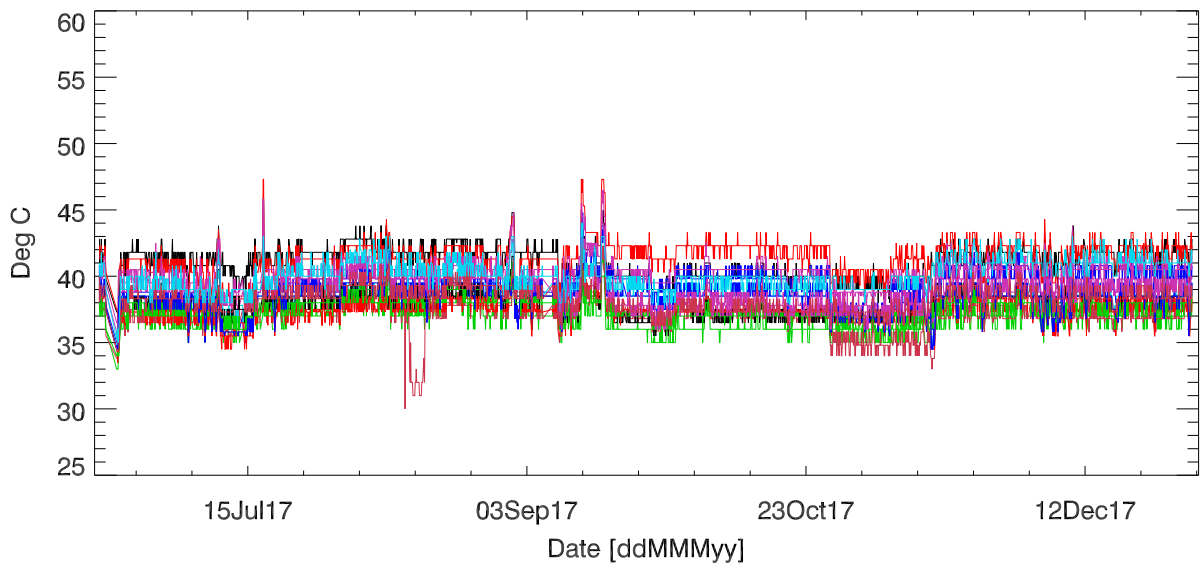

pdev hw year to date: Fan1 (GxA)

Fan2 (GxB)

Fan3 (Case)

Fan4 (Case)

pdev hw year to date: Temp1 (GxA)

Temp2 (GxB)

Temp3 (PCB)