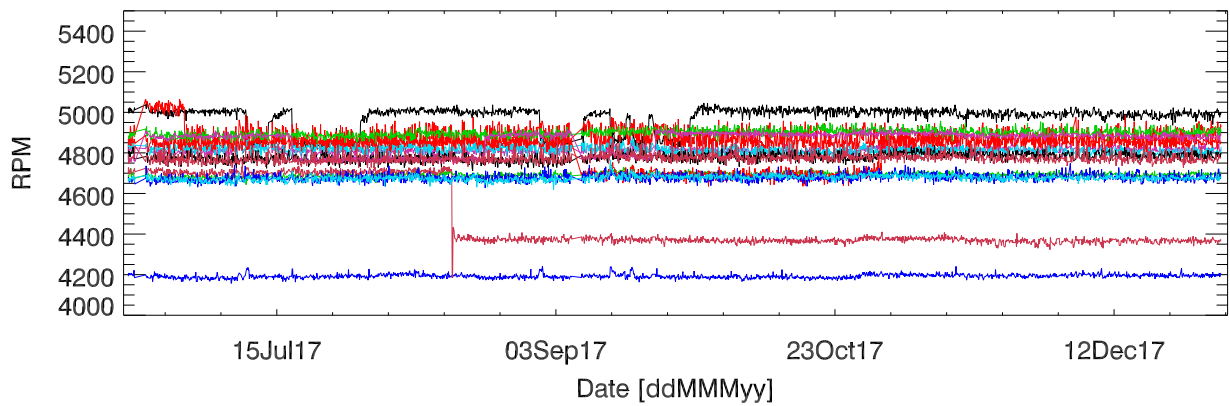

pdev hw year to date: Fan1 (GxA)

Fan2 (GxB)

Fan3 (Case)

Fan4 (Case)

pdev hw year to date: Temp1 (GxA)

Temp2 (GxB)

Temp3 (PCB)