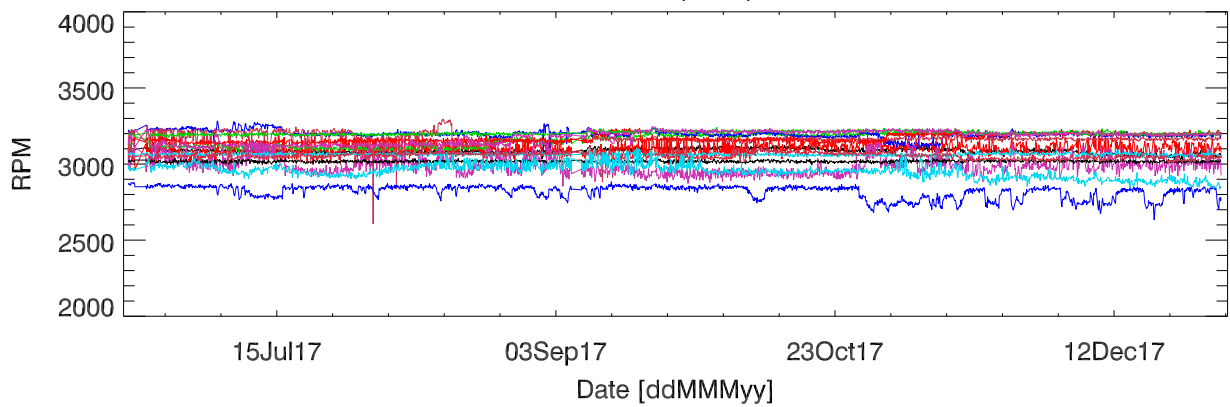

pdev hw year to date: Fan1 (GxA)

Fan2 (GxB)

Fan3 (Case)

Fan4 (Case)

pdev hw year to date: Temp1 (GxA)

Temp2 (GxB)

Temp3 (PCB)