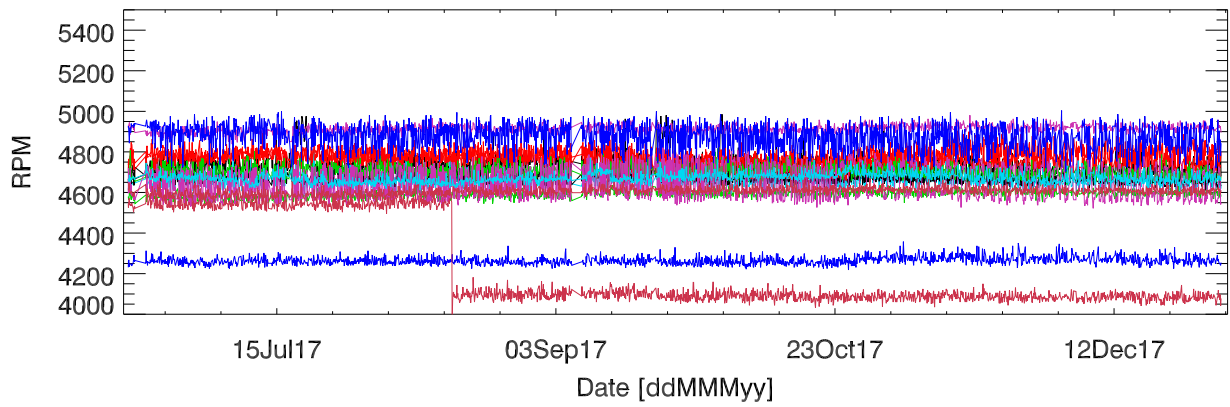

pdev hw year to date: Fan1 (GxA)

Fan2 (GxB)

Fan3 (Case)

Fan4 (Case)

pdev hw year to date: Temp1 (GxA)

Temp2 (GxB)

Temp3 (PCB)