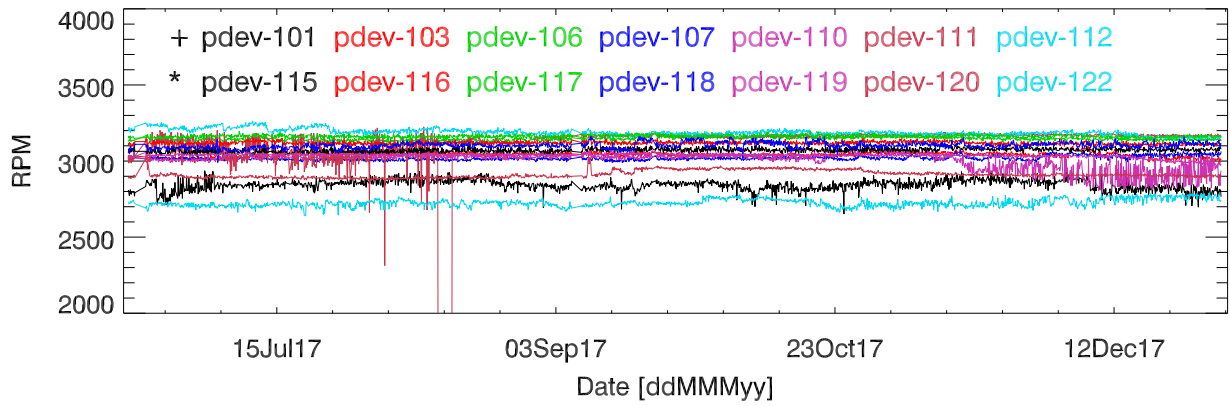

pdev hw year to date: Fan1 (GxA)

Fan2 (GxB)

Fan3 (Case)

Fan4 (Case)

pdev hw year to date: Temp1 (GxA)

Temp2 (GxB)

Temp3 (PCB)

### pdev hw year to date: Vdd (GxA)