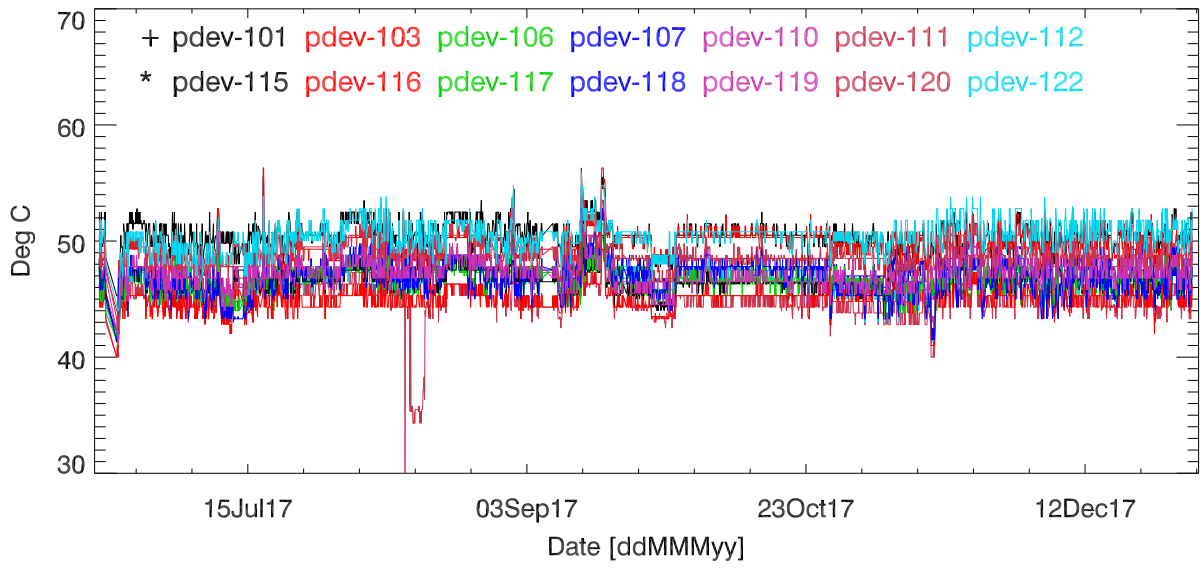

pdev hw year to date: Fan1 (GxA)

Fan2 (GxB)

Fan3 (Case)

Fan4 (Case)

pdev hw year to date: Temp1 (GxA)

Temp2 (GxB)

Temp3 (PCB)

### pdev hw year to date: Vdd (GxA)