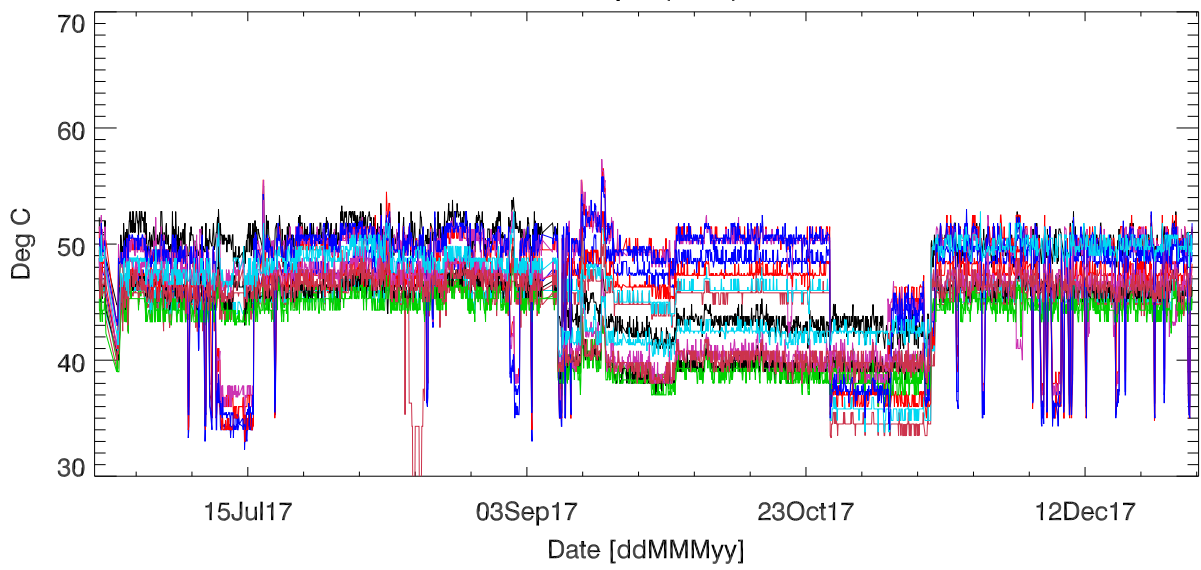

pdev hw year to date: Fan1 (GxA)

Fan2 (GxB)

Fan3 (Case)

Fan4 (Case)

pdev hw year to date: Temp1 (GxA)

Temp2 (GxB)

Temp3 (PCB)

### pdev hw year to date: Vdd (GxA)