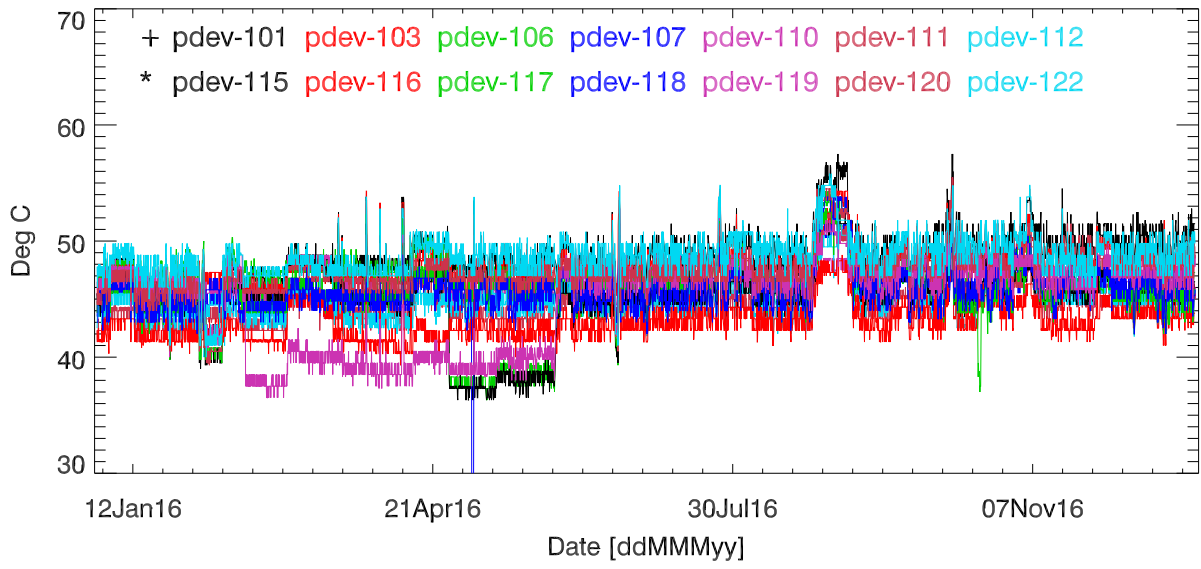

pdev hw year to date: Fan1 (GxA)

Fan2 (GxB)

Fan3 (Case)

Fan4 (Case)

pdev hw year to date: Temp1 (GxA)

Temp2 (GxB)

Temp3 (PCB)

pdev hw year to date: Vdd (GxA)

Vdd (GxB)

Vdd (3.3V)

Vdd (5V)

Vdd (12V)