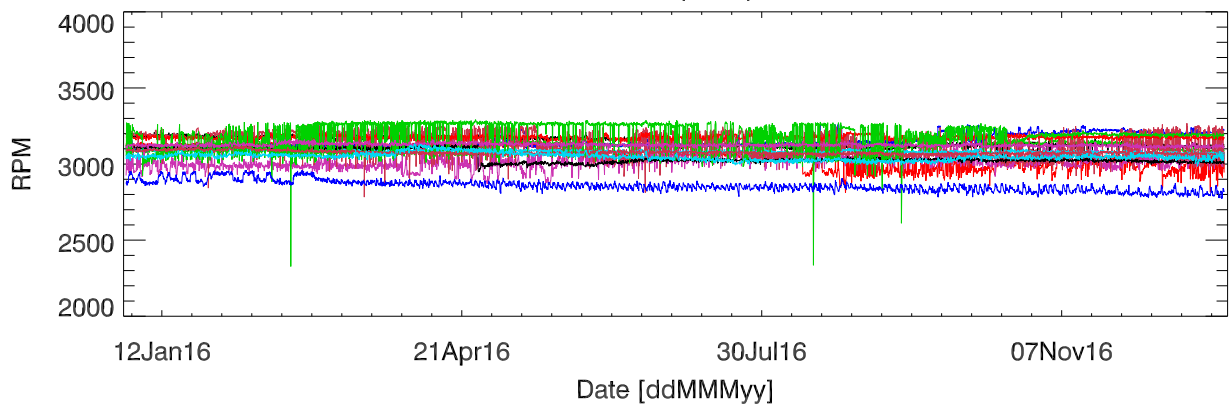

pdev hw year to date: Fan1 (GxA)

Fan2 (GxB)

Fan3 (Case)

Fan4 (Case)

pdev hw year to date: Temp1 (GxA)

Temp2 (GxB)

Temp3 (PCB)

pdev hw year to date: Vdd (GxA)

Vdd (GxB)

Vdd (3.3V)

Vdd (5V)

Vdd (12V)