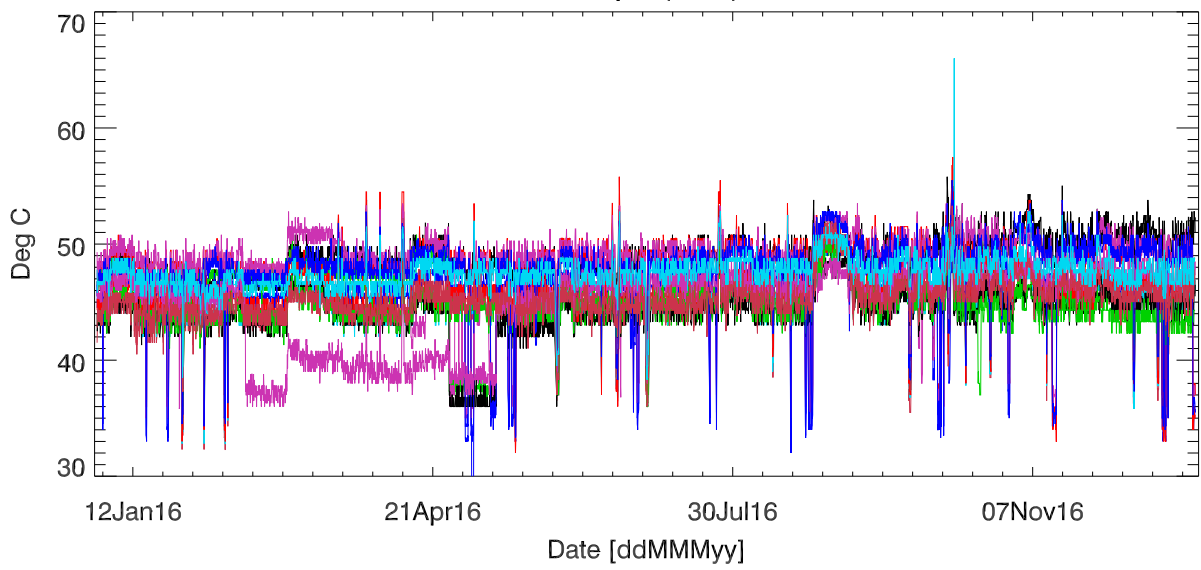

pdev hw year to date: Fan1 (GxA)

Fan2 (GxB)

Fan3 (Case)

Fan4 (Case)

pdev hw year to date: Temp1 (GxA)

Temp2 (GxB)

Temp3 (PCB)

pdev hw year to date: Vdd (GxA)

Vdd (GxB)

Vdd (3.3V)

Vdd (5V)

Vdd (12V)