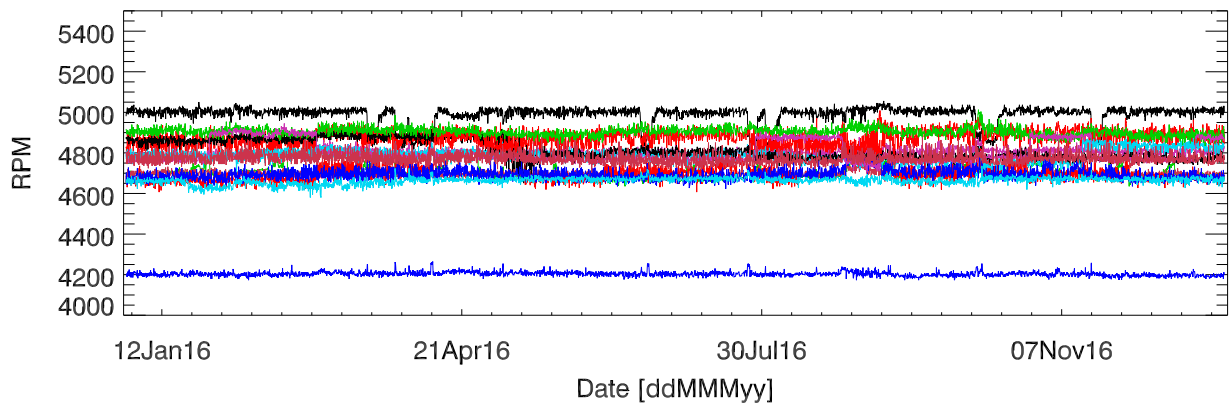

pdev hw year to date: Fan1 (GxA)

Fan2 (GxB)

Fan3 (Case)

Fan4 (Case)

pdev hw year to date: Temp1 (GxA)

Temp2 (GxB)

Temp3 (PCB)

pdev hw year to date: Vdd (GxA)

Vdd (GxB)

Vdd (3.3V)

Vdd (5V)

Vdd (12V)