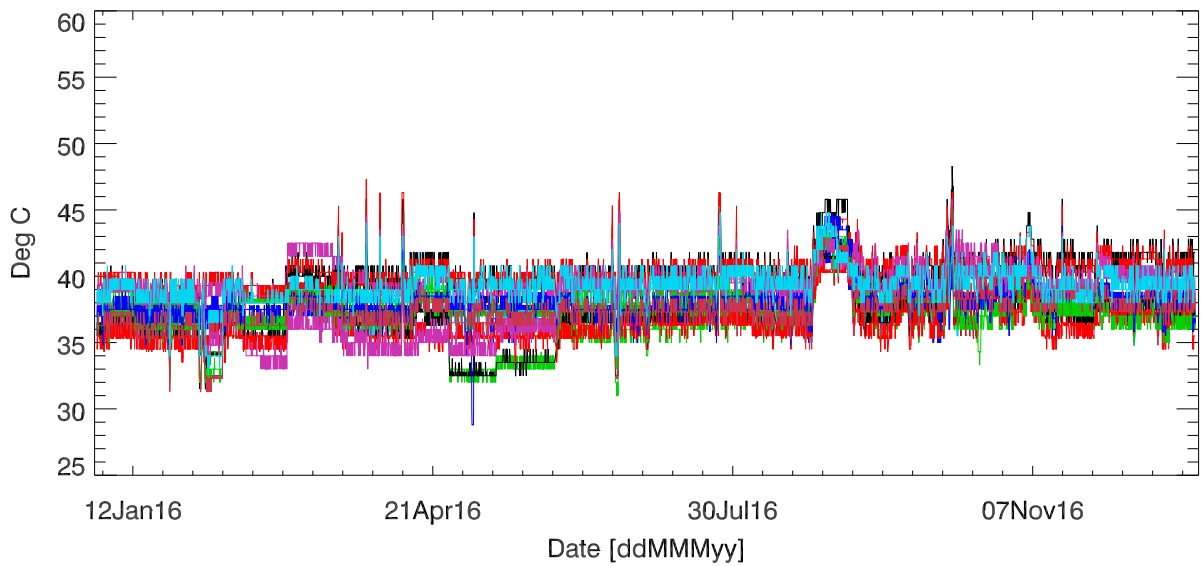

pdev hw year to date: Fan1 (GxA)

Fan2 (GxB)

Fan3 (Case)

Fan4 (Case)

pdev hw year to date: Temp1 (GxA)

Temp2 (GxB)

Temp3 (PCB)

pdev hw year to date: Vdd (GxA)

Vdd (GxB)

Vdd (3.3V)

Vdd (5V)

Vdd (12V)