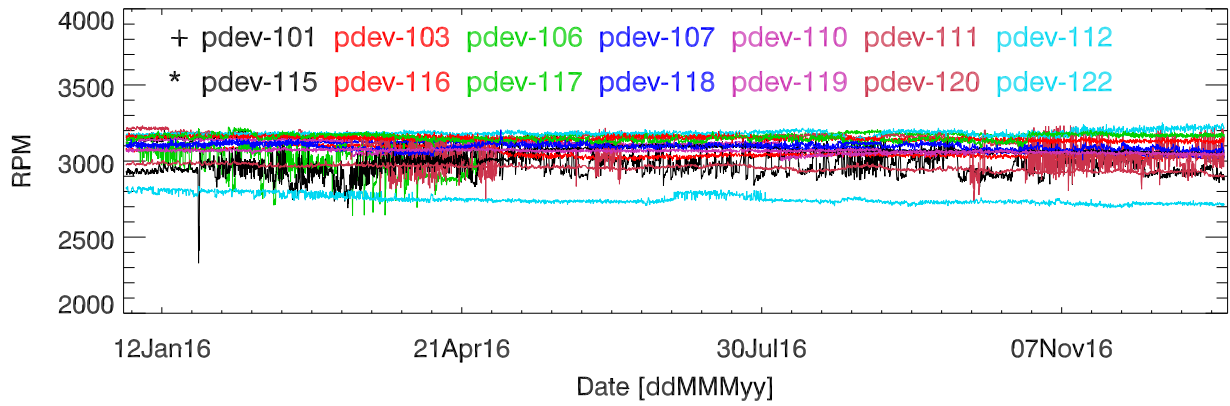

pdev hw year to date: Fan1 (GxA)

Fan2 (GxB)

Fan3 (Case)

Fan4 (Case)

pdev hw year to date: Temp1 (GxA)

Temp2 (GxB)

Temp3 (PCB)

pdev hw year to date: Vdd (GxA)

Vdd (GxB)

Vdd (3.3V)

Vdd (5V)

Vdd (12V)