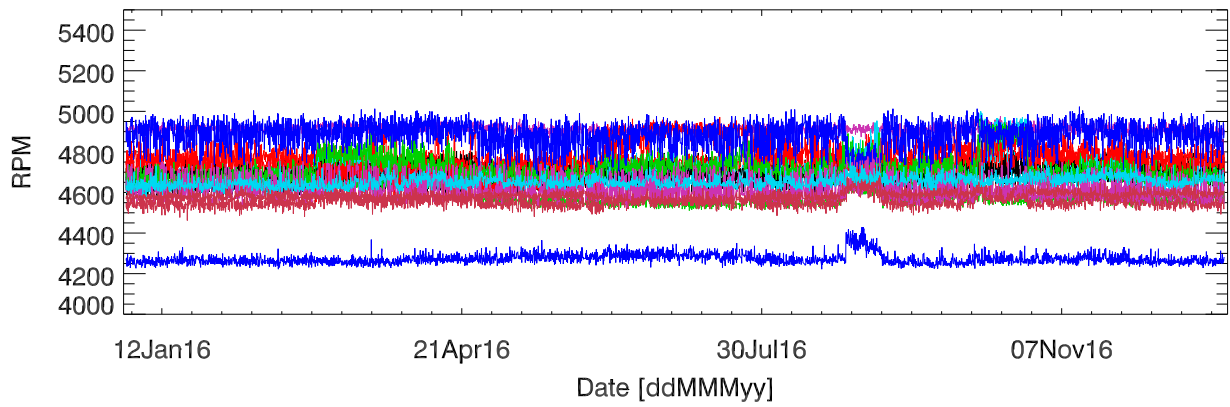

pdev hw year to date: Fan1 (GxA)

Fan2 (GxB)

Fan3 (Case)

Fan4 (Case)

pdev hw year to date: Temp1 (GxA)

Temp2 (GxB)

Temp3 (PCB)

pdev hw year to date: Vdd (GxA)

Vdd (GxB)

Vdd (3.3V)

Vdd (5V)

Vdd (12V)