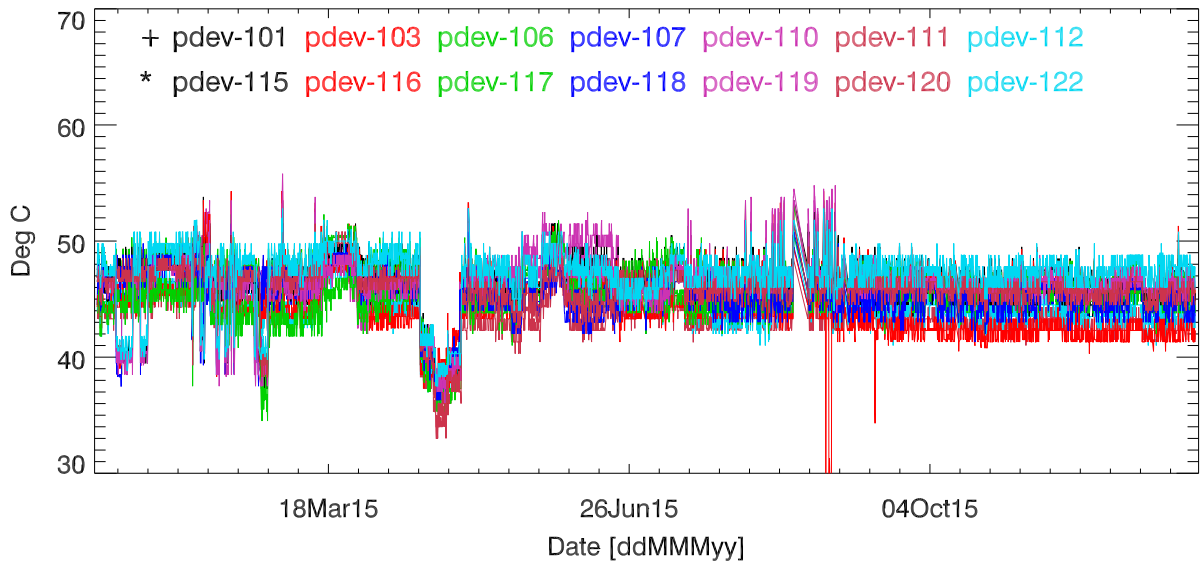

pdev hw year to date: Fan1 (GxA)

Fan2 (GxB)

Fan3 (Case)

Fan4 (Case)

pdev hw year to date: Temp1 (GxA)

Temp2 (GxB)

Temp3 (PCB)

pdev hw year to date: Vdd (GxA)

Vdd (GxB)

Vdd (3.3V)

Vdd (5V)

Vdd (12V)