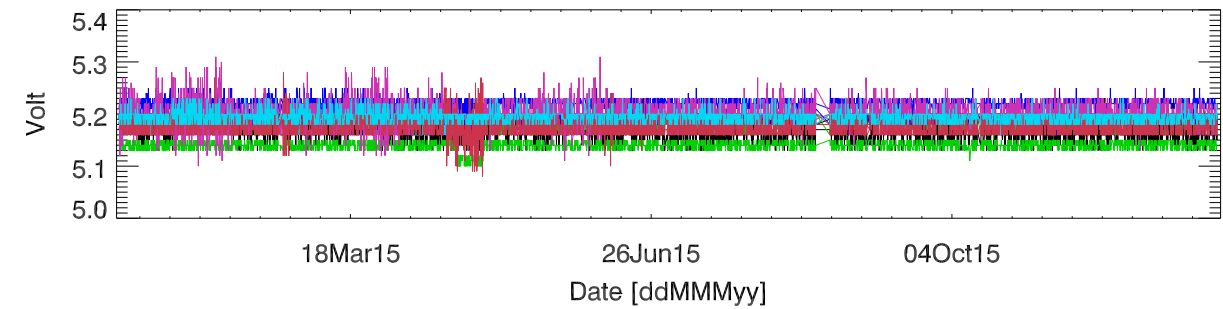

pdev hw year to date: Fan1 (GxA)

Fan2 (GxB)

Fan3 (Case)

Fan4 (Case)

pdev hw year to date: Temp1 (GxA)

Temp2 (GxB)

Temp3 (PCB)

pdev hw year to date: Vdd (GxA)

Vdd (GxB)

Vdd (3.3V)

Vdd (5V)

Vdd (12V)