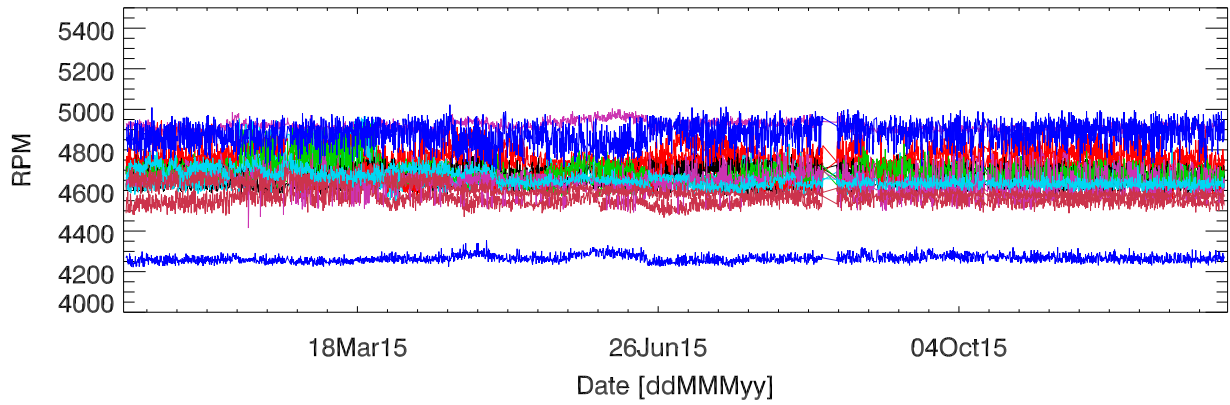

pdev hw year to date: Fan1 (GxA)

Fan2 (GxB)

Fan3 (Case)

Fan4 (Case)

pdev hw year to date: Temp1 (GxA)

Temp2 (GxB)

Temp3 (PCB)

pdev hw year to date: Vdd (GxA)

Vdd (GxB)

Vdd (3.3V)

Vdd (5V)

Vdd (12V)