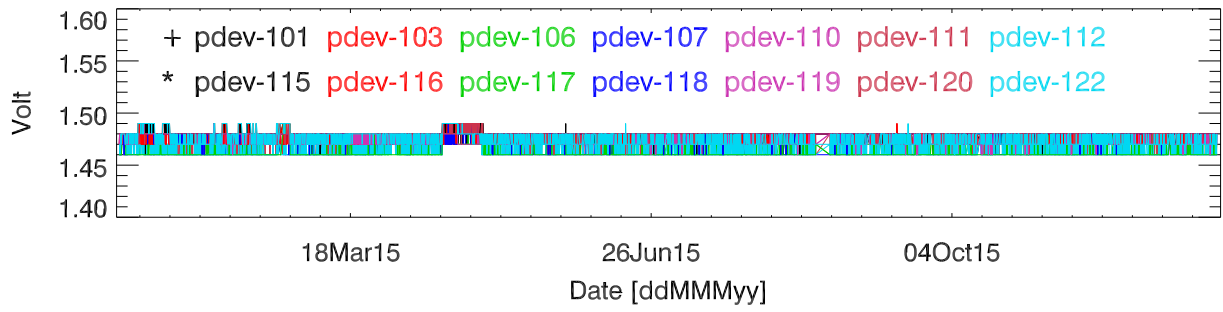

pdev hw year to date: Fan1 (GxA)

Fan2 (GxB)

Fan3 (Case)

Fan4 (Case)

pdev hw year to date: Temp1 (GxA)

Temp2 (GxB)

Temp3 (PCB)

pdev hw year to date: Vdd (GxA)

Vdd (GxB)

Vdd (3.3V)

Vdd (5V)

Vdd (12V)