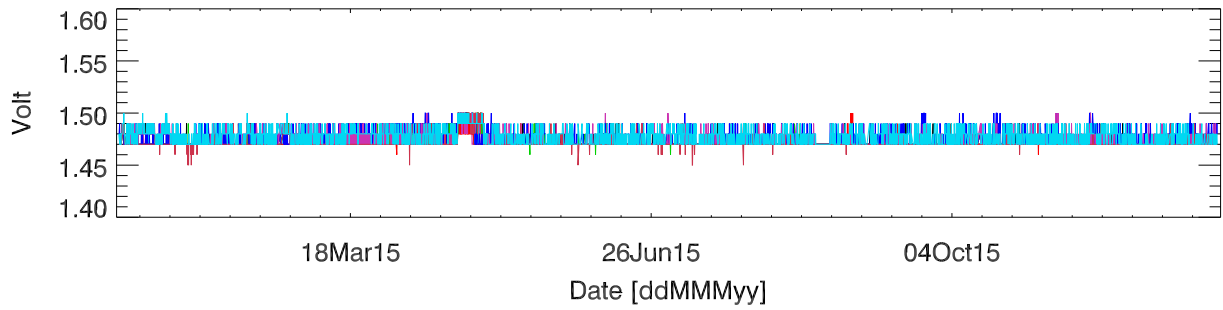

pdev hw year to date: Fan1 (GxA)

Fan2 (GxB)

Fan3 (Case)

Fan4 (Case)

pdev hw year to date: Temp1 (GxA)

Temp2 (GxB)

Temp3 (PCB)

pdev hw year to date: Vdd (GxA)

Vdd (GxB)

Vdd (3.3V)

Vdd (5V)

Vdd (12V)