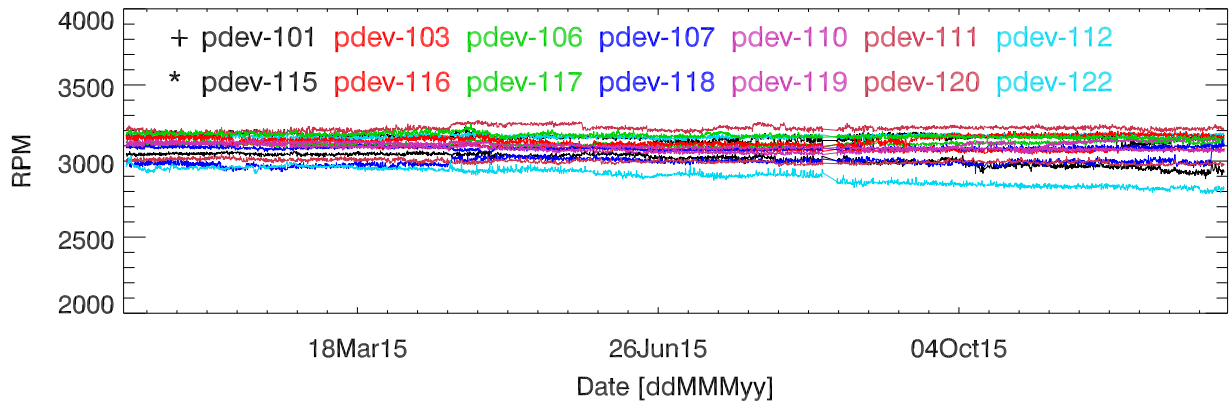

pdev hw year to date: Fan1 (GxA)

Fan2 (GxB)

Fan3 (Case)

Fan4 (Case)

pdev hw year to date: Temp1 (GxA)

Temp2 (GxB)

Temp3 (PCB)

pdev hw year to date: Vdd (GxA)

Vdd (GxB)

Vdd (3.3V)

Vdd (5V)

Vdd (12V)