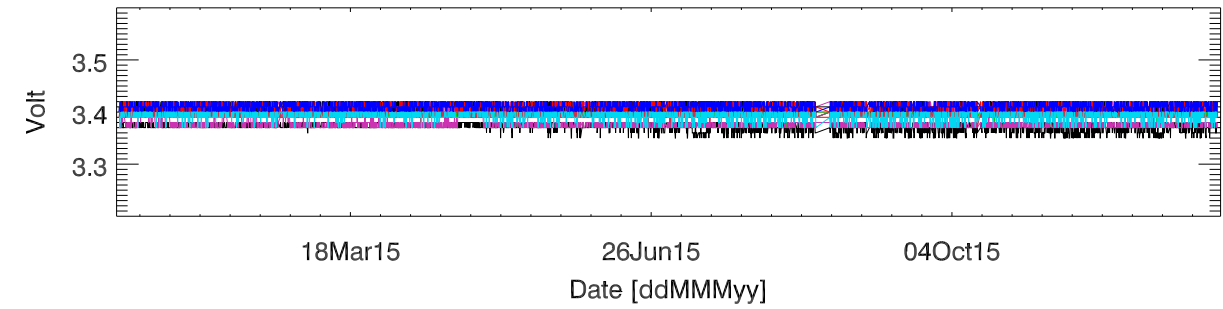

pdev hw year to date: Fan1 (GxA)

Fan2 (GxB)

Fan3 (Case)

Fan4 (Case)

pdev hw year to date: Temp1 (GxA)

Temp2 (GxB)

Temp3 (PCB)

pdev hw year to date: Vdd (GxA)

Vdd (GxB)

Vdd (3.3V)

Vdd (5V)

Vdd (12V)