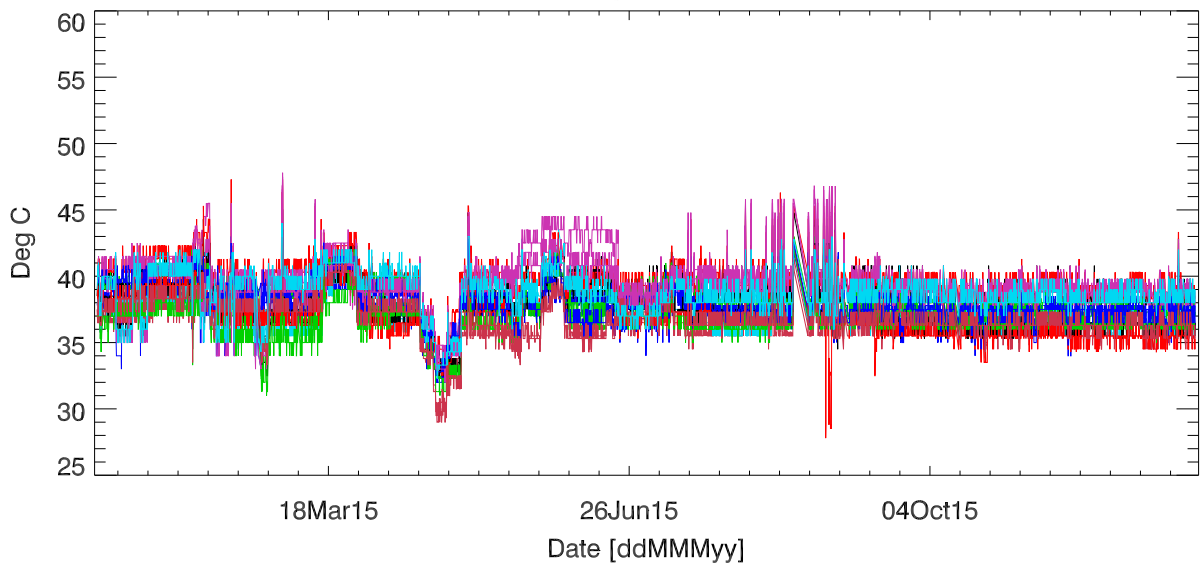

pdev hw year to date: Fan1 (GxA)

Fan2 (GxB)

Fan3 (Case)

Fan4 (Case)

pdev hw year to date: Temp1 (GxA)

Temp2 (GxB)

Temp3 (PCB)

pdev hw year to date: Vdd (GxA)

Vdd (GxB)

Vdd (3.3V)

Vdd (5V)

Vdd (12V)