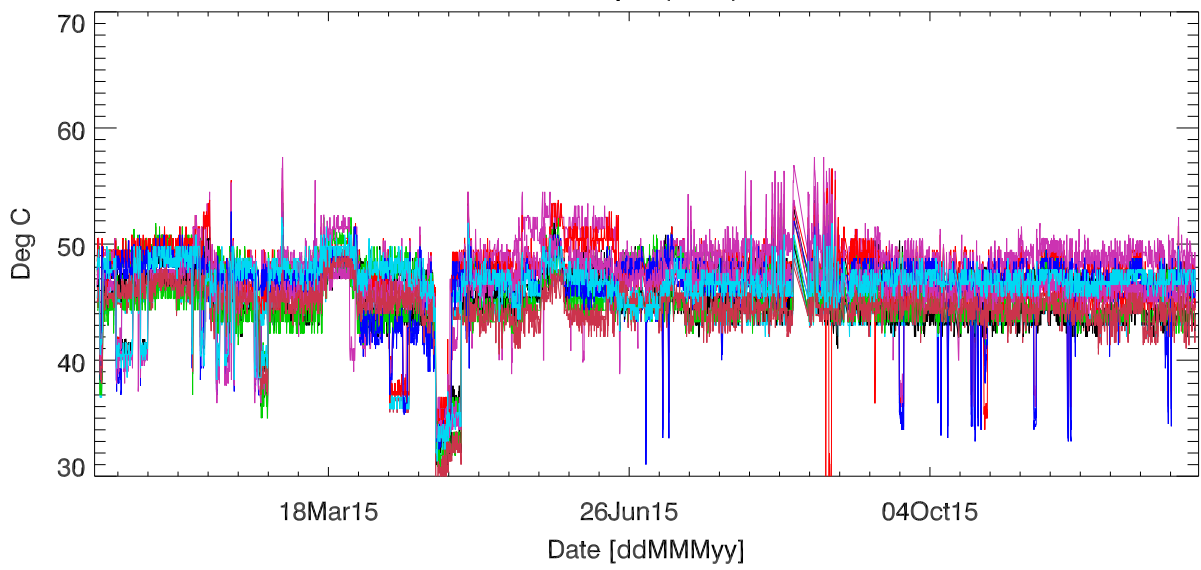

pdev hw year to date: Fan1 (GxA)

Fan2 (GxB)

Fan3 (Case)

Fan4 (Case)

pdev hw year to date: Temp1 (GxA)

Temp2 (GxB)

Temp3 (PCB)

pdev hw year to date: Vdd (GxA)

Vdd (GxB)

Vdd (3.3V)

Vdd (5V)

Vdd (12V)