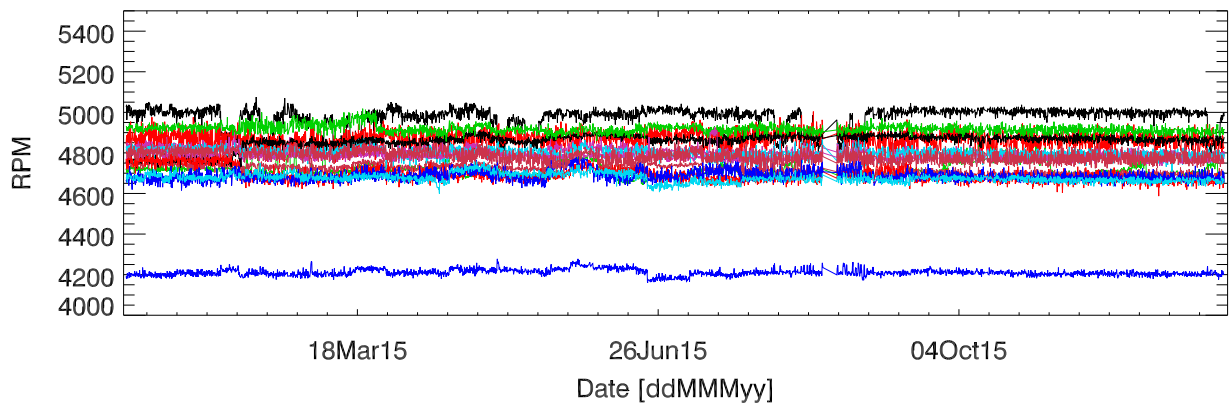

pdev hw year to date: Fan1 (GxA)

Fan2 (GxB)

Fan3 (Case)

Fan4 (Case)

pdev hw year to date: Temp1 (GxA)

Temp2 (GxB)

Temp3 (PCB)

pdev hw year to date: Vdd (GxA)

Vdd (GxB)

Vdd (3.3V)

Vdd (5V)

Vdd (12V)