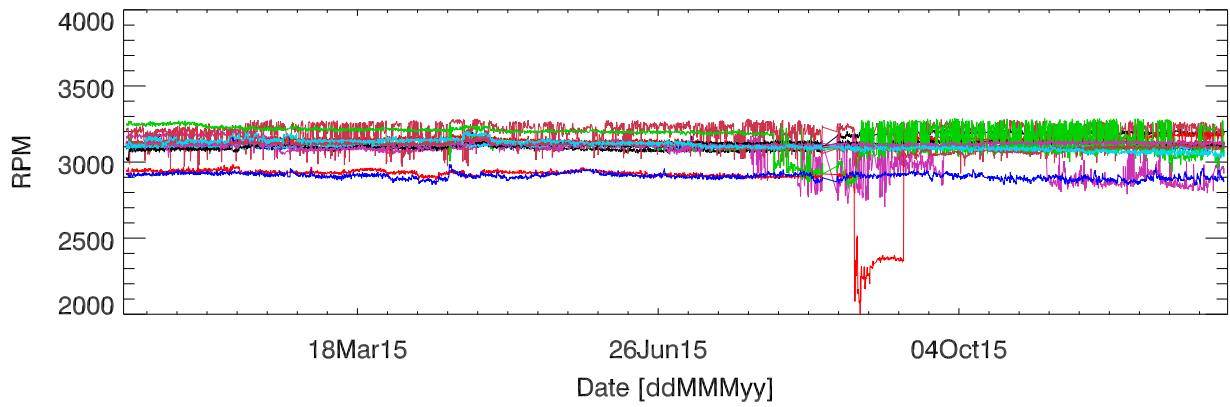

pdev hw year to date: Fan1 (GxA)

Fan2 (GxB)

Fan3 (Case)

Fan4 (Case)

pdev hw year to date: Temp1 (GxA)

Temp2 (GxB)

Temp3 (PCB)

pdev hw year to date: Vdd (GxA)

Vdd (GxB)

Vdd (3.3V)

Vdd (5V)

Vdd (12V)