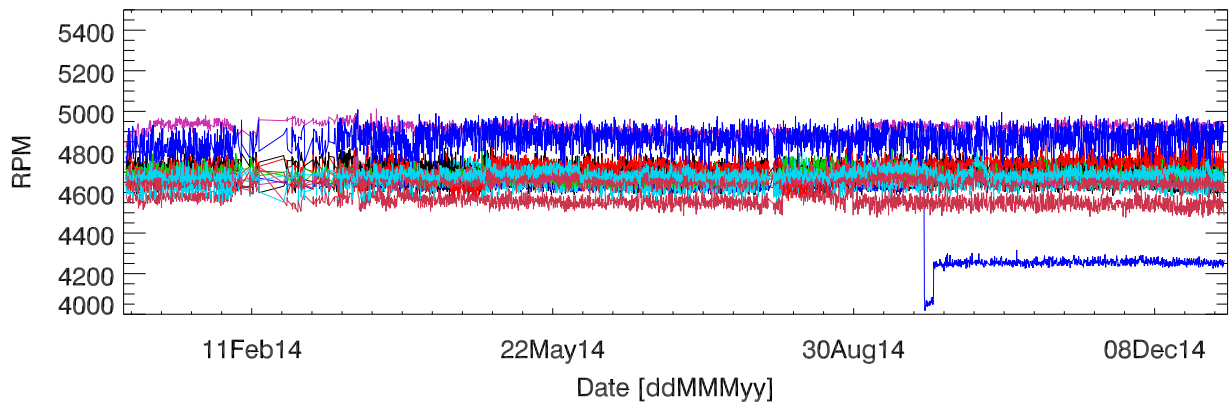

pdev hw year to date: Fan1 (GxA)

Fan2 (GxB)

Fan3 (Case)

Fan4 (Case)

pdev hw year to date: Temp1 (GxA)

Temp2 (GxB)

Temp3 (PCB)