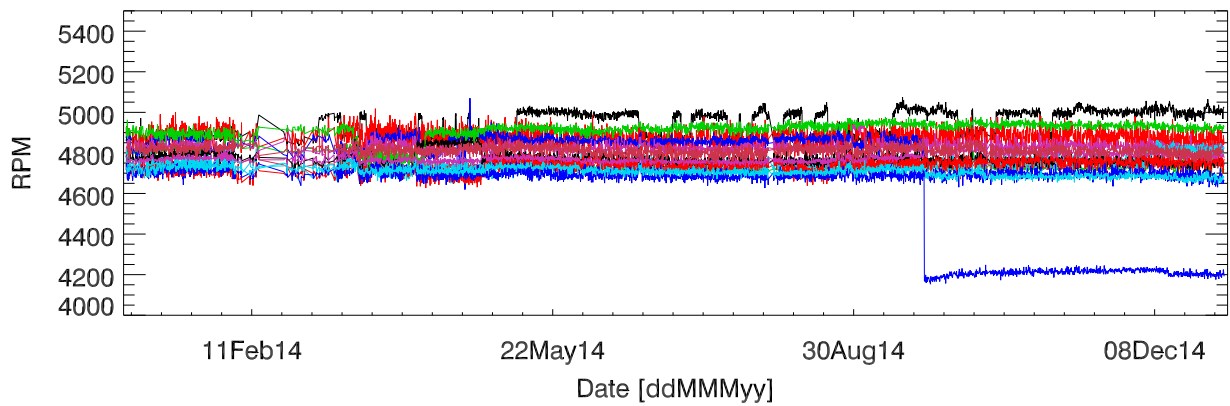

pdev hw year to date: Fan1 (GxA)

Fan2 (GxB)

Fan3 (Case)

Fan4 (Case)

pdev hw year to date: Temp1 (GxA)

Temp2 (GxB)

Temp3 (PCB)

### pdev hw year to date: Vdd (GxA)