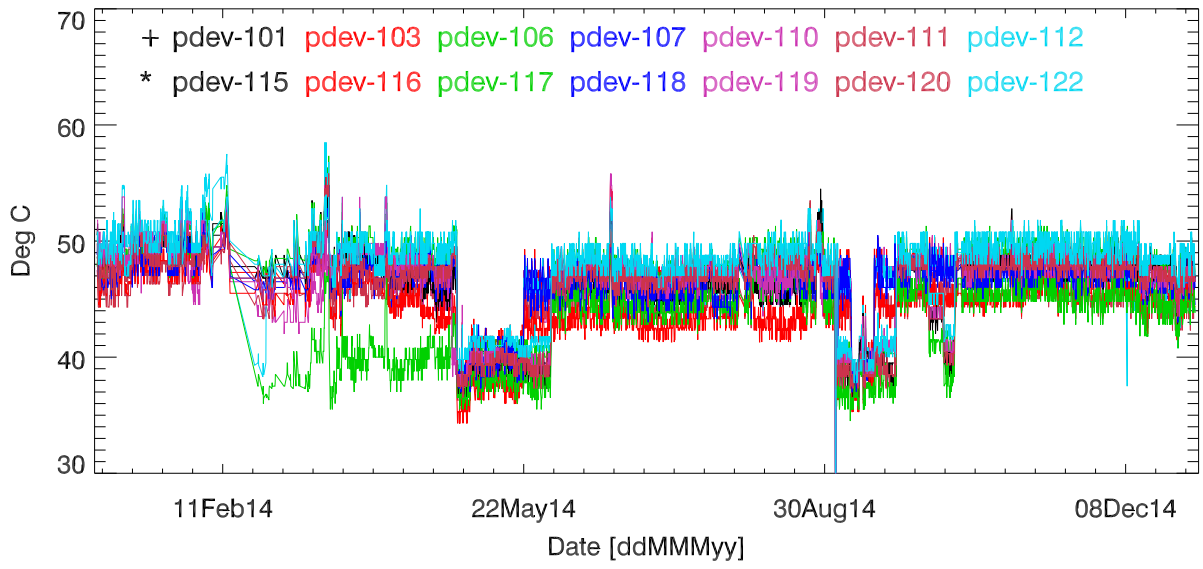

pdev hw year to date: Fan1 (GxA)

Fan2 (GxB)

Fan3 (Case)

Fan4 (Case)

pdev hw year to date: Temp1 (GxA)

Temp2 (GxB)

Temp3 (PCB)

### pdev hw year to date: Vdd (GxA)