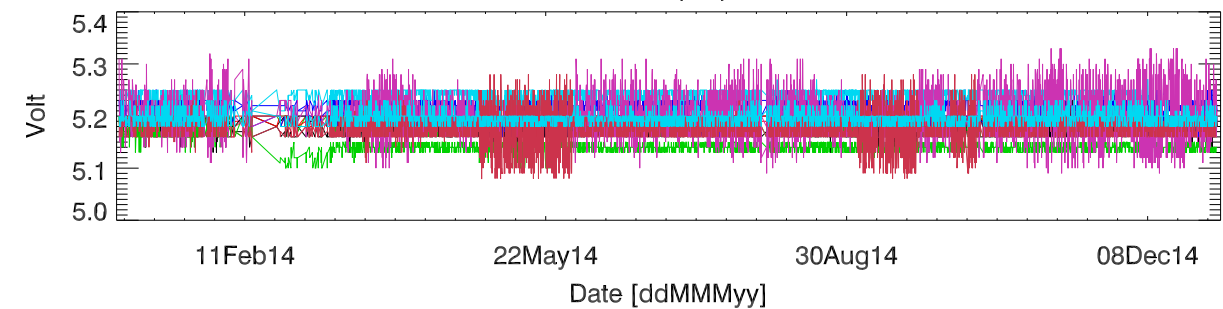

pdev hw year to date: Vdd (GxA)

Vdd (GxB)

Vdd (3.3V)

Vdd (5V)

Vdd (12V)