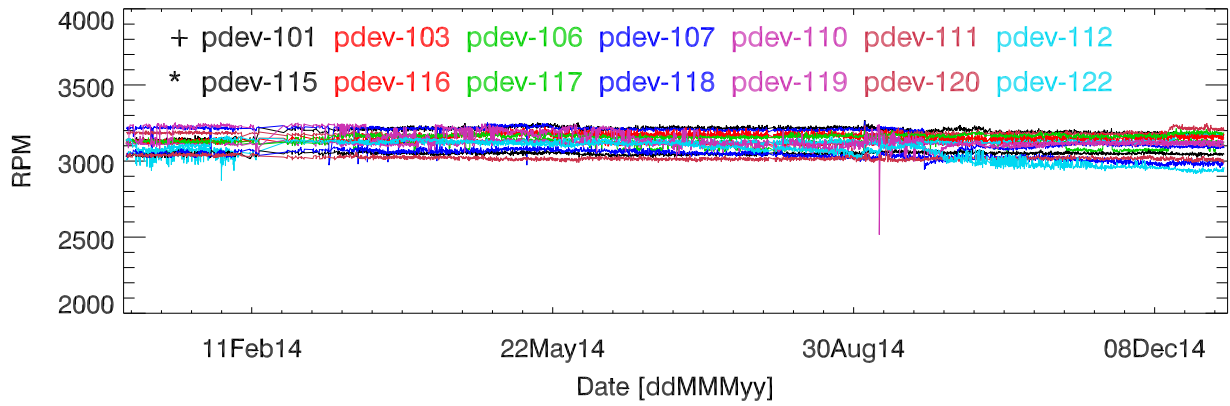

pdev hw year to date: Fan1 (GxA)

Fan2 (GxB)

Fan3 (Case)

Fan4 (Case)

pdev hw year to date: Temp1 (GxA)

Temp2 (GxB)

Temp3 (PCB)

### pdev hw year to date: Vdd (GxA)