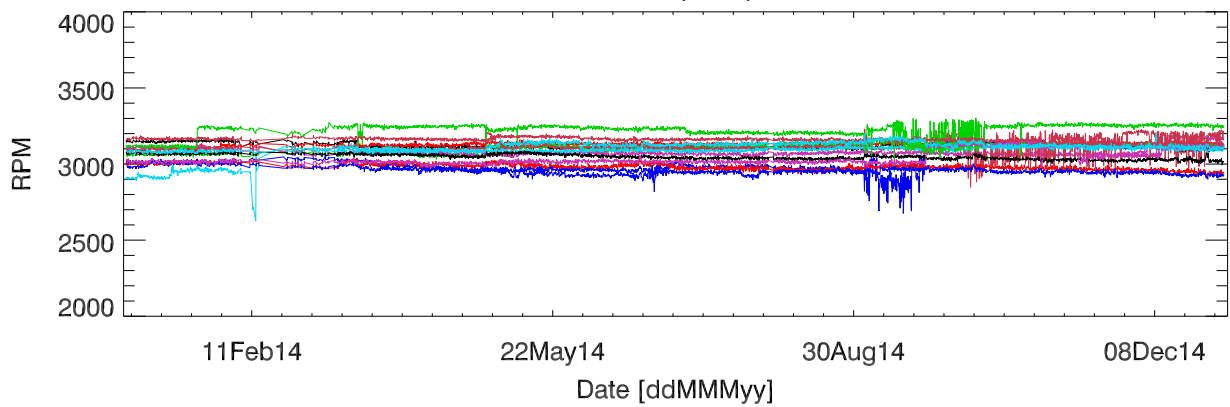

pdev hw year to date: Fan1 (GxA)

Fan2 (GxB)

Fan3 (Case)

Fan4 (Case)

pdev hw year to date: Temp1 (GxA)

Temp2 (GxB)

Temp3 (PCB)

### pdev hw year to date: Vdd (GxA)