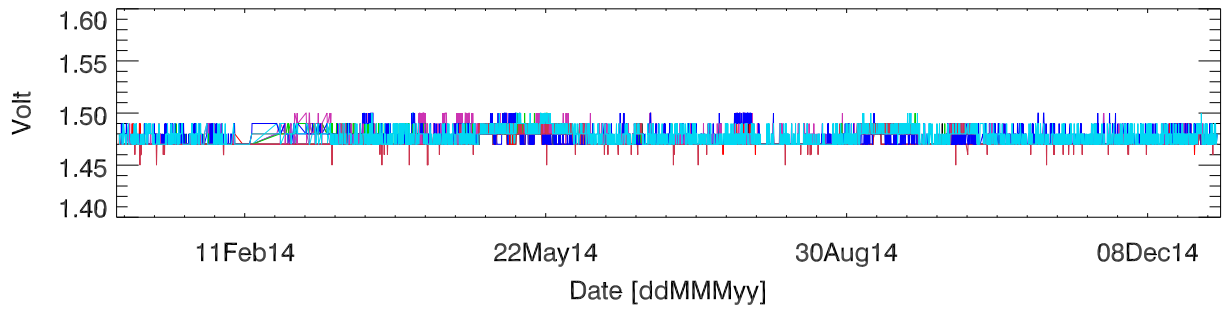

pdev hw year to date: Vdd (GxA)

Vdd (GxB)

Vdd (3.3V)

Vdd (5V)

Vdd (12V)