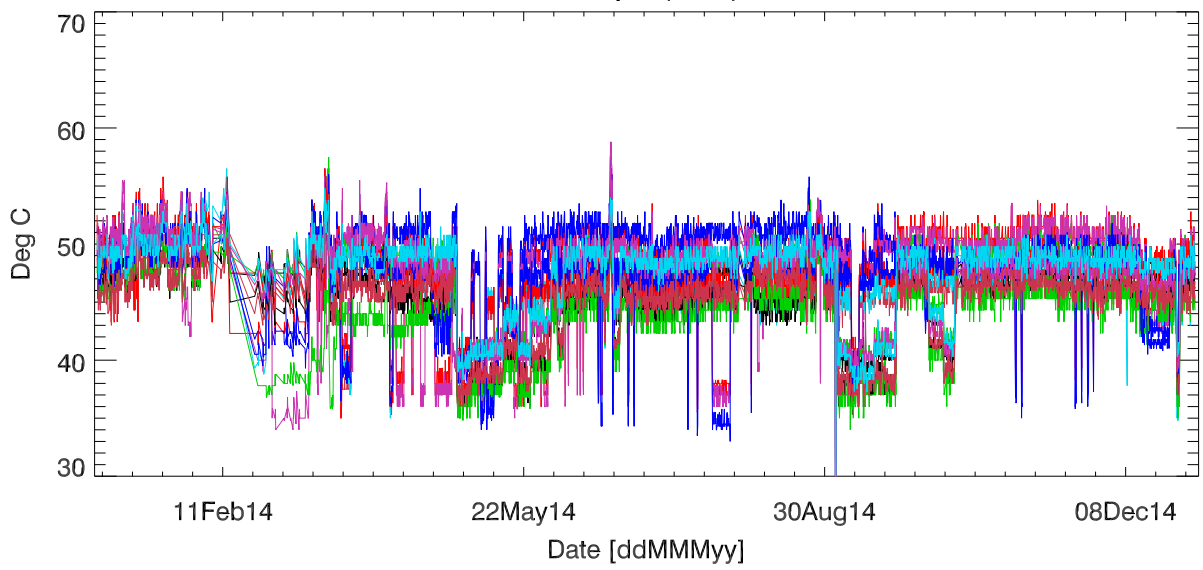

pdev hw year to date: Fan1 (GxA)

Fan2 (GxB)

Fan3 (Case)

Fan4 (Case)

pdev hw year to date: Temp1 (GxA)

Temp2 (GxB)

Temp3 (PCB)

### pdev hw year to date: Vdd (GxA)