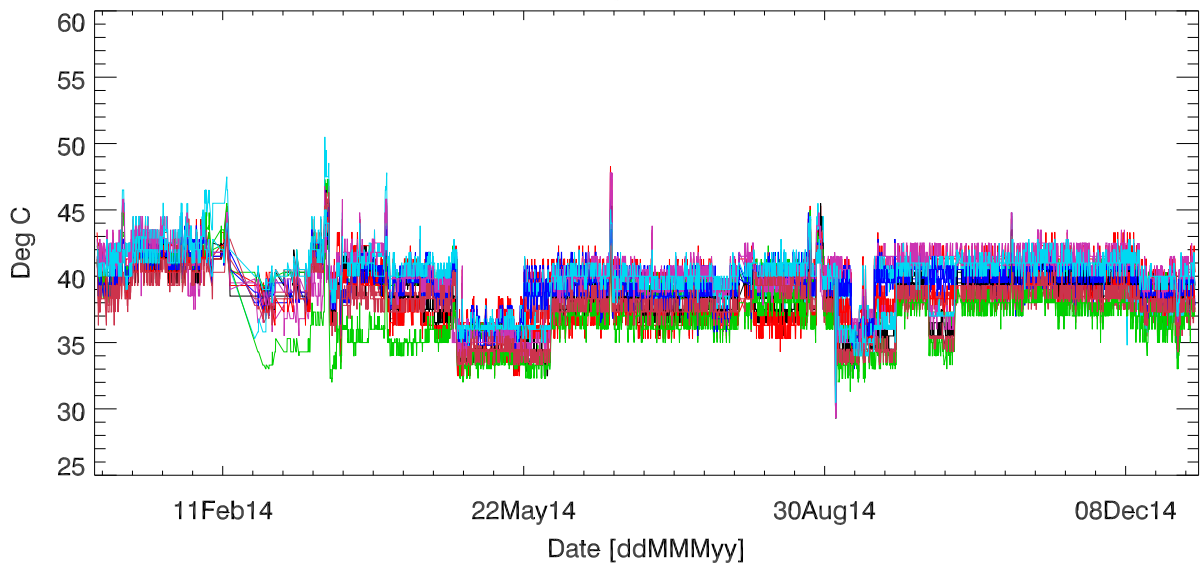

pdev hw year to date: Fan1 (GxA)

Fan2 (GxB)

Fan3 (Case)

Fan4 (Case)

pdev hw year to date: Temp1 (GxA)

Temp2 (GxB)

Temp3 (PCB)

### pdev hw year to date: Vdd (GxA)