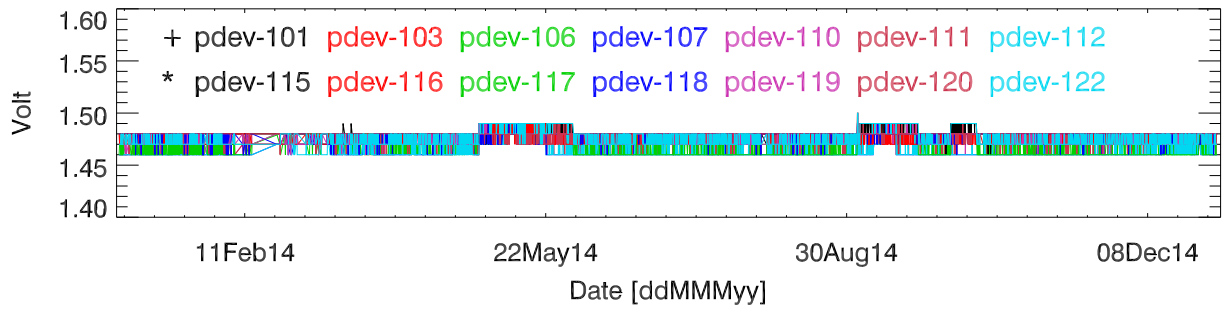

pdev hw year to date: Fan1 (GxA)

Fan2 (GxB)

Fan3 (Case)

Fan4 (Case)

pdev hw year to date: Temp1 (GxA)

Temp2 (GxB)

Temp3 (PCB)

### pdev hw year to date: Vdd (GxA)