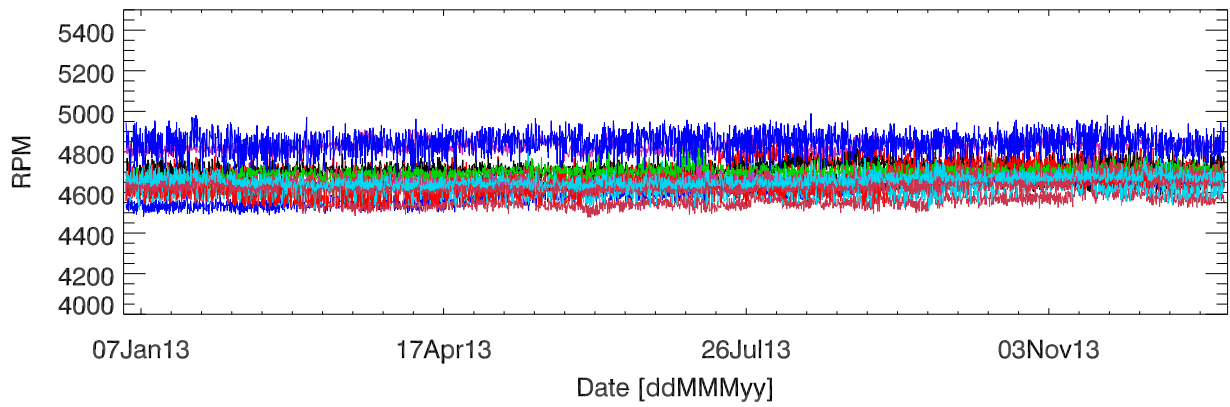

pdev hw year to date: Fan1 (GxA)

Fan2 (GxB)

Fan3 (Case)

Fan4 (Case)

pdev hw year to date: Temp1 (GxA)

Temp2 (GxB)

Temp3 (PCB)