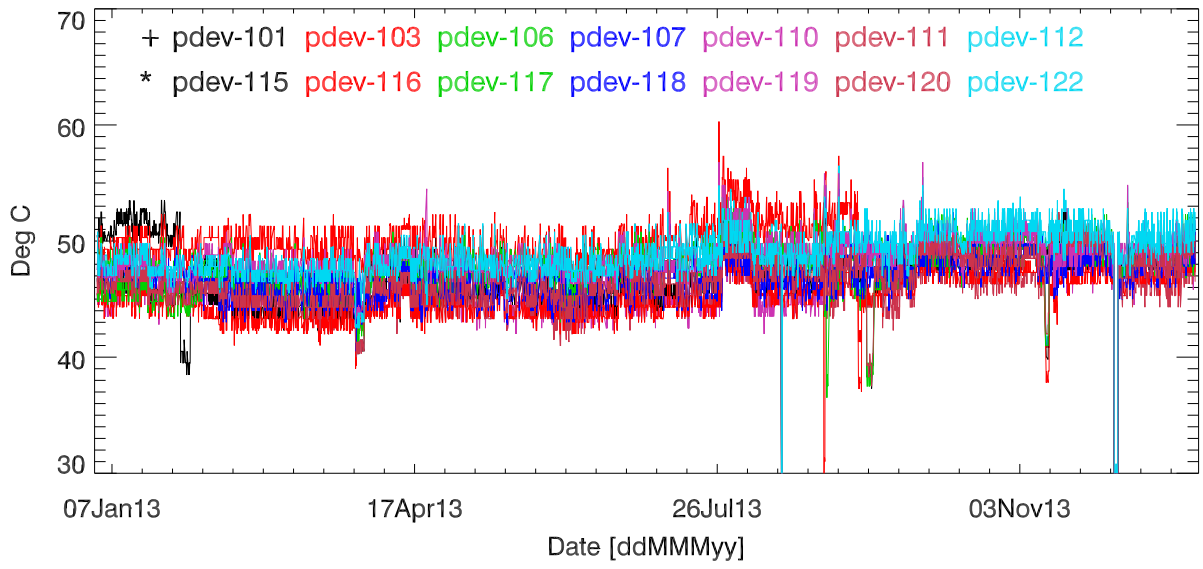

pdev hw year to date: Fan1 (GxA)

Fan2 (GxB)

Fan3 (Case)

Fan4 (Case)

pdev hw year to date: Temp1 (GxA)

Temp2 (GxB)

Temp3 (PCB)

### pdev hw year to date: Vdd (GxA)