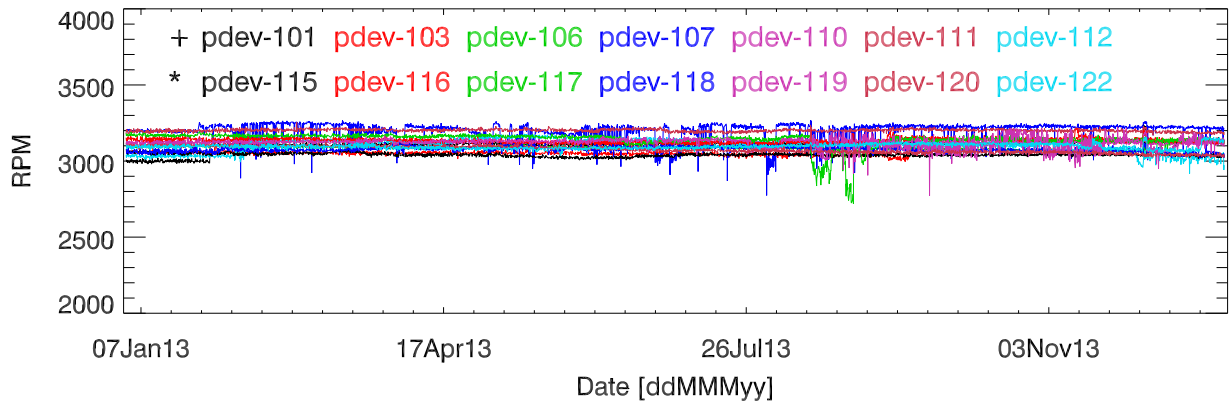

pdev hw year to date: Fan1 (GxA)

Fan2 (GxB)

Fan3 (Case)

Fan4 (Case)

pdev hw year to date: Temp1 (GxA)

Temp2 (GxB)

Temp3 (PCB)

### pdev hw year to date: Vdd (GxA)