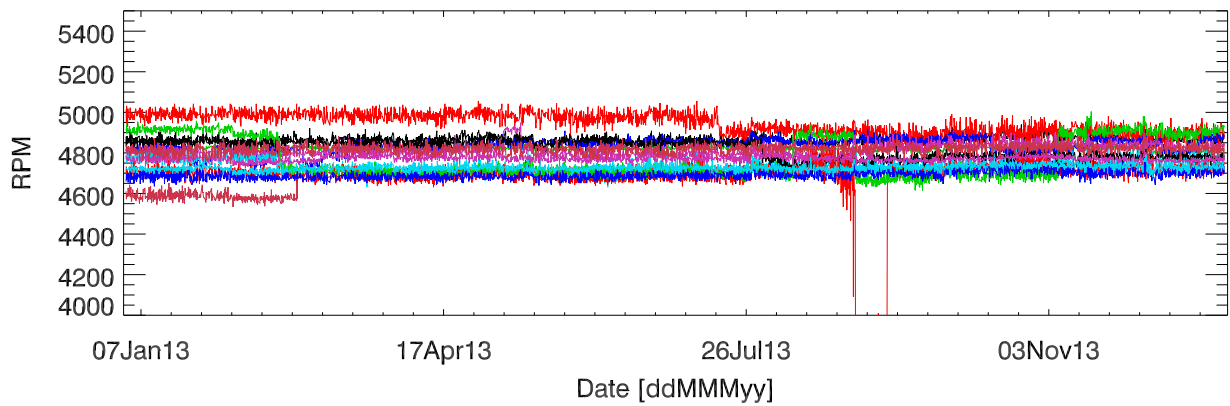

pdev hw year to date: Fan1 (GxA)

Fan2 (GxB)

Fan3 (Case)

Fan4 (Case)

pdev hw year to date: Temp1 (GxA)

Temp2 (GxB)

Temp3 (PCB)

### pdev hw year to date: Vdd (GxA)