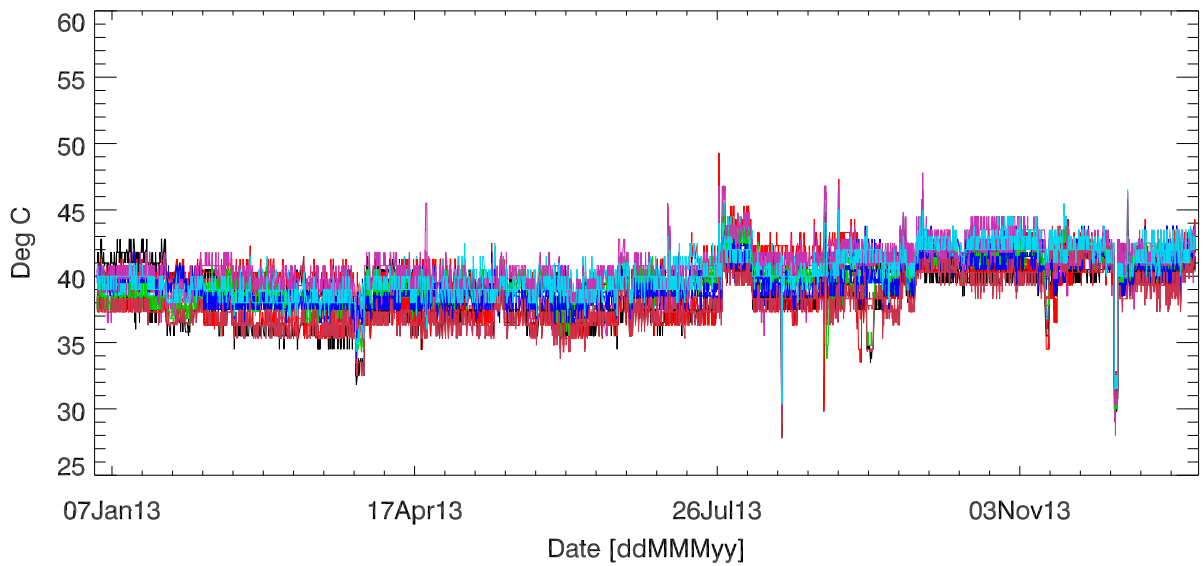

pdev hw year to date: Fan1 (GxA)

Fan2 (GxB)

Fan3 (Case)

Fan4 (Case)

pdev hw year to date: Temp1 (GxA)

Temp2 (GxB)

Temp3 (PCB)

### pdev hw year to date: Vdd (GxA)