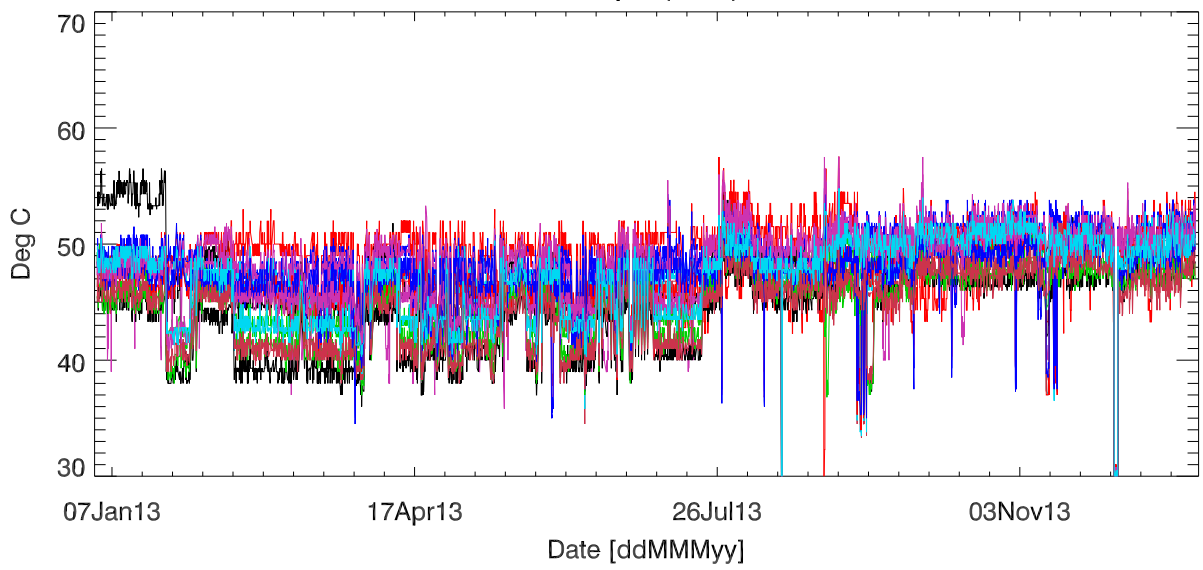

pdev hw year to date: Fan1 (GxA)

Fan2 (GxB)

Fan3 (Case)

Fan4 (Case)

pdev hw year to date: Temp1 (GxA)

Temp2 (GxB)

Temp3 (PCB)

### pdev hw year to date: Vdd (GxA)