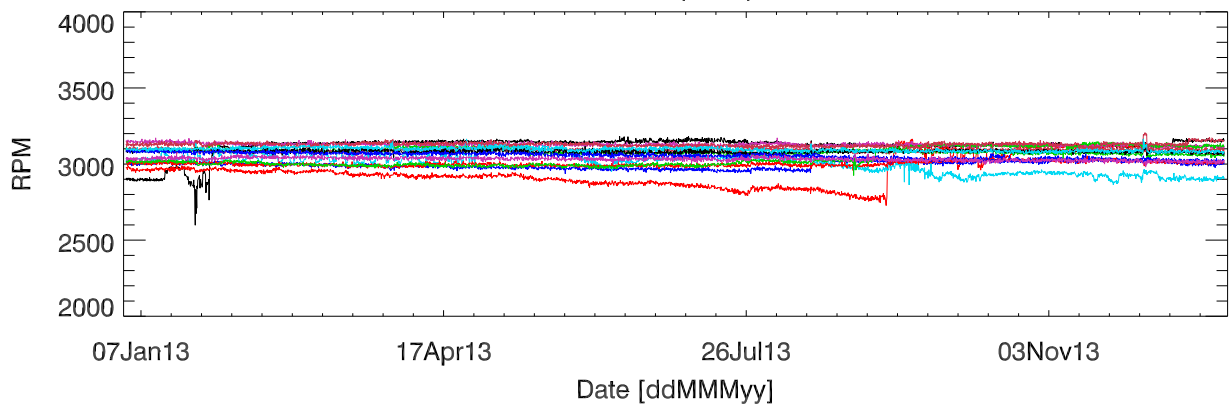

pdev hw year to date: Fan1 (GxA)

Fan2 (GxB)

Fan3 (Case)

Fan4 (Case)

pdev hw year to date: Temp1 (GxA)

Temp2 (GxB)

Temp3 (PCB)

### pdev hw year to date: Vdd (GxA)