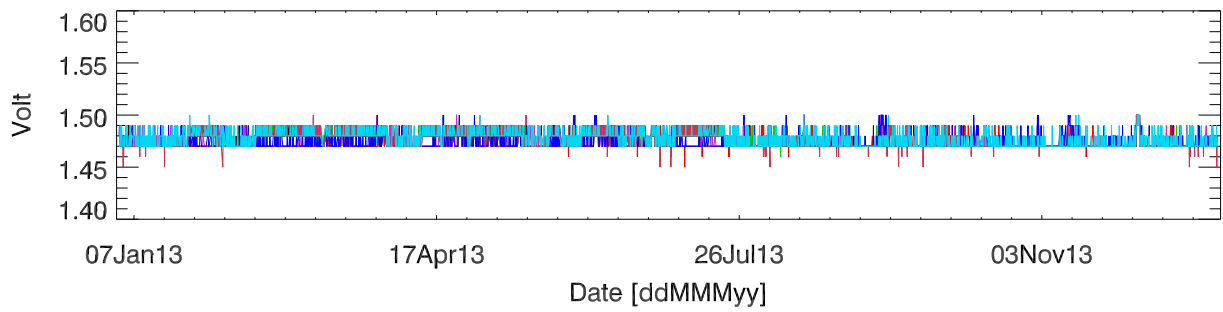

pdev hw year to date: Vdd (GxA)

Vdd (GxB)

Vdd (3.3V)

Vdd (5V)

Vdd (12V)