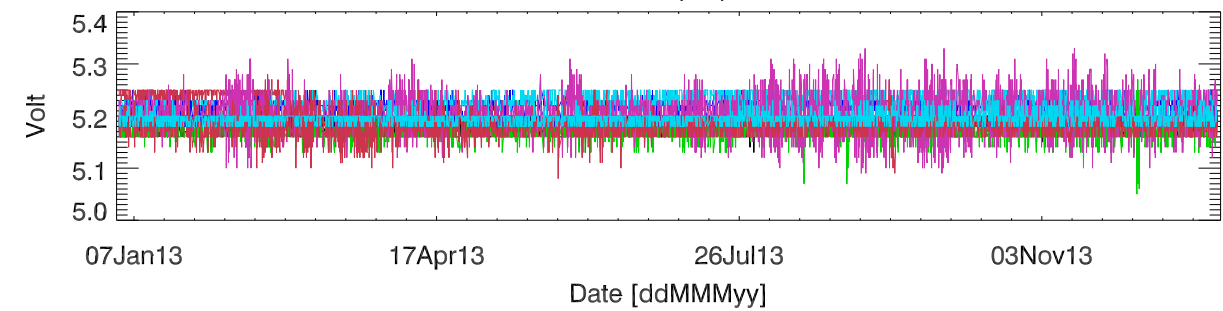

pdev hw year to date: Vdd (GxA)

Vdd (GxB)

Vdd (3.3V)

Vdd (5V)

Vdd (12V)