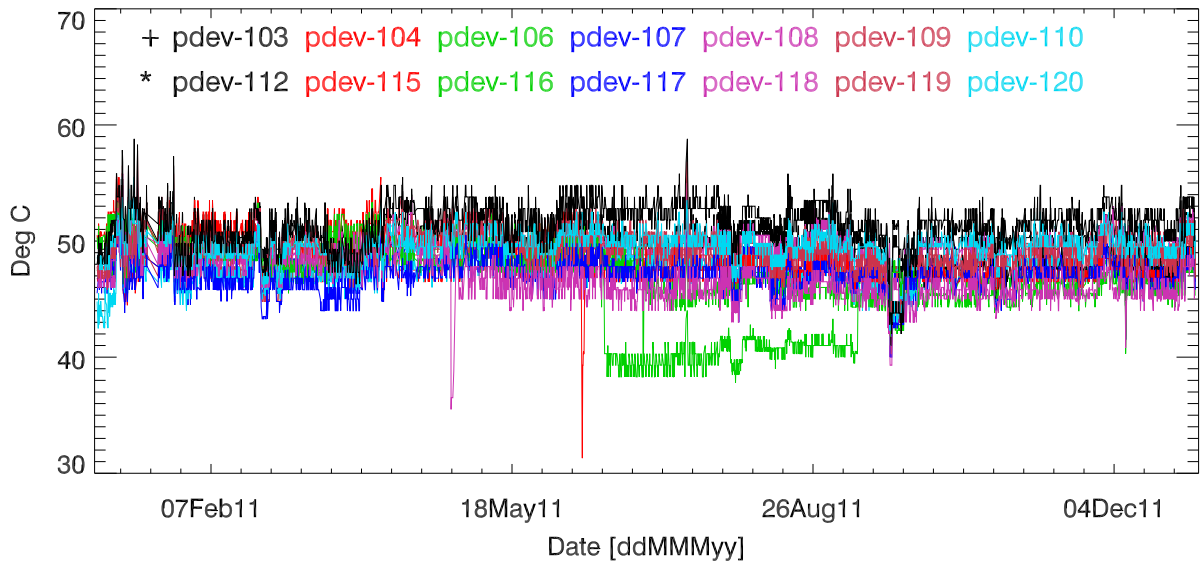

pdev hw year to date: Fan1 (GxA)

Fan2 (GxB)

Fan3 (Case)

Fan4 (Case)

pdev hw year to date: Temp1 (GxA)

Temp2 (GxB)

Temp3 (PCB)

pdev hw year to date: Vdd (GxA)

Vdd (GxB)

Vdd (3.3V)

Vdd (5V)

Vdd (12V)