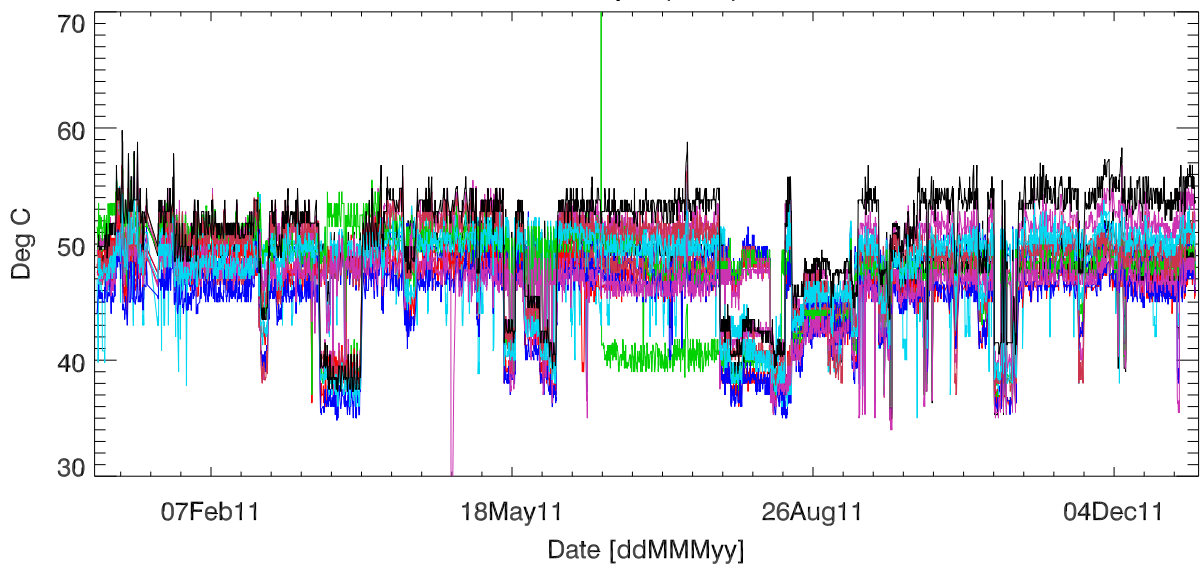

pdev hw year to date: Fan1 (GxA)

Fan2 (GxB)

Fan3 (Case)

Fan4 (Case)

pdev hw year to date: Temp1 (GxA)

Temp2 (GxB)

Temp3 (PCB)

pdev hw year to date: Vdd (GxA)

Vdd (GxB)

Vdd (3.3V)

Vdd (5V)

Vdd (12V)