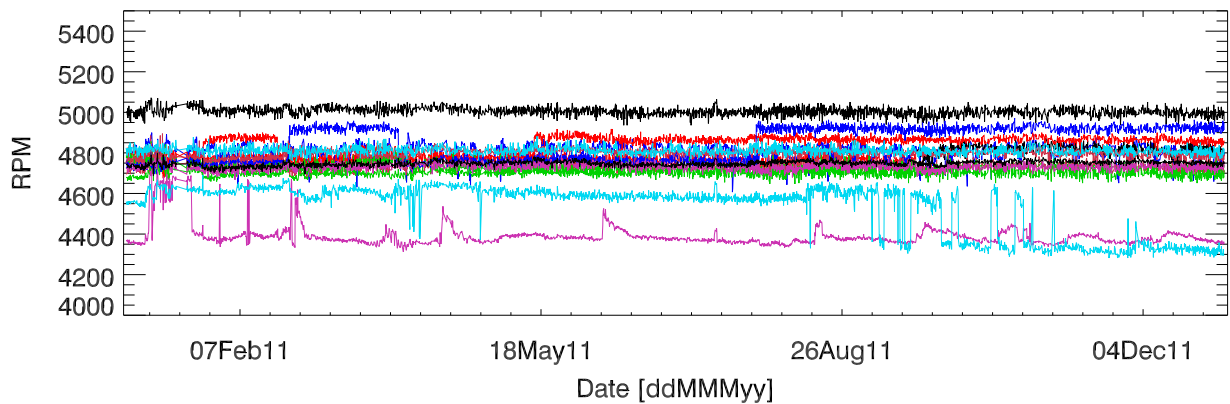

pdev hw year to date: Fan1 (GxA)

Fan2 (GxB)

Fan3 (Case)

Fan4 (Case)

pdev hw year to date: Temp1 (GxA)

Temp2 (GxB)

Temp3 (PCB)

pdev hw year to date: Vdd (GxA)

Vdd (GxB)

Vdd (3.3V)

Vdd (5V)

Vdd (12V)