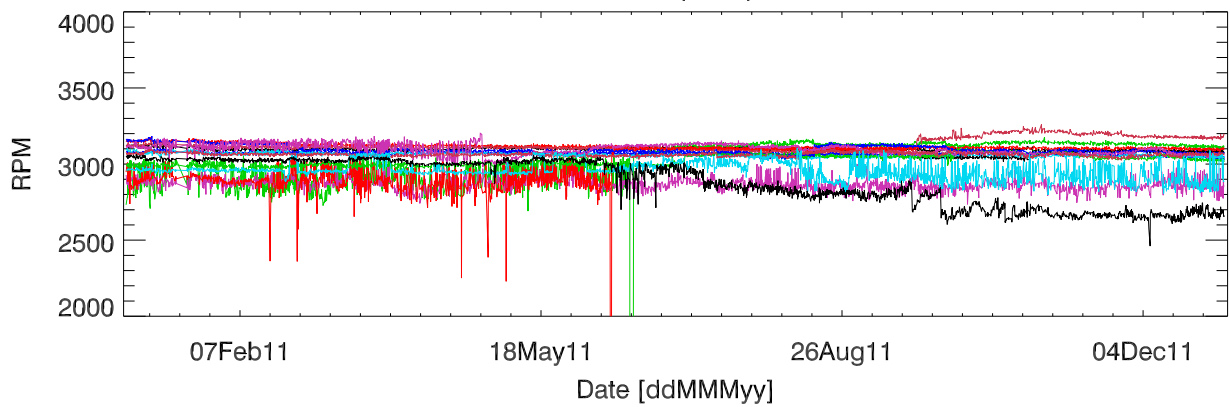

pdev hw year to date: Fan1 (GxA)

Fan2 (GxB)

Fan3 (Case)

Fan4 (Case)

pdev hw year to date: Temp1 (GxA)

Temp2 (GxB)

Temp3 (PCB)

pdev hw year to date: Vdd (GxA)

Vdd (GxB)

Vdd (3.3V)

Vdd (5V)

Vdd (12V)