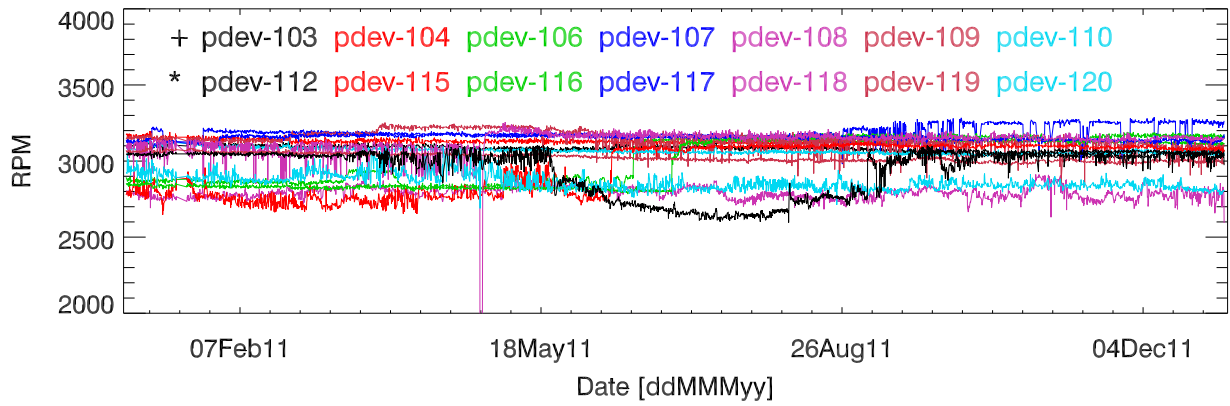

pdev hw year to date: Fan1 (GxA)

Fan2 (GxB)

Fan3 (Case)

Fan4 (Case)

pdev hw year to date: Temp1 (GxA)

Temp2 (GxB)

Temp3 (PCB)

pdev hw year to date: Vdd (GxA)

Vdd (GxB)

Vdd (3.3V)

Vdd (5V)

Vdd (12V)