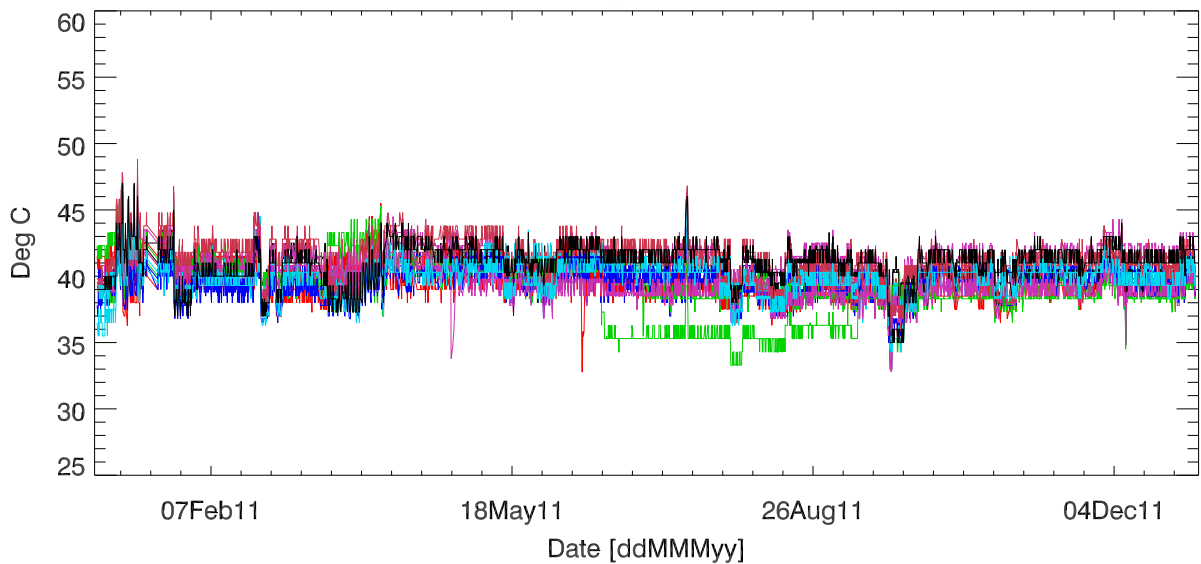

pdev hw year to date: Fan1 (GxA)

Fan2 (GxB)

Fan3 (Case)

Fan4 (Case)

pdev hw year to date: Temp1 (GxA)

Temp2 (GxB)

Temp3 (PCB)

pdev hw year to date: Vdd (GxA)

Vdd (GxB)

Vdd (3.3V)

Vdd (5V)

Vdd (12V)