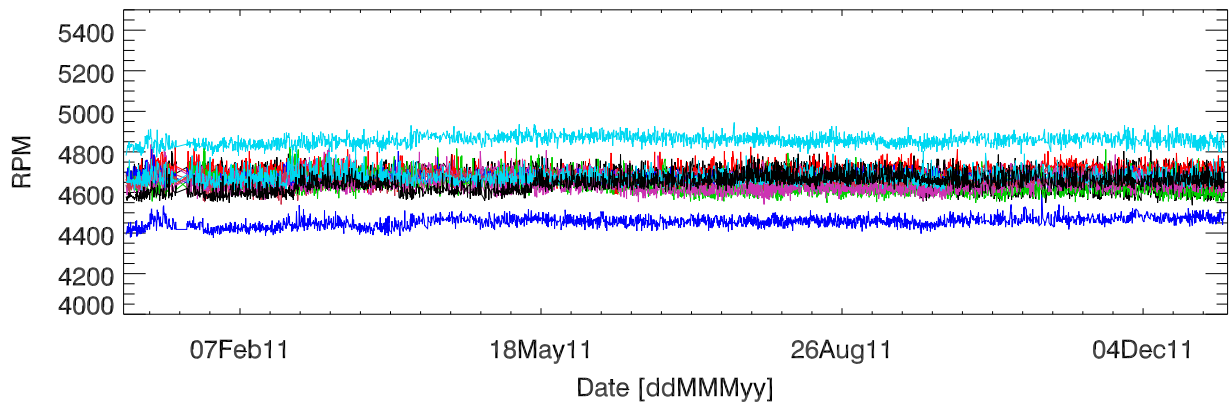

pdev hw year to date: Fan1 (GxA)

Fan2 (GxB)

Fan3 (Case)

Fan4 (Case)

pdev hw year to date: Temp1 (GxA)

Temp2 (GxB)

Temp3 (PCB)

pdev hw year to date: Vdd (GxA)

Vdd (GxB)

Vdd (3.3V)

Vdd (5V)

Vdd (12V)