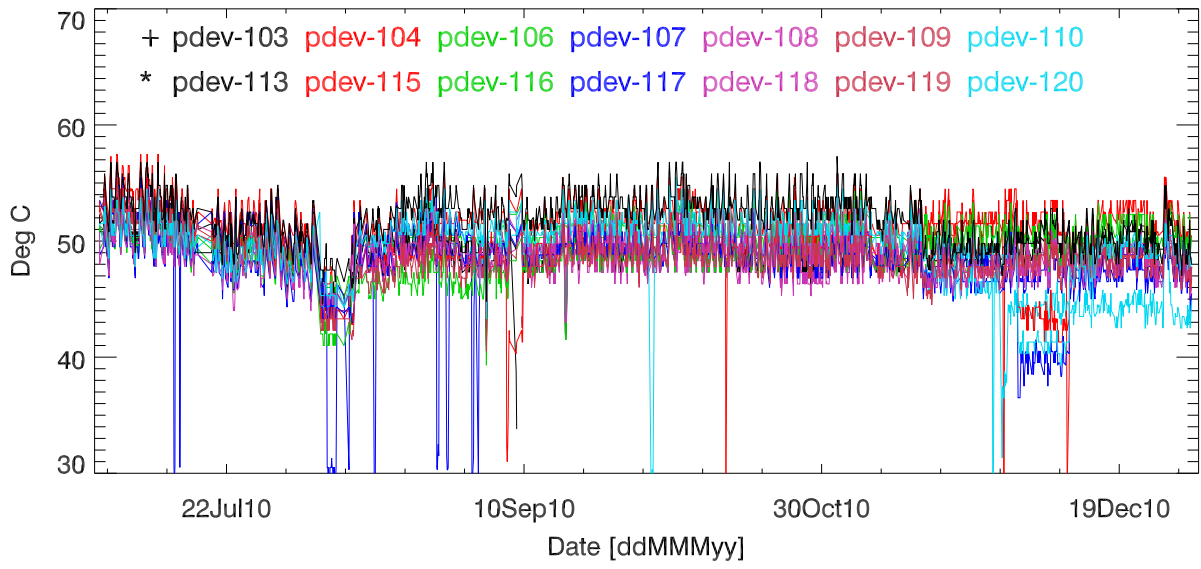

pdev hw year to date: Fan1 (GxA)

Fan2 (GxB)

Fan3 (Case)

Fan4 (Case)

pdev hw year to date: Temp1 (GxA)

Temp2 (GxB)

Temp3 (PCB)

pdev hw year to date: Vdd (GxA)

Vdd (GxB)

Vdd (3.3V)

Vdd (5V)

Vdd (12V)