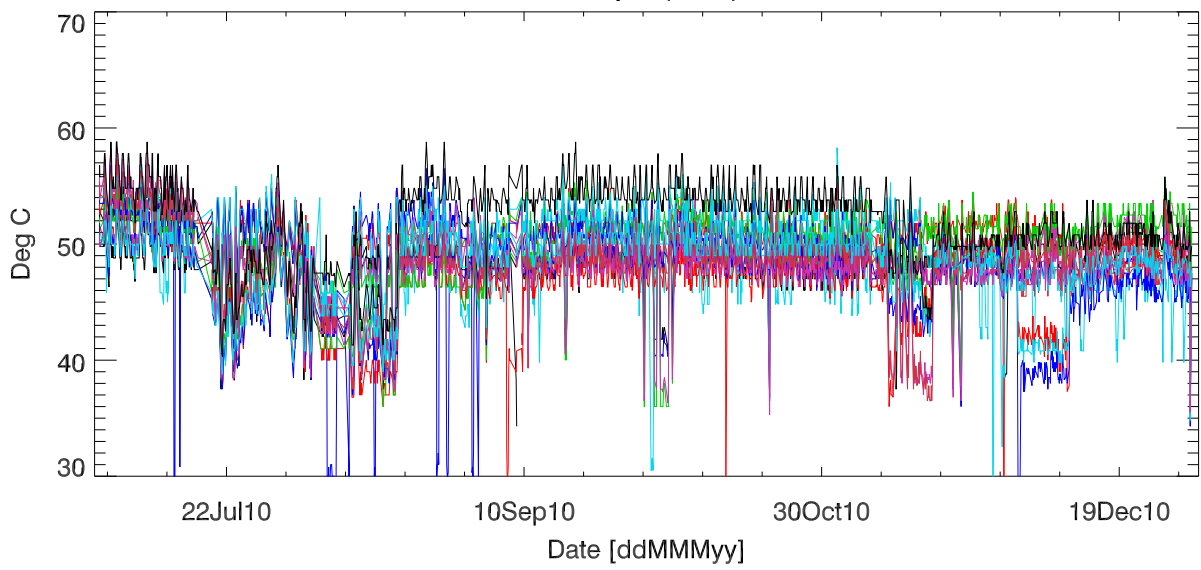

pdev hw year to date: Fan1 (GxA)

Fan2 (GxB)

Fan3 (Case)

Fan4 (Case)

pdev hw year to date: Temp1 (GxA)

Temp2 (GxB)

Temp3 (PCB)

pdev hw year to date: Vdd (GxA)

Vdd (GxB)

Vdd (3.3V)

Vdd (5V)

Vdd (12V)