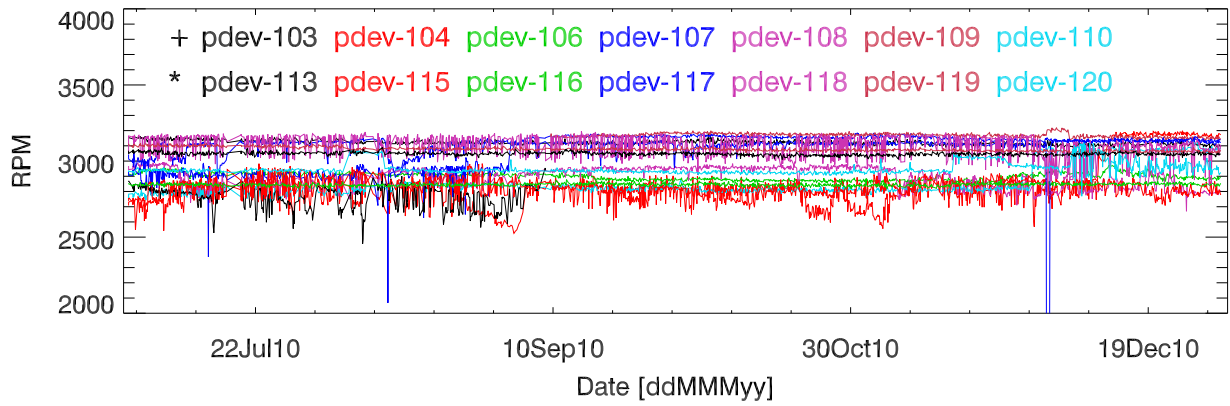

pdev hw year to date: Fan1 (GxA)

Fan2 (GxB)

Fan3 (Case)

Fan4 (Case)

pdev hw year to date: Temp1 (GxA)

Temp2 (GxB)

Temp3 (PCB)

pdev hw year to date: Vdd (GxA)

Vdd (GxB)

Vdd (3.3V)

Vdd (5V)

Vdd (12V)