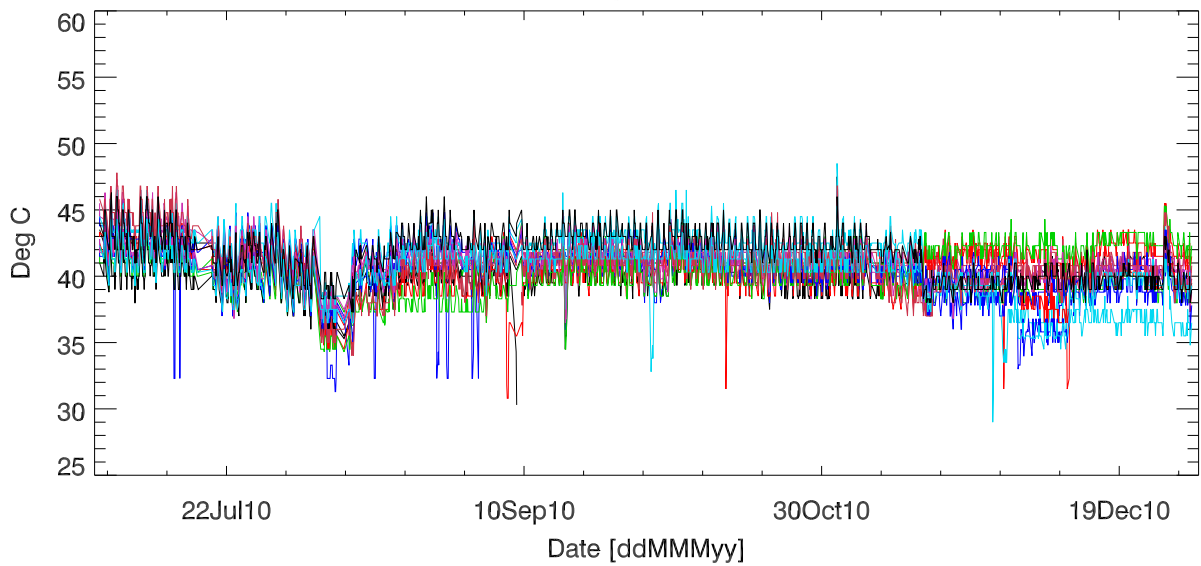

pdev hw year to date: Fan1 (GxA)

Fan2 (GxB)

Fan3 (Case)

Fan4 (Case)

pdev hw year to date: Temp1 (GxA)

Temp2 (GxB)

Temp3 (PCB)

pdev hw year to date: Vdd (GxA)

Vdd (GxB)

Vdd (3.3V)

Vdd (5V)

Vdd (12V)