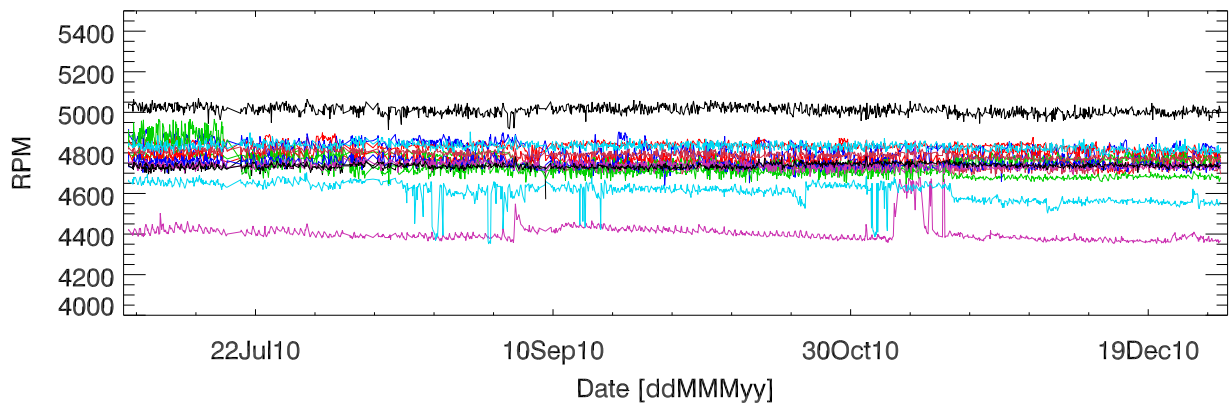

pdev hw year to date: Fan1 (GxA)

Fan2 (GxB)

Fan3 (Case)

Fan4 (Case)

pdev hw year to date: Temp1 (GxA)

Temp2 (GxB)

Temp3 (PCB)

pdev hw year to date: Vdd (GxA)

Vdd (GxB)

Vdd (3.3V)

Vdd (5V)

Vdd (12V)