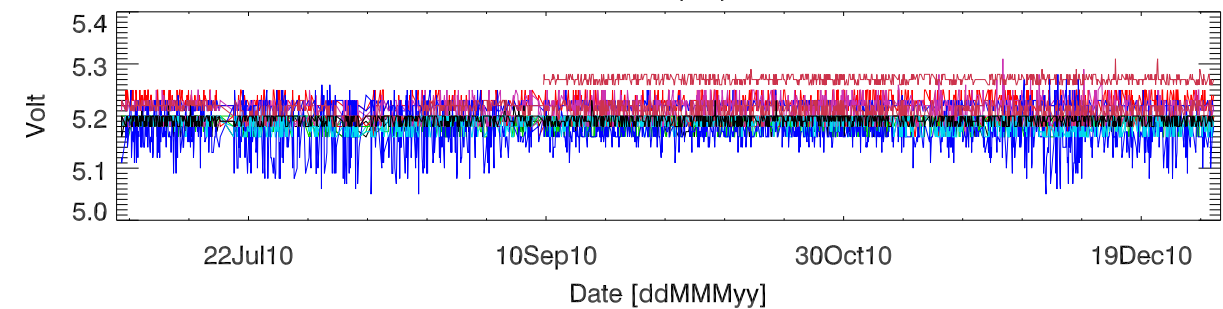

Vdd (12V)

Vdd (5V)