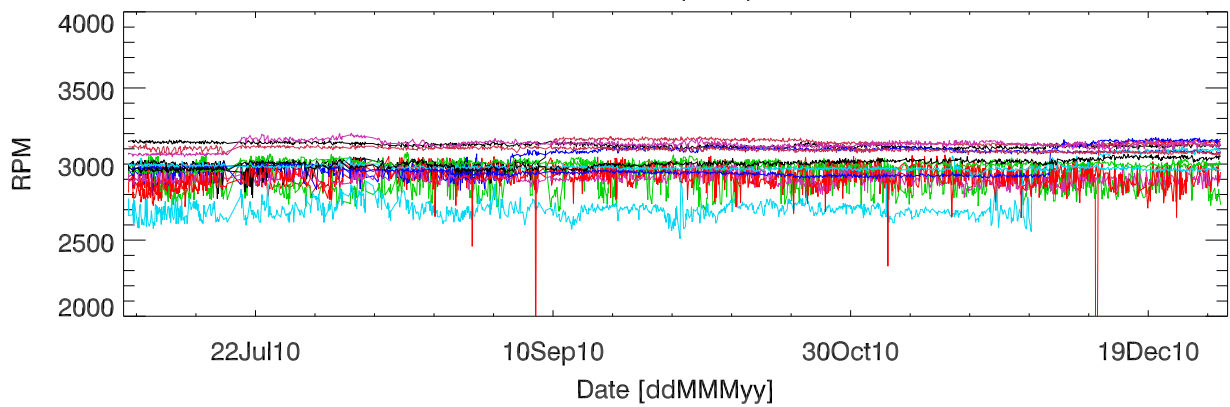

pdev hw year to date: Fan1 (GxA)

Fan2 (GxB)

Fan3 (Case)

Fan4 (Case)

pdev hw year to date: Temp1 (GxA)

Temp2 (GxB)

Temp3 (PCB)

pdev hw year to date: Vdd (GxA)

Vdd (GxB)

Vdd (3.3V)

Vdd (5V)

Vdd (12V)