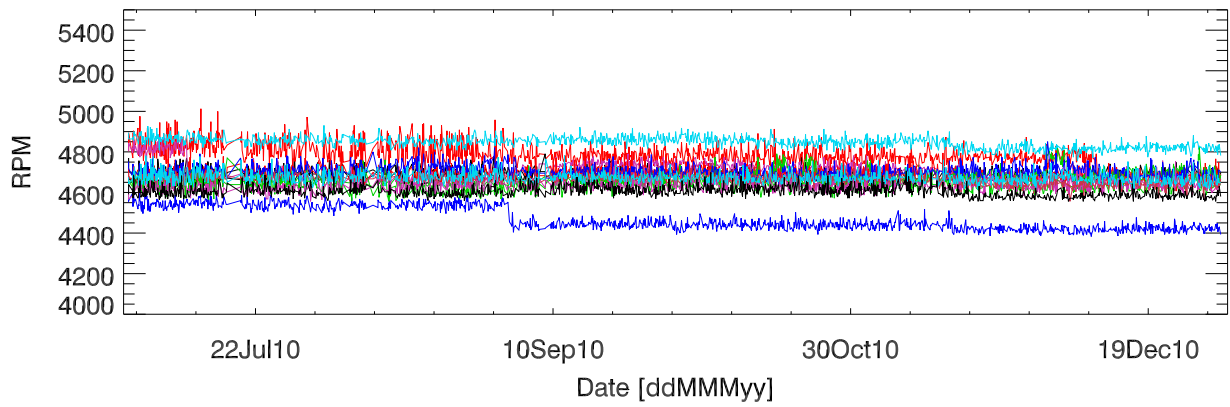

pdev hw year to date: Fan1 (GxA)

Fan2 (GxB)

Fan3 (Case)

Fan4 (Case)

pdev hw year to date: Temp1 (GxA)

Temp2 (GxB)

Temp3 (PCB)

pdev hw year to date: Vdd (GxA)

Vdd (GxB)

Vdd (3.3V)

Vdd (5V)

Vdd (12V)