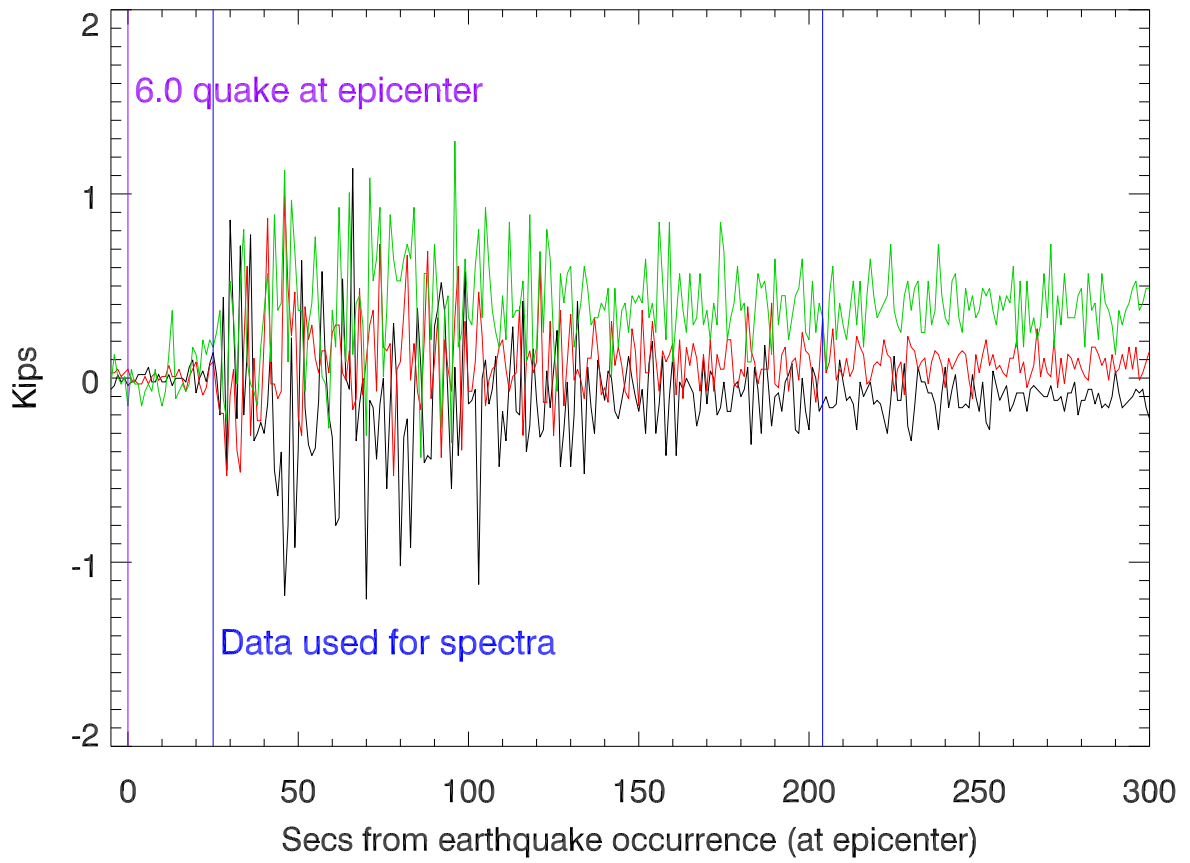

23sep19 tiedown tension during Earthquake mag:6.0

Td12 tension (minus mean value)

Td4 tension (minus mean value)

Td8 tension (minus mean value)

Blowup showing travel time from epicenter to td tension changing

Spectrum of tdTension oscillations