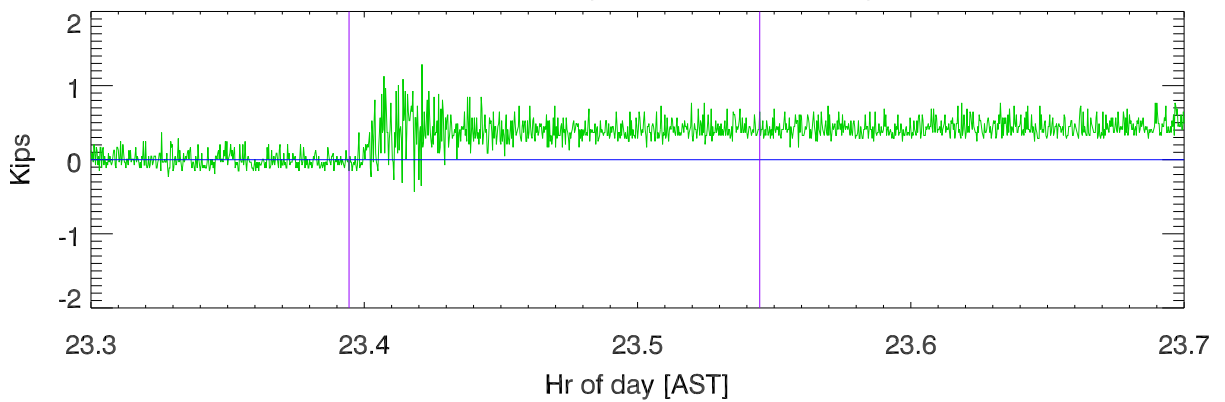

23sep19 tiedown tension during Earthquake mag:6.0

Td12 tension (minus mean value)

Td4 tension (minus mean value)

Td8 tension (minus mean value)

Blowup showing travel time from epicenter to td tension changing

Spectrum of tdTension oscillations