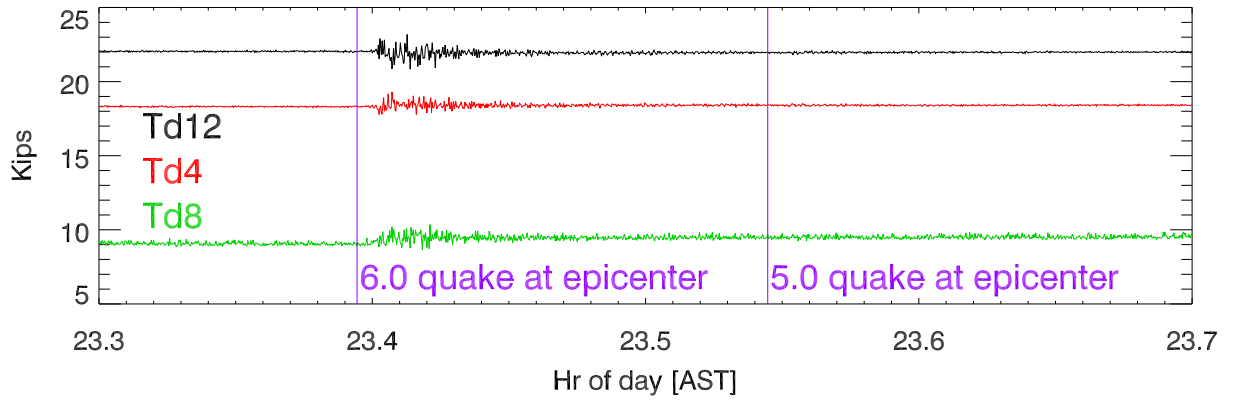

23sep19 tiedown tension during Earthquake mag:6.0

Td12 tension (minus mean value)

Td4 tension (minus mean value)

Td8 tension (minus mean value)

Blowup showing travel time from epicenter to td tension changing

Spectrum of tdTension oscillations