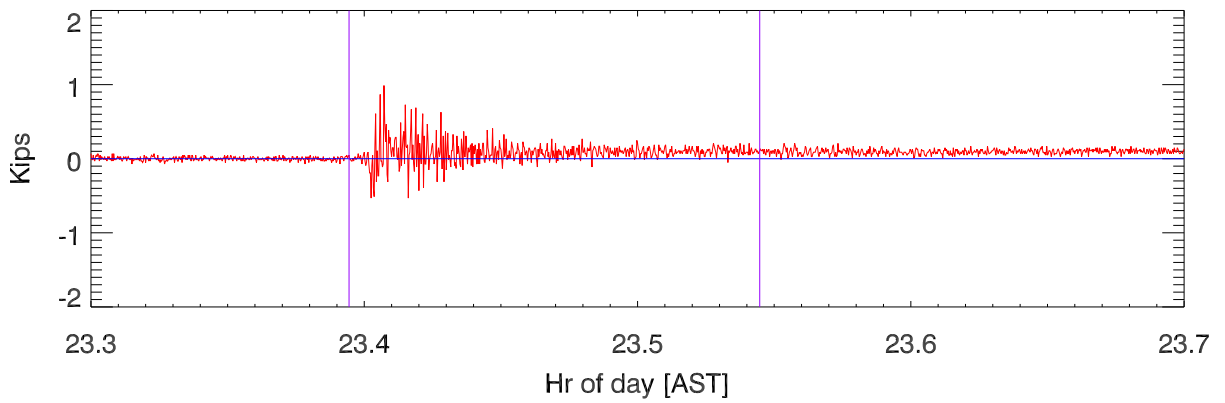

23sep19 tiedown tension during Earthquake mag:6.0

Td12 tension (minus mean value)

Td4 tension (minus mean value)

Td8 tension (minus mean value)

Blowup showing travel time from epicenter to td tension changing