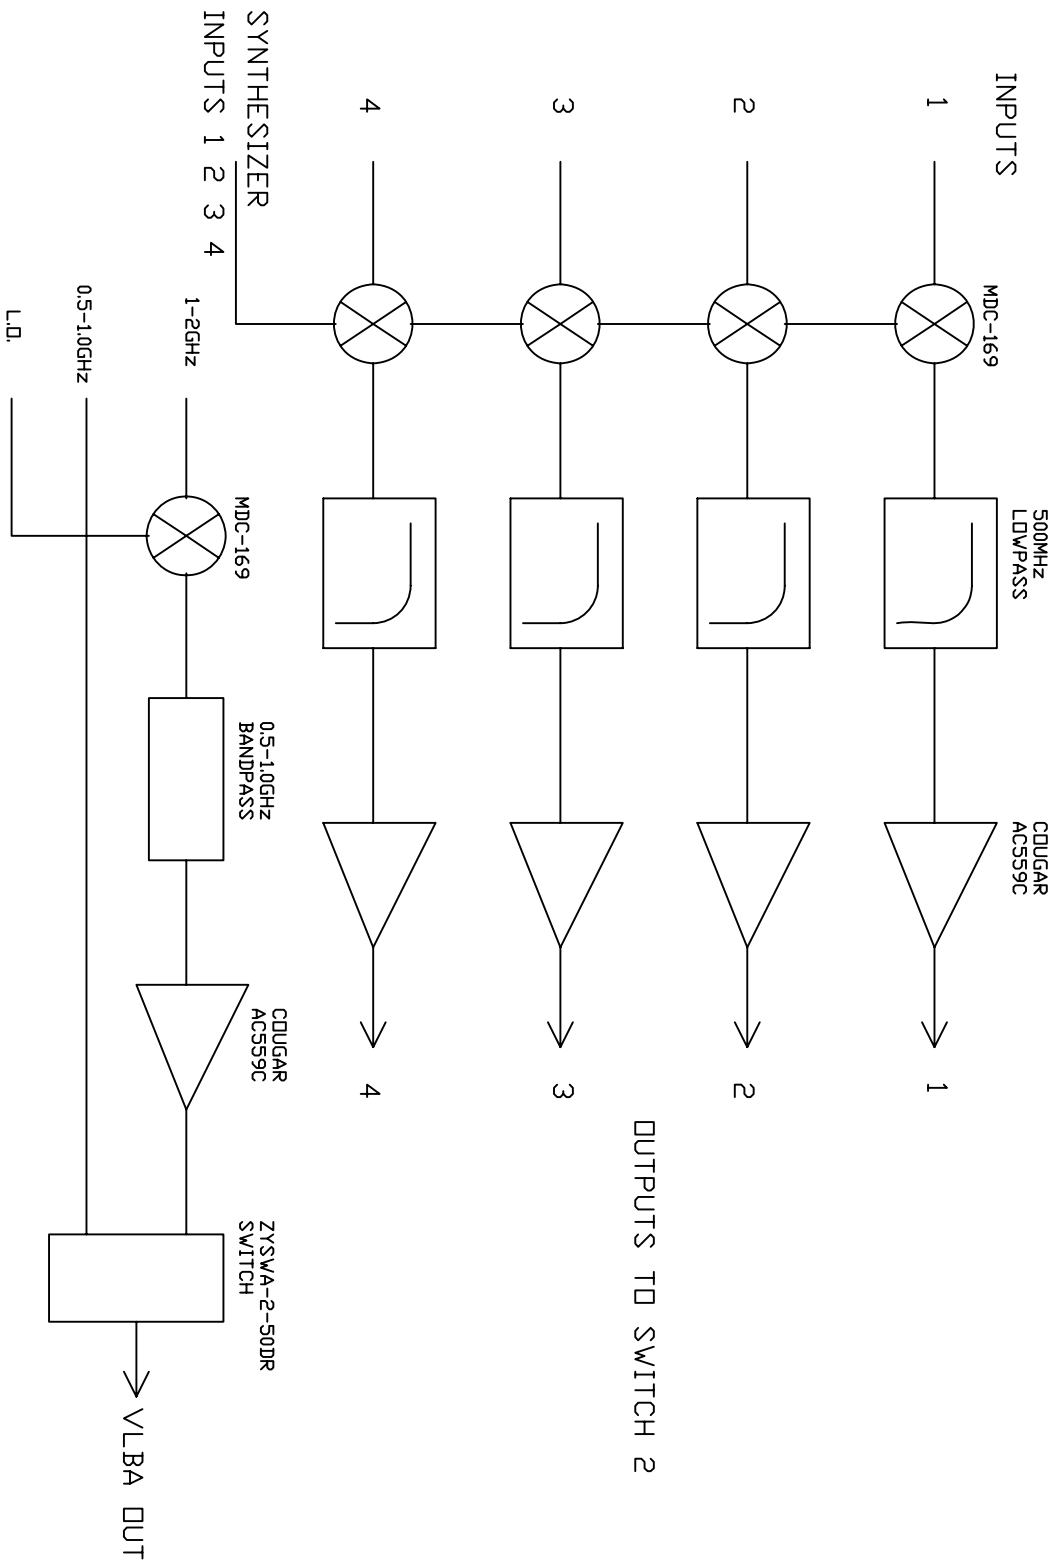

FROM SWITCH 1

R-1326

MIXER BLOCK DIAGRAM

VERDE\CONTROL\RECEIVERS\MIXER

<p>DATE: 10/9/97</p> <p>BY: RK ZIMMERMAN</p> <p>CHKD: CHED</p>		<p>ARCIBO OBSERVATORY</p> <p>CORNELL UNIVERSITY</p> <p>MIXER BLOCK DIAGRAM</p>		<p>SCALE:</p> <p>DRAWN BY: MIXERBLK</p>
--	--	--	--	---