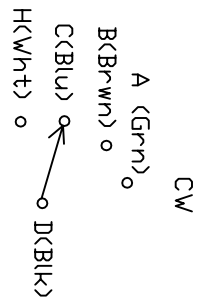

Rear Plug Pin #	Color	#1	#2
E	Red		
F	Dra		
H	W/ht		
C	Blu		
B	Brn		
A	Grn		
D	Blk		
		CRR/LRR1	CRR/LRR2

- 5 VDC P.S.  
Std. Power SPSS32-5  
5 VDC 3 A

Lambda LDS-Z-15  
15 VDC 1.4 A

5 VDC  
Volt Reg  
7805

R-151

DATE	BY	SCALE
4/26/2001	A Nolla	
ARCIBO OBSERVATORY CORNELL UNIVERSITY		
Cable Comp Amp		