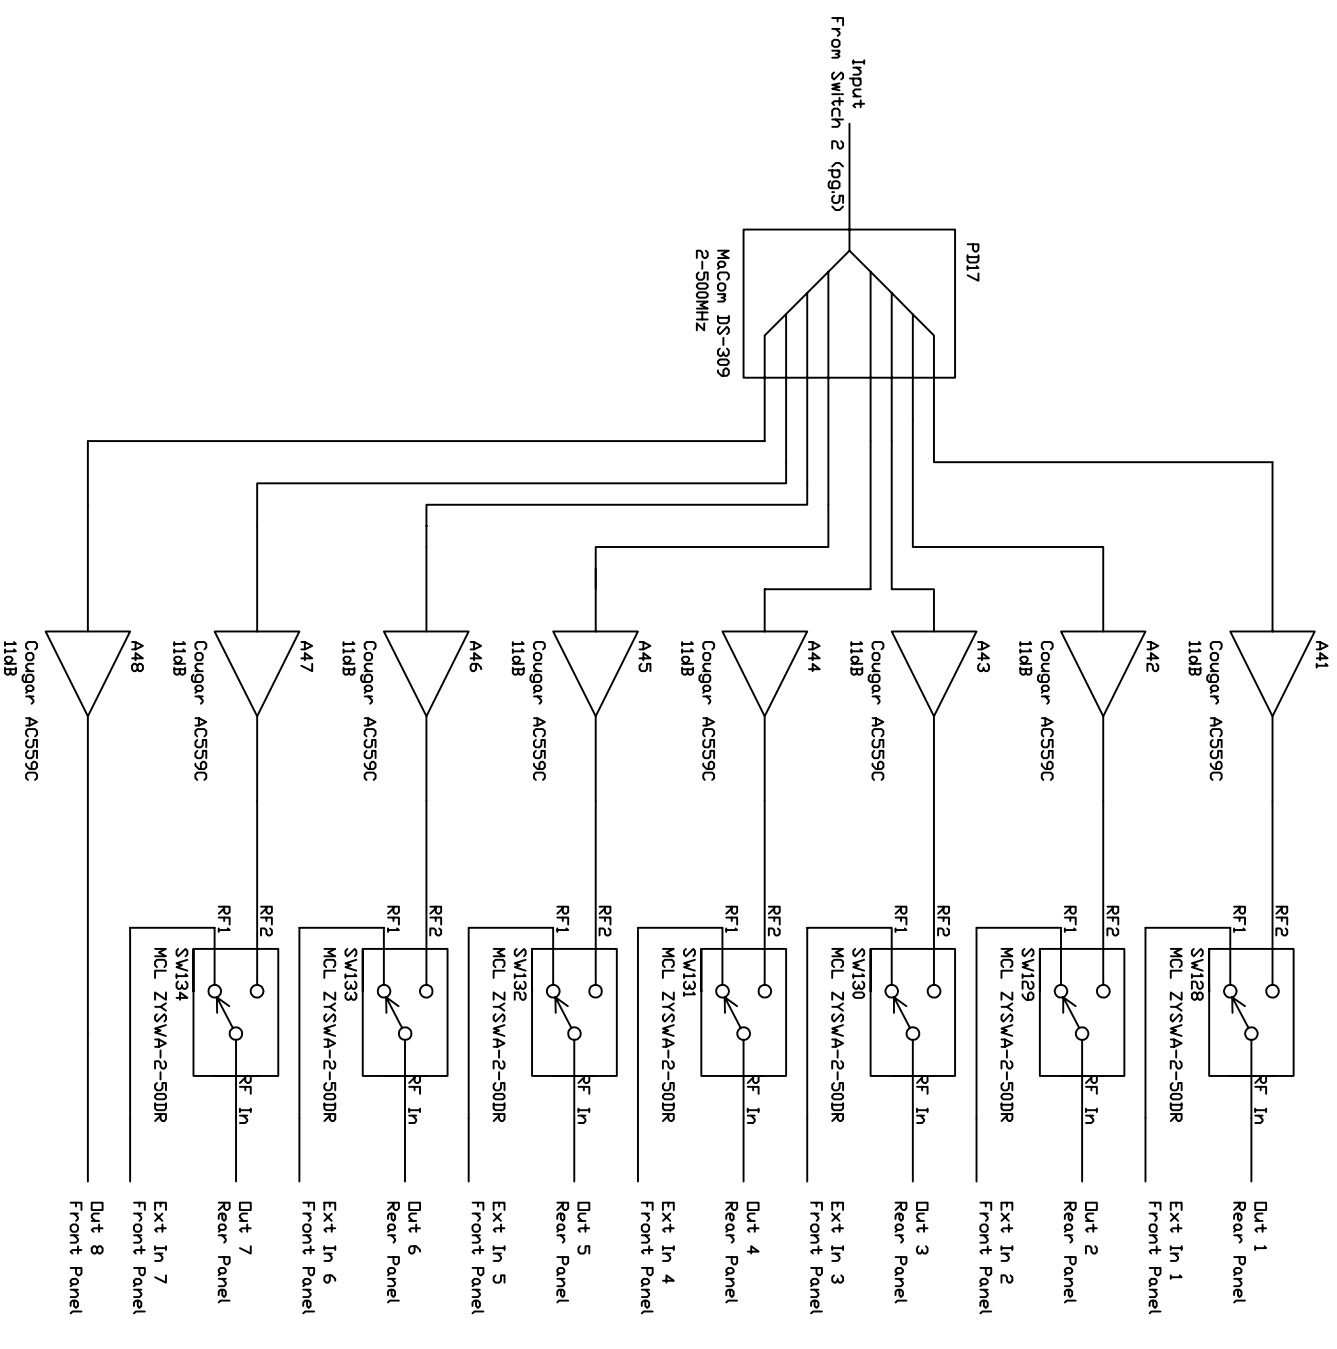

AMP 1

AMP 2

R-1328

Arecibo Observatory

By : Bill Sisk
File : JF2.DSN

Title
Control Room IF and LD Signal Distribution

Size
B Amp 1, Amp 2 : RF

Date: Tuesday, January 19, 1999 Sheet 6 of 15

Rev
0