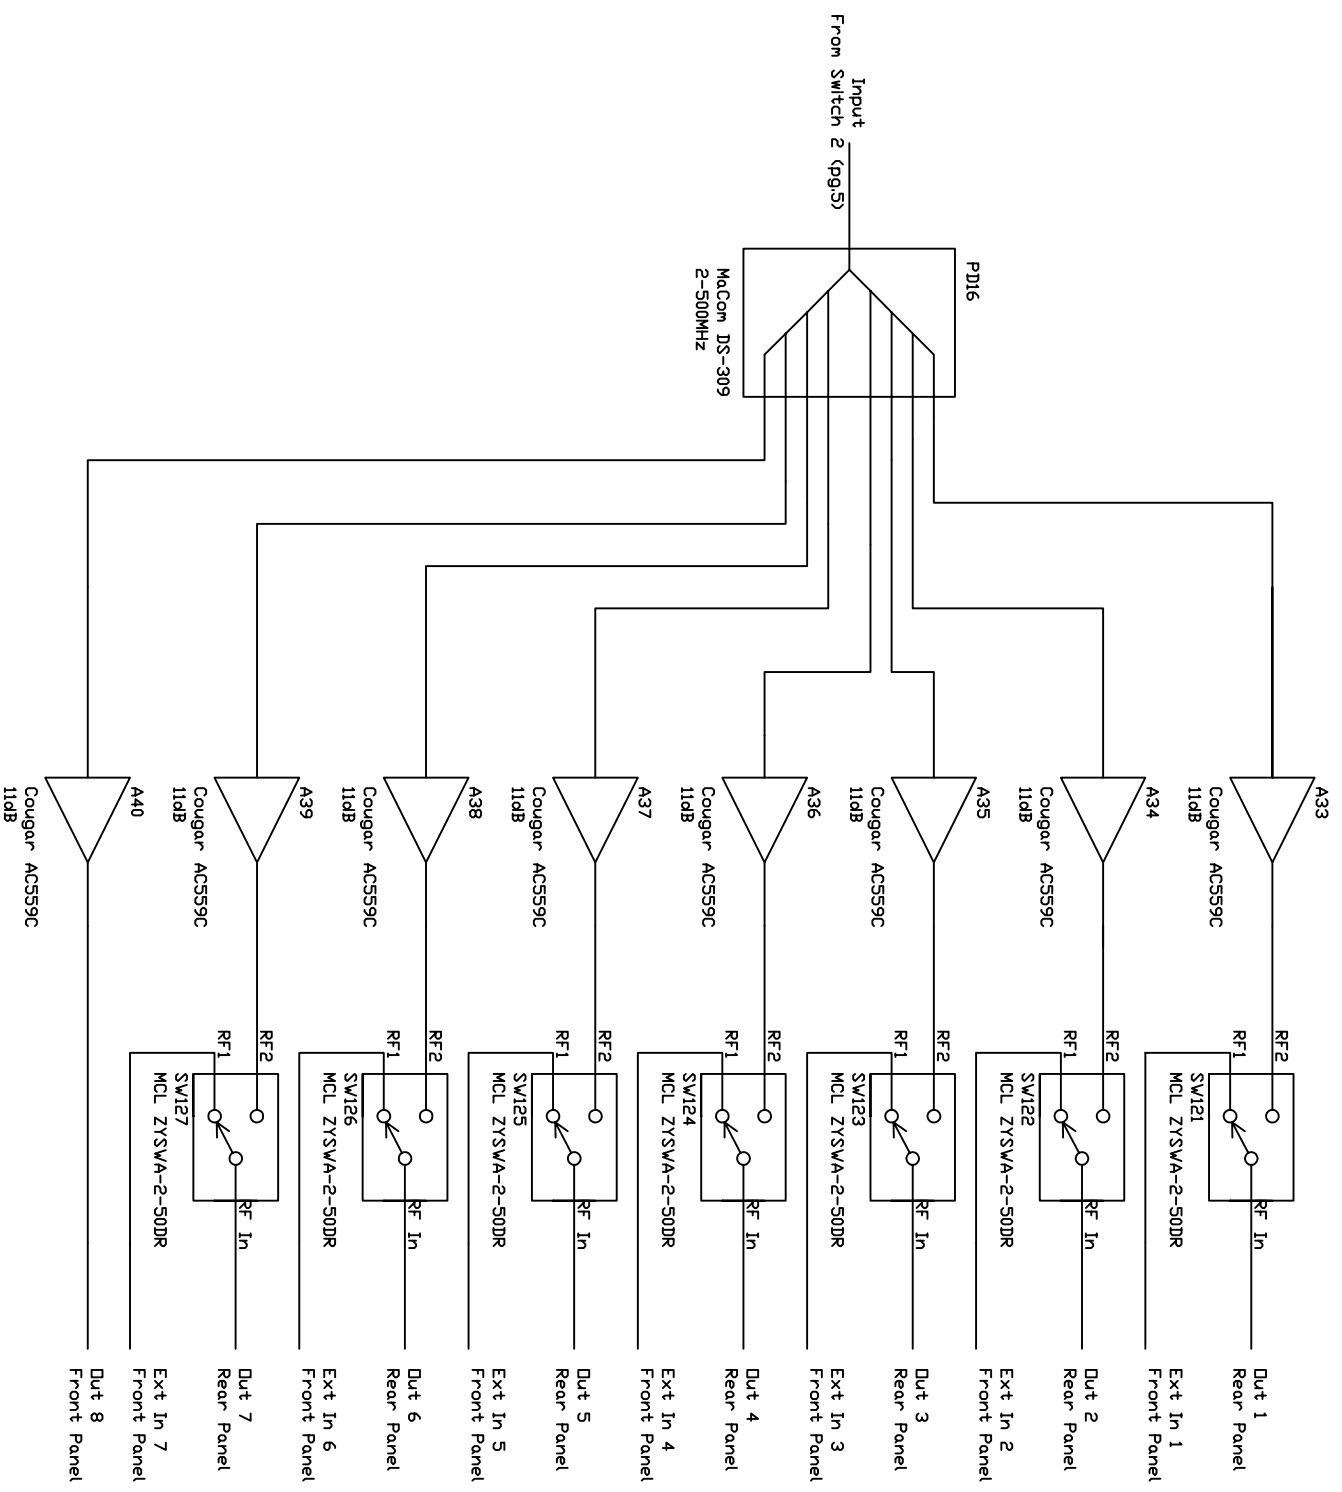

AMP 1

AMP 2

R-1328

Arecibo Observatory

By : Bill Sisk
File : JF2.DSN

Title
Control Room IF and LD Signal Distribution

Size
B Amp 1, Amp 2 : RF

Date: Tuesday, January 19, 1999 Sheet 6 of 15

Rev
0