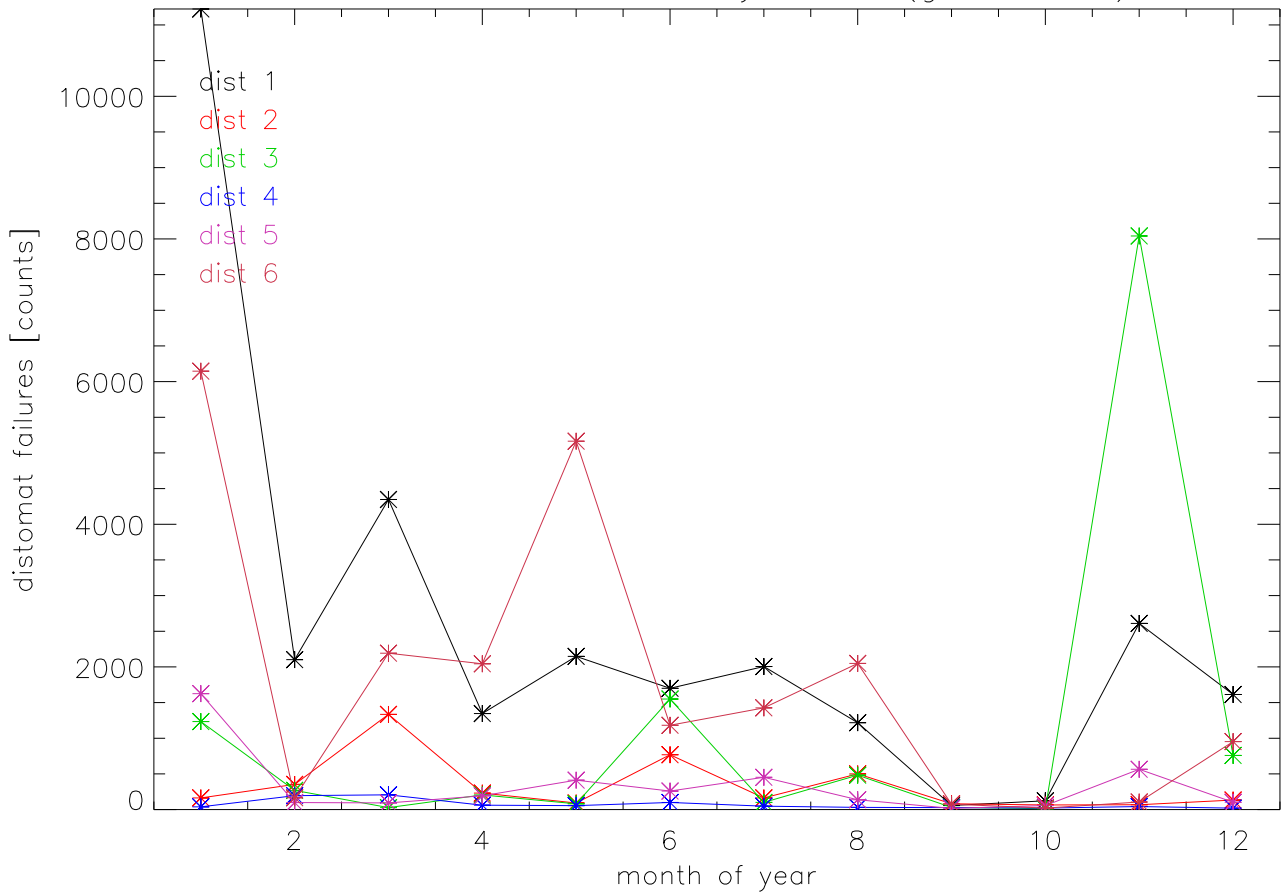

2020 distomat failures by month (gooddist=3)

2020 distomat failures by month (gooddist=3)