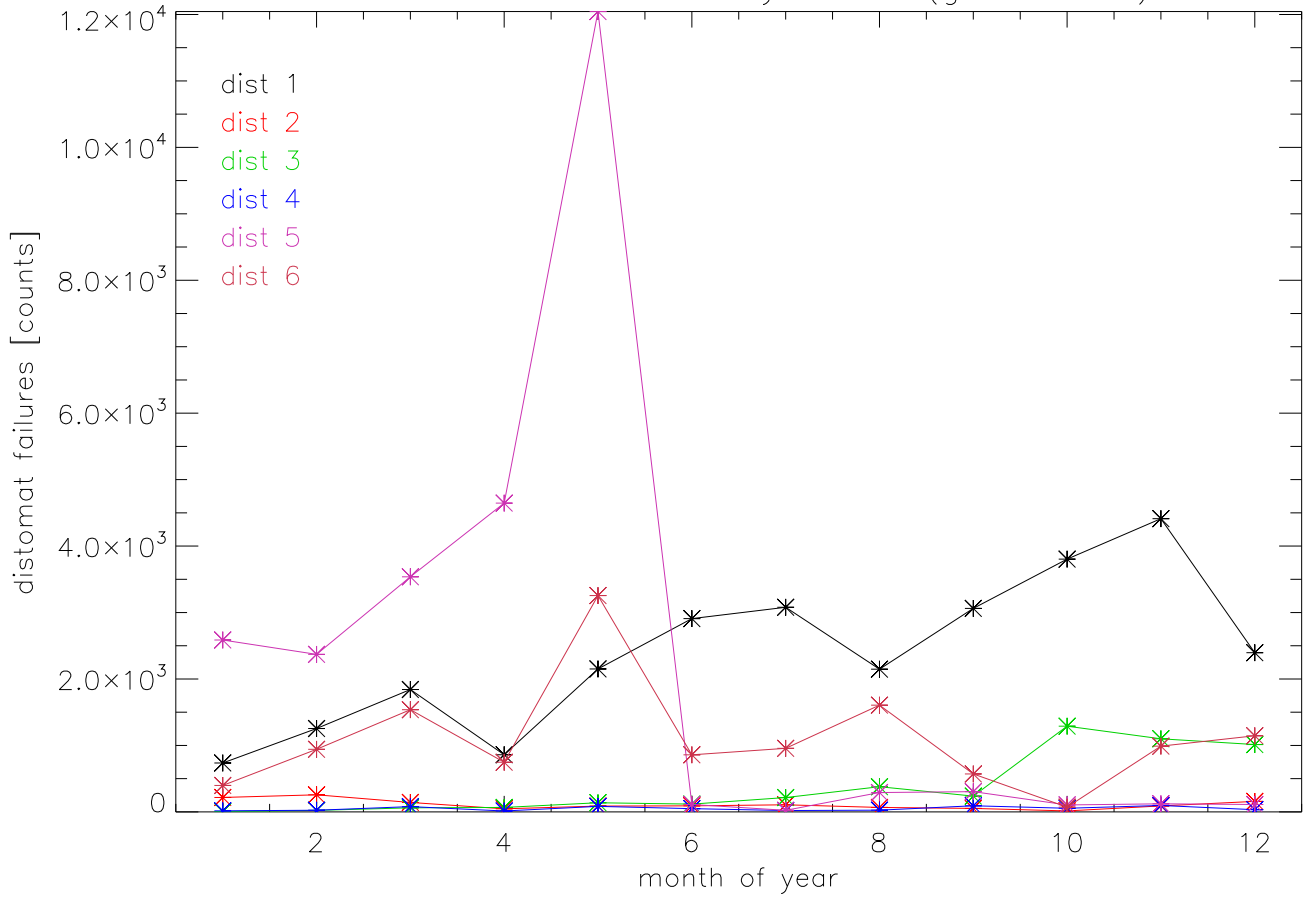

2019 distomat failures by month (gooddist=3)

2019 distomat failures by month (gooddist=3)