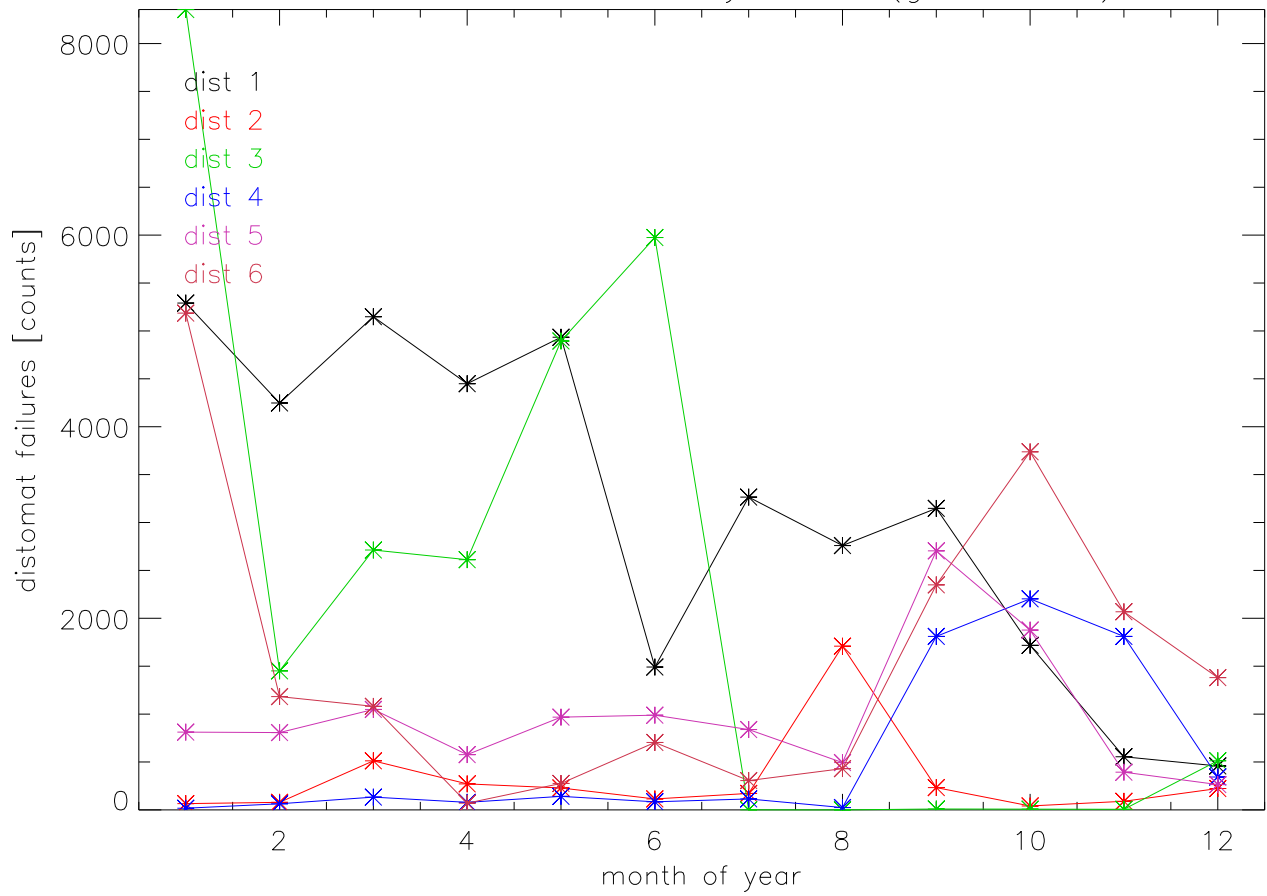

2017 distomat failures by month (gooddist=3)

2017 distomat failures by month (gooddist=3)