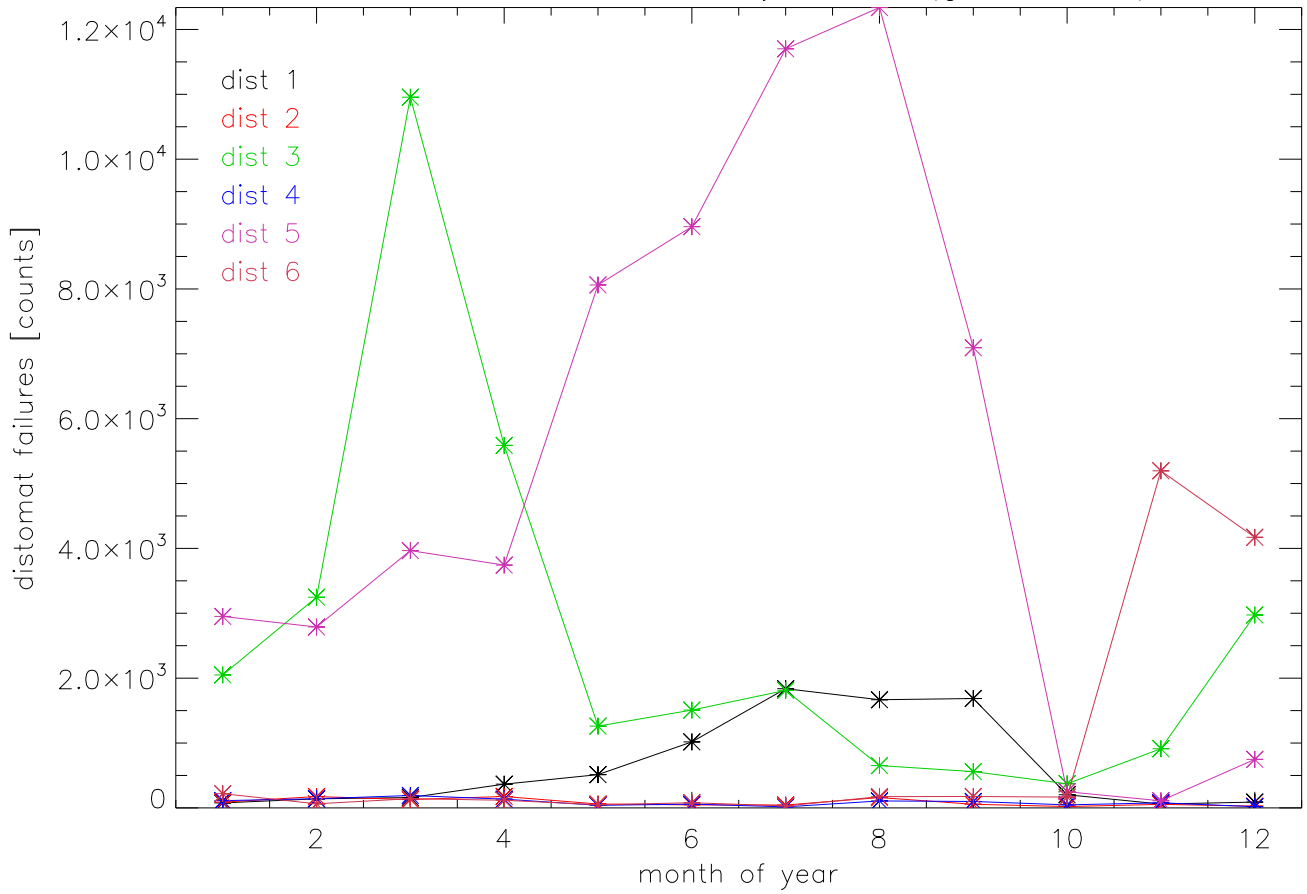

2015 distomat failures by month (gooddist=3)

2015 distomat failures by month (gooddist=3)