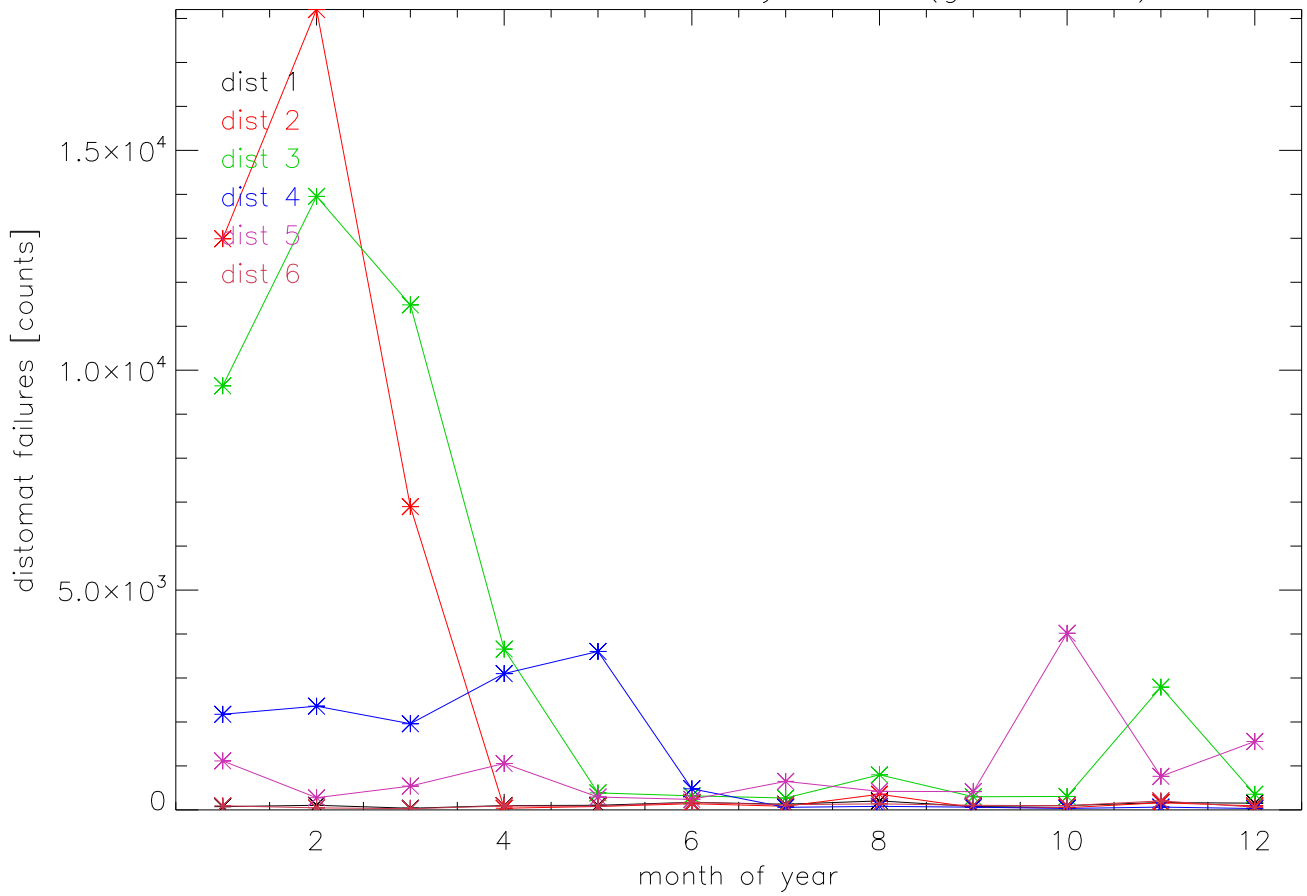

2014 distomat failures by month (gooddist=3)

2014 distomat failures by month (gooddist=3)