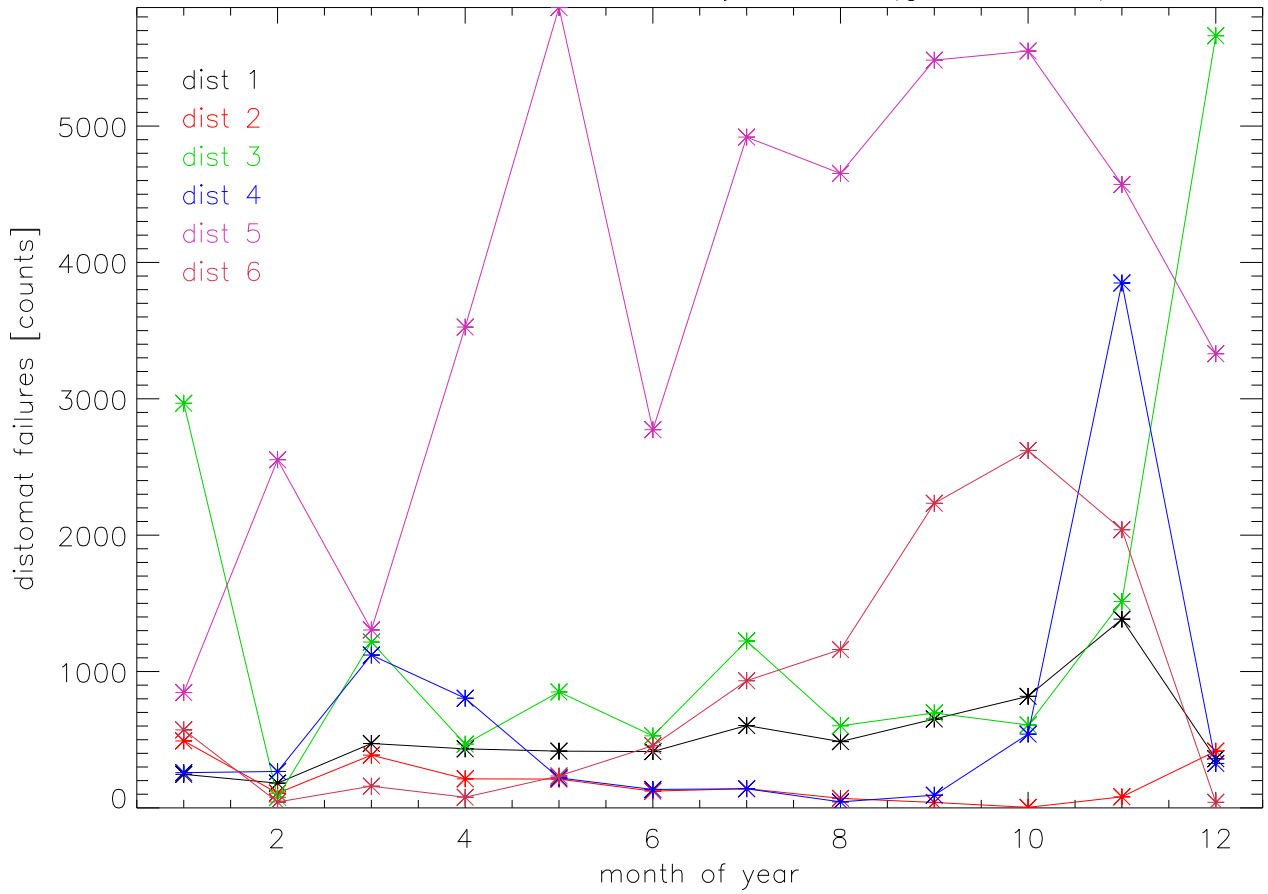

2013 distomat failures by month (gooddist=3)

2013 distomat failures by month (gooddist=3)