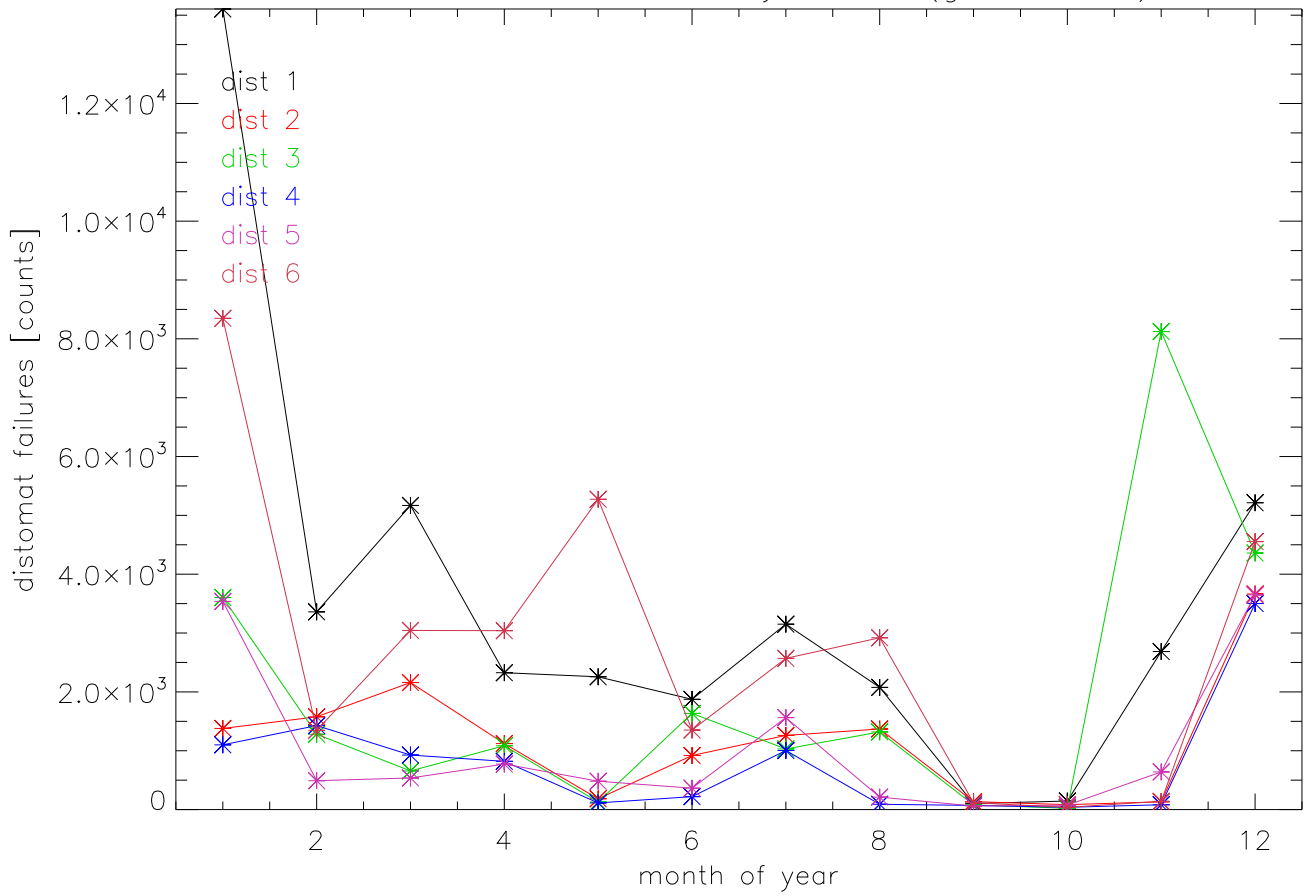

2020 distomat failures by month (gooddist=0)

2020 distomat failures by month (gooddist=0)