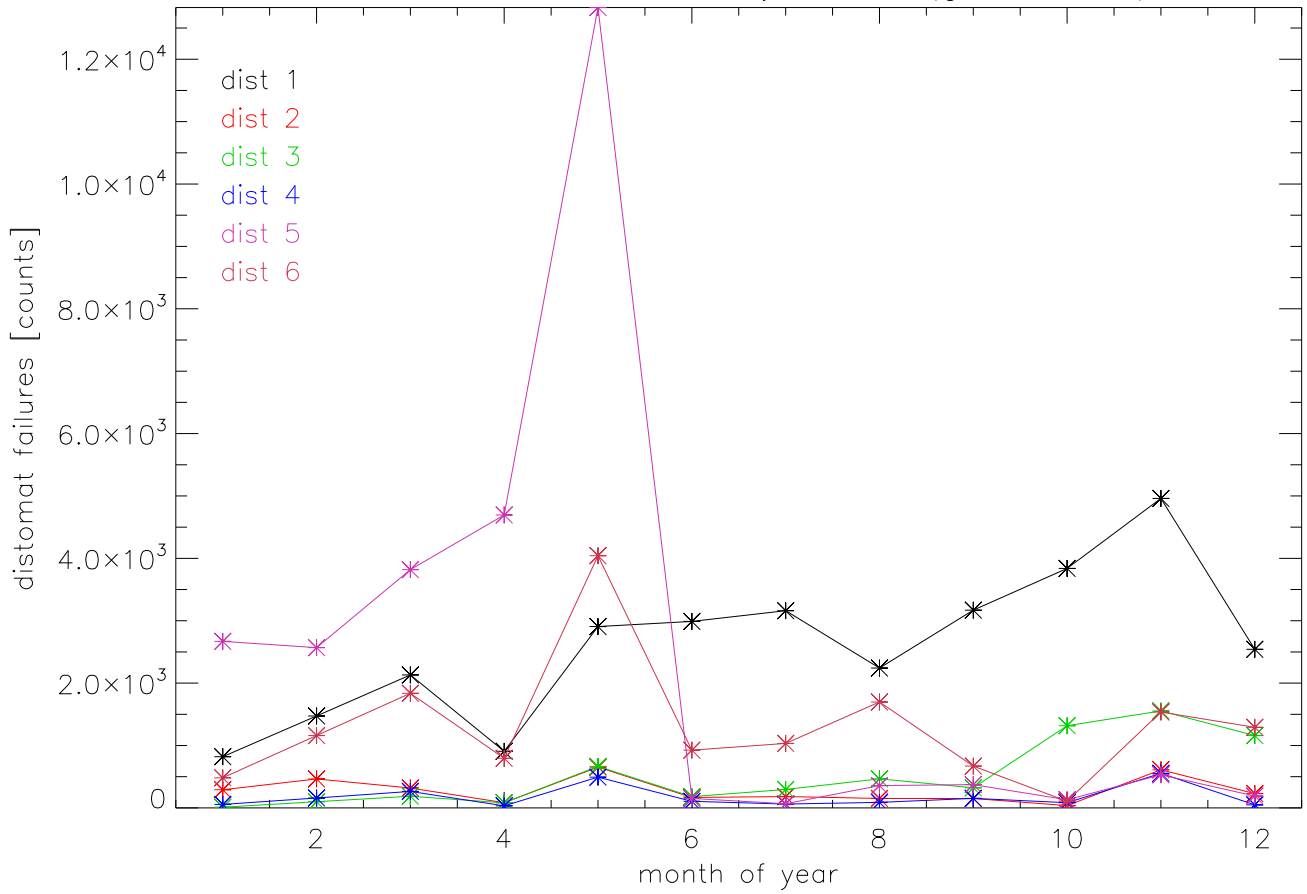

2019 distomat failures by month (gooddist=0)

2019 distomat failures by month (gooddist=0)